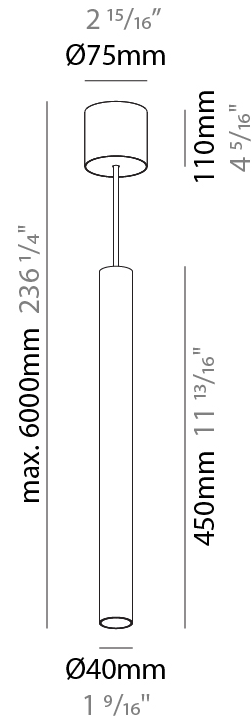

GENERAL

Series: Hangover
Subseries: Hangover Monopoint Surface Canopy
Partner: Prolicht
Division: Architectural
Installation: Suspension
Product Type: Pendant
Mounting Location: Ceiling
Light Distribution: Direct

PHYSICAL

Shape: Cylinder
Diameter (mm): 40
Diameter (in): 1 9/16
Height (mm): 450
Height (in): 17 13/16
Max. Overall Height (mm): 2450
Max. Overall Height (in): 96 7/16
Diffuser: Shine Ring 0-6
Fixture Finish: SSR / BKV / CWI / CRY / HAB / UFT / ITA / RUA / FTG / MYG / LOD / PUS / FRO / FUP / KIA / POP / BLS / SPG / MEY / GOH / CHC / COM / ABZ / JAG / OBR / MOS / ROR
Fixture Material: Aluminum
Cable Details: 2000mm / 6000mm Cable in White / Black / Orange / Red

ELECTRICAL

Lamp Type: LED (Zhaga Standard)
Input Wattage (W): 10.9
Total Output Wattage (W): 9
Dimming: Non-Dimmable
Driver Included: Yes
Driver Location: Integrated
Driver Type: Constant Current
Driver Class: Class 2
Housing: ENCP3
Input Voltage (V): 120
Constant Current (MA): 500
Upon Request: Remote: 0-10Vdc dimming / Phase dimming 120Vac

LED

Number of LEDs: 1
Color Temperature (°K): 2700 / 3000 / 4000
Max. Delivered Lumen (lm): 842
CRI: >90 CRI
Efficiency (%): 86
Lamp Life (hrs): 50000
Upon Request: ***3500K available in minimum quantities (larger quantities upon request)

OPTICAL

Reflector: 40 / 50

RATINGS AND CERTIFICATIONS

Certified By: Certified for North American Standards
IP rating: IP20