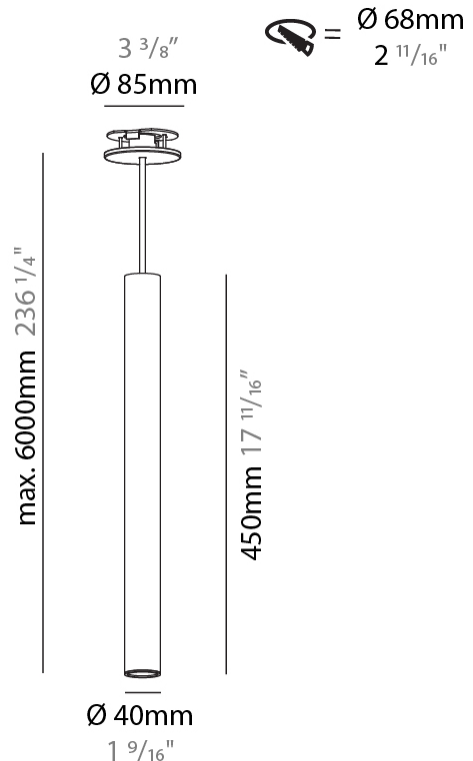

GENERAL

Series: Hangover
Subseries: Hangover Monopoint Recessed Canopy
Partner: Prolicht
Division: Architectural
Installation: Suspension
Product Type: Pendant
Mounting Location: Ceiling
Light Distribution: Direct

PHYSICAL

Shape: Cylinder
Diameter (mm): 40
Diameter (in): 1 9/16
Height (mm): 450
Height (in): 17 11/16
Max. Overall Height (mm): 2450
Max. Overall Height (in): 96 7/16
Diffuser: Shine Ring 0-6
Fixture Finish: SSR / BKV / CWI / CRY / HAB / UFT / ITA / RUA / FTG / MYG / LOD / PUS / FRO / FUP / KIA / POP / BLS / SPG / MEY / GOH / CHC / COM / ABZ / JAG / OBR / MOS / ROR
Fixture Material: Aluminum
Cable Details: 2000mm / 6000mm Cable in White / Black / Orange / Red
Cut-out Measurements: 68mm / 2 11/16"

ELECTRICAL

Lamp Type: LED (Zhaga Standard)
Input Wattage (W): 10.9
Total Output Wattage (W): 9
Dimming: Non-Dimmable
Driver Included: Yes
Driver Location: Integrated
Driver Type: Constant Current
Driver Class: Class 2
Input Voltage (V): 120
Constant Current (MA): 500
Upon Request: Remote: 0-10Vdc dimming / Phase dimming 120Vac

LED

Number of LEDs: 1
Color Temperature (°K): 2700 / 3000 / 4000
Max. Delivered Lumen (lm): 842
CRI: >90 CRI
Lamp Life (hrs): 50000
Upon Request: ***3500K available in minimum quantities (larger quantities upon request)

OPTICAL

Reflector°: 40 / 50

RATINGS AND CERTIFICATIONS

Certified By: Certified for North American Standards
IP rating: IP20