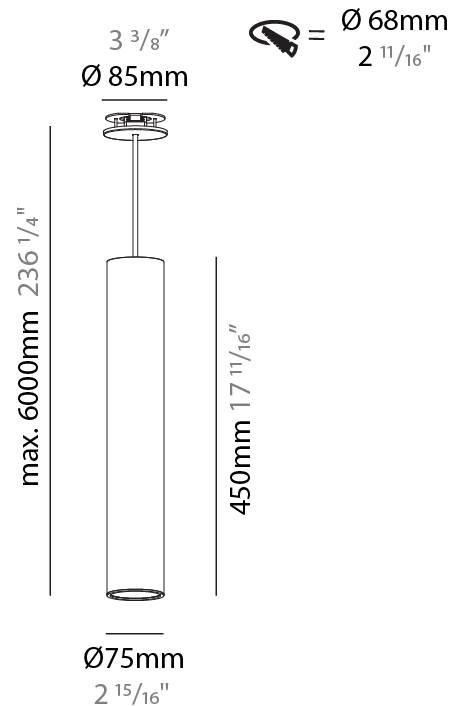

PHYSICAL

Shape: Cylinder
Diameter (mm): 75
Diameter (in): 2 15/16
Height (mm): 450
Height (in): 17 11/16
Max. Overall Height (mm): 2450
Max. Overall Height (in): 96 7/16
Diffuser: Shine Ring 0-6
Fixture Finish: SSR / BKV / CWI / CRY / HAB / UFT / ITA / RUA / FTG / MYG / LOD / PUS / FRO / FUP / KIA / POP / BLS / SPG / MEY / GOH / CHC / COM / ABZ / JAG / OBR / MOS / ROR
Fixture Material: Aluminum
Cable Details: 2000mm / 4000mm Cable in White / Black / Orange / Red
Cut-out Measurements: 68mm / 2 11/16"

ELECTRICAL

Lamp Type: LED (Zhaga Standard)
Input Wattage (W): 20
Total Output Wattage (W): 18.2
Dimming: Non-Dimming / Phase Dimming (120vac Only)
Driver Included: Yes
Driver Location: Integrated
Driver Type: Constant Current - Universal
Driver Class: Class 2
Input Voltage (V): 120 - 277
Constant Current (mA): 500
Upon Request: (Not included - see components) Remote: 0-10Vdc dimming

LED

Number of LEDs: 1
Color Temperature (°K): 2700 / 3000 / 4000
Max. Delivered Lumen (lm): 1512 / 1568 / 1680
Nominal Lumen (lm): 1782 / 1848 / 1981
CRI: >90 CRI
Lamp Life (hrs): 50000
Upon Request: ***3500K available in minimum quantities (larger quantities upon request)

OPTICAL

Reflector: 18 / 36 / 52

RATINGS AND CERTIFICATIONS

Certified By: Certified for North American Standards
IP rating: IP20