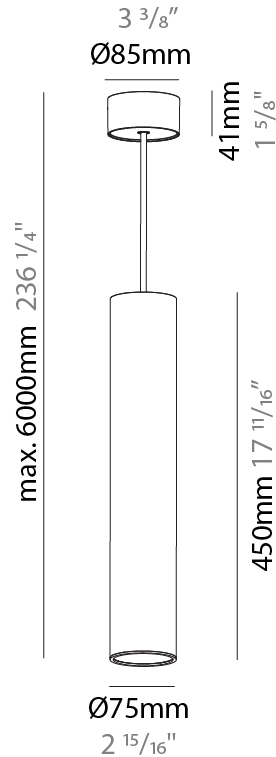

GENERAL

Series: Hangover
Subseries: Hangover Monopoint Surface Canopy
Partner: Prolicht
Division: Architectural
Installation: Suspension
Product Type: Pendant
Mounting Location: Ceiling
Light Distribution: Direct

PHYSICAL

Shape: Cylinder
Diameter (mm): 75
Diameter (in): 2 15/16
Height (mm): 450
Height (in): 17 11/16
Max. Overall Height (mm): 2450
Max. Overall Height (in): 96 7/16
Diffuser: Shine Ring 0-6
Fixture Finish: SSR / BKV / CWI / CRY / HAB / UFT / ITA / RUA / FTG / MYG / LOD / PUS / FRO / FUP / KIA / POP / BLS / SPG / MEY / GOH / CHC / COM / ABZ / JAG / OBR / MOS / ROR
Fixture Material: Aluminum
Cable Details: 2000mm / 6000mm Cable in White / Black / Orange / Red

ELECTRICAL

Lamp Type: LED (Zhaga Standard)
Input Wattage (W): 20
Total Output Wattage (W): 18.9
Dimming: Non-Dimmable
Driver Included: Yes
Driver Location: Integrated
Driver Type: Constant Current
Driver Class: Class 2
Housing: ENCP3
Input Voltage (V): 120
Constant Current (MA): 500
Upon Request: Remote: 0-10Vdc dimming / Phase dimming 120Vac

LED

Number of LEDs: 1
Color Temperature (°K): 2700 / 3000 / 4000
Max. Delivered Lumen (lm): 1680
CRI: >90 CRI
Efficiency (%): 86
Lamp Life (hrs): 50000

OPTICAL

Reflector: 18 / 36 / 52

RATINGS AND CERTIFICATIONS

Certified By: Certified for North American Standards
IP rating: IP20