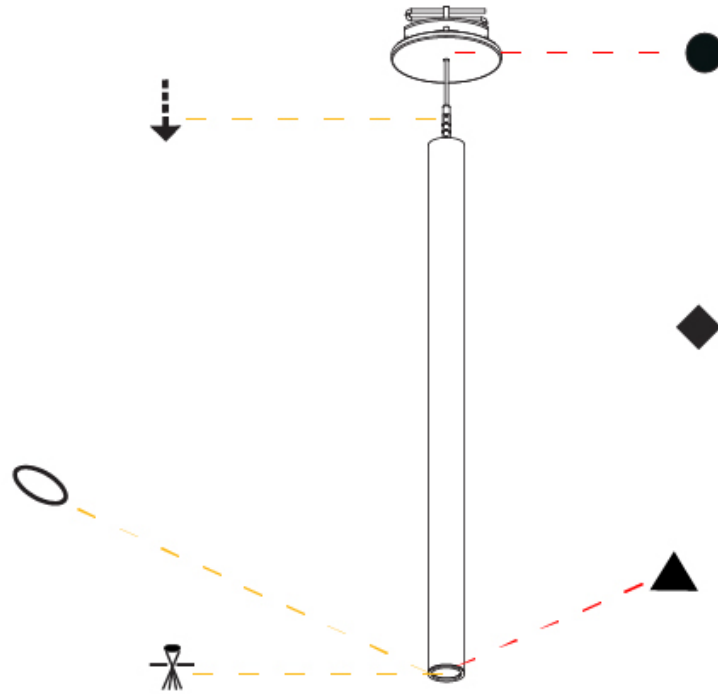

HANGOVER PLUG SHINE MONOPOINT RECESSED CANOPY SUSPENSION

A30844-

PROJECT
TYPE
SPECIFIER
QUANTITY
DATE

A

PROJECT	
TYPE	
SPECIFIER	
QUANTITY	
DATE	

HANGOVER PLUG MONOPOINT SURFACE CANOPY SUSPENSION

A30846-

base number	Color	Finishes	Finishes	Finishes	Lens	Cable
	Temperature	(Diamond)	(Triangle)	(Circle)	Options	Options