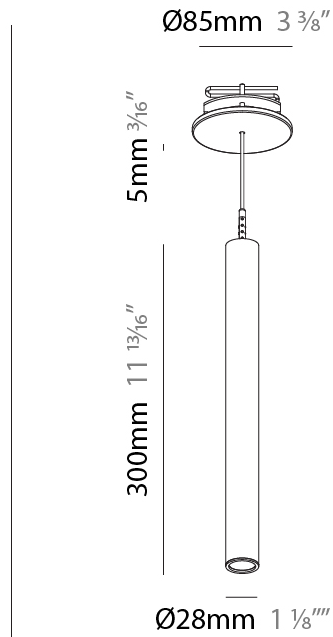

ELECTRICAL

Lamp Type: LED (Zhaga Standard)
Input Wattage (W): 6.6
Total Output Wattage (W): 6
Dimming: Tri-Mode (Non-Dimming and Phase Dimming (120Vac only) and 0-10V Dimming)
Driver Included: Yes
Driver Location: External
Driver Type: Constant Current - Universal
Driver Class: Class 2
Housing: ENCP3 w/Quick Connect
Input Voltage (V): 120 - 277
Constant Current (MA): 500

LED

Number of LEDs: 1
Color Temperature (°K): 2700 / 3000 / 4000
Max. Delivered Lumen (lm): 330 / 360 / 380
CRI: >90 CRI
Lamp Life (hrs): 50000
Upon Request: ***3500K available in minimum quantities (larger quantities upon request)

OPTICAL

Optic°: 24 / 32 / 58

RATINGS AND CERTIFICATIONS

Certified By: Certified for North American Standards

© 2024, T 1800-388-3382, F 416-247-9319, www.zaneen.com

Available for International specifications by adding 'INT' at the end of the existing Model #. For assistance on 'custom' specifications, contact zteam@zaneen.com.

In a constant effort to supply the best product, we reserve the right to change specifications or materials without notice. The most recent specification sheets are found at zaneen.com