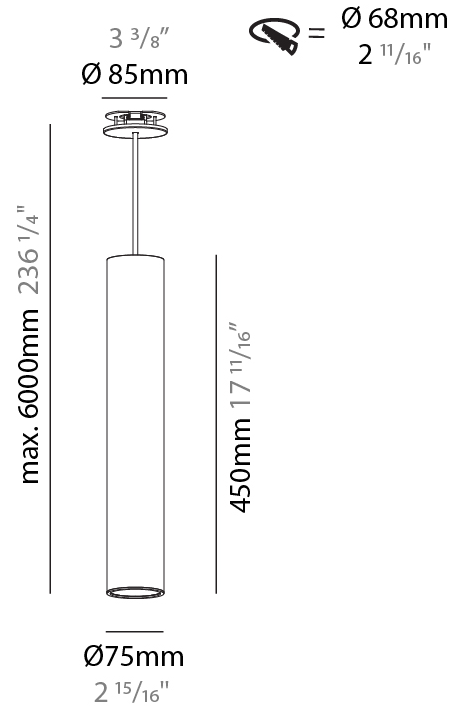

PHYSICAL

Shape: Cylinder
Diameter (mm): 75
Diameter (in): 2 ¹⁵/₁₆
Height (mm): 450
Height (in): 17 ¹¹/₁₆
Max. Overall Height (mm): 2450
Max. Overall Height (in): 96 ⁷/₁₆
Diffuser: Shine Ring 0-6
Fixture Finish: SSR / BKV / CWI / CRY / HAB / UFT / ITA / RUA / FTG / MYG / LOD / PUS / FRO / FUP / KIA / POP / BLS / SPG / MEY / GOH / CHC / COM / ABZ / JAG / OBR / MOS / ROR
Fixture Material: Aluminum
Cable Details: 2000mm / 6000mmm Cable in White / Black / Orange / Red
Cut-out Measurements: 68mm / 2 11/16"

ELECTRICAL

Lamp Type: LED (Zhaga Standard)
Input Wattage (W): 19
Total Output Wattage (W): 17.2
Dimming: Non-Dimming / Phase Dimming (120vac Only)
Driver Included: Yes
Driver Location: Integrated
Driver Type: Constant Current - Universal
Driver Class: Class 2
Input Voltage (V): 120 - 277
Constant Current (MA): 500
Upon Request: (Not included - see components) Remote: 0-10Vdc dimming

LED

Number of LEDs: 1
Color Temperature (°K): 2700 / 3000 / 4000
Max. Delivered Lumen (lm): 923
CRI: >90 CRI
Lamp Life (hrs): 50000
Upon Request: ***3500K available in minimum quantities (larger quantities upon request)

OPTICAL

Reflector: 18 / 36 / 52

RATINGS AND CERTIFICATIONS

Certified By: Certified for North American Standards
IP rating: IP20