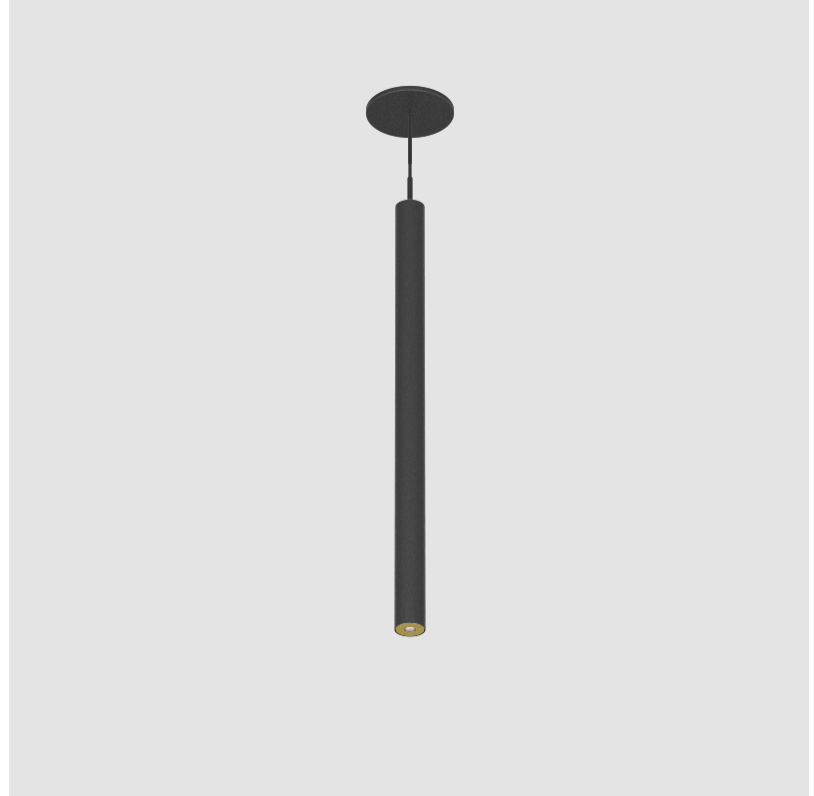

ELECTRICAL

Lamp Type: LED (Zhaga Standard)
Input Wattage (W): 6.4
Total Output Wattage (W): 6
Dimming: Tri-Mode (Non-Dimming and Phase Dimming (120Vac only) and 0-10V Dimming)
Driver Included: Yes
Driver Location: External
Driver Type: Constant Current - Universal
Driver Class: Class 2
Housing: ENCP3 w/Quick Connect
Input Voltage (V): 120 - 277
Constant Current (MA): 500

LED

Number of LEDs: 1
Color Temperature (°K): 2700 / 3000 / 3500 / 4000
Max. Delivered Lumen (lm): Max 381 / 404 / 426 / 438
Nominal Lumen (lm): 460 / 487 / 514 / 528
CRI: >90 CRI
Lamp Life (hrs): 50000

OPTICAL

Reflector: 20 / 26 / 56

RATINGS AND CERTIFICATIONS

Certified By: CSA Certified to UL and CSA Standards

IP Rating: IP20 © 2026, T 1800-388-3382, F 416-247-9319, www.zaneen.com

Available for International specifications by adding 'INT' at the end of the existing Model #. For assistance on 'custom' specifications, contact zteam@zaneen.com. In a constant effort to supply the best product, we reserve the right to change specifications or materials without notice. The most recent specification sheets are found at zaneen.com