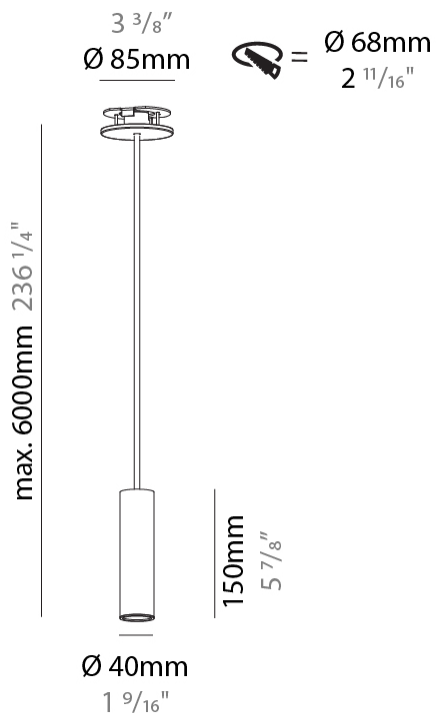

ELECTRICAL

Lamp Type: LED (Zhaga Standard)
Input Wattage (W): 10.9
Total Output Wattage (W): 9
Dimming: Non-Dimmable
Driver Included: Yes
Driver Location: External
Driver Type: Constant Current
Driver Class: Class 2
Input Voltage (V): 120
Constant Current (MA): 500
Upon Request: Remote: 0-10Vdc dimming / Phase dimming 120Vac

LED

Number of LEDs: 1
Color Temperature (°K): 2700 / 3000 / 4000
Max. Delivered Lumen (lm): 842
CRI: >90 CRI
Lamp Life (hrs): 50000
Upon Request: ***3500K available in minimum quantities (larger quantities upon request)

OPTICAL

Reflector: 40 / 50

RATINGS AND CERTIFICATIONS

Certified By: Certified for North American Standards
IP Rating: IP20

© 2026, T 1800-388-3382, F 416-247-9319, www.zaneen.com

Available for International specifications by adding 'INT' at the end of the existing Model #. For assistance on 'custom' specifications, contact zteam@zaneen.com.

In a constant effort to supply the best product, we reserve the right to change specifications or materials without notice. The most recent specification sheets are found at zaneen.com