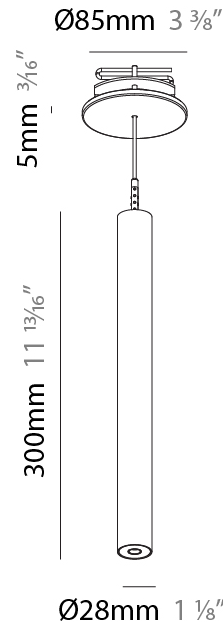

ELECTRICAL

Lamp Type: LED (Zhaga Standard)
Input Wattage (W): 6.6
Total Output Wattage (W): 6
Dimming: Tri-Mode (Non-Dimming and Phase Dimming (120Vac only) and 0-10V Dimming)
Driver Included: Yes
Driver Location: External
Driver Type: Constant Current - Universal
Driver Class: Class 2
Housing: ENCP3 w/Quick Connect
Input Voltage (V): 120 - 277
Constant Current (MA): 500

LED

Number of LEDs: 1
Color Temperature (°K): 2700 / 3000 / 4000
Max. Delivered Lumen (lm): 330 / 360 / 380
CRI: >90 CRI
Lamp Life (hrs): 50000
Upon Request: ***3500K available in minimum quantities (larger quantities upon request)

OPTICAL

Optic°: 24 / 32 / 34 / 55 / 58

RATINGS AND CERTIFICATIONS

Certified By: Certified for North American Standards
IP rating: IP20

Zaneen Group Inc. © 2026, T 1800-388-3382, F 416-247-9319, www.zaneen.com

Available for International specifications by adding 'INT' at the end of the existing Model #. For assistance on 'custom' specifications, contact zteam@zaneen.com. In a constant effort to supply the best product, we reserve the right to change specifications or materials without notice. The most recent specification sheets are found at zaneen.com

PROJECT
TYPE
SPECIFIER
QUANTITY
DATE