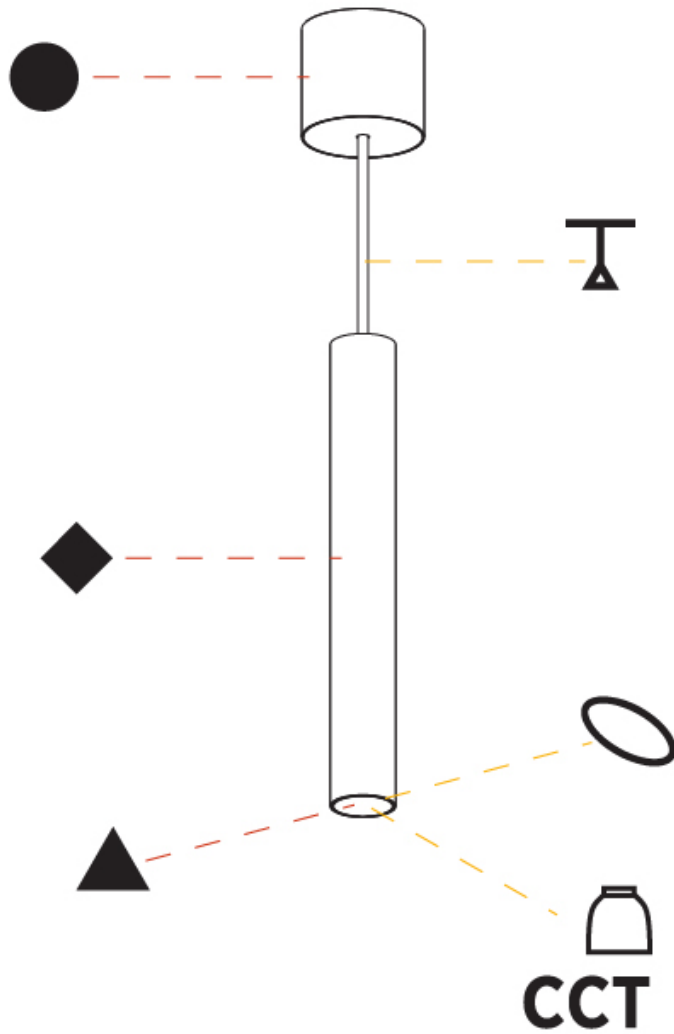

HANGOVER MONOPOINT SURFACE CANOPY SUSPENSION

A300154-

PROJECT	_____
TYPE	_____
SPECIFIER	_____
QUANTITY	_____
DATE	_____