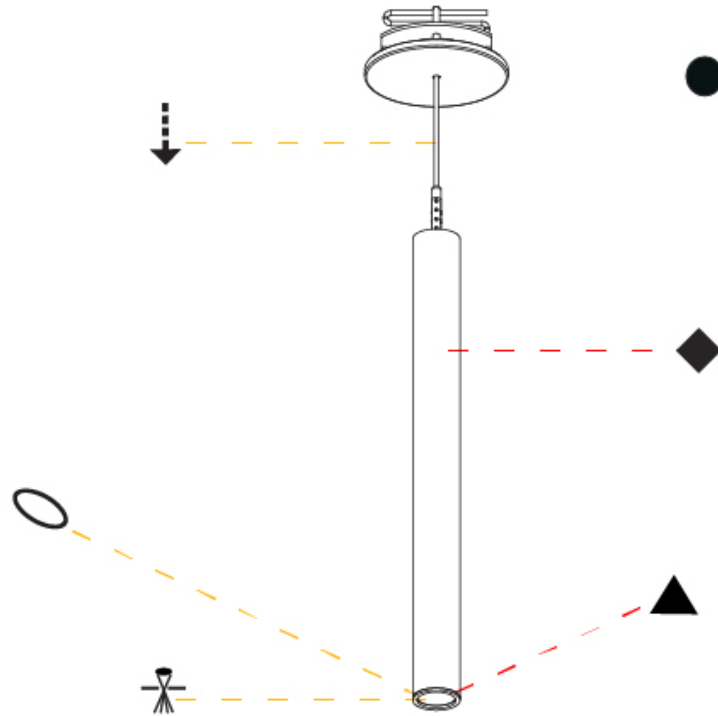

HANGOVER PLUG SHINE MONOPOINT RECESSED CANOPY SUSPENSION

A30843-

PROJECT

TYPE

SPECIFIER

QUANTITY

DATE

A