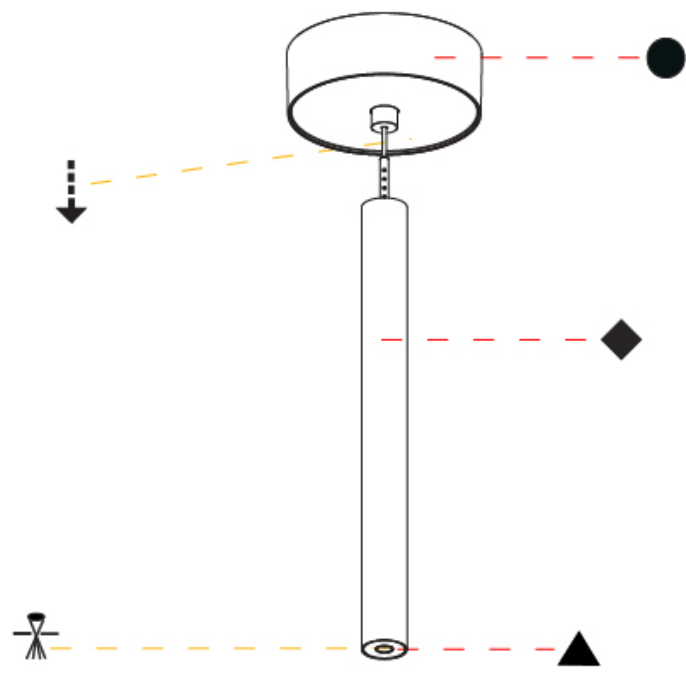

OPTICAL

Optic°: 24 / 32 / 34 / 55 / 58

RATINGS AND CERTIFICATIONS

Certified By: Certified for North American Standards
 IP rating: IP20

HANGOVER PLUG MONOPOINT SURFACE CANOPY SUSPENSION

A30845-

PROJECT
TYPE
SPECIFIER
QUANTITY
DATE