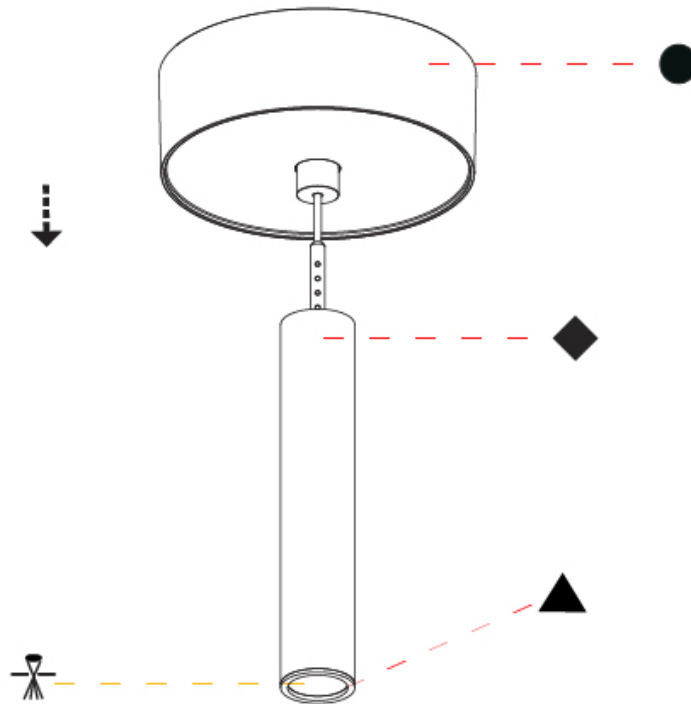

OPTICAL

Optic°: 24 / 32 / 58

RATINGS AND CERTIFICATIONS

Certified By: Certified for North American Standards
IP rating: IP20

HANGOVER PLUG SHINE MONOPOINT SURFACE CANOPY SUSPENSION

A30847-

PROJECT
TYPE
SPECIFIER
QUANTITY
DATE