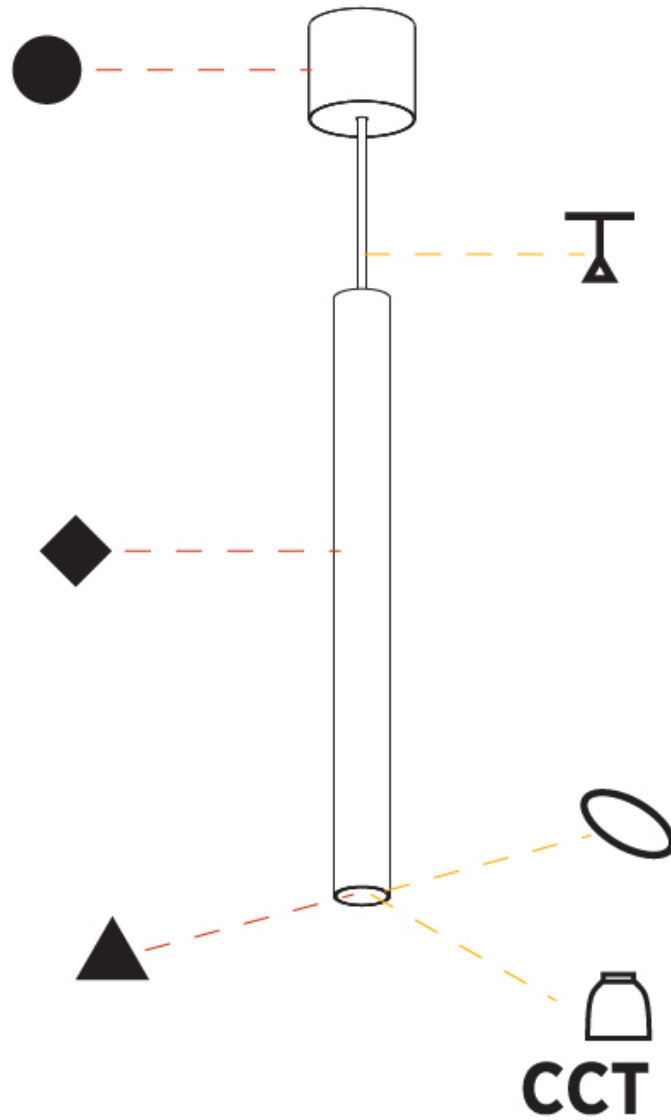

PROJECT	_____
TYPE	_____
SPECIFIER	_____
QUANTITY	_____
DATE	_____

HANGOVER MONOPOINT SURFACE CANOPY SUSPENSION

A300155-