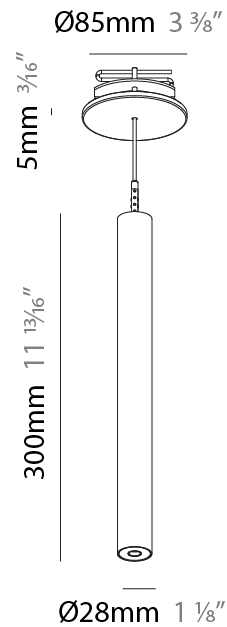

ELECTRICAL

Lamp Type: LED (Zhaga Standard)
Input Wattage (W): 6.6
Total Output Wattage (W): 6
Dimming: Tri-Mode (Non-Dimming and Phase Dimming (120Vac only) and 0-10V Dimming)
Driver Included: Yes
Driver Location: External
Driver Type: Constant Current - Universal
Driver Class: Class 2
Housing: ENCP3 w/Quick Connect
Input Voltage (V): 120 - 277
Constant Current (MA): 500

LED

Number of LEDs: 1
Color Temperature (°K): 2700 / 3000 / 4000
Max. Delivered Lumen (lm): 330 / 360 / 380
CRI: >90 CRI
Lamp Life (hrs): 50000
Upon Request: ***3500K available in minimum quantities (larger quantities upon request)

OPTICAL

Optic°: 24 / 32 / 34 / 55 / 58

RATINGS AND CERTIFICATIONS

Certified By: Certified for North American Standards
IP rating: IP20

Zaneen Group Inc. © 2024, T 1800-388-3382, F 416-247-9319, www.zaneen.com

Available for International specifications by adding 'INT' at the end of the existing Model #. For assistance on 'custom' specifications, contact zteam@zaneen.com. In a constant effort to supply the best product, we reserve the right to change specifications or materials without notice. The most recent specification sheets are found at zaneen.com