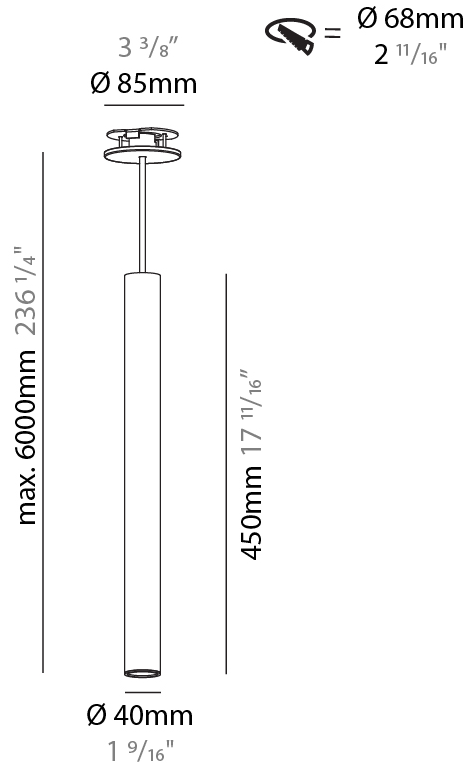

GENERAL

Series: Hangover
Subseries: Hangover Monopoint Recessed Canopy
Brand: Prolicht
Division: Architectural
Mounting Type: Suspension
Mounting Location: Ceiling
Subcategory: Pendant

PHYSICAL

Shape: Cylinder
Diameter (mm): 40
Diameter (in): 1 9/16
Height (mm): 450
Height (in): 17 11/16
Max. Overall Height (mm): 2450
Max. Overall Height (in): 96 7/16
Light Distribution: Downlight
Diffuser: Shine Ring 0-6
Fixture Finish: SSR / BKV / CWI / CRY / HAB / UFT / ITA / RUA / FTG / MYG / LOD / PUS / FRO / FUP / KIA / POP / BLS / SPG / MEY / GOH / GUM / CHC / COM / ABZ / JAG / OBR / MOS / ROR
Fixture Material: Aluminum
Cable Details: 2000mm / 6000mm Cable in White / Black / Orange / Red
Cut-out Measurements: 68mm / 2 11/16"

ELECTRICAL

Lamp Type: LED (Zhaga Standard)
Input Wattage (W): 10.9
Total Output Wattage (W): 9
Dimming: Non-Dimmable
Driver Included: Yes
Driver Location: Integrated
Driver Type: Constant Current
Driver Class: Class 2
Input Voltage (V): 120
Constant Current (MA): 500
Upon Request: Remote: 0-10Vdc dimming / Phase dimming 120Vac

LED

Number of LEDs: 1
Color Temperature (°K): 2700 / 3000 / 4000
Max. Delivered Lumen (lm): 842
CRI: >90 CRI
Lamp Life (hrs): 50000
Upon Request: ***3500K available in minimum quantities (larger quantities upon request)

OPTICAL

Reflector°: 40 / 50

RATINGS AND CERTIFICATIONS

Certified By: Certified for North American Standards
IP rating: IP20