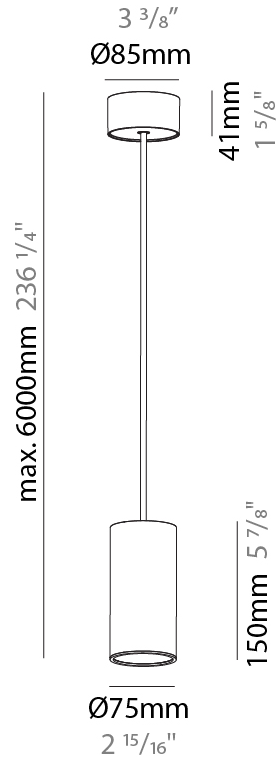

GENERAL

Series: Hangover
Subseries: Hangover Monopoint Surface Canopy
Brand: Prolicht
Division: Architectural
Mounting Type: Suspension
Mounting Location: Ceiling
Subcategory: Pendant

PHYSICAL

Shape: Cylinder
Diameter (mm): 75
Diameter (in): 2 ¹⁵/₁₆
Height (mm): 150
Height (in): 5 ⁷/₈
Max. Overall Height (mm): 2150
Max. Overall Height (in): 84 ⁵/₈
Light Distribution: Direct
Diffuser: Shine Ring 0-6
Fixture Finish: SSR / BKV / CWI / CRY / HAB / UFT / ITA / RUA / FTG / MYG / LOD / PUS / FRO / FUP / KIA / POP / BLS / SPG / MEY / GOH / GUM / CHC / COM / ABZ / JAG / OBR / MOS / ROR
Fixture Material: Aluminum
Cable Details: 2000mm / 6000mm Cable in White / Black / Orange / Red

ELECTRICAL

Lamp Type: LED (Zhaga Standard)
Input Wattage (W): 10.95
Total Output Wattage (W): 9.18
Dimming: Non-Dimmable
Driver Included: Yes
Driver Location: Integrated
Driver Type: Constant Current
Driver Class: Class 2
Input Voltage (V): 120
Constant Current (MA): 500
Upon Request: Remote: 0-10Vdc dimming / Phase dimming 120Vac / Non-dimming 120/277Vac

LED

Number of LEDs: 1
Color Temperature (°K): 2700 / 3000 / 4000
Max. Delivered Lumen (lm): 923
CRI: >90 CRI
Efficiency (%): 86
Lamp Life (hrs): 50000

OPTICAL

Reflector°: 18 / 36 / 52

RATINGS AND CERTIFICATIONS

Certified By: Certified for North American Standards
IP rating: IP20