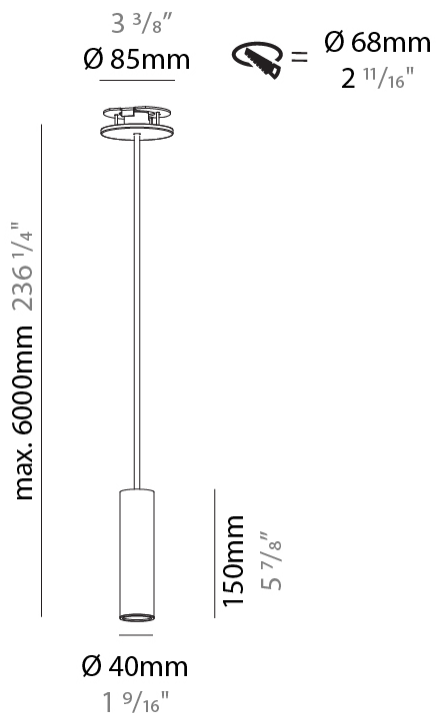

PHYSICAL

Shape: Cylinder
Diameter (mm): 40
Diameter (in): 1 9/16
Height (mm): 150
Height (in): 5 7/8
Max. Overall Height (mm): 2150
Max. Overall Height (in): 84 5/8
Min. Recessing Depth (mm): 75
Min. Recessing Depth (in): 2 15/16
Light Distribution: Downlight
Weight (kg): 0.389
Weight (lbs): 0.856
Diffuser: Shine Ring 0-6
Fixture Finish: SSR / BKV / CWI / CRY / HAB / UFT / ITA / RUA / FTG / MYG / LOD / PUS / FRO / FUP / KIA / POP / BLS / SPG / MEY / GOH / GUM / CHC / COM / ABZ / JAG / OBR / MOS / ROR
Fixture Material: Aluminum
Cable Details: 2000mm / 6000mm Cable in White / Black / Orange / Red
Cut-out Measurements: 68mm / 2 11/16"

ELECTRICAL

Lamp Type: LED (Zhaga Standard)
Input Wattage (W): 10.9
Total Output Wattage (W): 9
Dimming: Non-Dimmable
Driver Included: Yes
Driver Location: External
Driver Type: Constant Current
Driver Class: Class 2
Input Voltage (V): 120
Constant Current (MA): 500
Upon Request: Remote: 0-10Vdc dimming / Phase dimming 120Vac

LED

Number of LEDs: 1
Color Temperature (°K): 2700 / 3000 / 4000
Max. Delivered Lumen (lm): 842
CRI: >90 CRI
Lamp Life (hrs): 50000
Upon Request: ***3500K available in minimum quantities (larger quantities upon request)

OPTICAL

Reflector: 40 / 50

RATINGS AND CERTIFICATIONS

Certified By: Certified for North American Standards
IP Rating: IP20
© 2024, T 1800-388-3382, F 416-247-9319, www.zaneen.com