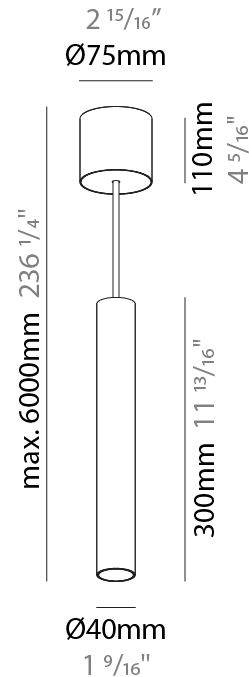

GENERAL

Series: Hangover
Subseries: Hangover Monopoint Surface Canopy
Brand: Prolicht
Division: Architectural
Mounting Type: Suspension
Mounting Location: Ceiling
Subcategory: Pendant

PHYSICAL

Shape: Cylinder
Diameter (mm): 40
Diameter (in): 1 ⁹/₁₆
Height (mm): 300
Height (in): 11 ¹³/₁₆
Max. Overall Height (mm): 2300
Max. Overall Height (in): 90 ⁹/₁₆
Light Distribution: Downlight
Diffuser: Shine Ring 0-6
Fixture Finish: SSR / BKV / CWI / CRY / HAB / UFT / ITA / RUA / FTG / MYG / LOD / PUS / FRO / FUP / KIA / POP / BLS / SPG / MEY / GOH / GUM / CHC / COM / ABZ / JAG / OBR / MOS / ROR
Fixture Material: Aluminum
Cable Details: 2000mm / 6000mmm Cable in White / Black / Orange / Red

ELECTRICAL

Lamp Type: LED (Zhaga Standard)
Input Wattage (W): 10.9
Total Output Wattage (W): 9
Dimming: Non-Dimmable
Driver Included: Yes
Driver Location: Integrated
Driver Type: Constant Current
Driver Class: Class 2
Input Voltage (V): 120
Constant Current (MA): 500
Upon Request: Remote: 0-10Vdc dimming / Phase dimming 120Vac

LED

Number of LEDs: 1
Color Temperature (°K): 2700 / 3000 / 4000
Max. Delivered Lumen (lm): 842
CRI: >90 CRI
Efficiency (%): 86
Lamp Life (hrs): 50000
Upon Request: ***3500K available in minimum quantities (larger quantities upon request)

OPTICAL

Reflector°: 40 / 50

RATINGS AND CERTIFICATIONS

Certified By: Certified for North American Standards
IP rating: IP20