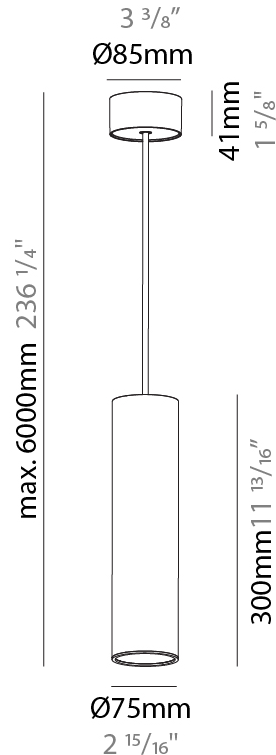

GENERAL

Series: Hangover
Subseries: Hangover Monopoint Surface Canopy
Brand: Prolicht
Division: Architectural
Mounting Type: Suspension
Mounting Location: Ceiling
Subcategory: Pendant

PHYSICAL

Shape: Cylinder
Diameter (mm): 75
Diameter (in): 2 15/16
Height (mm): 300
Height (in): 11 13/16
Max. Overall Height (mm): 2300
Max. Overall Height (in): 90 9/16
Light Distribution: Downlight
Diffuser: Shine Ring 0-6
Fixture Finish: SSR / BKV / CWI / CRY / HAB / UFT / ITA / RUA / FTG / MYG / LOD / PUS / FRO / FUP / KIA / POP / BLS / SPG / MEY / GOH / GUM / CHC / COM / ABZ / JAG / OBR / MOS / ROR
Fixture Material: Aluminum
Cable Details: 2000mm / 6000mm Cable in White / Black / Orange / Red

ELECTRICAL

Lamp Type: LED (Zhaga Standard)
Input Wattage (W): 10.9
Total Output Wattage (W): 9
Dimming: Non-Dimmable
Driver Included: Yes
Driver Location: Integrated
Driver Type: Constant Current
Driver Class: Class 2
Housing: ENCP3
Input Voltage (V): 120
Constant Current (MA): 500
Upon Request: Remote: 0-10Vdc dimming / Phase dimming 120Vac

LED

Number of LEDs: 1
Color Temperature (°K): 2700 / 3000 / 4000
Max. Delivered Lumen (lm): 923
CRI: >90 CRI
Efficiency (%): 86
Lamp Life (hrs): 50000

OPTICAL

Reflector: 18 / 36 / 52

RATINGS AND CERTIFICATIONS

Certified By: Certified for North American Standards
IP rating: IP20