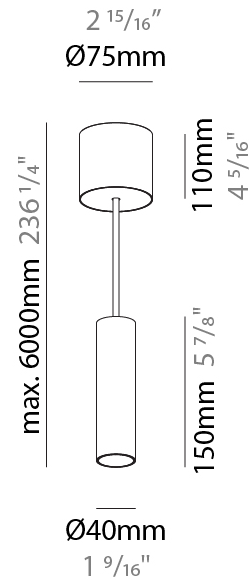

GENERAL

Series: Hangover
Subseries: Hangover Monopoint Surface Canopy
Brand: Prolicht
Division: Architectural
Mounting Type: Suspension
Mounting Location: Ceiling
Subcategory: Pendant

PHYSICAL

Shape: Cylinder
Diameter (mm): 40
Diameter (in): 1 ⁹/₁₆
Height (mm): 150
Height (in): 5 ⁷/₈
Max. Overall Height (mm): 2150
Max. Overall Height (in): 84 ⁵/₈
Light Distribution: Downlight
Weight (kg): 0.75
Weight (lbs): 1.65
Diffuser: Shine Ring 0-6
Fixture Finish: SSR / BKV / CWI / CRY / HAB / UFT / ITA / RUA / FTG / MYG / LOD / PUS / FRO / FUP / KIA / POP / BLS / SPG / MEY / GOH / GUM / CHC / COM / ABZ / JAG / OBR / MOS / ROR
Fixture Material: Aluminum
Cable Details: 2000mm / 6000mm Cable in White / Black / Orange / Red

ELECTRICAL

Lamp Type: LED (Zhaga Standard)
Input Wattage (W): 10.9
Total Output Wattage (W): 9
Dimming: Non-Dimmable
Driver Included: Yes
Driver Location: Integrated
Driver Type: Constant Current
Driver Class: Class 2
Input Voltage (V): 120
Constant Current (MA): 500
Upon Request: Remote: 0-10Vdc dimming / Phase dimming 120Vac

LED

Number of LEDs: 1
Color Temperature (°K): 2700 / 3000 / 4000
Max. Delivered Lumen (lm): 842
CRI: >90 CRI
Lamp Life (hrs): 50000

OPTICAL

Reflector: 40 / 50

RATINGS AND CERTIFICATIONS

Certified By: Certified for North American Standards
IP rating: IP20