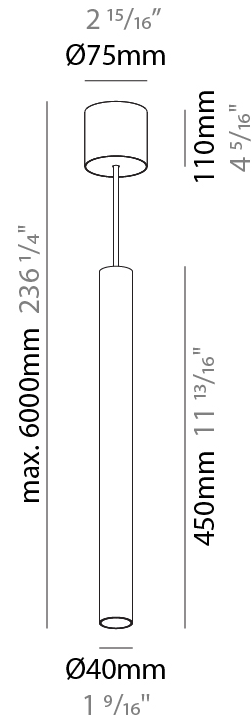

GENERAL

Series: Hangover
Subseries: Hangover Monopoint Surface Canopy
Brand: Prolicht
Division: Architectural
Mounting Type: Suspension
Mounting Location: Ceiling
Subcategory: Pendant

PHYSICAL

Shape: Cylinder
Diameter (mm): 40
Diameter (in): 1 9/16
Height (mm): 450
Height (in): 17 13/16
Max. Overall Height (mm): 2450
Max. Overall Height (in): 96 7/16
Light Distribution: Downlight
Diffuser: Shine Ring 0-6
Fixture Finish: SSR / BKV / CWI / CRY / HAB / UFT / ITA / RUA / FTG / MYG / LOD / PUS / FRO / FUP / KIA / POP / BLS / SPG / MEY / GOH / GUM / CHC / COM / ABZ / JAG / OBR / MOS / ROR
Fixture Material: Aluminum
Cable Details: 2000mm / 6000mm Cable in White / Black / Orange / Red

ELECTRICAL

Lamp Type: LED (Zhaga Standard)
Input Wattage (W): 10.9
Total Output Wattage (W): 9
Dimming: Non-Dimmable
Driver Included: Yes
Driver Location: Integrated
Driver Type: Constant Current
Driver Class: Class 2
Housing: ENCP3
Input Voltage (V): 120
Constant Current (MA): 500
Upon Request: Remote: 0-10Vdc dimming / Phase dimming 120Vac

LED

Number of LEDs: 1
Color Temperature (°K): 2700 / 3000 / 4000
Max. Delivered Lumen (lm): 842
CRI: >90 CRI
Efficiency (%): 86
Lamp Life (hrs): 50000
Upon Request: ***3500K available in minimum quantities (larger quantities upon request)

OPTICAL

Reflector: 40 / 50

RATINGS AND CERTIFICATIONS

Certified By: Certified for North American Standards
IP rating: IP20