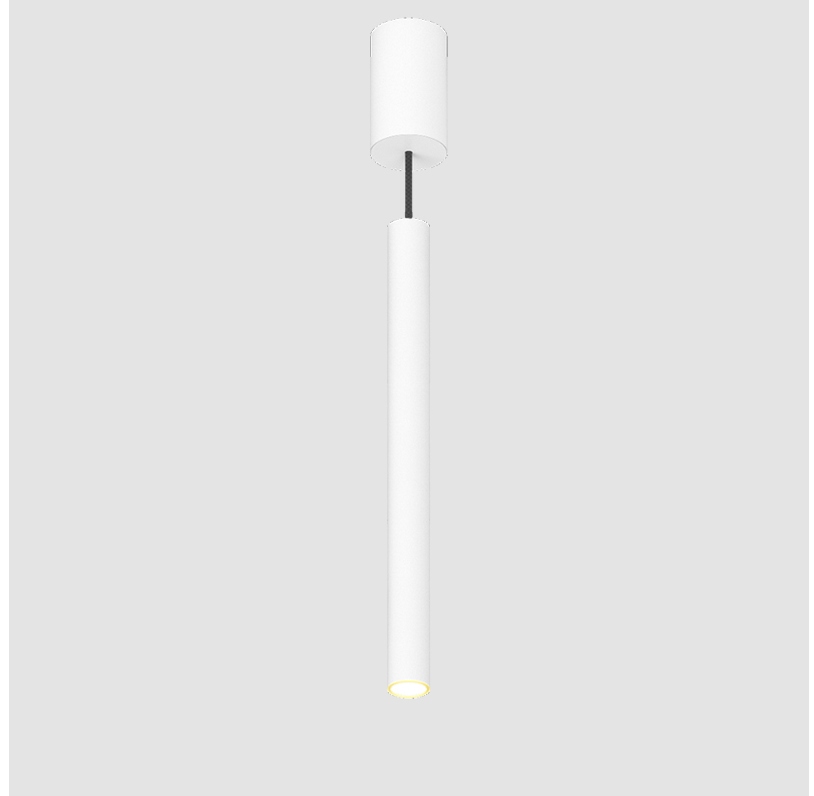

GENERAL

Series: Hangover
Subseries: Hangover Monopoint Surface Canopy
Brand: Prolicht
Division: Architectural
Mounting Type: Suspension
Mounting Location: Ceiling
Subcategory: Pendant

PHYSICAL

Shape: Cylinder
Diameter (mm): 40
Diameter (in): 1 9/16
Height (mm): 450
Height (in): 17 13/16
Max. Overall Height (mm): 2450
Max. Overall Height (in): 96 7/16
Light Distribution: Downlight
Diffuser: Shine Ring 0-6
Fixture Finish: SSR / BKV / CWI / CRY / HAB / UFT / ITA / RUA / FTG / MYG / LOD / PUS / FRO / FUP / KIA / POP / BLS / SPG / MEY / GOH / GUM / CHC / COM / ABZ / JAG / OBR / MOS / ROR
Fixture Material: Aluminum
Cable Details: 2000mm / 6000mm Cable in White / Black / Orange / Red

ELECTRICAL

Lamp Type: LED (Zhaga Standard)
Input Wattage (W): 10.9
Total Output Wattage (W): 9
Dimming: Non-Dimmable
Driver Included: Yes
Driver Location: Integrated
Driver Type: Constant Current
Driver Class: Class 2
Housing: ENCP3
Input Voltage (V): 120
Constant Current (MA): 500
Upon Request: Remote: 0-10Vdc dimming / Phase dimming 120Vac

LED

Number of LEDs: 1
Color Temperature (°K): 2700 / 3000 / 4000
Max. Delivered Lumen (lm): 842
CRI: >90 CRI
Efficiency (%): 86
Lamp Life (hrs): 50000
Upon Request: ***3500K available in minimum quantities (larger quantities upon request)

OPTICAL

Reflector: 40 / 50

RATINGS AND CERTIFICATIONS

Certified By: Certified for North American Standards
IP rating: IP20