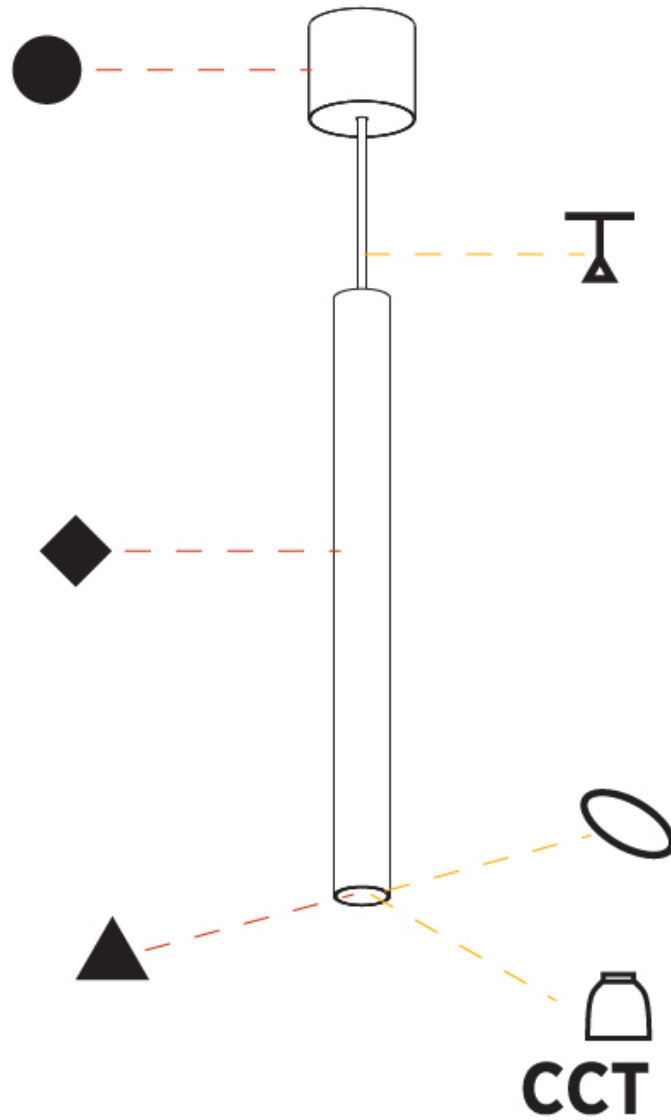

HANGOVER MONOPOINT SURFACE CANOPY SUSPENSION

A300155-

PROJECT
TYPE
SPECIFIER
QUANTITY
DATE