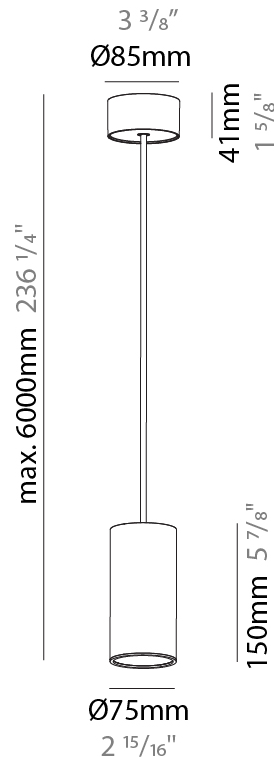

GENERAL

Series: Hangover
Subseries: Hangover Monopoint Surface Canopy
Brand: Prolicht
Division: Architectural
Mounting Type: Suspension
Mounting Location: Ceiling
Subcategory: Pendant

PHYSICAL

Shape: Cylinder
Diameter (mm): 75
Diameter (in): 2 ¹⁵/₁₆
Height (mm): 150
Height (in): 5 ⁷/₈
Max. Overall Height (mm): 2150
Max. Overall Height (in): 84 ⁵/₈
Light Distribution: Direct
Diffuser: Shine Ring 0-6
Fixture Finish: SSR / BKV / CWI / CRY / HAB / UFT / ITA / RUA / FTG / MYG / LOD / PUS / FRO / FUP / KIA / POP / BLS / SPG / MEY / GOH / GUM / CHC / COM / ABZ / JAG / OBR / MOS / ROR
Fixture Material: Aluminum
Cable Details: 2000mm / 6000mm Cable in White / Black / Orange / Red

ELECTRICAL

Lamp Type: LED (Zhaga Standard)
Input Wattage (W): 10.95
Total Output Wattage (W): 9.18
Dimming: Non-Dimmable
Driver Included: Yes
Driver Location: Integrated
Driver Type: Constant Current
Driver Class: Class 2
Input Voltage (V): 120
Constant Current (MA): 500
Upon Request: Remote: 0-10Vdc dimming / Phase dimming 120Vac / Non-dimming 120/277Vac

LED

Number of LEDs: 1
Color Temperature (°K): 2700 / 3000 / 4000
Max. Delivered Lumen (lm): 923
CRI: >90 CRI
Efficiency (%): 86
Lamp Life (hrs): 50000

OPTICAL

Reflector°: 18 / 36 / 52

RATINGS AND CERTIFICATIONS

Certified By: Certified for North American Standards
IP rating: IP20