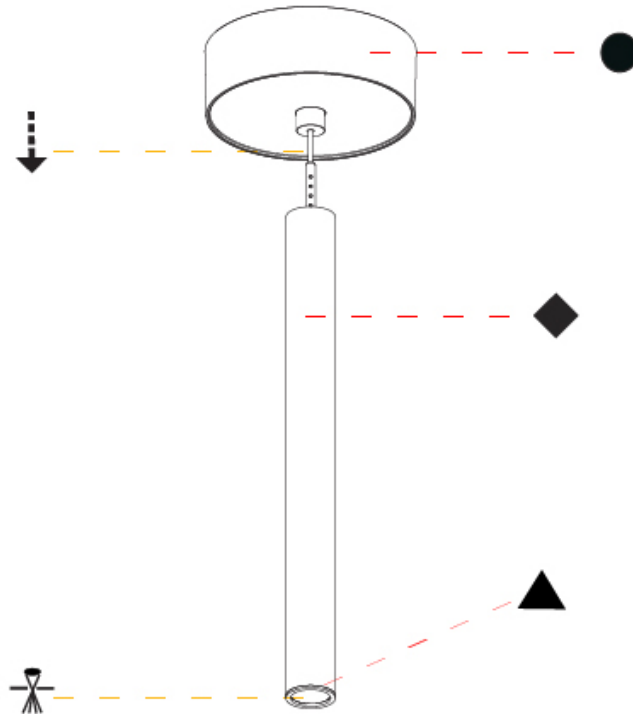

HANGOVER PLUG SHINE MONOPOINT SURFACE CANOPY SUSPENSION

A30848-

PROJECT _____

TYPE _____

SPECIFIER _____

QUANTITY _____

DATE _____

A