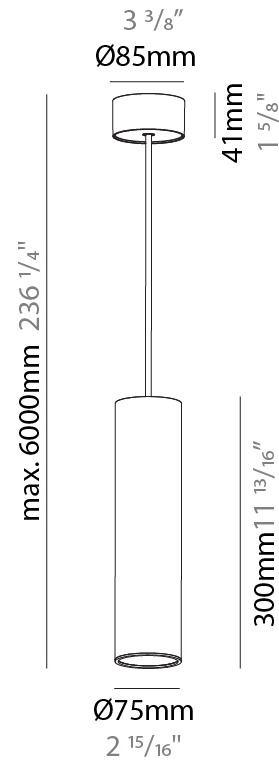

GENERAL

Series: Hangover
Subseries: Hangover Monopoint Surface Canopy
Brand: Prolicht
Division: Architectural
Mounting Type: Suspension
Mounting Location: Ceiling
Subcategory: Pendant

PHYSICAL

Shape: Cylinder
Diameter (mm): 75
Diameter (in): 2 15/16
Height (mm): 300
Height (in): 11 13/16
Max. Overall Height (mm): 2300
Max. Overall Height (in): 90 9/16
Light Distribution: Downlight
Diffuser: Shine Ring 0-6
Fixture Finish: SSR / BKV / CWI / CRY / HAB / UFT / ITA / RUA / FTG / MYG / LOD / PUS / FRO / FUP / KIA / POP / BLS / SPG / MEY / GOH / GUM / CHC / COM / ABZ / JAG / OBR / MOS / ROR
Fixture Material: Aluminum
Cable Details: 2000mm / 6000mm Cable in White / Black / Orange / Red

ELECTRICAL

Lamp Type: LED (Zhaga Standard)
Input Wattage (W): 10.9
Total Output Wattage (W): 9
Dimming: Non-Dimmable
Driver Included: Yes
Driver Location: Integrated
Driver Type: Constant Current
Driver Class: Class 2
Housing: ENCP3
Input Voltage (V): 120
Constant Current (mA): 500
Upon Request: Remote: 0-10Vdc dimming / Phase dimming 120Vac

LED

Number of LEDs: 1
Color Temperature (°K): 2700 / 3000 / 4000
Max. Delivered Lumen (lm): 923
CRI: >90 CRI
Efficiency (%): 86
Lamp Life (hrs): 50000

OPTICAL

Reflector: 18 / 36 / 52

RATINGS AND CERTIFICATIONS

Certified By: Certified for North American Standards
IP rating: IP20