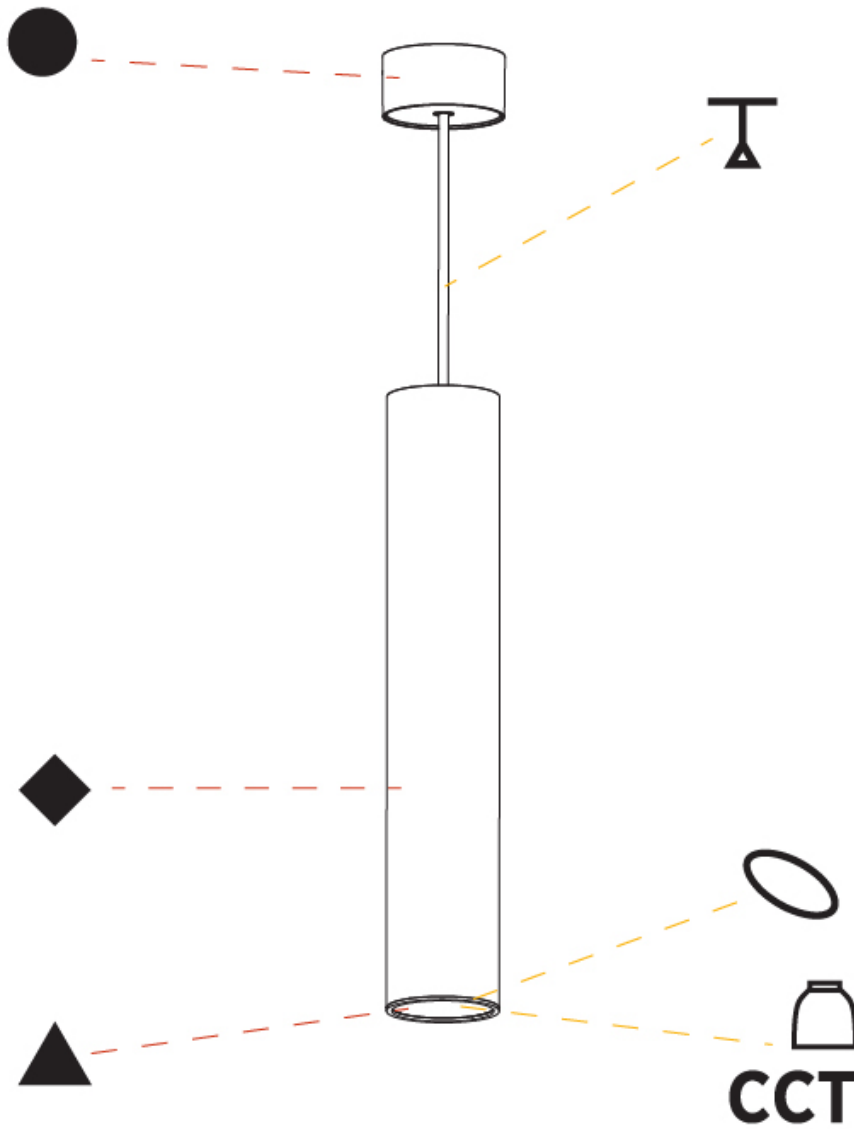

HANGOVER MONOPOINT SURFACE CANOPY SUSPENSION

A300169-

PROJECT
TYPE
SPECIFIER
QUANTITY
DATE