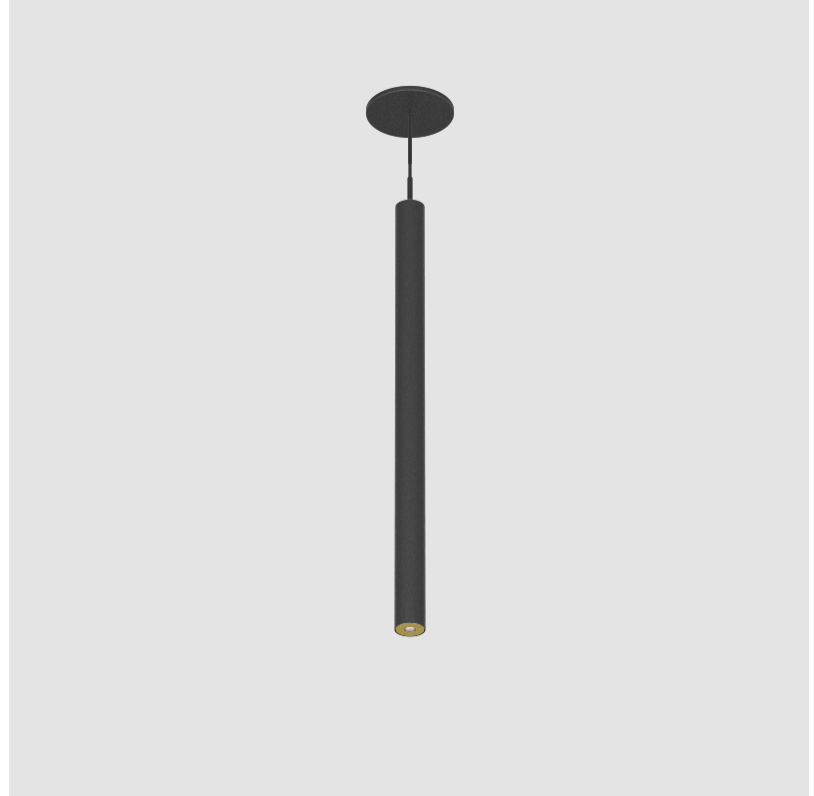

HANGOVER PLUG MONOPOINT RECESSED CANOPY SUSPENSION

A30841-

PROJECT
TYPE
SPECIFIER
QUANTITY
DATE

A

HANGOVER PLUG SHINE MONOPOINT RECESSED CANOPY SUSPENSION

PROJECT
TYPE
SPECIFIER
QUANTITY
DATE

A30842-

base number	Color Temperature	Finishes (Diamond)	Finishes (Triangle)	Finishes (Circle)	Lens Options	Shine Ring	Cable Options
-------------	-------------------	--------------------	---------------------	-------------------	--------------	------------	---------------