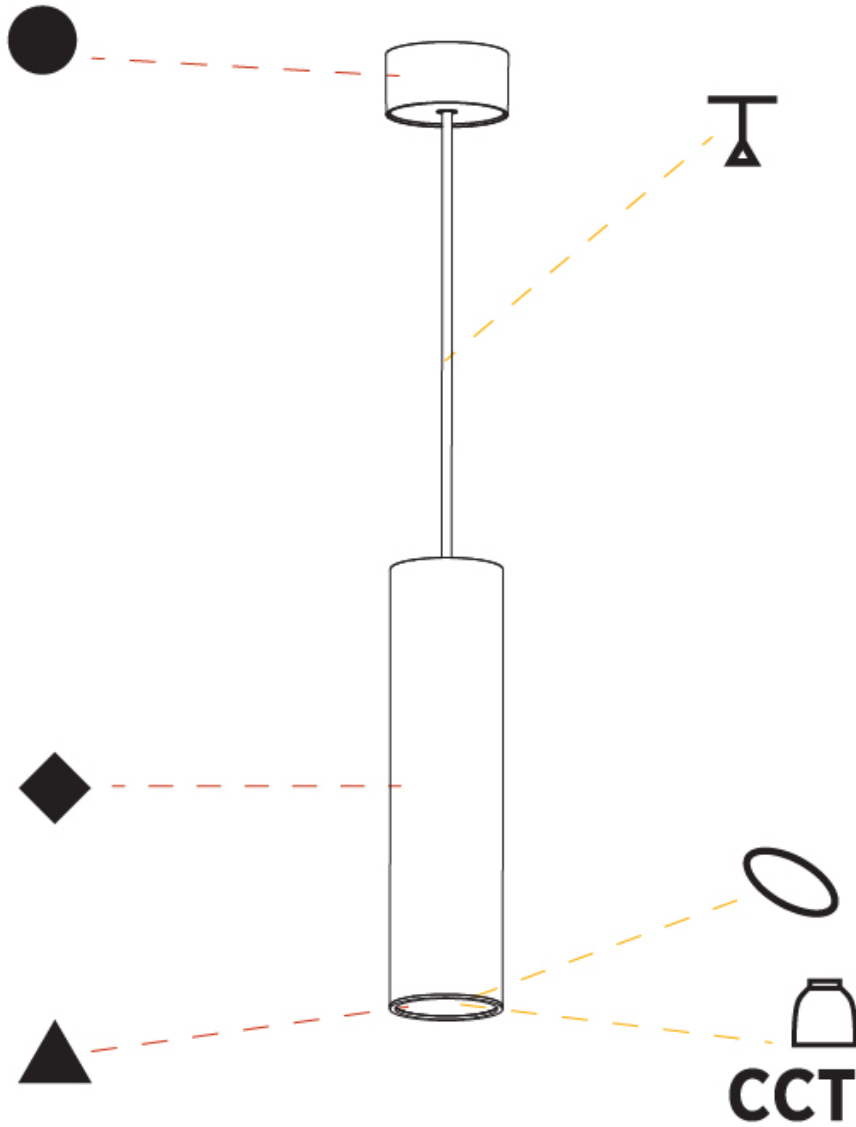

HANGOVER MONOPOINT SURFACE CANOPY SUSPENSION

A300167-

PROJECT	_____
TYPE	_____
SPECIFIER	_____
QUANTITY	_____
DATE	_____