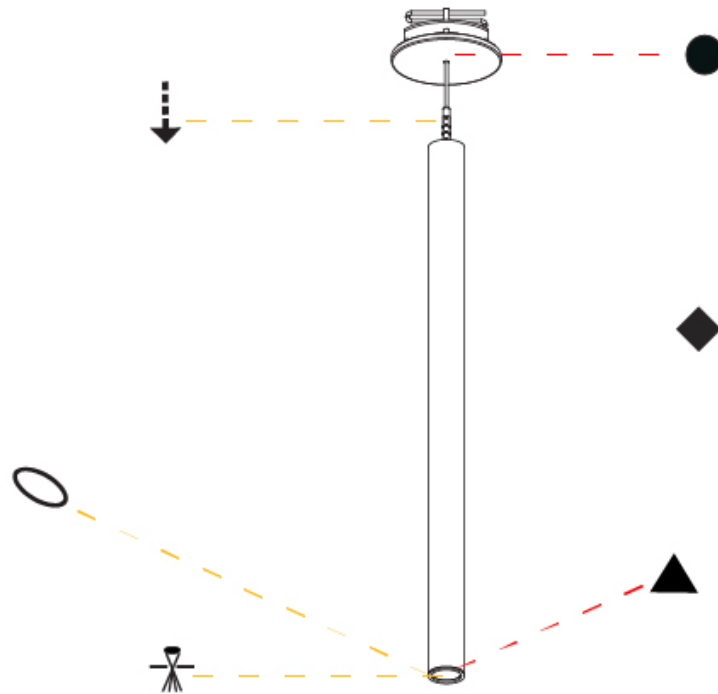

HANGOVER PLUG SHINE MONOPOINT RECESSED CANOPY SUSPENSION

A30844-

PROJECT	_____
TYPE	_____
SPECIFIER	_____
QUANTITY	_____
DATE	_____

A