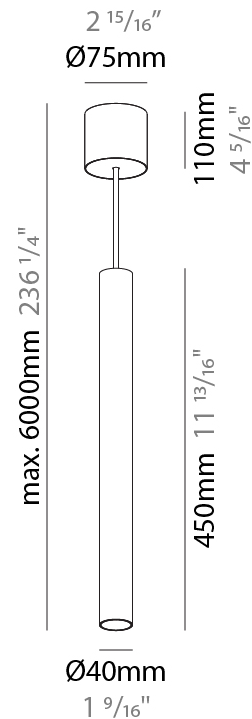

GENERAL

Series: Hangover
Subseries: Hangover Monopoint Surface Canopy
Partner: Prolicht
Division: Architectural
Installation: Suspension
Product Type: Pendant
Mounting Location: Ceiling
Light Distribution: Direct

PHYSICAL

Shape: Cylinder
Diameter (mm): 40
Diameter (in): 1 9/16
Height (mm): 450
Height (in): 17 13/16
Max. Overall Height (mm): 2450
Max. Overall Height (in): 96 7/16
Diffuser: Shine Ring 0-6
Fixture Finish: SSR / BKV / CWI / CRY / HAB / UFT / ITA / RUA / FTG / MYG / LOD / PUS / FRO / FUP / KIA / POP / BLS / SPG / MEY / GOH / CHC / COM / ABZ / JAG / OBR / MOS / ROR
Fixture Material: Aluminum
Cable Details: 2000mm / 6000mm Cable in White / Black / Orange / Red

ELECTRICAL

Lamp Type: LED (Zhaga Standard)
Input Wattage (W): 10.9
Total Output Wattage (W): 9
Dimming: Non-Dimmable
Driver Included: Yes
Driver Location: Integrated
Driver Type: Constant Current
Driver Class: Class 2
Housing: ENCP3
Input Voltage (V): 120
Constant Current (mA): 500
Upon Request: Remote: 0-10Vdc dimming / Phase dimming 120Vac

LED

Number of LEDs: 1
Color Temperature (°K): 2700 / 3000 / 4000
Max. Delivered Lumen (lm): 842
CRI: >90 CRI
Efficiency (%): 86
Lamp Life (hrs): 50000
Upon Request: ***3500K available in minimum quantities (larger quantities upon request)

OPTICAL

Reflector: 40 / 50

RATINGS AND CERTIFICATIONS

Certified By: Certified for North American Standards
IP rating: IP20