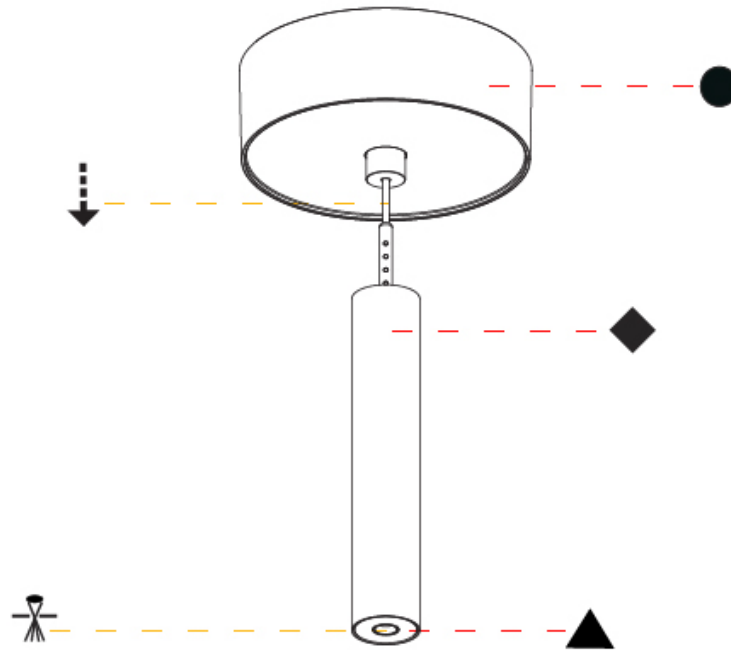

OPTICAL

Optic°: 24 / 32 / 34 / 55 / 58

RATINGS AND CERTIFICATIONS

Certified By: Certified for North American Standards
IP rating: IP20

HANGOVER PLUG MONOPOINT SURFACE CANOPY SUSPENSION

A30824-

PROJECT	_____
TYPE	_____
SPECIFIER	_____
QUANTITY	_____
DATE	_____