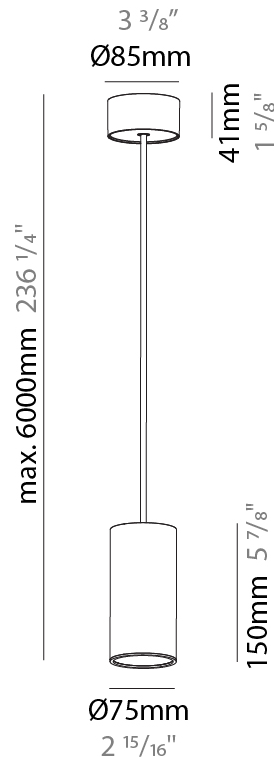

GENERAL

Series: Hangover
Subseries: Hangover Monopoint Surface Canopy
Partner: Prolicht
Division: Architectural
Installation: Suspension
Product Type: Pendant
Mounting Location: Ceiling
Light Distribution: Direct

PHYSICAL

Shape: Cylinder
Diameter (mm): 75
Diameter (in): 2 15/16
Height (mm): 150
Height (in): 5 7/8
Max. Overall Height (mm): 2150
Max. Overall Height (in): 84 5/8
Diffuser: Shine Ring 0-6
Fixture Finish: SSR / BKV / CWI / CRY / HAB / UFT / ITA / RUA / FTG / MYG / LOD / PUS / FRO / FUP / KIA / POP / BLS / SPG / MEY / GOH / CHC / COM / ABZ / JAG / OBR / MOS / ROR
Fixture Material: Aluminum
Cable Details: 2000mm / 6000mm Cable in White / Black / Orange / Red

ELECTRICAL

Lamp Type: LED (Zhaga Standard)
Input Wattage (W): 10.95
Total Output Wattage (W): 9.18
Dimming: Non-Dimmable
Driver Included: Yes
Driver Location: Integrated
Driver Type: Constant Current
Driver Class: Class 2
Input Voltage (V): 120
Constant Current (MA): 500
Upon Request: Remote: 0-10Vdc dimming / Phase dimming 120Vac / Non-dimming 120/277Vac

LED

Number of LEDs: 1
Color Temperature (°K): 2700 / 3000 / 4000
Max. Delivered Lumen (lm): 923
CRI: >90 CRI
Efficiency (%): 86
Lamp Life (hrs): 50000

OPTICAL

Reflector°: 18 / 36 / 52

RATINGS AND CERTIFICATIONS

Certified By: Certified for North American Standards
IP rating: IP20