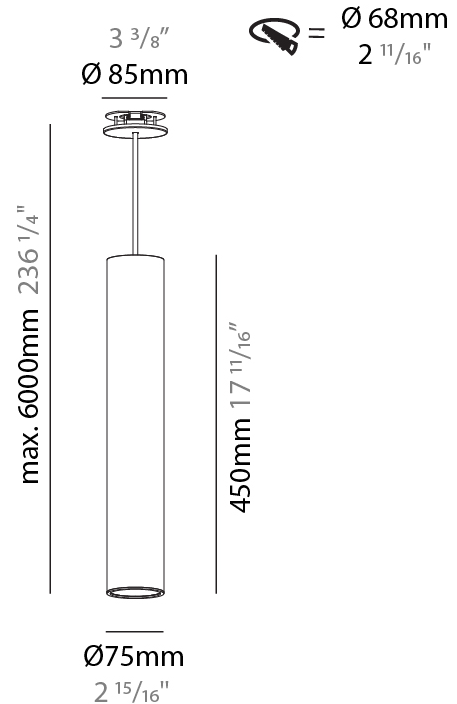

PHYSICAL

Shape: Cylinder
Diameter (mm): 75
Diameter (in): 2 15/16
Height (mm): 450
Height (in): 17 11/16
Max. Overall Height (mm): 2450
Max. Overall Height (in): 96 7/16
Light Distribution: Direct / Indirect
Diffuser: Shine Ring 0-6
Fixture Finish: SSR / BKV / CWI / CRY / HAB / UFT / ITA / RUA / FTG / MYG / LOD / PUS / FRO / FUP / KIA / POP / BLS / SPG / MEY / GOH / GUM / CHC / COM / ABZ / JAG / OBR / MOS / ROR
Fixture Material: Aluminum
Cable Details: 2000mm / 6000mm Cable in White / Black / Orange / Red
Cut-out Measurements: 68mm / 2 11/16"

ELECTRICAL

Lamp Type: LED (Zhaga Standard)
Input Wattage (W): 19
Total Output Wattage (W): 17.2
Dimming: Non-Dimming / Phase Dimming (120vac Only)
Driver Included: Yes
Driver Location: Integrated
Driver Type: Constant Current - Universal
Driver Class: Class 2
Input Voltage (V): 120 - 277
Constant Current (MA): 500
Upon Request: (Not included - see components) Remote: 0-10Vdc dimming

LED

Number of LEDs: 1
Color Temperature (*K): 2700 / 3000 / 4000
Max. Delivered Lumen (lm): 923
CRI: >90 CRI
Lamp Life (hrs): 50000
Upon Request: ***3500K available in minimum quantities (larger quantities upon request)

OPTICAL

Reflector: 18 / 36 / 52

RATINGS AND CERTIFICATIONS

Certified By: Certified for North American Standards
IP rating: IP20