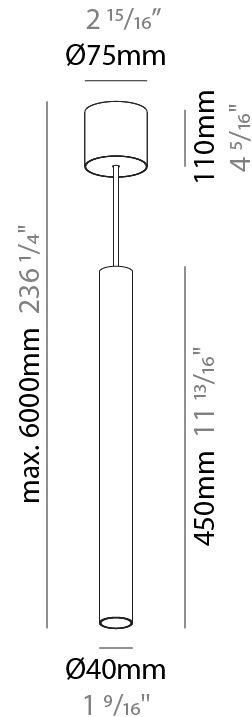

GENERAL

Series: Hangover
Subseries: Hangover Monopoint Surface Canopy
Brand: Prolicht
Division: Architectural
Mounting Type: Suspension
Mounting Location: Ceiling
Subcategory: Pendant

PHYSICAL

Shape: Cylinder
Diameter (mm): 40
Diameter (in): 1 9/16
Height (mm): 450
Height (in): 17 13/16
Max. Overall Height (mm): 2450
Max. Overall Height (in): 96 7/16
Light Distribution: Downlight
Diffuser: Shine Ring 0-6
Fixture Finish: SSR / BKV / CWI / CRY / HAB / UFT / ITA / RUA / FTG / MYG / LOD / PUS / FRO / FUP / KIA / POP / BLS / SPG / MEY / GOH / GUM / CHC / COM / ABZ / JAG / OBR / MOS / ROR
Fixture Material: Aluminum
Cable Details: 2000mm / 6000mm Cable in White / Black / Orange / Red

ELECTRICAL

Lamp Type: LED (Zhaga Standard)
Input Wattage (W): 10.9
Total Output Wattage (W): 9
Dimming: Non-Dimmable
Driver Included: Yes
Driver Location: Integrated
Driver Type: Constant Current
Driver Class: Class 2
Housing: ENCP3
Input Voltage (V): 120
Constant Current (MA): 500
Upon Request: Remote: 0-10Vdc dimming / Phase dimming 120Vac

LED

Number of LEDs: 1
Color Temperature (°K): 2700 / 3000 / 4000
Max. Delivered Lumen (lm): 842
CRI: >90 CRI
Efficiency (%): 86
Lamp Life (hrs): 50000
Upon Request: ***3500K available in minimum quantities (larger quantities upon request)

OPTICAL

Reflector: 40 / 50

RATINGS AND CERTIFICATIONS

Certified By: Certified for North American Standards
IP rating: IP20