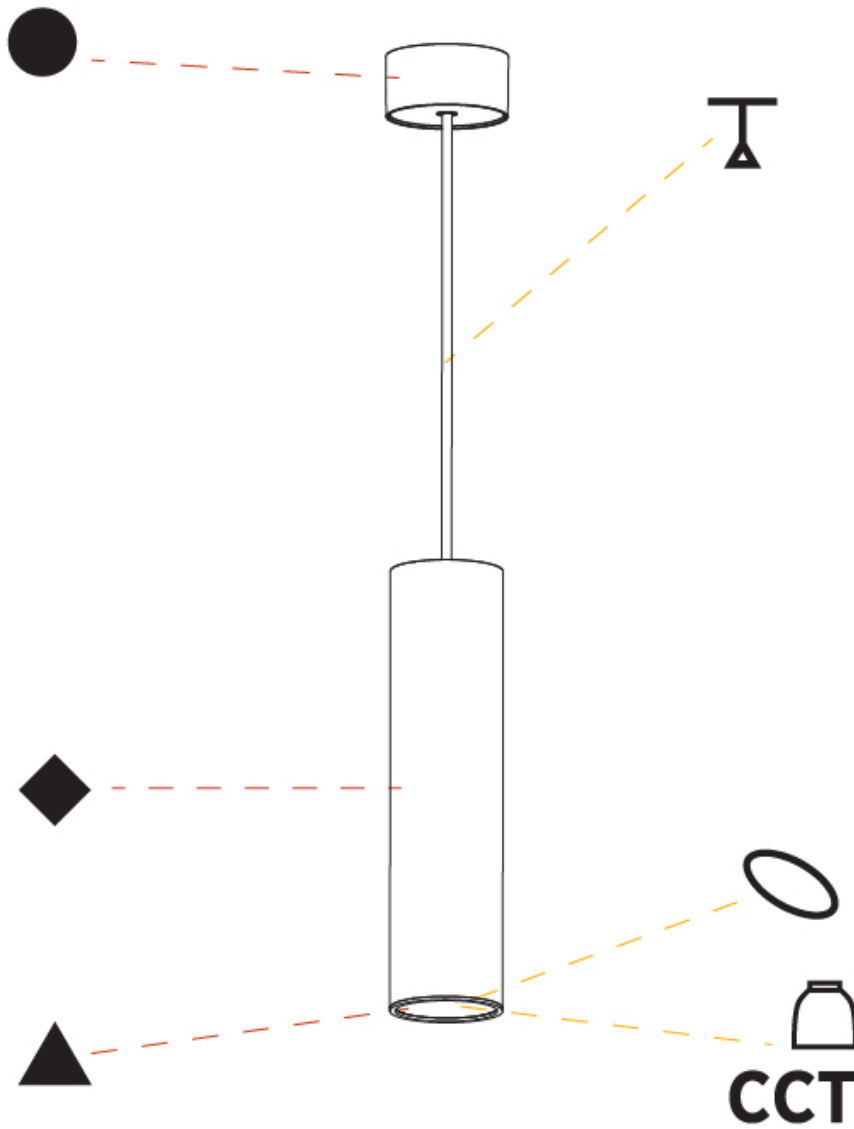

HANGOVER MONOPOINT SURFACE CANOPY SUSPENSION

A300167-

PROJECT
TYPE
SPECIFIER
QUANTITY
DATE