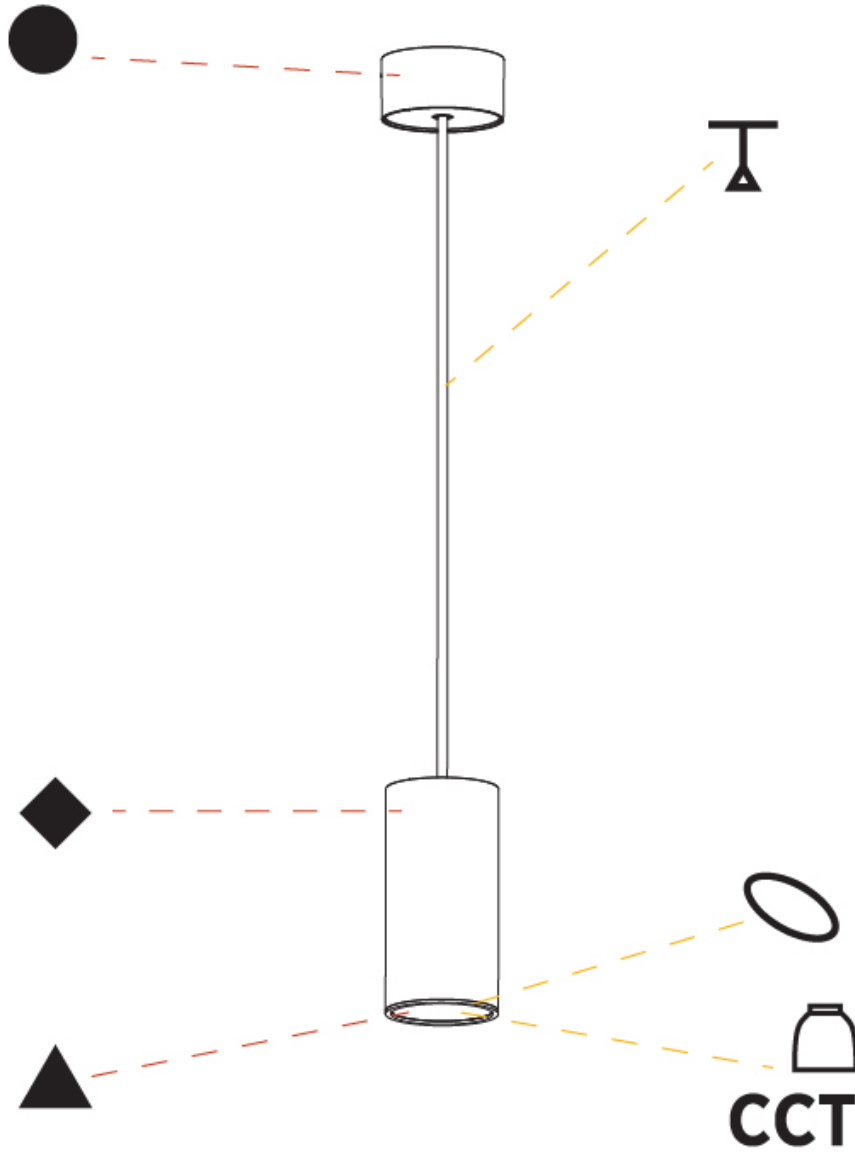

HANGOVER MONOPOINT SURFACE CANOPY SUSPENSION

A300165-

PROJECT	_____
TYPE	_____
SPECIFIER	_____
QUANTITY	_____
DATE	_____