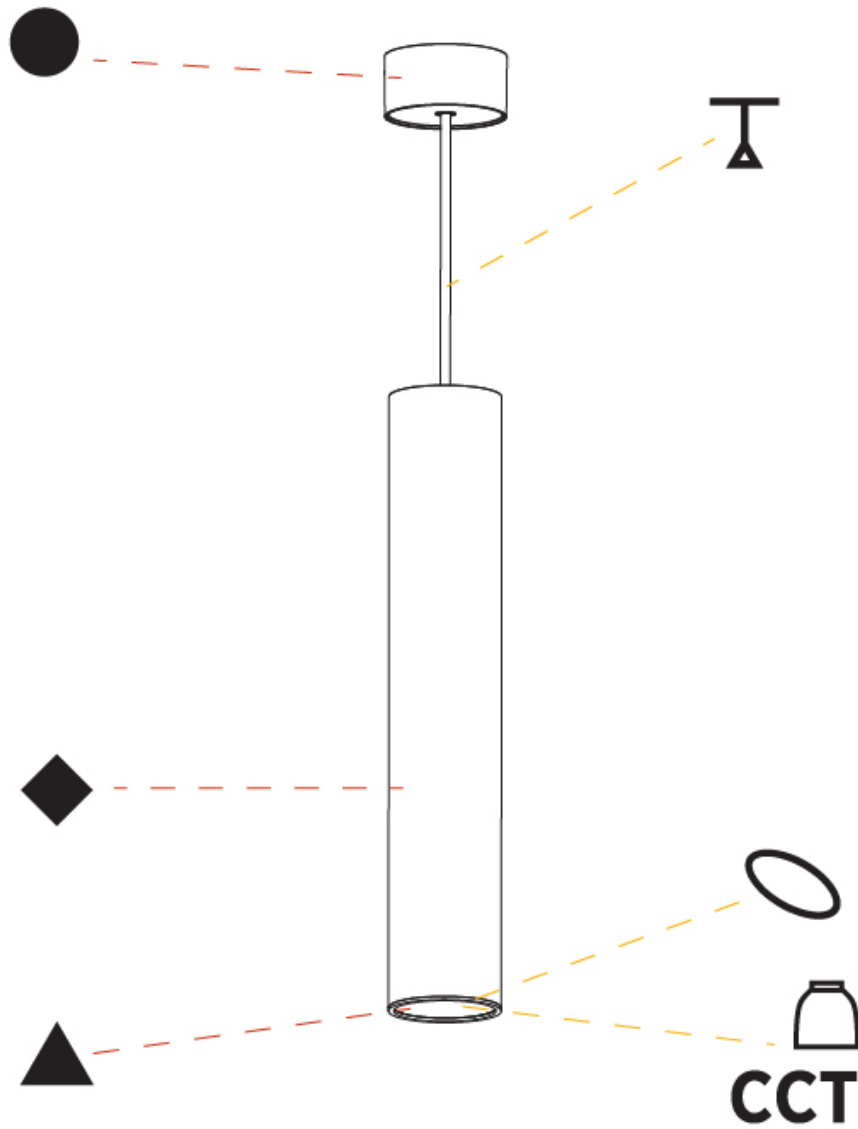

HANGOVER MONOPOINT SURFACE CANOPY SUSPENSION

A300169-

PROJECT
TYPE
SPECIFIER
QUANTITY
DATE

A