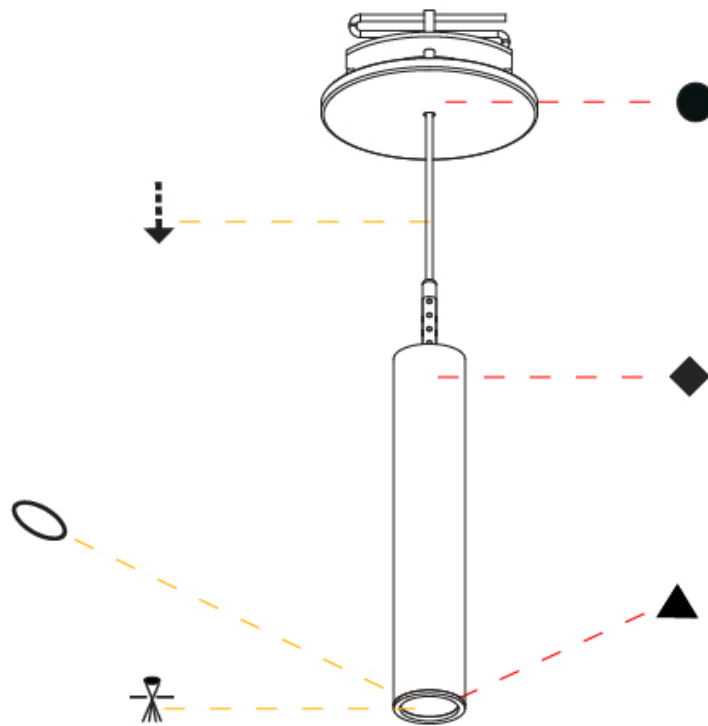

HANGOVER PLUG SHINE MONOPOINT RECESSED CANOPY SUSPENSION

A30842-

PROJECT _____

TYPE _____

SPECIFIER _____

QUANTITY _____

DATE _____

A