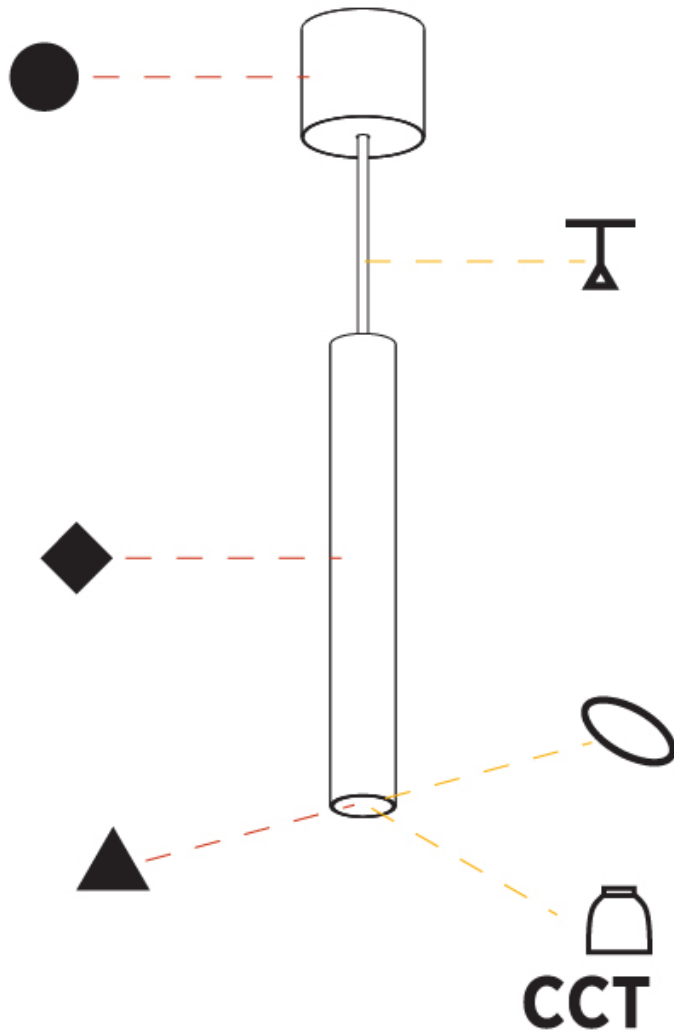

HANGOVER MONOPOINT SURFACE CANOPY SUSPENSION

A300154-

PROJECT	_____
TYPE	_____
SPECIFIER	_____
QUANTITY	_____
DATE	_____

A