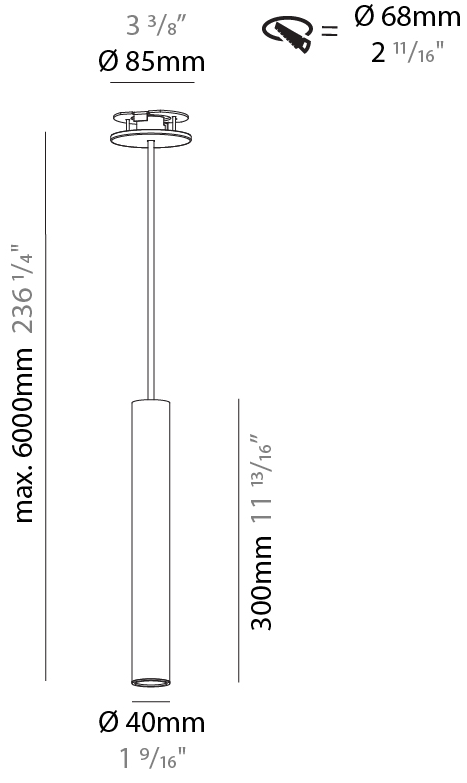

GENERAL

Series: Hangover
Subseries: Hangover Monopoint Recessed Canopy
Brand: Prolicht
Division: Architectural
Mounting Type: Suspension
Mounting Location: Ceiling
Subcategory: Pendant

PHYSICAL

Shape: Cylinder
Diameter (mm): 40
Diameter (in): 1 9/16"
Height (mm): 300
Height (in): 11 13/16"
Max. Overall Height (mm): 2300
Max. Overall Height (in): 90 9/16"
Light Distribution: Downlight
Diffuser: Shine Ring 0-6
Fixture Finish: SSR / BKV / CWI / CRY / HAB / UFT / ITA / RUA / FTG / MYG / LOD / PUS / FRO / FUP / KIA / POP / BLS / SPG / MEY / GOH / GUM / CHC / COM / ABZ / JAG / OBR / MOS / ROR
Fixture Material: Aluminum
Cable Details: 2000mm / 6000mm Cable in White / Black / Orange / Red
Cut-out Measurements: 68mm / 2 11/16"

ELECTRICAL

Lamp Type: LED (Zhaga Standard)
Input Wattage (W): 10.9
Total Output Wattage (W): 9
Dimming: Non-Dimmable
Driver Included: Yes
Driver Location: External
Driver Type: Constant Current
Driver Class: Class 2
Input Voltage (V): 120
Constant Current (mA): 500
Upon Request: Remote: 0-10Vdc dimming / Phase dimming 120Vac

LED

Number of LEDs: 1
Color Temperature (°K): 2700 / 3000 / 4000
Max. Delivered Lumen (lm): 842
CRI: >90 CRI
Lamp Life (hrs): 50000
Upon Request: ***3500K available in minimum quantities (larger quantities upon request)

OPTICAL

Reflector°: 40 / 50

RATINGS AND CERTIFICATIONS

Certified By: Certified for North American Standards
IP rating: IP20