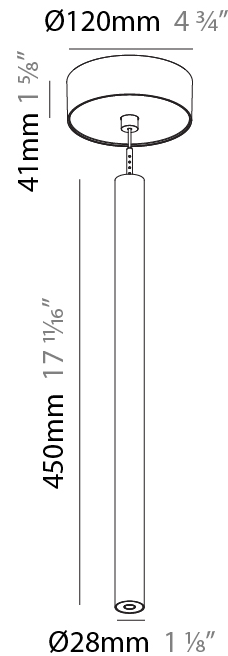

GENERAL

Series: Hangover
Subseries: Hangover Plug Monopoint Surface Canopy
Brand: Prolicht
Division: Architectural
Mounting Type: Suspension
Mounting Location: Ceiling
Subcategory: Pendant

PHYSICAL

Shape: Cylinder
Diameter (mm): 28
Diameter (in): 1 1/8
Height (mm): 450
Height (in): 17 11/16
Max. Overall Height (mm): 2450
Max. Overall Height (in): 96 7/16
Light Distribution: Downlight
Weight (kg): 0.504
Weight (lbs): 1.11
Fixture Finish: [SSR / BKV / CWI / CRY / HAB / UFT / ITA / RUA / FTG / MYG / LOD / PUS / FRO / FUP / KIA / POP / BLS / SPG / MEY / GOH / GUM / CHC / COM / ABZ / JAG / OBR / MOS / ROR](#)
Fixture Material: Aluminum
Cable Details: [2000mm or 4000mm Black Cable](#)

ELECTRICAL

Lamp Type: LED (Zhaga Standard)
Input Wattage (W): 6.6
Total Output Wattage (W): 6
Dimming: Tri-Mode (Non-Dimming and Phase Dimming (120Vac only) and 0-10V Dimming)
Driver Included: Yes
Driver Location: External
Driver Type: Constant Current - Universal
Driver Class: Class 2
Housing: ENCP3 w/quick connect
Input Voltage (V): 120 - 277
Constant Current (MA): 500

LED

Number of LEDs: 1
Color Temperature (°K): [2700 / 3000 / 4000](#)
Max. Delivered Lumen (lm): 330 / 360 / 380
CRI: >90 CRI
Lamp Life (hrs): 50000
Upon Request: ***3500K available in minimum quantities (larger quantities upon request)

OPTICAL

Optic°: [24 / 32 / 34 / 55 / 58](#)

RATINGS AND CERTIFICATIONS

Certified By: Certified for North American Standards
IP rating: IP20