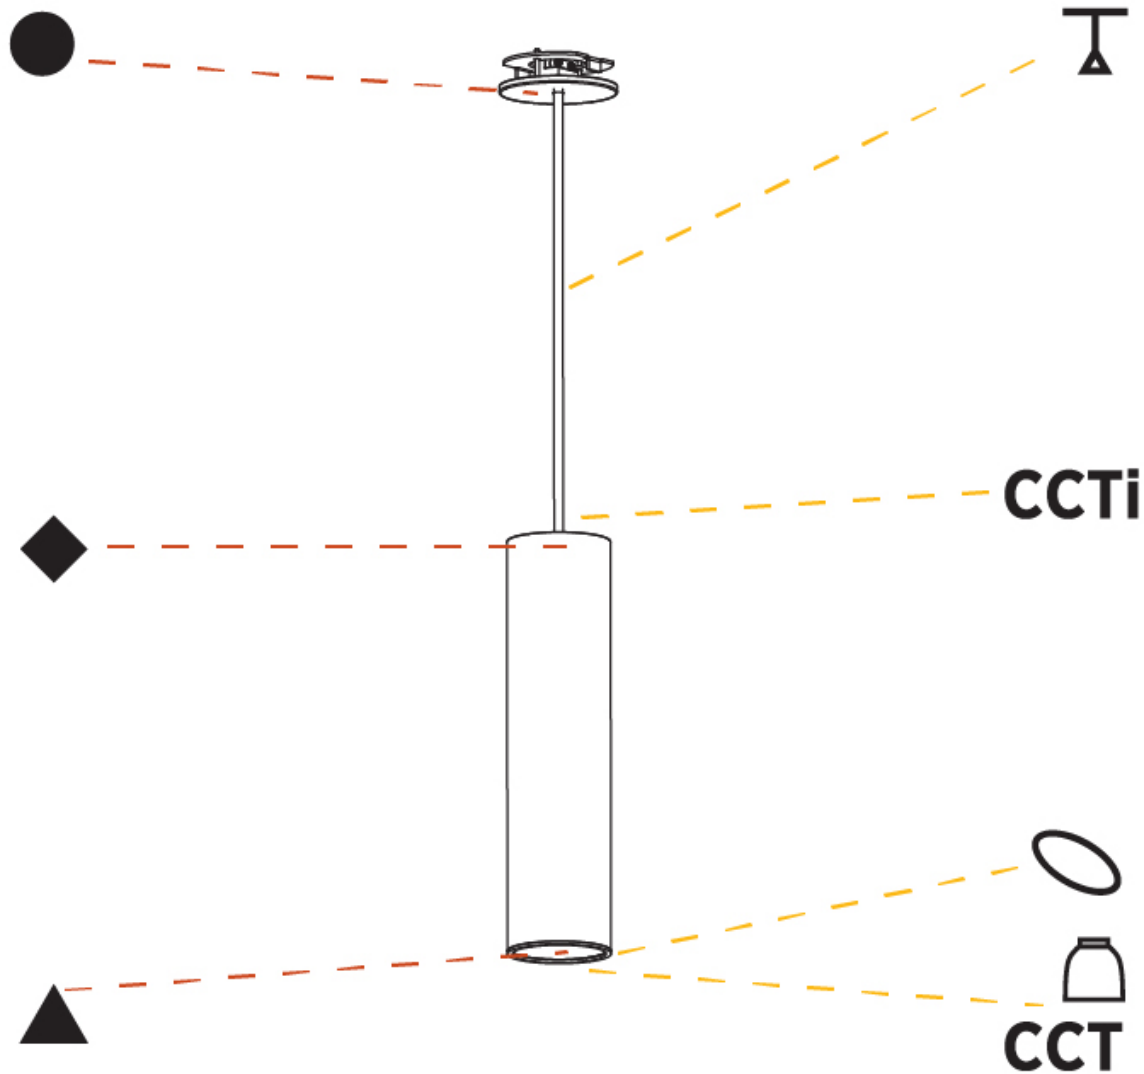

HANGOVER MONOPOINT RECESSED CANOPY SUSPENSION

A300158-

PROJECT
TYPE
SPECIFIER
QUANTITY
DATE

A