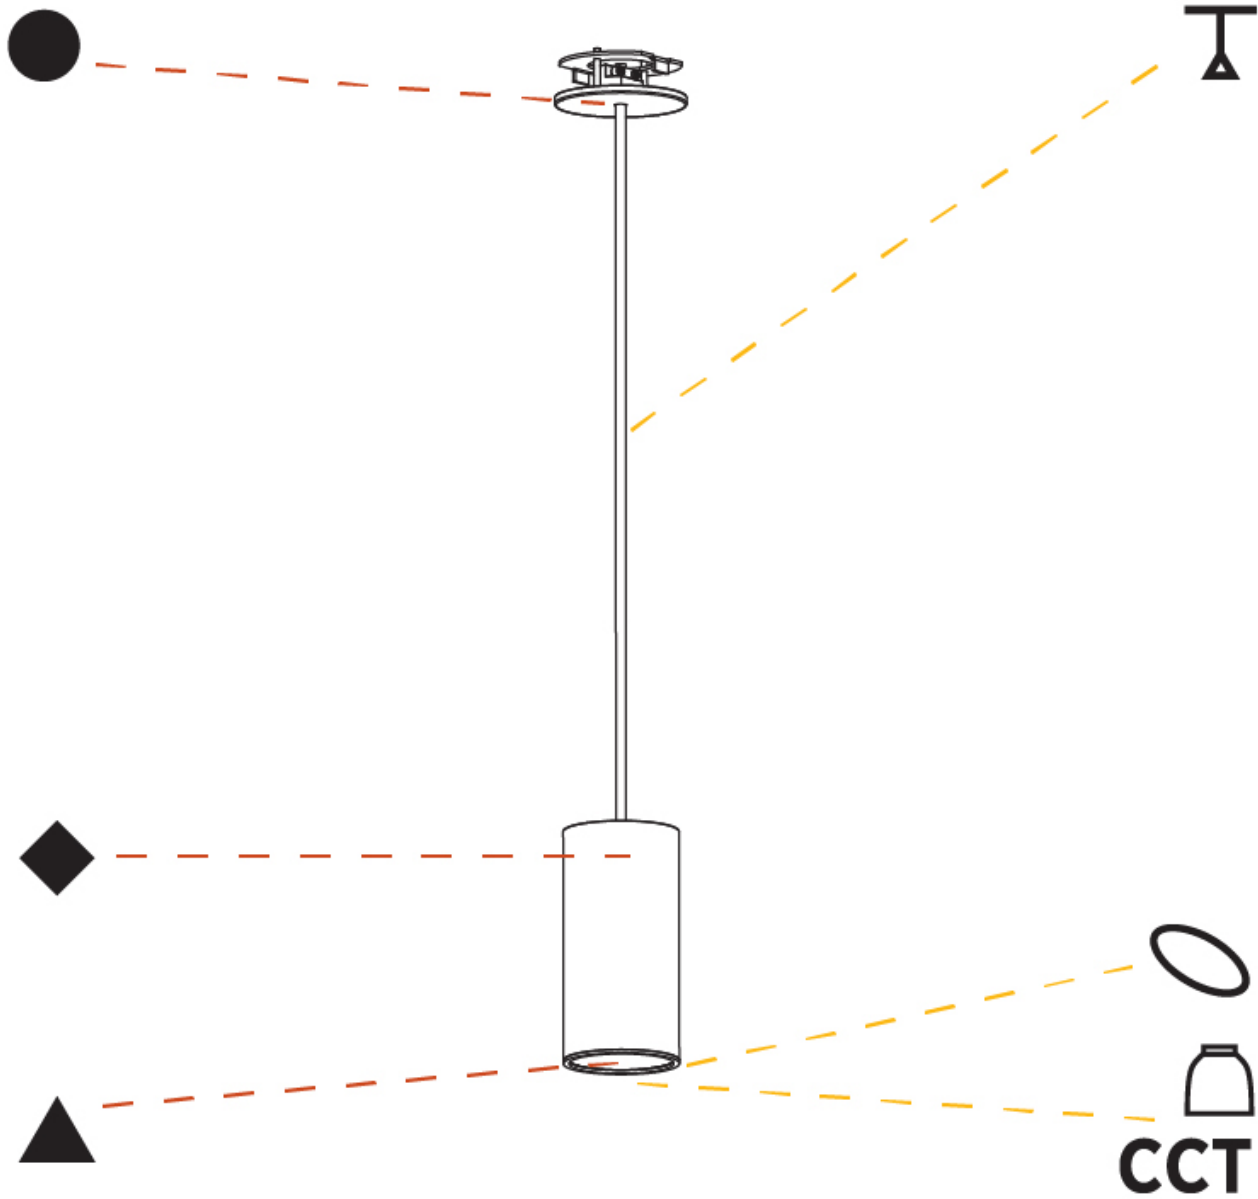

HANGOVER MONOPOINT RECESSED CANOPY SUSPENSION

A300156-

PROJECT	_____
TYPE	_____
SPECIFIER	_____
QUANTITY	_____
DATE	_____

A