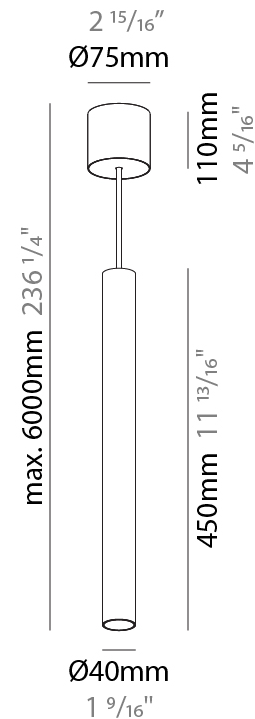

GENERAL

Series: Hangover
Subseries: Hangover Monopoint Surface Canopy
Brand: Prolicht
Division: Architectural
Mounting Type: Suspension
Mounting Location: Ceiling
Subcategory: Pendant

PHYSICAL

Shape: Cylinder
Diameter (mm): 40
Diameter (in): 1 ⁹/₁₆
Height (mm): 450
Height (in): 17 ¹³/₁₆
Max. Overall Height (mm): 2450
Max. Overall Height (in): 96 ⁷/₁₆
Light Distribution: Downlight
Diffuser: Shine Ring 0-6
Fixture Finish: SSR / BKV / CWI / CRY / HAB / UFT / ITA / RUA / FTG / MYG / LOD / PUS / FRO / FUP / KIA / POP / BLS / SPG / MEY / GOH / GUM / CHC / COM / ABZ / JAG / OBR / MOS / ROR
Fixture Material: Aluminum
Cable Details: 2000mm / 6000mm Cable in White / Black / Orange / Red

ELECTRICAL

Lamp Type: LED (Zhaga Standard)
Input Wattage (W): 10.9
Total Output Wattage (W): 9
Dimming: Non-Dimmable
Driver Included: Yes
Driver Location: Integrated
Driver Type: Constant Current
Driver Class: Class 2
Housing: ENCP3
Input Voltage (V): 120
Constant Current (mA): 500
Upon Request: Remote: 0-10Vdc dimming / Phase dimming 120Vac

LED

Number of LEDs: 1
Color Temperature (°K): 2700 / 3000 / 4000
Max. Delivered Lumen (lm): 842
CRI: >90 CRI
Efficiency (%): 86
Lamp Life (hrs): 50000
Upon Request: ***3500K available in minimum quantities (larger quantities upon request)

OPTICAL

Reflector: 40 / 50

RATINGS AND CERTIFICATIONS

Certified By: Certified for North American Standards
IP rating: IP20