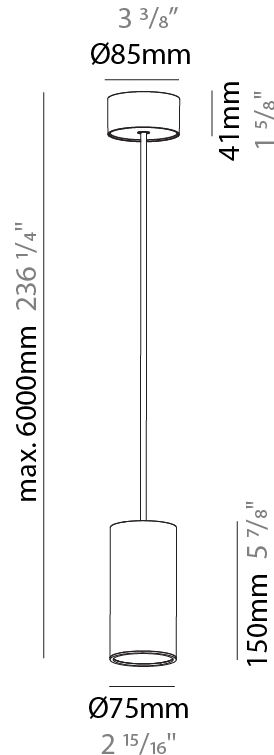

GENERAL

Series: Hangover
Subseries: Hangover Monopoint Surface Canopy
Brand: Prolicht
Division: Architectural
Mounting Type: Suspension
Mounting Location: Ceiling
Subcategory: Pendant

PHYSICAL

Shape: Cylinder
Diameter (mm): 75
Diameter (in): 2 ¹⁵/₁₆
Height (mm): 150
Height (in): 5 ⁷/₈
Max. Overall Height (mm): 2150
Max. Overall Height (in): 84 ⁵/₈
Light Distribution: Direct / Indirect
Diffuser: Shine Ring 0-6
Fixture Finish: SSR / BKV / CWI / CRY / HAB / UFT / ITA / RUA / FTG / MYG / LOD / PUS / FRO / FUP / KIA / POP / BLS / SPG / MEY / GOH / GUM / CHC / COM / ABZ / JAG / OBR / MOS / ROR
Fixture Material: Aluminum
Cable Details: 2000mm / 6000mm Cable in White / Black / Orange / Red

ELECTRICAL

Lamp Type: LED (Zhaga Standard)
Input Wattage (W): 10.9
Total Output Wattage (W): 9
Dimming: Non-Dimmable
Driver Included: Yes
Driver Location: Integrated
Driver Type: Constant Current
Driver Class: Class 2
Housing: ENCP3
Input Voltage (V): 120
Constant Current (MA): 500
Upon Request: Remote: 0-10Vdc dimming / Phase dimming 120Vac

LED

Number of LEDs: 2
Color Temperature (°K): 2700 / 3000 / 4000
Max. Delivered Lumen (lm): 911
CRI: >90 CRI
Efficiency (%): 86
Lamp Life (hrs): 50000

OPTICAL

Reflector: 18 / 36 / 52

RATINGS AND CERTIFICATIONS

Certified By: Certified for North American Standards
IP rating: IP20