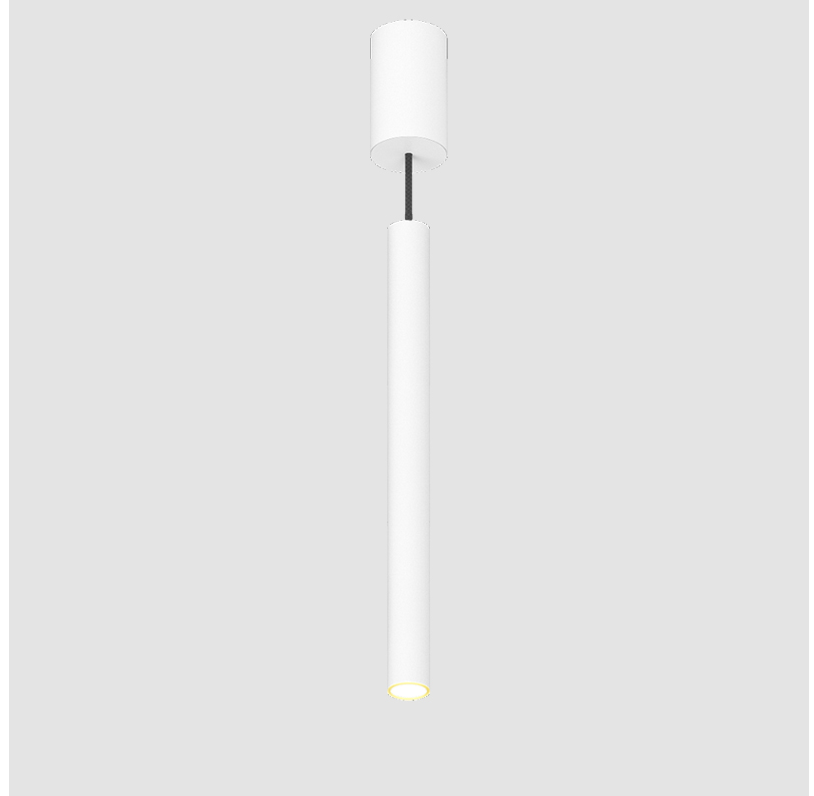

GENERAL

Series: Hangover
Subseries: Hangover Monopoint Surface Canopy
Brand: Prolicht
Division: Architectural
Mounting Type: Suspension
Mounting Location: Ceiling
Subcategory: Pendant

PHYSICAL

Shape: Cylinder
Diameter (mm): 40
Diameter (in): 1 ⁹/₁₆
Height (mm): 450
Height (in): 17 ¹³/₁₆
Max. Overall Height (mm): 2450
Max. Overall Height (in): 96 ⁷/₁₆
Light Distribution: Downlight
Diffuser: Shine Ring 0-6
Fixture Finish: SSR / BKV / CWI / CRY / HAB / UFT / ITA / RUA / FTG / MYG / LOD / PUS / FRO / FUP / KIA / POP / BLS / SPG / MEY / GOH / GUM / CHC / COM / ABZ / JAG / OBR / MOS / ROR
Fixture Material: Aluminum
Cable Details: 2000mm / 6000mm Cable in White / Black / Orange / Red

ELECTRICAL

Lamp Type: LED (Zhaga Standard)
Input Wattage (W): 10.9
Total Output Wattage (W): 9
Dimming: Non-Dimmable
Driver Included: Yes
Driver Location: Integrated
Driver Type: Constant Current
Driver Class: Class 2
Housing: ENCP3
Input Voltage (V): 120
Constant Current (mA): 500
Upon Request: Remote: 0-10Vdc dimming / Phase dimming 120Vac

LED

Number of LEDs: 1
Color Temperature (°K): 2700 / 3000 / 4000
Max. Delivered Lumen (lm): 842
CRI: >90 CRI
Efficiency (%): 86
Lamp Life (hrs): 50000
Upon Request: ***3500K available in minimum quantities (larger quantities upon request)

OPTICAL

Reflector: 40 / 50

RATINGS AND CERTIFICATIONS

Certified By: Certified for North American Standards
IP rating: IP20