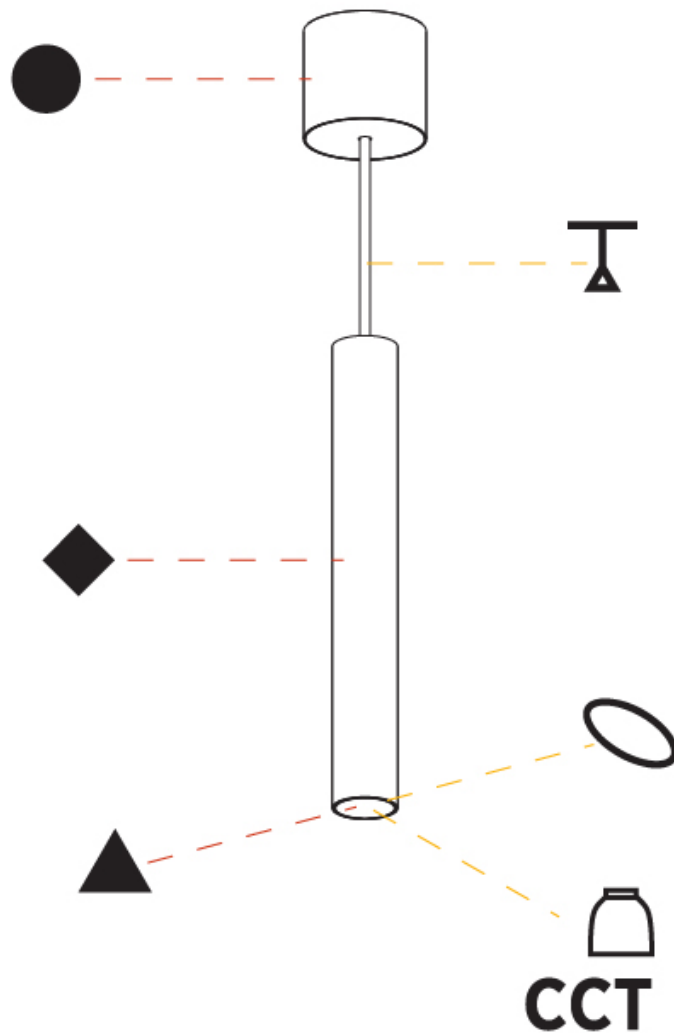

HANGOVER MONOPOINT SURFACE CANOPY SUSPENSION

A300154-

PROJECT	_____
TYPE	_____
SPECIFIER	_____
QUANTITY	_____
DATE	_____

A