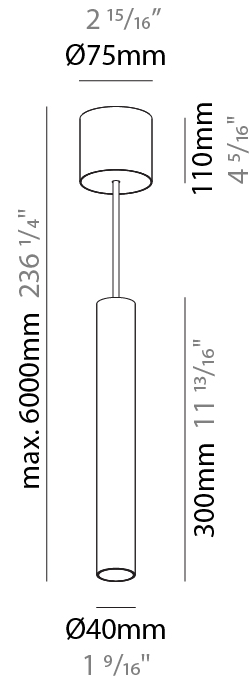

GENERAL

Series: Hangover
Subseries: Hangover Monopoint Surface Canopy
Brand: Prolicht
Division: Architectural
Mounting Type: Suspension
Mounting Location: Ceiling
Subcategory: Pendant

PHYSICAL

Shape: Cylinder
Diameter (mm): 40
Diameter (in): 1 9/16
Height (mm): 300
Height (in): 11 13/16
Max. Overall Height (mm): 2300
Max. Overall Height (in): 90 9/16
Light Distribution: Downlight
Diffuser: Shine Ring 0-6
Fixture Finish: SSR / BKV / CWI / CRY / HAB / UFT / ITA / RUA / FTG / MYG / LOD / PUS / FRO / FUP / KIA / POP / BLS / SPG / MEY / GOH / GUM / CHC / COM / ABZ / JAG / OBR / MOS / ROR
Fixture Material: Aluminum
Cable Details: 2000mm / 6000mmm Cable in White / Black / Orange / Red

ELECTRICAL

Lamp Type: LED (Zhaga Standard)
Input Wattage (W): 10.9
Total Output Wattage (W): 9
Dimming: Non-Dimmable
Driver Included: Yes
Driver Location: Integrated
Driver Type: Constant Current
Driver Class: Class 2
Input Voltage (V): 120
Constant Current (MA): 500
Upon Request: Remote: 0-10Vdc dimming / Phase dimming 120Vac

LED

Number of LEDs: 1
Color Temperature (°K): 2700 / 3000 / 4000
Max. Delivered Lumen (lm): 842
CRI: >90 CRI
Efficiency (%): 86
Lamp Life (hrs): 50000
Upon Request: ***3500K available in minimum quantities (larger quantities upon request)

OPTICAL

Reflector°: 40 / 50

RATINGS AND CERTIFICATIONS

Certified By: Certified for North American Standards
IP rating: IP20