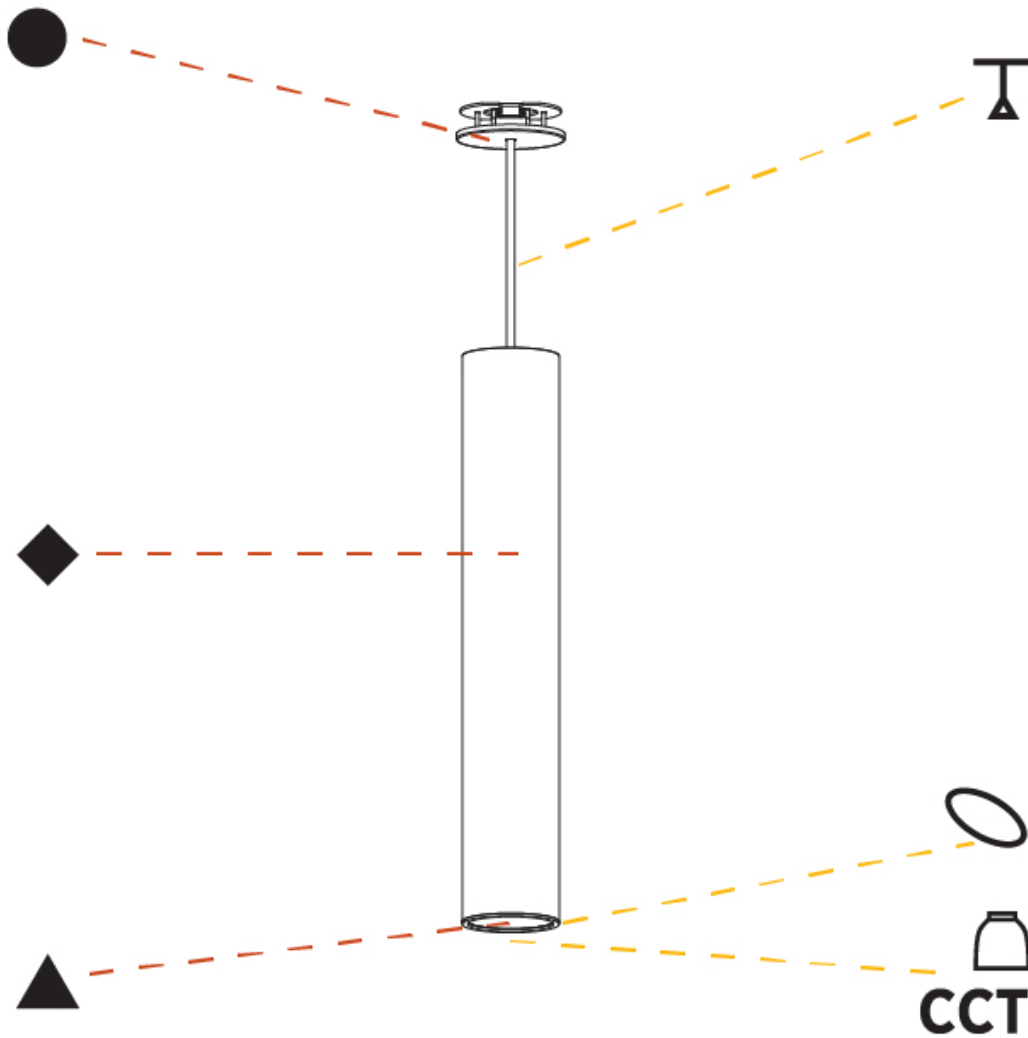

HANGOVER MONOPOINT RECESSED CANOPY SUSPENSION

A300161-

PROJECT
TYPE
SPECIFIER
QUANTITY
DATE

A