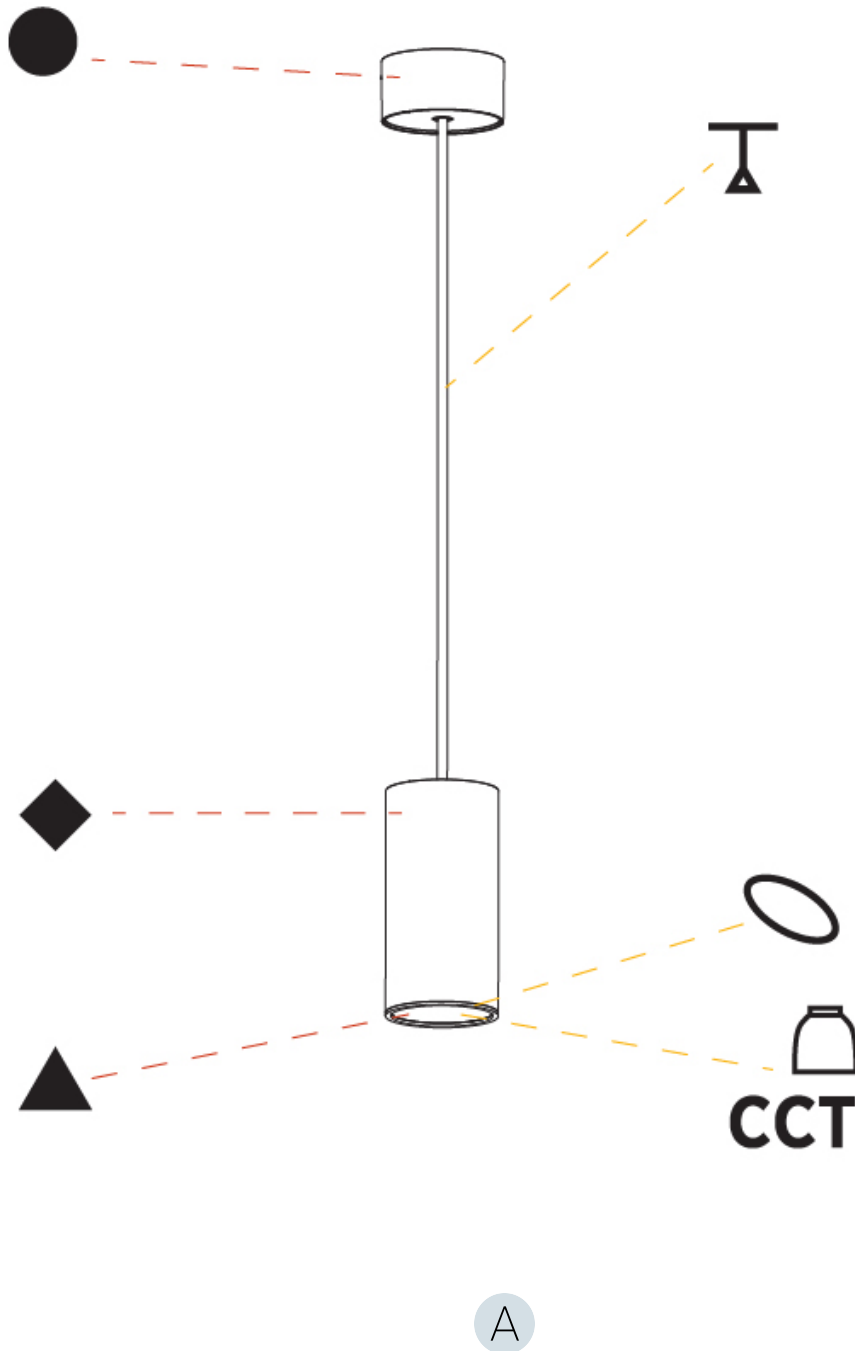

HANGOVER MONOPOINT SURFACE CANOPY SUSPENSION

A300165-

PROJECT
TYPE
SPECIFIER
QUANTITY
DATE