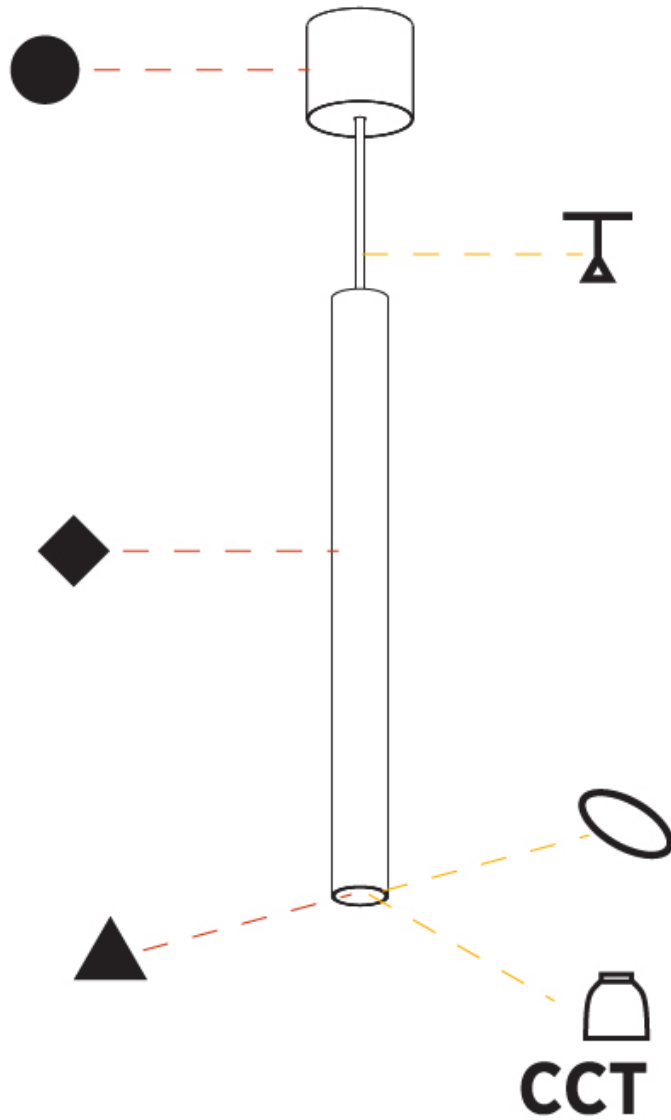

HANGOVER MONOPOINT SURFACE CANOPY SUSPENSION

A300155-

PROJECT	_____
TYPE	_____
SPECIFIER	_____
QUANTITY	_____
DATE	_____