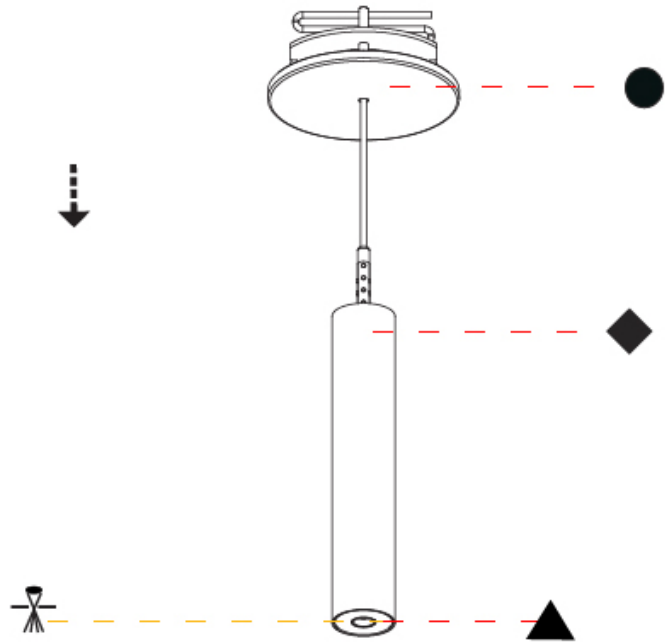

HANGOVER PLUG MONOPOINT RECESSED CANOPY SUSPENSION

A30839-

PROJECT
TYPE
SPECIFIER
QUANTITY
DATE

A