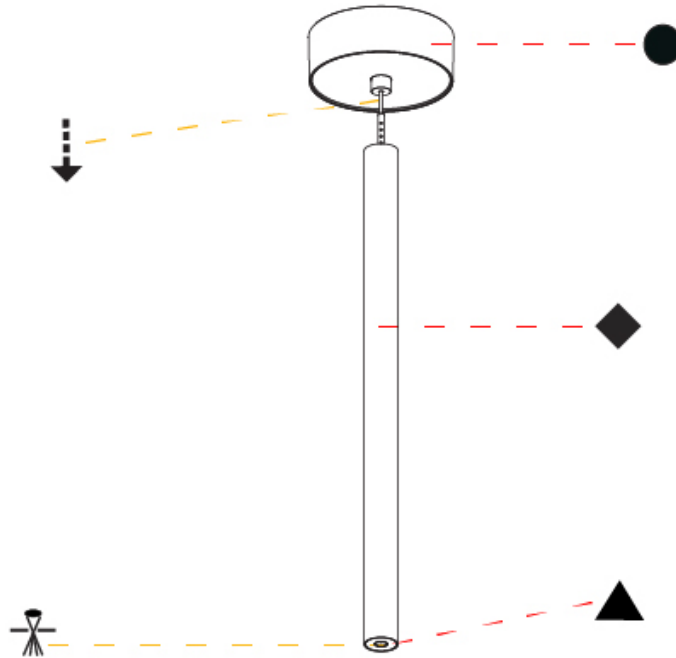

Shape: Cylinder
 Diameter (mm): 28
 Diameter (in): 1 1/8
 Height (mm): 450
 Height (in): 17 11/16
 Max. Overall Height (mm): 2450
 Max. Overall Height (in): 96 7/16
 Light Distribution: Downlight
 Weight (kg): 0.504
 Weight (lbs): 1.11
 Fixture Finish: [SSR / BKV / CWI / CRY / HAB / UFT / ITA / RUA / FTG / MYG / LOD / PUS / FRO / FUP / KIA / POP / BLS / SPG / MEY / GOH / GUM / CHC / COM / ABZ / JAG / OBR / MOS / ROR](#)
 Fixture Material: Aluminum
 Cable Details: [2000mm or 4000mm Black Cable](#)

OPTICAL

Optic°: [24 / 32 / 34 / 55 / 58](#)

RATINGS AND CERTIFICATIONS

Certified By: Certified for North American Standards
 IP rating: IP20

HANGOVER PLUG MONOPOINT SURFACE CANOPY SUSPENSION

A30846-

| |
|-----------|
| PROJECT |
| TYPE |
| SPECIFIER |
| QUANTITY |
| DATE |

Shape: Cylinder
 Diameter (mm): 28
 Diameter (in): 1 1/8
 Height (mm): 450
 Height (in): 17 11/16
 Max. Overall Height (mm): 2450
 Max. Overall Height (in): 96 7/16
 Light Distribution: Downlight
 Weight (kg): 0.64
 Weight (lbs): 1.41
 Diffuser: Shine Ring - Opal / Yellow / Orange / Red / Blue / Green
 Fixture Finish: SSR / BKV / CWI / CRY / HAB / UFT / ITA / RUA / FTG / MYG / LOD / PUS / FRO / FUP / KIA / POP / BLS / SPG / MEY / GOH / GUM / CHC / COM / ABZ / JAG / OBR / MOS / ROR
 Fixture Material: Aluminum
 Cable Details: 2000mm or 4000mm Black Cable