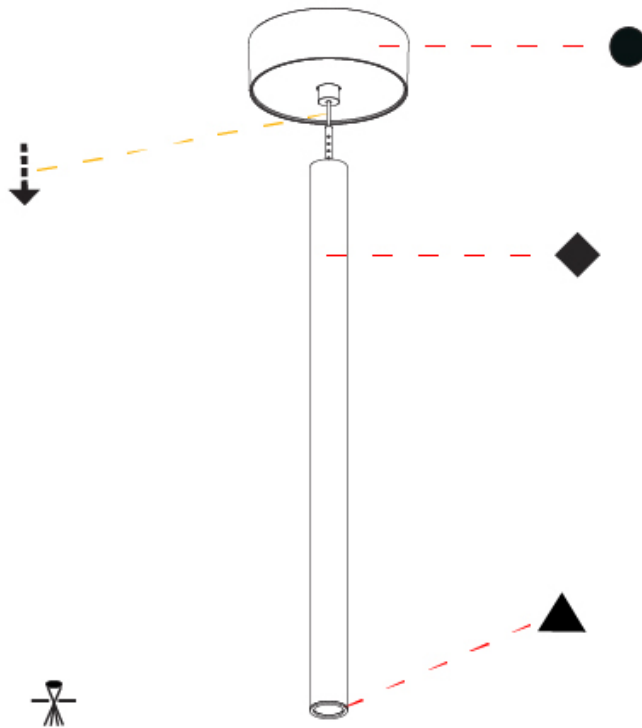

Shape: Cylinder
 Diameter (mm): 28
 Diameter (in): 1 1/8
 Height (mm): 450
 Height (in): 17 11/16
 Max. Overall Height (mm): 2450
 Max. Overall Height (in): 96 7/16
 Light Distribution: Downlight
 Weight (kg): 0.504
 Weight (lbs): 1.11
 Fixture Finish: [SSR / BKV / CWI / CRY / HAB / UFT / ITA / RUA / FTG / MYG / LOD / PUS / FRO / FUP / KIA / POP / BLS / SPG / MEY / GOH / GUM / CHC / COM / ABZ / JAG / OBR / MOS / ROR](#)
 Fixture Material: Aluminum
 Cable Details: [2000mm or 4000mm Black Cable](#)

Shape: Cylinder
 Diameter (mm): 28
 Diameter (in): 1 1/8
 Height (mm): 450
 Height (in): 17 11/16
 Max. Overall Height (mm): 2450
 Max. Overall Height (in): 96 7/16
 Light Distribution: Downlight
 Weight (kg): 0.64
 Weight (lbs): 1.41
 Diffuser: Shine Ring - Opal / Yellow / Orange / Red / Blue / Green
 Fixture Finish: SSR / BKV / CWI / CRY / HAB / UFT / ITA / RUA / FTG / MYG / LOD / PUS / FRO / FUP / KIA / POP / BLS / SPG / MEY / GOH / GUM / CHC / COM / ABZ / JAG / OBR / MOS / ROR
 Fixture Material: Aluminum
 Cable Details: 2000mm or 4000mm Black Cable

OPTICAL

Optic°: 24 / 32 / 58

RATINGS AND CERTIFICATIONS

Certified By: Certified for North American Standards
 IP rating: IP20

HANGOVER PLUG SHINE MONOPOINT SURFACE CANOPY SUSPENSION

A30849-

| |
|-----------|
| PROJECT |
| TYPE |
| SPECIFIER |
| QUANTITY |
| DATE |