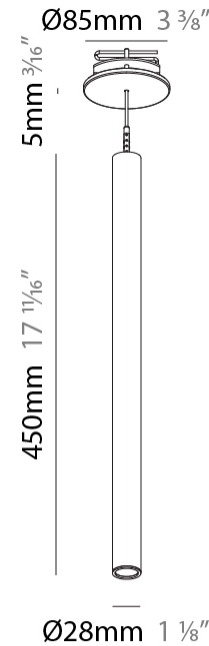

ELECTRICAL

Lamp Type: LED (Zhaga Standard)
Input Wattage (W): 6.6
Total Output Wattage (W): 6
Dimming: Tri-Mode (Non-Dimming and Phase Dimming (120Vac only) and 0-10V Dimming)
Driver Included: Yes
Driver Location: External
Driver Type: Constant Current - Universal
Driver Class: Class 2
Housing: ENCP3 w/Quick Connect
Input Voltage (V): 120 - 277
Constant Current (MA): 500

LED

Number of LEDs: 1
Color Temperature (°K): 2700 / 3000 / 4000
Max. Delivered Lumen (lm): 330 / 360 / 380
CRI: >90 CRI
Efficiency (%): 86
Lamp Life (hrs): 50000
Upon Request: ***3500K available in minimum quantities (larger quantities upon request)

OPTICAL

Optic°: 24 / 32 / 58

RATINGS AND CERTIFICATIONS

Certified By: Certified for North American Standards www.zaneen.com

Apply for international specifications by adding 'INT' at the end of the existing Model #. For assistance on 'custom' specifications, contact zteam@zaneen.com. In a constant effort to supply the best product, we reserve the right to change specifications or materials without notice. The most recent specification sheets are found at zaneen.com