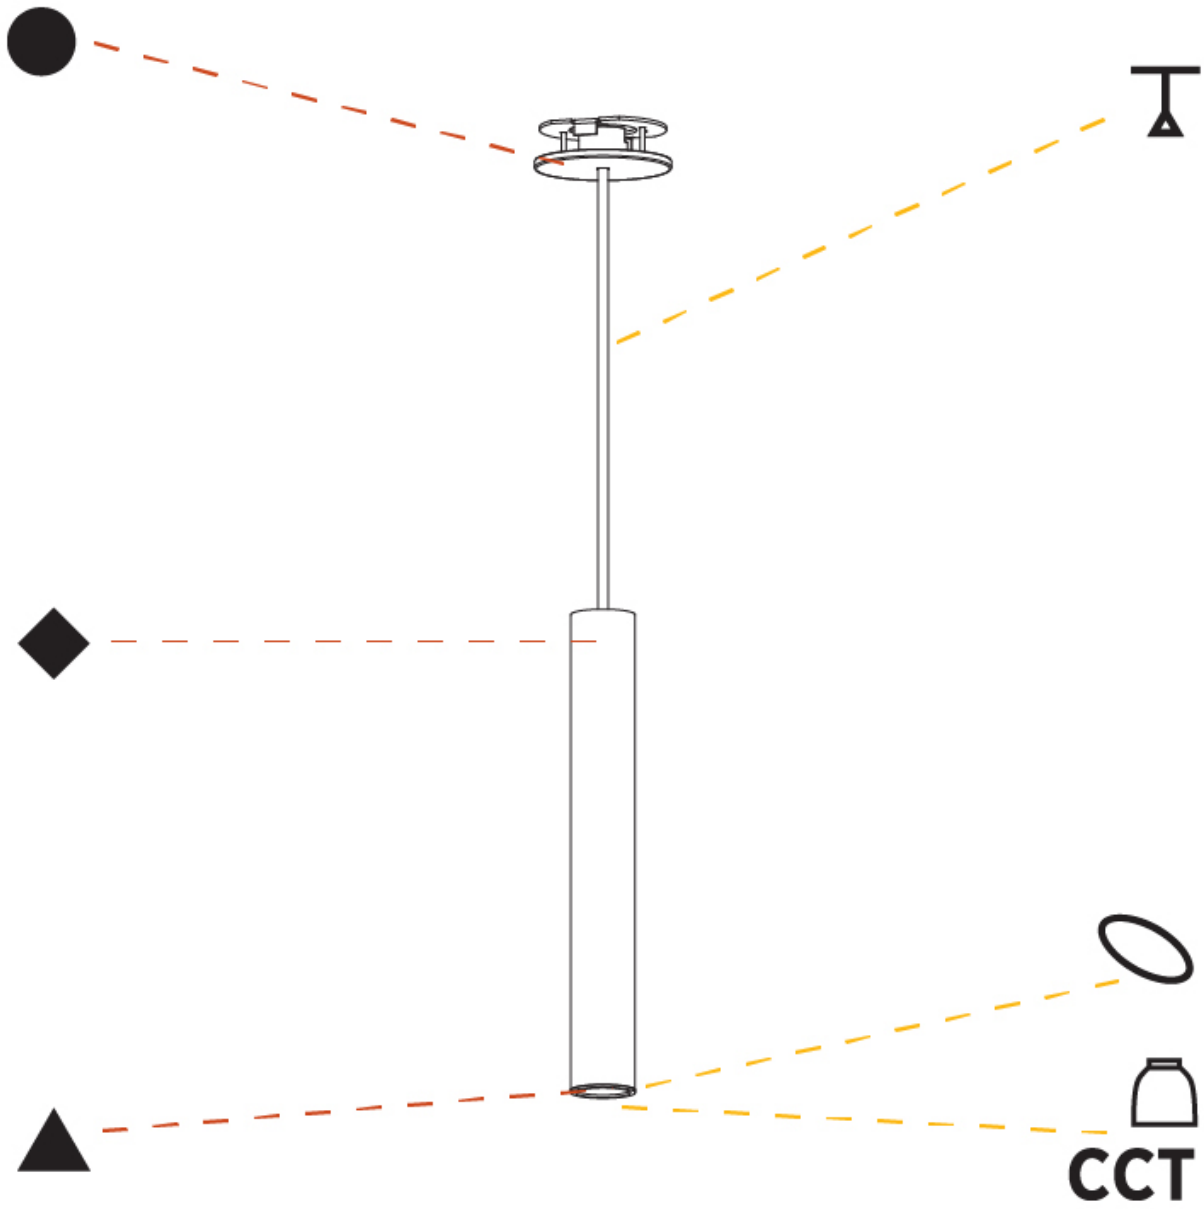

HANGOVER MONOPOINT RECESSED CANOPY SUSPENSION

A300151-

PROJECT
TYPE
SPECIFIER
QUANTITY
DATE