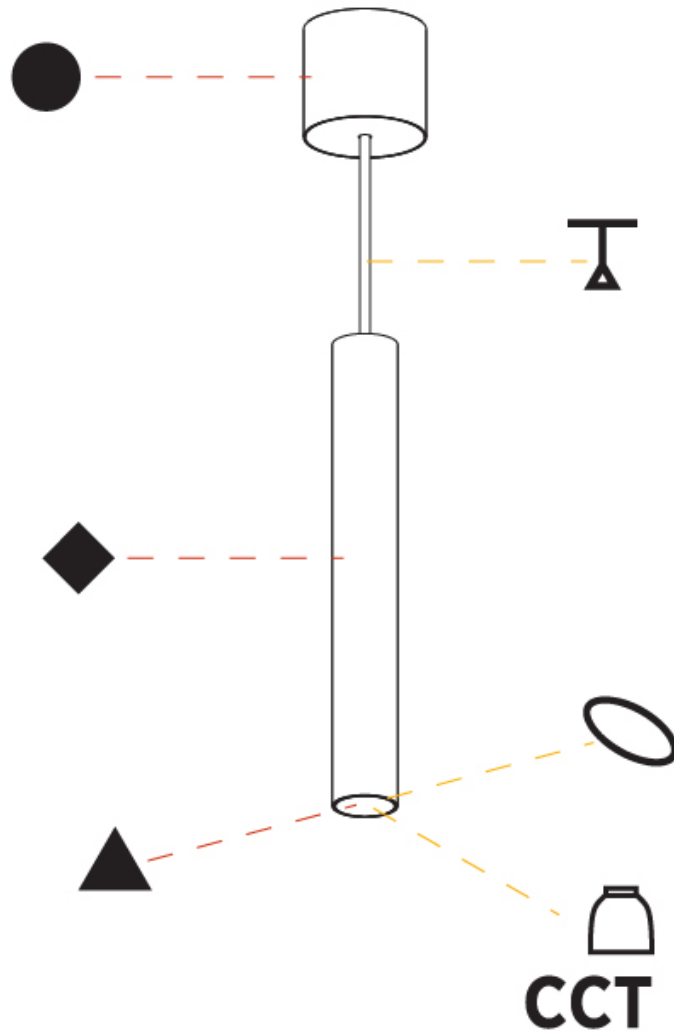

HANGOVER MONOPOINT SURFACE CANOPY SUSPENSION

A300154-

PROJECT
TYPE
SPECIFIER
QUANTITY
DATE