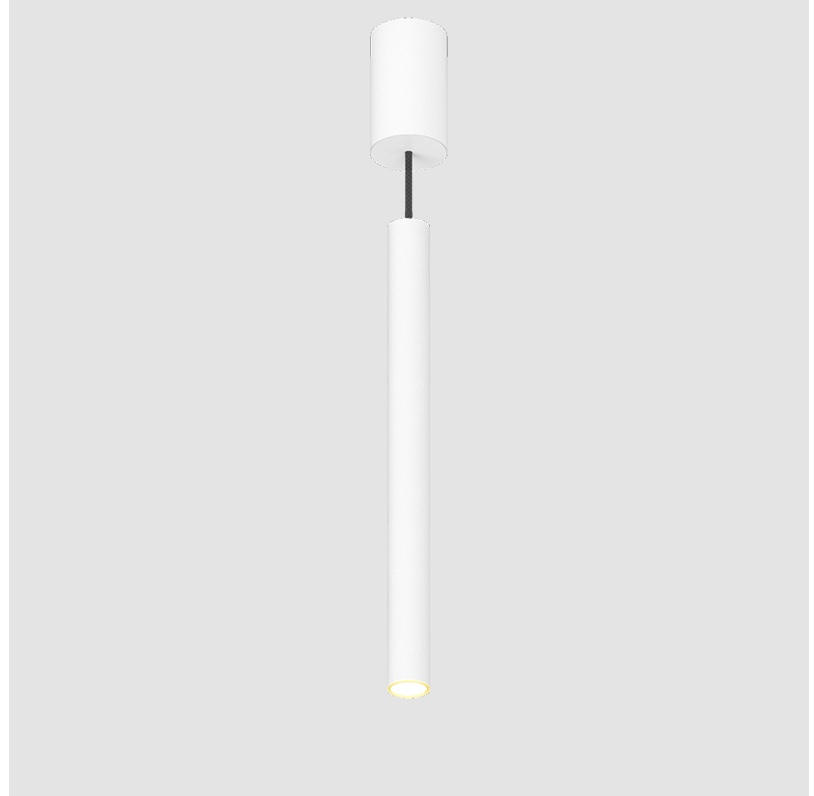

GENERAL

Series: Hangover
Subseries: Hangover Monopoint Surface Canopy
Brand: Prolicht
Division: Architectural
Mounting Type: Suspension
Mounting Location: Ceiling
Subcategory: Pendant

PHYSICAL

Shape: Cylinder
Diameter (mm): 40
Diameter (in): 1 9/16
Height (mm): 450
Height (in): 17 13/16
Max. Overall Height (mm): 2450
Max. Overall Height (in): 96 7/16
Light Distribution: Downlight
Diffuser: Shine Ring 0-6
Fixture Finish: SSR / BKV / CWI / CRY / HAB / LAG / UFT / ITA / RUA / RUR / MIC / FTG / MYG / TWT / LOD / PUS / FRO / FUP / KIA / POP / BLS / SPG / MEY / GOH / GUM / CHC / COM / ABZ / JAG / OBR / MOS / ROR
Fixture Material: Aluminum
Cable Details: 2000mm / 6000mm Cable in White / Black / Orange / Red

ELECTRICAL

Lamp Type: LED (Zhaga Standard)
Input Wattage (W): 10.9
Total Output Wattage (W): 9
Dimming: Non-Dimmable
Driver Included: Yes
Driver Location: Integrated
Driver Type: Constant Current
Driver Class: Class 2
Housing: ENCP3
Input Voltage (V): 120
Constant Current (MA): 500
Upon Request: Remote: 0-10Vdc dimming / Phase dimming 120Vac

LED

Number of LEDs: 1
Color Temperature (°K): 2700 / 3000 / 4000
Max. Delivered Lumen (lm): 842
CRI: >90 CRI
Efficiency (%): 86
Lamp Life (hrs): 50000
Upon Request: ***3500K available in minimum quantities (larger quantities upon request)

OPTICAL

Reflector: 40 / 50

RATINGS AND CERTIFICATIONS

Certified By: Certified for North American Standards
IP rating: IP20