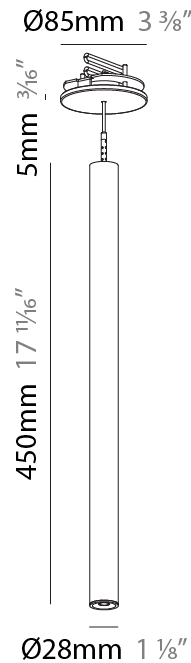

ELECTRICAL

Lamp Type: LED (Zhaga Standard)
Input Wattage (W): 6.4
Total Output Wattage (W): 6
Dimming: Tri-Mode (Non-Dimming and Phase Dimming (120Vac only) and 0-10V Dimming)
Driver Included: Yes
Driver Location: External
Driver Type: Constant Current - Universal
Driver Class: Class 2
Housing: ENCP3 w/Quick Connect
Input Voltage (V): 120 - 277
Constant Current (MA): 500

LED

Number of LEDs: 1
Color Temperature (°K): 2700 / 3000 / 3500 / 4000
Max. Delivered Lumen (lm): Max 381 / 404 / 426 / 438
Nominal Lumen (lm): 460 / 487 / 514 / 528
CRI: >90 CRI
Lamp Life (hrs): 50000

OPTICAL

Reflector: 20 / 26 / 56

RATINGS AND CERTIFICATIONS

Certified By: CSA Certified to UL and CSA Standards

© 2024, T 1800-388-3382, F 416-247-9319, www.zaneen.com

Available for International specifications by adding 'INT' at the end of the existing Model #. For assistance on 'custom' specifications, contact zteam@zaneen.com. In a constant effort to supply the best product, we reserve the right to change specifications or materials without notice. The most recent specification sheets are found at zaneen.com