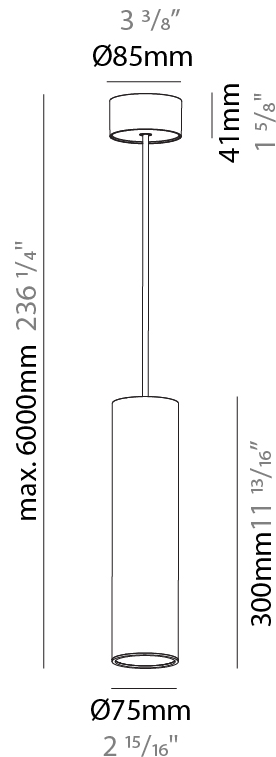

GENERAL

Series: Hangover
Subseries: Hangover Monopoint Surface Canopy
Brand: Prolicht
Division: Architectural
Mounting Type: Suspension
Mounting Location: Ceiling
Subcategory: Pendant

PHYSICAL

Shape: Cylinder
Diameter (mm): 75
Diameter (in): 2 ¹⁵/₁₆
Height (mm): 300
Height (in): 11 ¹³/₁₆
Max. Overall Height (mm): 2300
Max. Overall Height (in): 90 ⁹/₁₆
Light Distribution: Downlight
Diffuser: Shine Ring 0-6
Fixture Finish: SSR / BKV / CWI / CRY / HAB / LAG / UFT / ITA / RUA / RUR / MIC / FTG / MYG / TWT / LOD / PUS / FRO / FUP / KIA / POP / BLS / SPG / MEY / GOH / GUM / CHC / COM / ABZ / JAG / OBR / MOS / ROR
Fixture Material: Aluminum
Cable Details: 2000mm / 6000mm Cable in White / Black / Orange / Red

ELECTRICAL

Lamp Type: LED (Zhaga Standard)
Input Wattage (W): 10.9
Total Output Wattage (W): 9
Dimming: Non-Dimmable
Driver Included: Yes
Driver Location: Integrated
Driver Type: Constant Current
Driver Class: Class 2
Housing: ENCP3
Input Voltage (V): 120
Constant Current (mA): 500
Upon Request: Remote: 0-10Vdc dimming / Phase dimming 120Vac

LED

Number of LEDs: 1
Color Temperature (°K): 2700 / 3000 / 4000
Max. Delivered Lumen (lm): 923
CRI: >90 CRI
Efficiency (%): 86
Lamp Life (hrs): 50000

OPTICAL

Reflector: 18 / 36 / 52

RATINGS AND CERTIFICATIONS

Certified By: Certified for North American Standards
IP rating: IP20