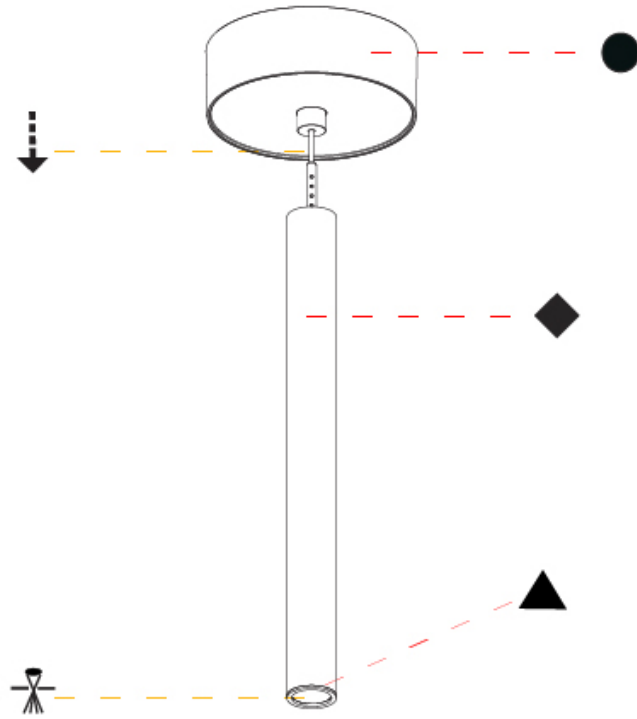

HANGOVER PLUG SHINE MONOPOINT SURFACE CANOPY SUSPENSION

A30848-

PROJECT
TYPE
SPECIFIER
QUANTITY
DATE

A