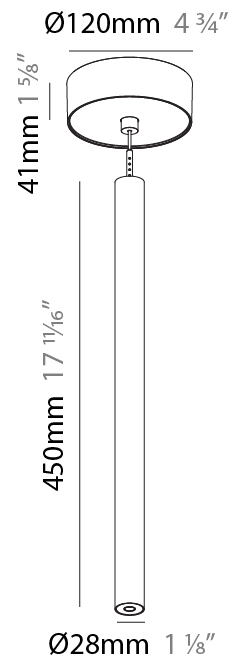

GENERAL

Series: Hangover
Subseries: Hangover Plug Monopoint Surface Canopy
Brand: Prolicht
Division: Architectural
Mounting Type: Suspension
Mounting Location: Ceiling
Subcategory: Pendant

PHYSICAL

Shape: Cylinder
Diameter (mm): 28
Diameter (in): 1 1/8
Height (mm): 450
Height (in): 17 11/16
Max. Overall Height (mm): 2450
Max. Overall Height (in): 96 7/16
Light Distribution: Downlight
Weight (kg): 0.504
Weight (lbs): 1.11
Fixture Finish: SSR / BKV / CWI / CRY / HAB / LAG / UFT / ITA / RUA / RUR / MIC / FTG / MYG / TWT / LOD / PUS / FRO / FUP / KIA / POP / BLS / SPG / MEY / GOH / GUM / CHC / COM / ABZ / JAG / OBR / MOS / ROR
Fixture Material: Aluminum
Cable Details: 2000mm or 4000mm Black Cable

ELECTRICAL

Lamp Type: LED (Zhaga Standard)
Input Wattage (W): 6.6
Total Output Wattage (W): 6
Dimming: Tri-Mode (Non-Dimming and Phase Dimming (120Vac only) and 0-10V Dimming)
Driver Included: Yes
Driver Location: External
Driver Type: Constant Current - Universal
Driver Class: Class 2
Housing: ENCP3 w/quick connect
Input Voltage (V): 120 - 277
Constant Current (MA): 500

LED

Number of LEDs: 1
Color Temperature (°K): 2700 / 3000 / 4000
Max. Delivered Lumen (lm): 330 / 360 / 380
CRI: >90 CRI
Lamp Life (hrs): 50000
Upon Request: ***3500K available in minimum quantities (larger quantities upon request)

OPTICAL

Optic°: 24 / 32 / 34 / 55 / 58

RATINGS AND CERTIFICATIONS

Certified By: Certified for North American Standards
IP rating: IP20