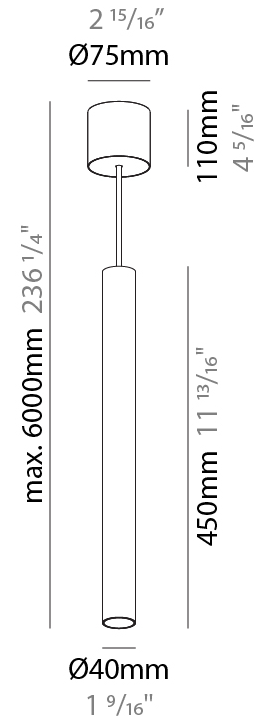

GENERAL

Series: Hangover
Subseries: Hangover Monopoint Surface Canopy
Brand: Prolicht
Division: Architectural
Mounting Type: Suspension
Mounting Location: Ceiling
Subcategory: Pendant

PHYSICAL

Shape: Cylinder
Diameter (mm): 40
Diameter (in): 1 9/16
Height (mm): 450
Height (in): 17 13/16
Max. Overall Height (mm): 2450
Max. Overall Height (in): 96 7/16
Light Distribution: Downlight
Diffuser: Shine Ring 0-6
Fixture Finish: SSR / BKV / CWI / CRY / HAB / LAG / UFT / ITA / RUA / RUR / MIC / FTG / MYG / TWT / LOD / PUS / FRO / FUP / KIA / POP / BLS / SPG / MEY / GOH / GUM / CHC / COM / ABZ / JAG / OBR / MOS / ROR
Fixture Material: Aluminum
Cable Details: 2000mm / 6000mm Cable in White / Black / Orange / Red

ELECTRICAL

Lamp Type: LED (Zhaga Standard)
Input Wattage (W): 10.9
Total Output Wattage (W): 9
Dimming: Non-Dimmable
Driver Included: Yes
Driver Location: Integrated
Driver Type: Constant Current
Driver Class: Class 2
Housing: ENCP3
Input Voltage (V): 120
Constant Current (MA): 500
Upon Request: Remote: 0-10Vdc dimming / Phase dimming 120Vac

LED

Number of LEDs: 1
Color Temperature (°K): 2700 / 3000 / 4000
Max. Delivered Lumen (lm): 842
CRI: >90 CRI
Efficiency (%): 86
Lamp Life (hrs): 50000
Upon Request: ***3500K available in minimum quantities (larger quantities upon request)

OPTICAL

Reflector: 40 / 50

RATINGS AND CERTIFICATIONS

Certified By: Certified for North American Standards
IP rating: IP20