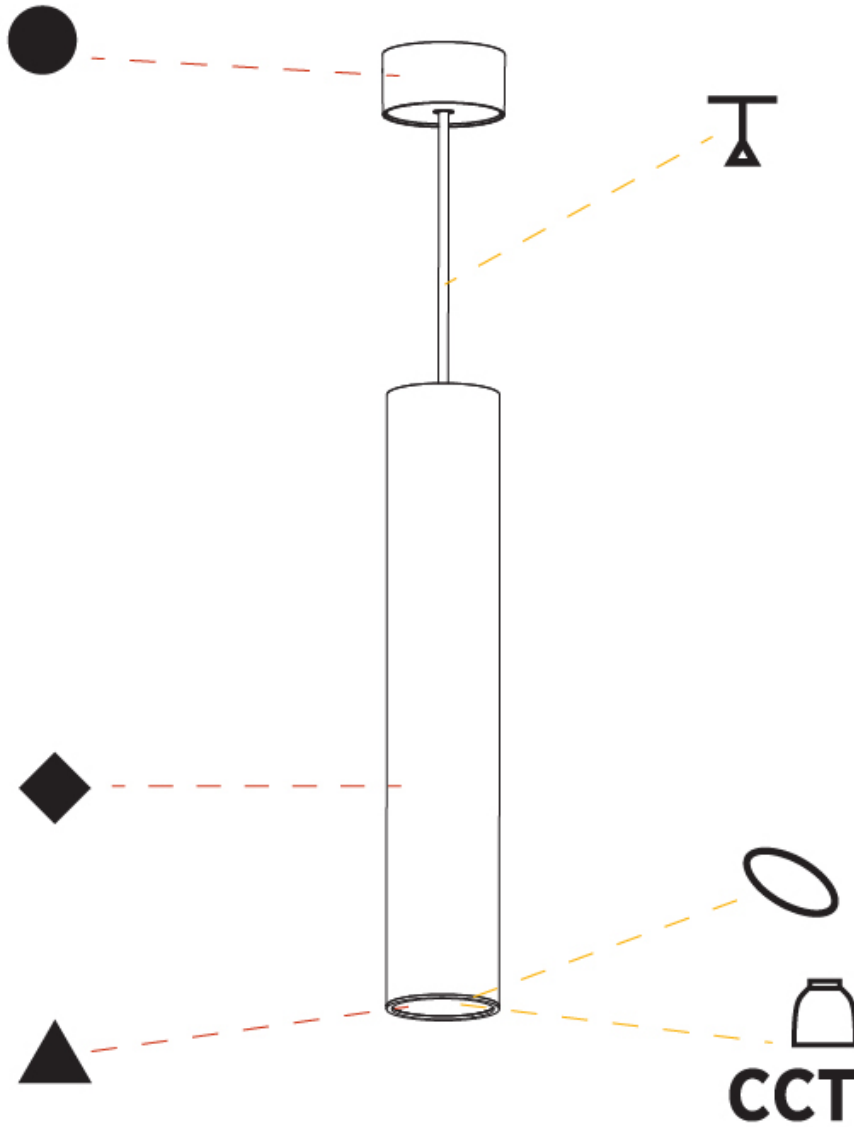

HANGOVER MONOPOINT SURFACE CANOPY SUSPENSION

A300169-

PROJECT	_____
TYPE	_____
SPECIFIER	_____
QUANTITY	_____
DATE	_____