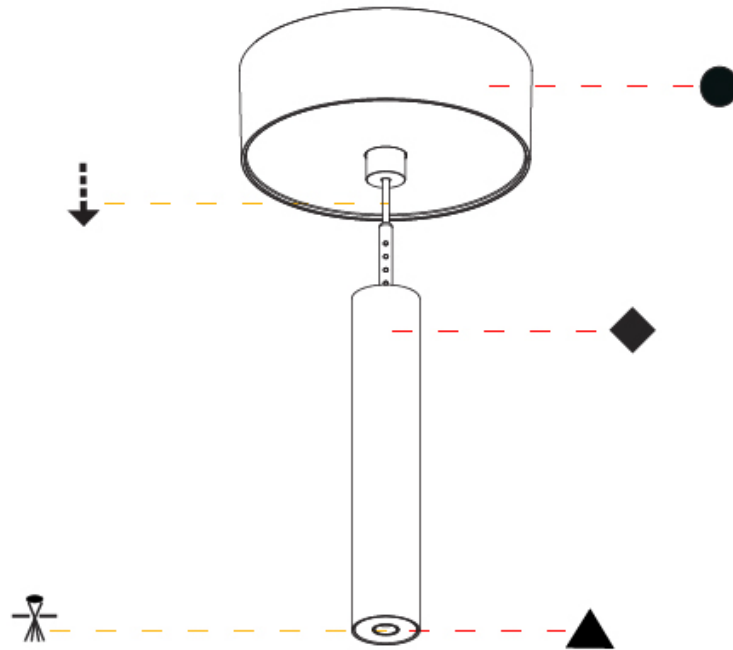

Shape: Cylinder
 Diameter (mm): 28
 Diameter (in): 1 1/8
 Height (mm): 150
 Height (in): 5 7/8
 Max. Overall Height (mm): 2150
 Max. Overall Height (in): 84 3/8
 Light Distribution: Downlight
 Weight (kg): 0.422
 Weight (lbs): 0.93
 Fixture Finish: [SSR / BKV / CWI / CRY / HAB / LAG / UFT / ITA / RUA / RUR / MIC / FTG / MYG / TWT / LOD / PUS / FRO / FUP / KIA / POP / BLS / SPG / MEY / GOH / GUM / CHC / COM / ABZ / JAG / OBR / MOS / ROR](#)
 Fixture Material: Aluminum
 Cable Details: [2000mm or 4000mm Black Cable](#)

OPTICAL

Optic°: [24 / 32 / 34 / 55 / 58](#)

RATINGS AND CERTIFICATIONS

Certified By: Certified for North American Standards
 IP rating: IP20

HANGOVER PLUG MONOPOINT SURFACE CANOPY SUSPENSION

A30824-

PROJECT
TYPE
SPECIFIER
QUANTITY
DATE