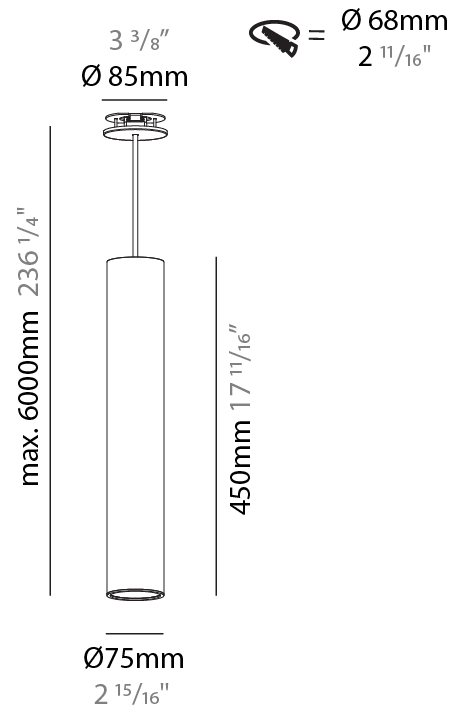

PHYSICAL

Shape: Cylinder
Diameter (mm): 75
Diameter (in): 2 ¹⁵/₁₆
Height (mm): 450
Height (in): 17 ¹¹/₁₆
Max. Overall Height (mm): 2450
Max. Overall Height (in): 96 ⁷/₁₆
Light Distribution: Downlight
Diffuser: Shine Ring 0-6
Fixture Finish: SSR / BKV / CWI / CRY / HAB / LAG / UFT / ITA / RUA / RUR / MIC / FTG / MYG / TWT / LOD / PUS / FRO / FUP / KIA / POP / BLS / SPG / MEY / GOH / GUM / CHC / COM / ABZ / JAG / OBR / MOS / ROR
Fixture Material: Aluminum
Cable Details: 2000mm / 6000mm Cable in White / Black / Orange / Red
Cut-out Measurements: 68mm / 2 11/16"

ELECTRICAL

Lamp Type: LED (Zhaga Standard)
Input Wattage (W): 20
Total Output Wattage (W): 18.2
Dimming: Non-Dimming / Phase Dimming (120vac Only)
Driver Included: Yes
Driver Location: Integrated
Driver Type: Constant Current - Universal
Driver Class: Class 2
Input Voltage (V): 120 - 277
Constant Current (MA): 500
Upon Request: (Not included - see components) Remote: 0-10Vdc dimming

LED

Number of LEDs: 1
Color Temperature (°K): 2700 / 3000 / 4000
Max. Delivered Lumen (lm): 1512 / 1568 / 1680
Nominal Lumen (lm): 1782 / 1848 / 1981
CRI: >90 CRI
Lamp Life (hrs): 50000
Upon Request: ***3500K available in minimum quantities (larger quantities upon request)

OPTICAL

Reflector: 18 / 36 / 52

RATINGS AND CERTIFICATIONS

Certified By: Certified for North American Standards
IP rating: IP20