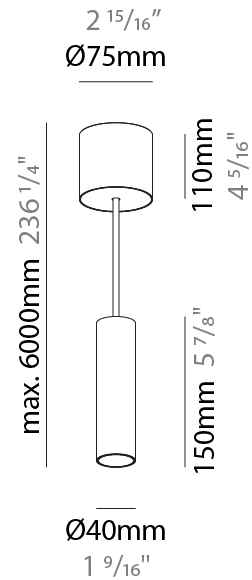

GENERAL

Series: Hangover
Subseries: Hangover Monopoint Surface Canopy
Brand: Prolicht
Division: Architectural
Mounting Type: Suspension
Mounting Location: Ceiling
Subcategory: Pendant

PHYSICAL

Shape: Cylinder
Diameter (mm): 40
Diameter (in): 1 9/16
Height (mm): 150
Height (in): 5 7/8
Max. Overall Height (mm): 2150
Max. Overall Height (in): 84 5/8
Light Distribution: Downlight
Weight (kg): 0.75
Weight (lbs): 1.65
Diffuser: Shine Ring 0-6
Fixture Finish: SSR / BKV / CWI / CRY / HAB / LAG / UFT / ITA / RUA / RUR / MIC / FTG / MYG / TWT / LOD / PUS / FRO / FUP / KIA / POP / BLS / SPG / MEY / GOH / GUM / CHC / COM / ABZ / JAG / OBR / MOS / ROR
Fixture Material: Aluminum
Cable Details: 2000mm / 6000mm Cable in White / Black / Orange / Red

ELECTRICAL

Lamp Type: LED (Zhaga Standard)
Input Wattage (W): 10.9
Total Output Wattage (W): 9
Dimming: Non-Dimmable
Driver Included: Yes
Driver Location: Integrated
Driver Type: Constant Current
Driver Class: Class 2
Input Voltage (V): 120
Constant Current (MA): 500
Upon Request: Remote: 0-10Vdc dimming / Phase dimming 120Vac

LED

Number of LEDs: 1
Color Temperature (°K): 2700 / 3000 / 4000
Max. Delivered Lumen (lm): 842
CRI: >90 CRI
Lamp Life (hrs): 50000

OPTICAL

Reflector: 40 / 50

RATINGS AND CERTIFICATIONS

Certified By: Certified for North American Standards
IP rating: IP20