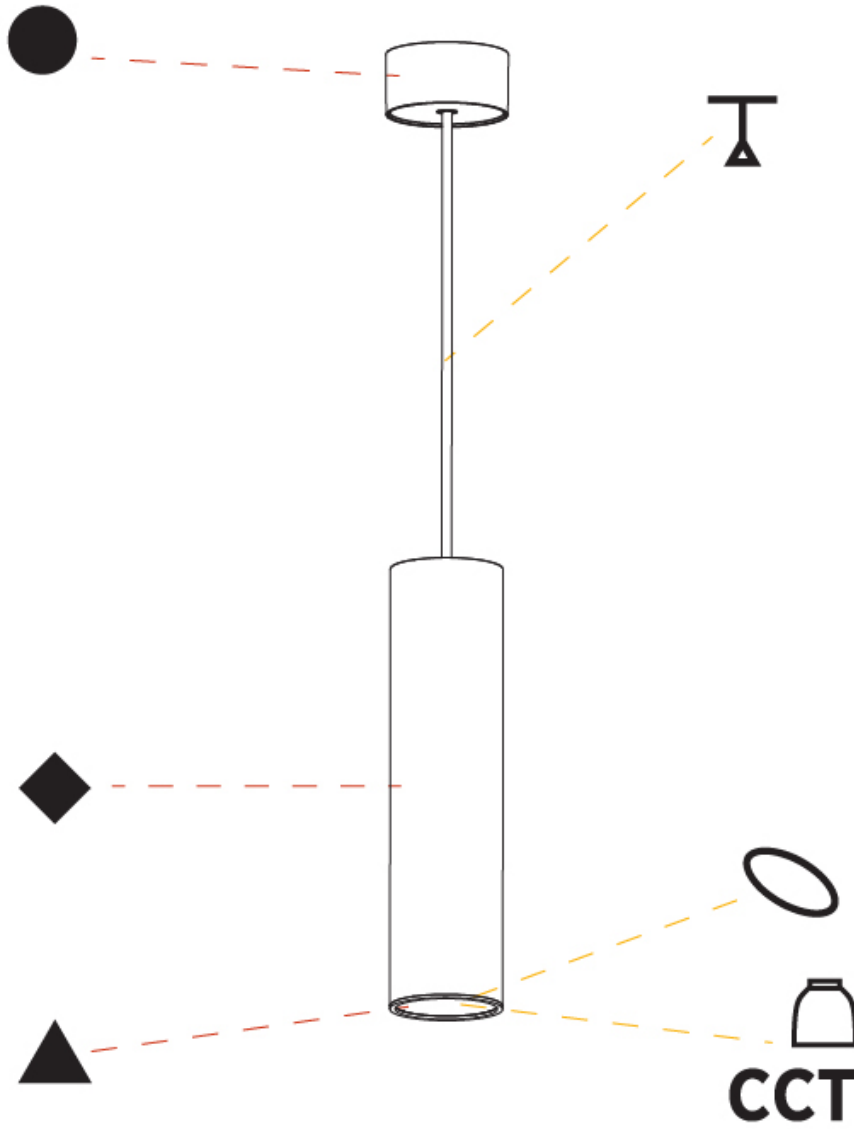

HANGOVER MONOPOINT SURFACE CANOPY SUSPENSION

A300167-

PROJECT	_____
TYPE	_____
SPECIFIER	_____
QUANTITY	_____
DATE	_____