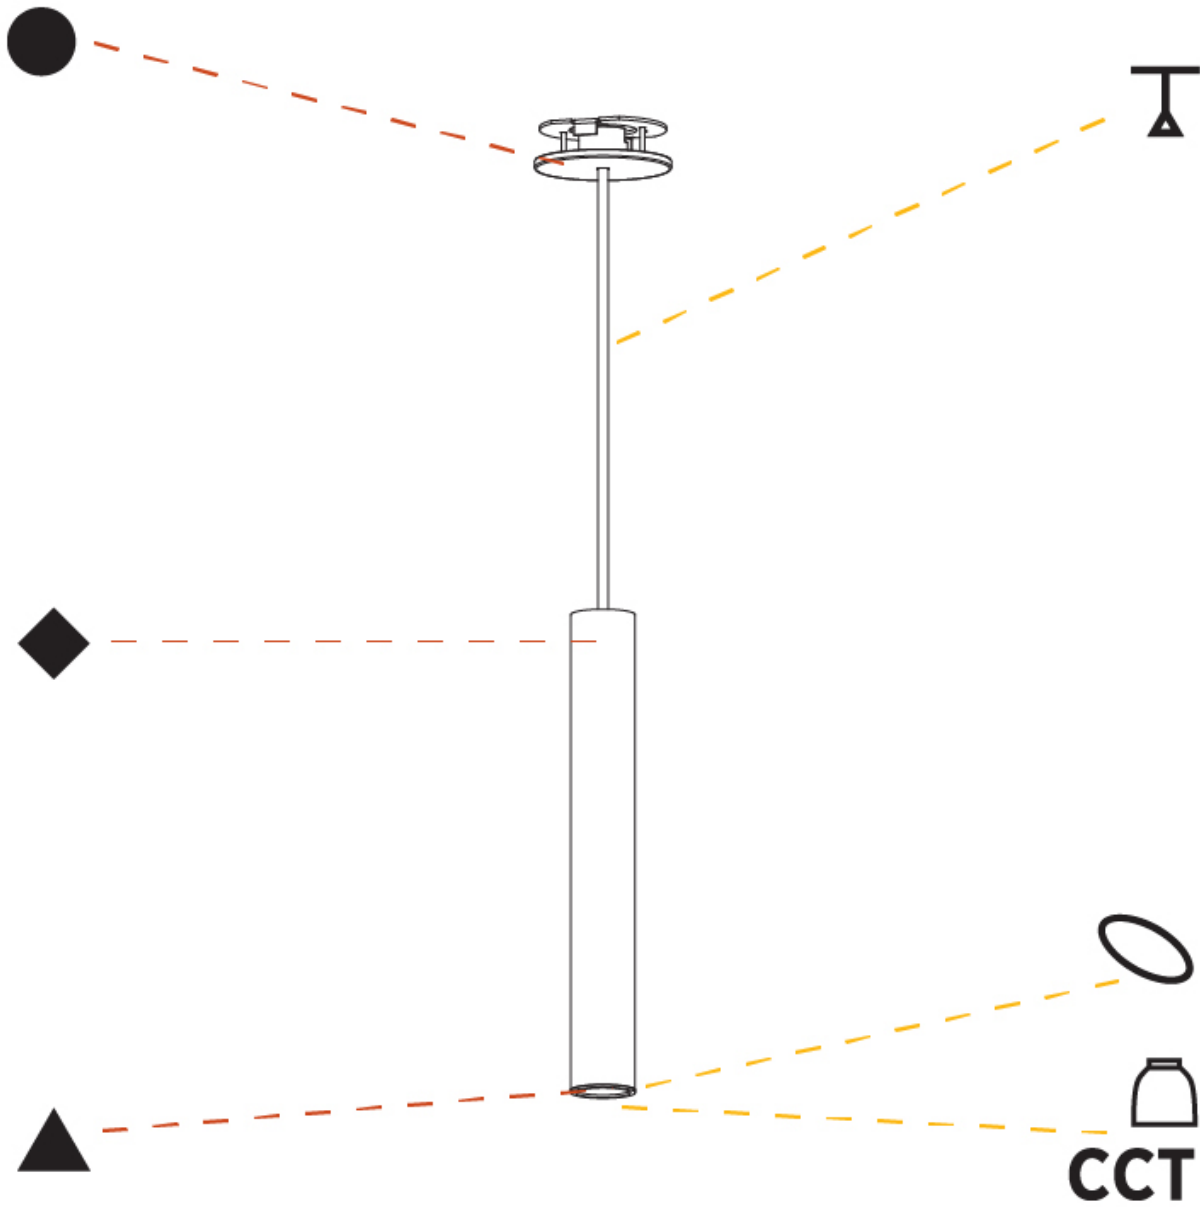

GENERAL

Series: Hangover
Subseries: Hangover Monopoint Recessed Canopy
Brand: Prolicht
Division: Architectural
Mounting Type: Suspension
Mounting Location: Ceiling
Subcategory: Pendant

PHYSICAL

Shape: Cylinder
Diameter (mm): 40
Diameter (in): 1 9/16
Height (mm): 300
Height (in): 11 13/16
Max. Overall Height (mm): 2300
Max. Overall Height (in): 90 9/16
Light Distribution: Downlight
Diffuser: Shine Ring 0-6
Fixture Finish: SSR / BKV / CWI / CRY / HAB / UFT / ITA / RUA / FTG / MYG / LOD / PUS / FRO / FUP / KIA / POP / BLS / SPG / MEY / GOH / GUM / CHC / COM / ABZ / JAG / OBR / MOS / ROR
Fixture Material: Aluminum
Cable Details: 2000mm / 6000mm Cable in White / Black / Orange / Red
Cut-out Measurements: 68mm / 2 11/16"

OPTICAL

Reflector°: 40 / 50

RATINGS AND CERTIFICATIONS

Certified By: Certified for North American Standards
IP rating: IP20

HANGOVER MONOPOINT RECESSED CANOPY SUSPENSION

A300151-

PROJECT
TYPE
SPECIFIER
QUANTITY
DATE

GENERAL

Series: Hangover
Subseries: Hangover Monopoint Surface Canopy
Brand: Prolicht
Division: Architectural
Mounting Type: Suspension
Mounting Location: Ceiling
Subcategory: Pendant

PHYSICAL

Shape: Cylinder
Diameter (mm): 40
Diameter (in): 1 ⁹ / ₁₆
Height (mm): 300
Height (in): 11 ¹³ / ₁₆
Max. Overall Height (mm): 2300
Max. Overall Height (in): 90 ⁹ / ₁₆
Light Distribution: Downlight
Diffuser: Shine Ring 0-6
Fixture Finish: SSR / BKV / CWI / CRY / HAB / UFT / ITA / RUA / FTG / MYG / LOD / PUS / FRO / FUP / KIA / POP / BLS / SPG / MEY / GOH / GUM / CHC / COM / ABZ / JAG / OBR / MOS / ROR
Fixture Material: Aluminum
Cable Details: 2000mm / 6000mmm Cable in White / Black / Orange / Red