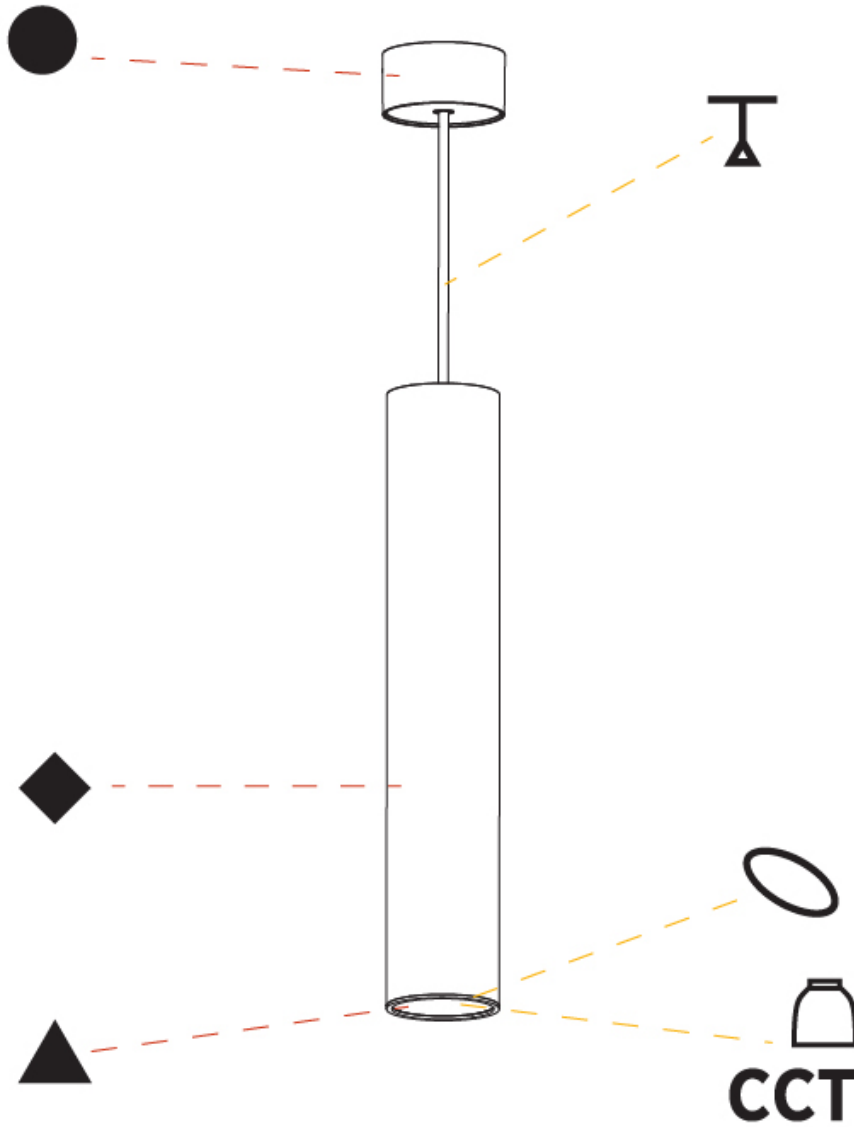

PROJECT
TYPE
SPECIFIER
QUANTITY
DATE

HANGOVER MONOPOINT SURFACE CANOPY SUSPENSION

A300169-