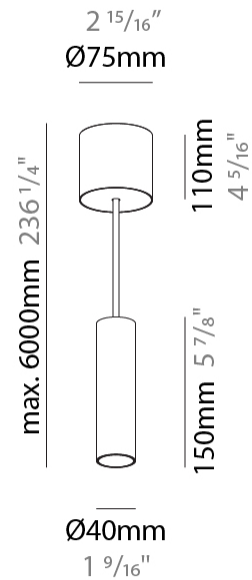

GENERAL

Series: Hangover
Subseries: Hangover Monopoint Surface Canopy
Brand: Prolicht
Division: Architectural
Mounting Type: Suspension
Mounting Location: Ceiling
Subcategory: Pendant

PHYSICAL

Shape: Cylinder
Diameter (mm): 40
Diameter (in): 1 9/16
Height (mm): 150
Height (in): 5 7/8
Max. Overall Height (mm): 2150
Max. Overall Height (in): 84 5/8
Light Distribution: Downlight
Weight (kg): 0.75
Weight (lbs): 1.65
Diffuser: Shine Ring 0-6
Fixture Finish: SSR / BKV / CWI / CRY / HAB / UFT / ITA / RUA / FTG / MYG / LOD / PUS / FRO / FUP / KIA / POP / BLS / SPG / MEY / GOH / GUM / CHC / COM / ABZ / JAG / OBR / MOS / ROR
Fixture Material: Aluminum
Cable Details: 2000mm / 6000mm Cable in White / Black / Orange / Red

ELECTRICAL

Lamp Type: LED (Zhaga Standard)
Input Wattage (W): 10.9
Total Output Wattage (W): 9
Dimming: Non-Dimmable
Driver Included: Yes
Driver Location: Integrated
Driver Type: Constant Current
Driver Class: Class 2
Input Voltage (V): 120
Constant Current (MA): 500
Upon Request: Remote: 0-10Vdc dimming / Phase dimming 120Vac

LED

Number of LEDs: 1
Color Temperature (°K): 2700 / 3000 / 4000
Max. Delivered Lumen (lm): 842
CRI: >90 CRI
Lamp Life (hrs): 50000

OPTICAL

Reflector: 40 / 50

RATINGS AND CERTIFICATIONS

Certified By: Certified for North American Standards
IP rating: IP20