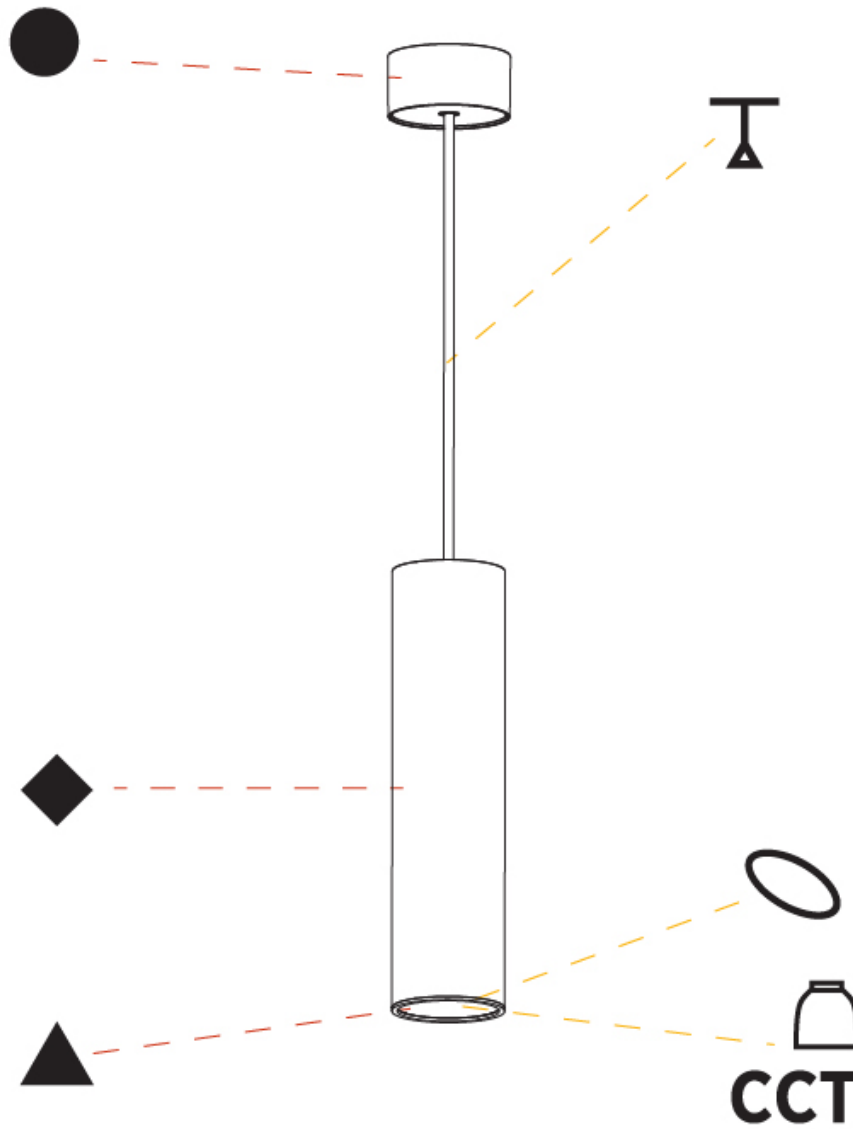

HANGOVER MONOPOINT SURFACE CANOPY SUSPENSION

A300167-

PROJECT
TYPE
SPECIFIER
QUANTITY
DATE