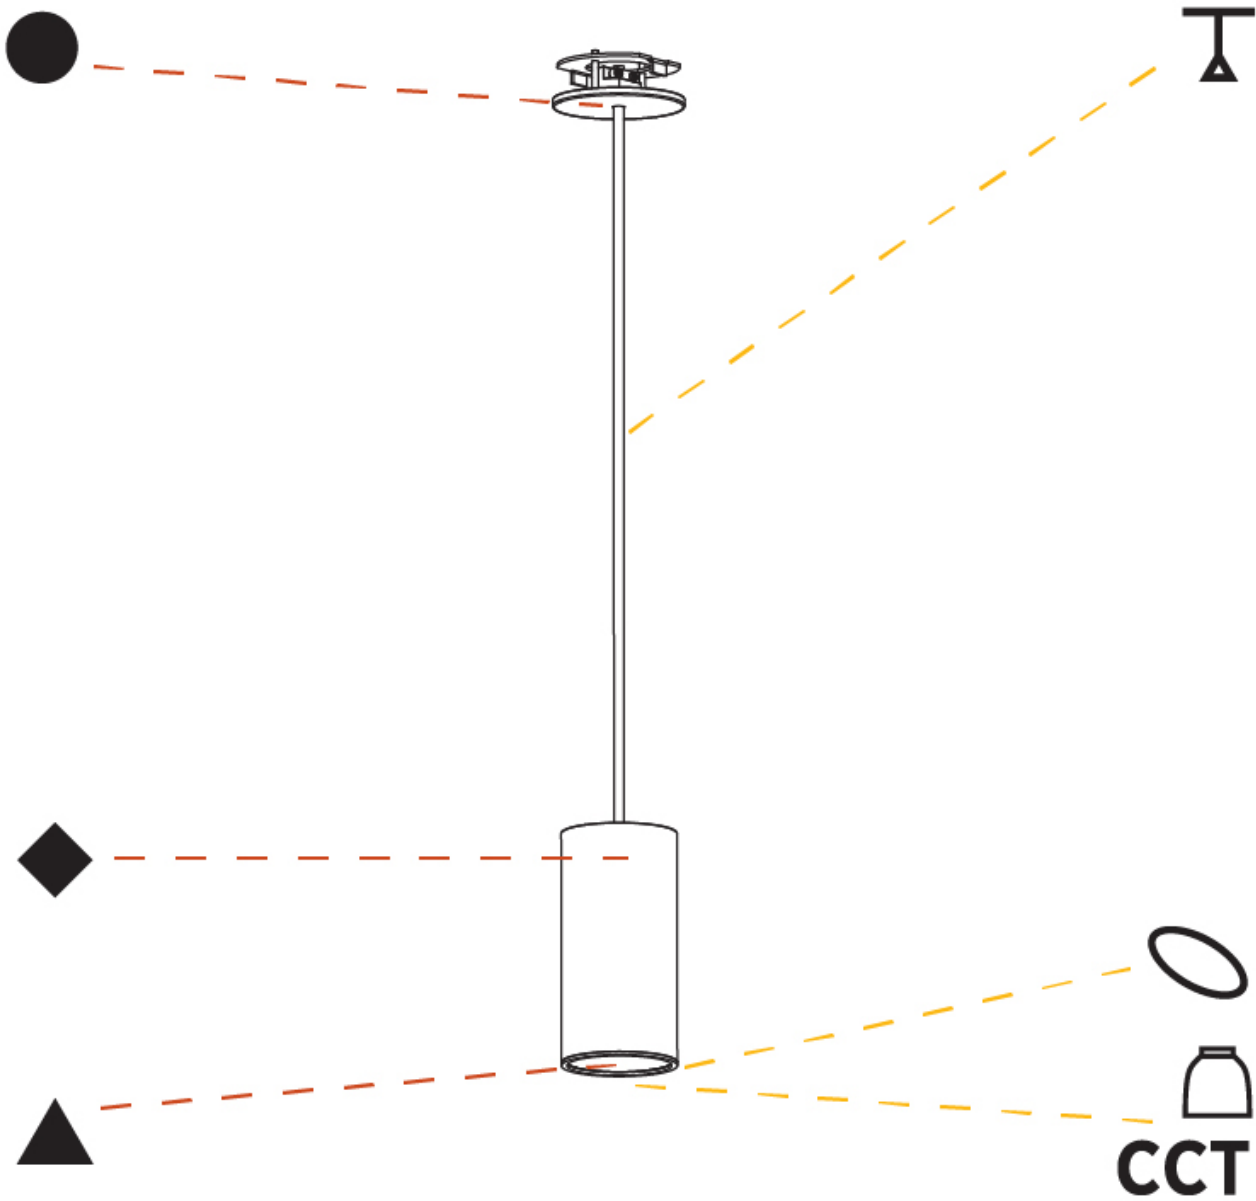

PROJECT
TYPE
SPECIFIER
QUANTITY
DATE

HANGOVER MONOPOINT RECESSED CANOPY SUSPENSION

A300156-

A