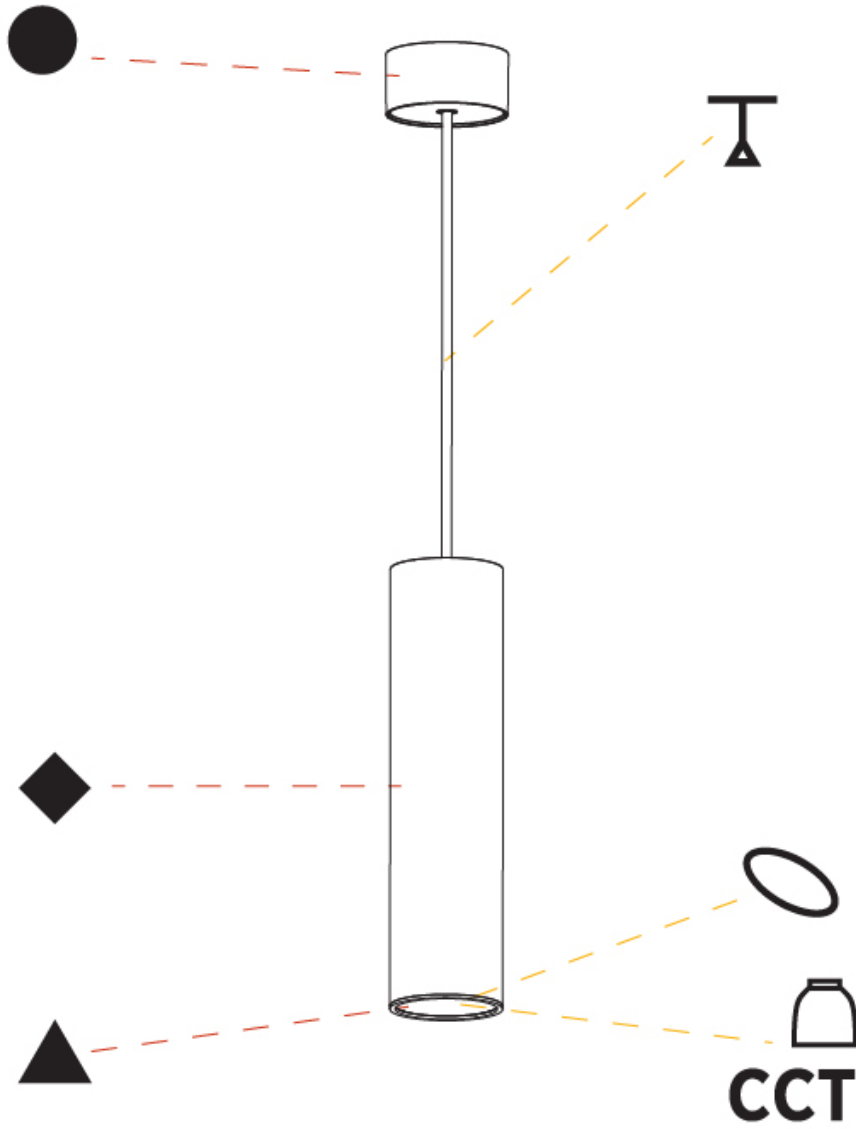

HANGOVER MONOPOINT SURFACE CANOPY SUSPENSION

A300166-

PROJECT	
TYPE	
SPECIFIER	
QUANTITY	
DATE