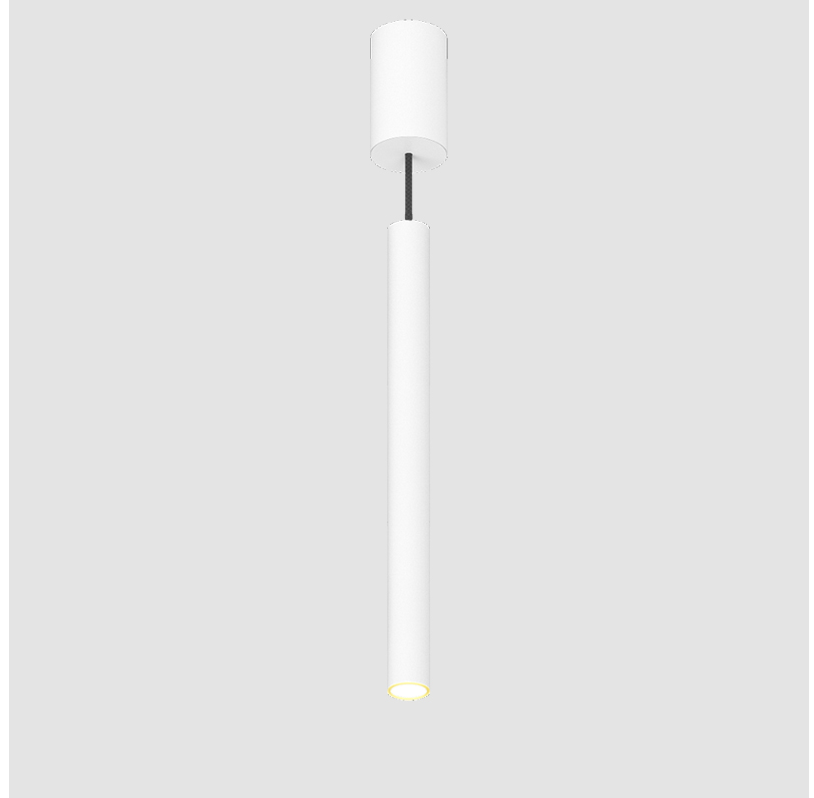

GENERAL

Series: Hangover
Subseries: Hangover Monopoint Surface Canopy
Brand: Prolicht
Division: Architectural
Mounting Type: Suspension
Mounting Location: Ceiling
Subcategory: Pendant

PHYSICAL

Shape: Cylinder
Diameter (mm): 40
Diameter (in): 1 9/16
Height (mm): 450
Height (in): 17 13/16
Max. Overall Height (mm): 2450
Max. Overall Height (in): 96 7/16
Light Distribution: Downlight
Diffuser: Shine Ring 0-6
Fixture Finish: SSR / BKV / CWI / CRY / HAB / LAG / UFT / ITA / RUA / RUR / MIC / FTG / MYG / TWT / LOD / PUS / FRO / FUP / KIA / POP / BLS / SPG / MEY / GOH / GUM / CHC / COM / ABZ / JAG / OBR / MOS / ROR
Fixture Material: Aluminum
Cable Details: 2000mm / 6000mm Cable in White / Black / Orange / Red

ELECTRICAL

Lamp Type: LED (Zhaga Standard)
Input Wattage (W): 10.9
Total Output Wattage (W): 9
Dimming: Non-Dimmable
Driver Included: Yes
Driver Location: Integrated
Driver Type: Constant Current
Driver Class: Class 2
Housing: ENCP3
Input Voltage (V): 120
Constant Current (MA): 500
Upon Request: Remote: 0-10Vdc dimming / Phase dimming 120Vac

LED

Number of LEDs: 1
Color Temperature (°K): 2700 / 3000 / 4000
Max. Delivered Lumen (lm): 842
CRI: >90 CRI
Efficiency (%): 86
Lamp Life (hrs): 50000
Upon Request: ***3500K available in minimum quantities (larger quantities upon request)

OPTICAL

Reflector: 40 / 50

RATINGS AND CERTIFICATIONS

Certified By: Certified for North American Standards
IP rating: IP20