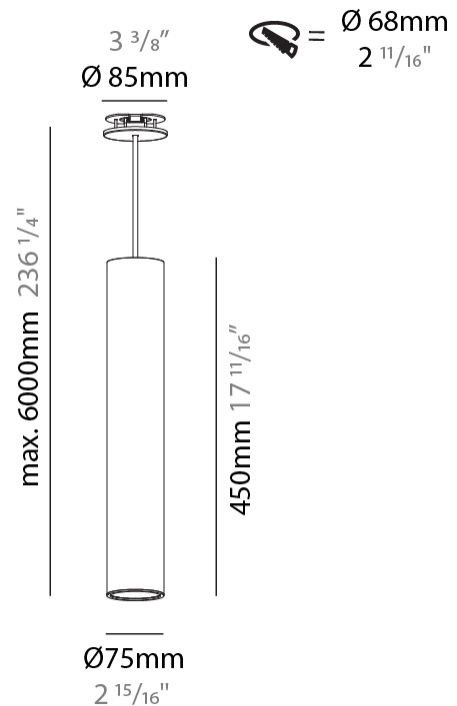

PHYSICAL

Shape: Cylinder
Diameter (mm): 75
Diameter (in): 2 ¹⁵/₁₆
Height (mm): 450
Height (in): 17 ¹¹/₁₆
Max. Overall Height (mm): 2450
Max. Overall Height (in): 96 ⁷/₁₆
Light Distribution: Direct / Indirect
Diffuser: Shine Ring 0-6
Fixture Finish: SSR / BKV / CWI / CRY / HAB / UFT / ITA / RUA / FTG / MYG / LOD / PUS / FRO / FUP / KIA / POP / BLS / SPG / MEY / GOH / GUM / CHC / COM / ABZ / JAG / OBR / MOS / ROR
Fixture Material: Aluminum
Cable Details: 2000mm / 6000mmm Cable in White / Black / Orange / Red
Cut-out Measurements: 68mm / 2 11/16"

ELECTRICAL

Lamp Type: LED (Zhaga Standard)
Input Wattage (W): 19
Total Output Wattage (W): 17.2
Dimming: Non-Dimming / Phase Dimming (120vac Only)
Driver Included: Yes
Driver Location: Integrated
Driver Type: Constant Current - Universal
Driver Class: Class 2
Input Voltage (V): 120 - 277
Constant Current (MA): 500
Upon Request: (Not included - see components) Remote: 0-10Vdc dimming

LED

Number of LEDs: 1
Color Temperature (°K): 2700 / 3000 / 4000
Max. Delivered Lumen (lm): 923
CRI: >90 CRI
Lamp Life (hrs): 50000
Upon Request: ***3500K available in minimum quantities (larger quantities upon request)

OPTICAL

Reflector: 18 / 36 / 52

RATINGS AND CERTIFICATIONS

Certified By: Certified for North American Standards
IP rating: IP20