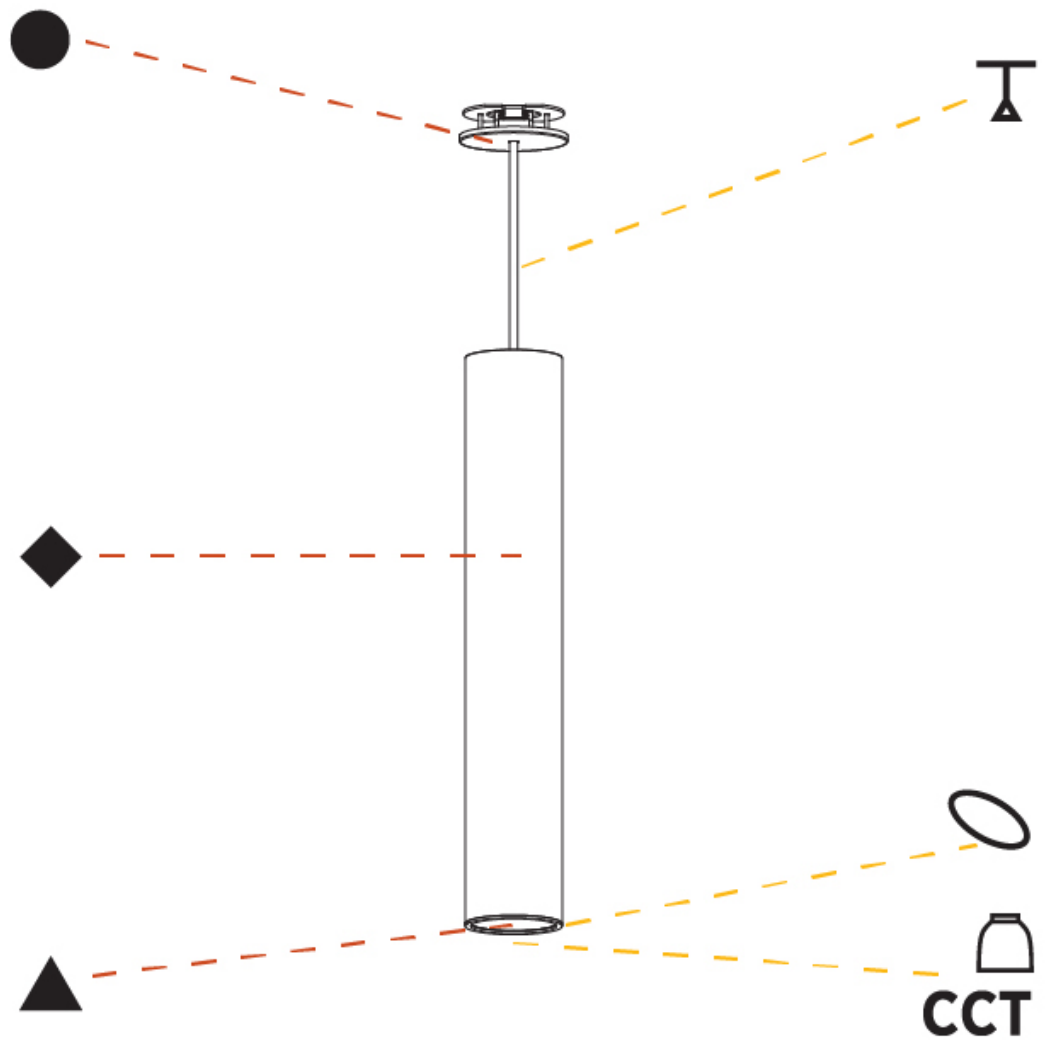

HANGOVER MONOPOINT RECESSED CANOPY SUSPENSION

A300162-

PROJECT
TYPE
SPECIFIER
QUANTITY
DATE

A