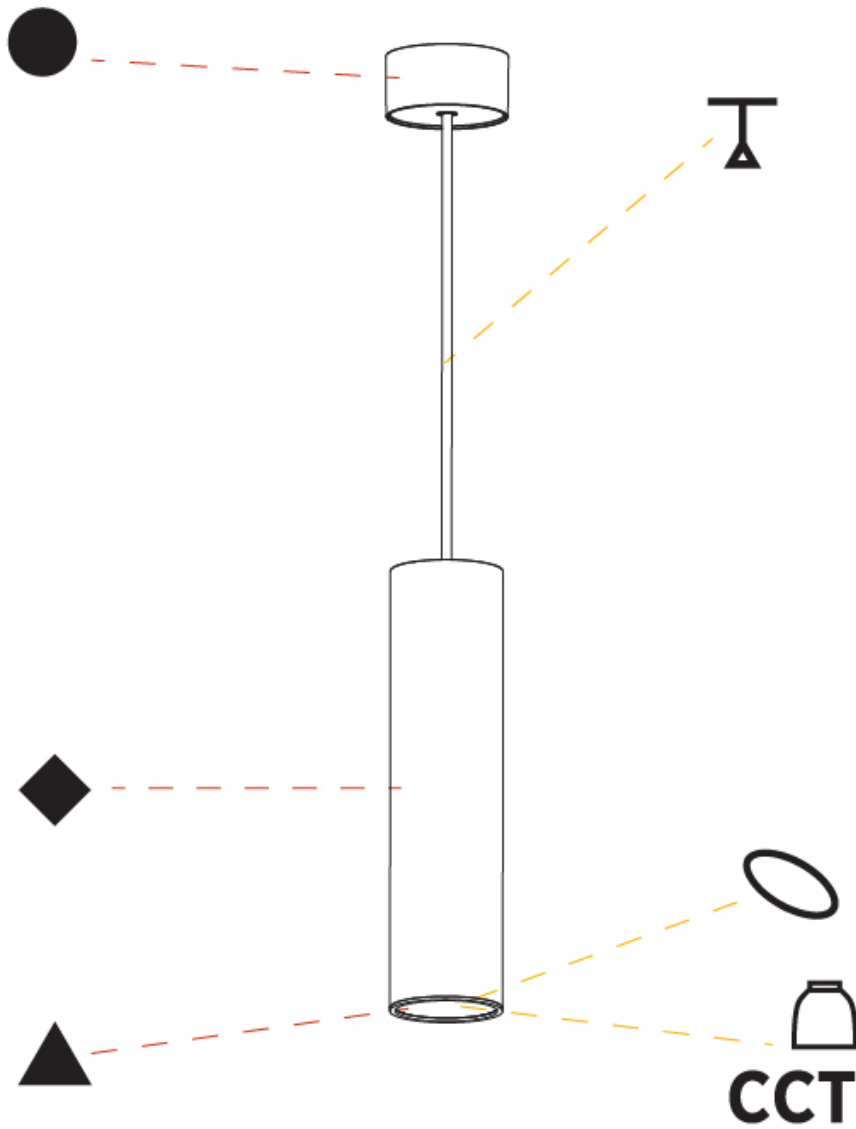

HANGOVER MONOPOINT SURFACE CANOPY SUSPENSION

A300166-

PROJECT
TYPE
SPECIFIER
QUANTITY
DATE

A