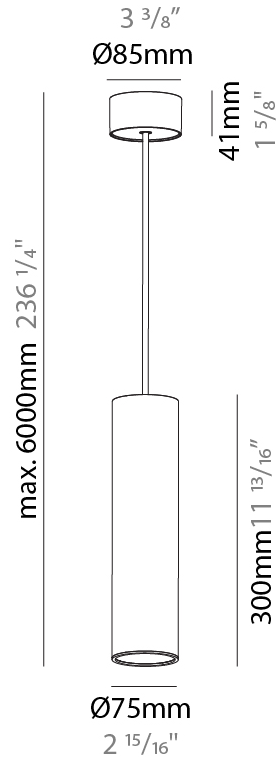

GENERAL

Series: Hangover
Subseries: Hangover Monopoint Surface Canopy
Brand: Prolicht
Division: Architectural
Mounting Type: Suspension
Mounting Location: Ceiling
Subcategory: Pendant

PHYSICAL

Shape: Cylinder
Diameter (mm): 75
Diameter (in): 2 ¹⁵/₁₆
Height (mm): 300
Height (in): 11 ¹³/₁₆
Max. Overall Height (mm): 2300
Max. Overall Height (in): 90 ⁹/₁₆
Light Distribution: Downlight
Diffuser: Shine Ring 0-6
Fixture Finish: SSR / BKV / CWI / CRY / HAB / UFT / ITA / RUA / FTG / MYG / LOD / PUS / FRO / FUP / KIA / POP / BLS / SPG / MEY / GOH / GUM / CHC / COM / ABZ / JAG / OBR / MOS / ROR
Fixture Material: Aluminum
Cable Details: 2000mm / 6000mm Cable in White / Black / Orange / Red

ELECTRICAL

Lamp Type: LED (Zhaga Standard)
Input Wattage (W): 10.9
Total Output Wattage (W): 9
Dimming: Non-Dimmable
Driver Included: Yes
Driver Location: Integrated
Driver Type: Constant Current
Driver Class: Class 2
Housing: ENCP3
Input Voltage (V): 120
Constant Current (mA): 500
Upon Request: Remote: 0-10Vdc dimming / Phase dimming 120Vac

LED

Number of LEDs: 1
Color Temperature (°K): 2700 / 3000 / 4000
Max. Delivered Lumen (lm): 923
CRI: >90 CRI
Efficiency (%): 86
Lamp Life (hrs): 50000

OPTICAL

Reflector: 18 / 36 / 52

RATINGS AND CERTIFICATIONS

Certified By: Certified for North American Standards
IP rating: IP20