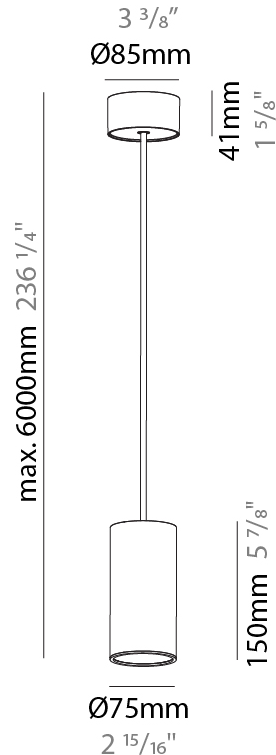

GENERAL

Series: Hangover
Subseries: Hangover Monopoint Surface Canopy
Brand: Prolicht
Division: Architectural
Mounting Type: Suspension
Mounting Location: Ceiling
Subcategory: Pendant

PHYSICAL

Shape: Cylinder
Diameter (mm): 75
Diameter (in): 2 ¹⁵/₁₆
Height (mm): 150
Height (in): 5 ⁷/₈
Max. Overall Height (mm): 2150
Max. Overall Height (in): 84 ⁵/₈
Light Distribution: Direct
Diffuser: Shine Ring 0-6
Fixture Finish: SSR / BKV / CWI / CRY / HAB / UFT / ITA / RUA / FTG / MYG / LOD / PUS / FRO / FUP / KIA / POP / BLS / SPG / MEY / GOH / GUM / CHC / COM / ABZ / JAG / OBR / MOS / ROR
Fixture Material: Aluminum
Cable Details: 2000mm / 6000mm Cable in White / Black / Orange / Red

ELECTRICAL

Lamp Type: LED (Zhaga Standard)
Input Wattage (W): 10.95
Total Output Wattage (W): 9.18
Dimming: Non-Dimmable
Driver Included: Yes
Driver Location: Integrated
Driver Type: Constant Current
Driver Class: Class 2
Input Voltage (V): 120
Constant Current (MA): 500
Upon Request: Remote: 0-10Vdc dimming / Phase dimming 120Vac / Non-dimming 120/277Vac

LED

Number of LEDs: 1
Color Temperature (°K): 2700 / 3000 / 4000
Max. Delivered Lumen (lm): 923
CRI: >90 CRI
Efficiency (%): 86
Lamp Life (hrs): 50000

OPTICAL

Reflector°: 18 / 36 / 52

RATINGS AND CERTIFICATIONS

Certified By: Certified for North American Standards
IP rating: IP20