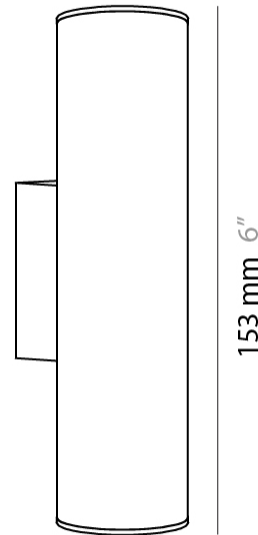

GENERAL

Series: Haul
Subseries: Haul 2 Light
Brand: Milan
Division: Design
Mounting Type: Surface
Mounting Location: Ceiling
Subcategory: Spots

PHYSICAL

Shape: Cylinder
Diameter (mm): 40
Diameter (in): 1 9/16
Width (mm): 85
Width (in): 3 3/8
Height (mm): 80
Height (in): 4 7/8
Light Distribution: Adjustable / Direct
Fixture Finish: MWL / MBQ
Fixture Material: Extruded Aluminum

GENERAL

Series: Haul
 Subseries: Haul - Ceiling
 Brand: Milan
 Division: Design
 Mounting Type: Surface
 Mounting Location: Ceiling
 Subcategory: Downlight

PHYSICAL

Shape: Cylinder
 Diameter (mm): 55
 Diameter (in): 2 ³/₁₆
 Height (mm): 210
 Height (in): 8 ¹/₄
 Light Distribution: Direct
 Fixture Finish: MWL / MBQ
 Fixture Material: Extruded Aluminum

GENERAL

Series: Haul
Subseries: Haul - Wall
Brand: Milan
Division: Design
Mounting Type: Surface
Mounting Location: Wall
Subcategory: Up/Down Light

PHYSICAL

Shape: Cylinder
Diameter (mm): 40
Diameter (in): 1 ⁹/₁₆
Height (mm): 153
Height (in): 6
Extension (mm): 61
Extension (in): 2 ³/₈
Light Distribution: Direct / Indirect
Fixture Finish: MWL / MBQ
Fixture Material: Extruded Aluminum

OPTICAL

Beam Angle: 35

RATINGS AND CERTIFICATIONS

Certified By: Certified for North American Standards
IP rating: IP20

PROJECT
TYPE
SPECIFIER
QUANTITY
DATE

61 mm 2 ³/₈"

Ø40 mm 1 ⁹/₁₆"

HAUL - WALL SURFACE