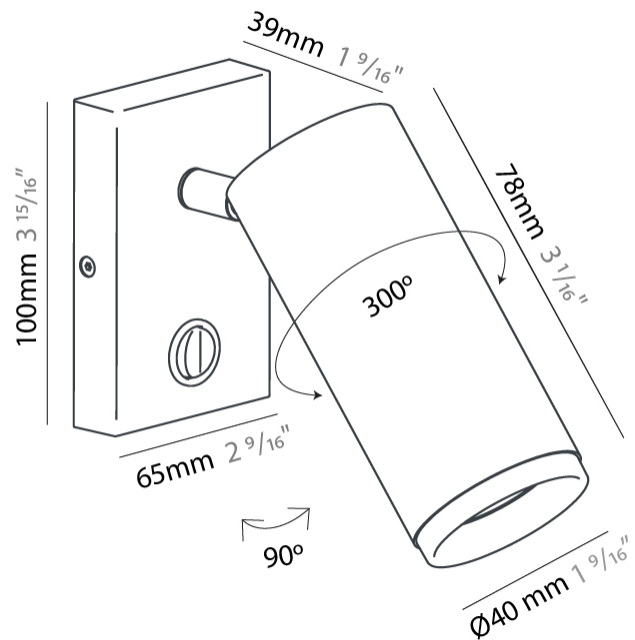

GENERAL

Series: Haul
Subseries: Haul 2 Light
Brand: Milan
Division: Design
Mounting Type: Surface
Mounting Location: Ceiling
Subcategory: Spots

PHYSICAL

Shape: Cylinder
Diameter (mm): 40
Diameter (in): 1 9/16
Width (mm): 85
Width (in): 3 3/8
Height (mm): 80
Height (in): 4 7/8
Light Distribution: Adjustable / Direct
Fixture Finish: MWL / MBQ
Fixture Material: Extruded Aluminum

GENERAL

Series: Haul
 Subseries: Haul - Ceiling
 Brand: Milan
 Division: Design
 Mounting Type: Surface
 Mounting Location: Ceiling
 Subcategory: Downlight

PHYSICAL

Shape: Cylinder
 Diameter (mm): 40
 Diameter (in): 1 9/16
 Height (mm): 64
 Height (in): 2 1/2
 Light Distribution: Direct
 Fixture Finish: MWL / MBQ
 Fixture Material: Extruded Aluminum

GENERAL

Series: Haul
 Subseries: Haul - Wall
 Brand: Milan
 Division: Design
 Mounting Type: Surface
 Mounting Location: Wall
 Subcategory: On/Off Switch

PHYSICAL

Shape: Cylinder
 Diameter (mm): 40
 Diameter (in): 1 9/16
 Length (mm): 65
 Length (in): 2 9/16
 Height (mm): 100
 Height (in): 3 15/16
 Extension (mm): 78
 Extension (in): 3 1/16
 Light Distribution: Adjustable / Direct
 Fixture Finish: MWL / MBQ
 Fixture Material: Extruded Aluminum

OPTICAL

Beam Angle: 35
 Adjustability: Rotational 300°; Tilt 90°

RATINGS AND CERTIFICATIONS

Certified By: Certified for North American Standards
 IP rating: IP20

HAUL - WALL SURFACE

D93203R9-

PROJECT	_____
TYPE	_____
SPECIFIER	_____
QUANTITY	_____
DATE	_____