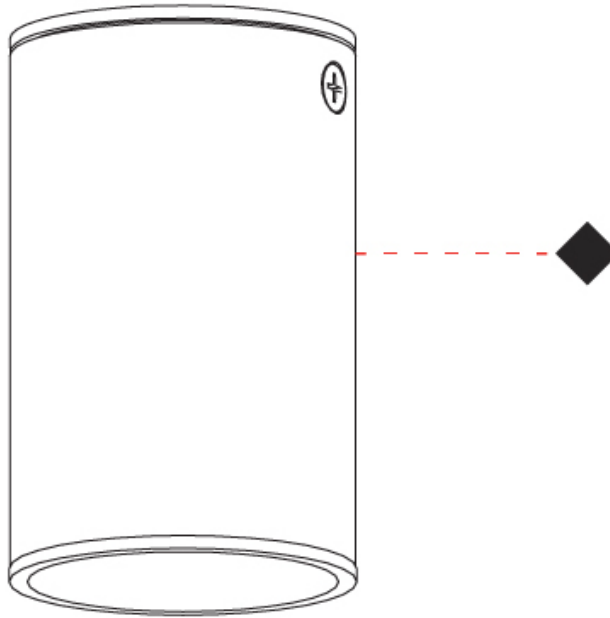

HAUL - CEILING SURFACE

D92248-

PROJECT

TYPE

SPECIFIER

QUANTITY

DATE