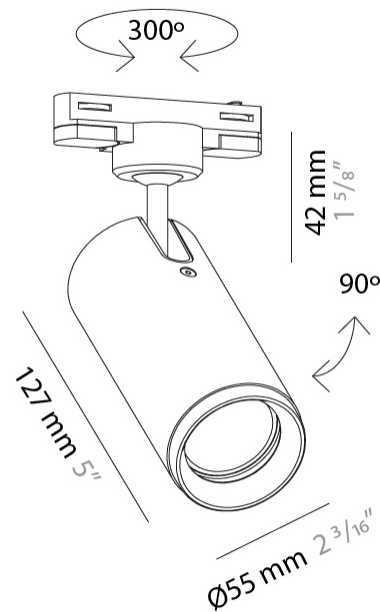

PROJECT
TYPE
SPECIFIER
QUANTITY
DATE

HAUL TRACK

D96073-

base number   Finish
Options

1. To build a product code in our configurator select the specify button on the base model # product page
2. To build a manual product code on this datasheet choose from the options listed below in blue font and add the suffix to the base model #

GENERAL

Series: Haul
Brand: Milan
Division: Design
Mounting Type: Track
Mounting Location: Ceiling
Subcategory: Spots

PHYSICAL

Shape: Cylinder
Diameter (mm): 55
Diameter (in): 2 3/16
Height (mm): 203
Height (in): 8
Max. Overall Height (mm): 1300
Max. Overall Height (in): 51 3/16
Light Distribution: Direct
[Fixture Finish: MWL / MBQ](#)
Fixture Material: Extruded Aluminum

ELECTRICAL

Lamp Type: LED
Input Wattage (W): 7
Dimming: Electronic Low Voltage Dimming
Input Voltage (V): 120Vac Direct Line

LED

Number of LEDs: 1
Color Temperature (°K): 3000
Max. Delivered Lumen (lm): 665
CRI: >90 CRI
Lamp Life (hrs): 50000

OPTICAL

Reflector°: 35
Beam Angle: 35

RATINGS AND CERTIFICATIONS

Certified By: Certified for North American Standards
IP rating: IP20