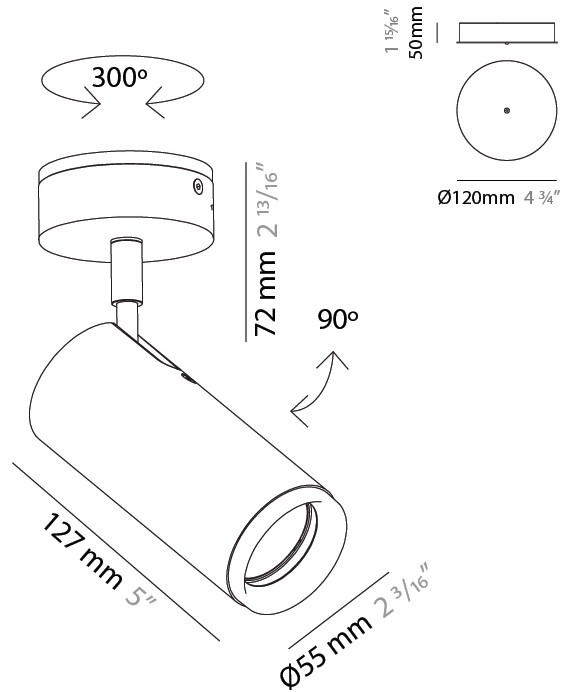

GENERAL

Series: Haul
Subseries: Haul 1 Light
Brand: Milan
Division: Design
Mounting Type: Surface
Mounting Location: Ceiling
Subcategory: Downlight

PHYSICAL

Shape: Cylinder
Diameter (mm): 55
Diameter (in): 2 ³/₁₆
Height (mm): 127
Height (in): 5
Max. Overall Height (mm): 199
Max. Overall Height (in): 7 ¹³/₁₆
Extension (mm): 72
Extension (in): 2 ¹³/₁₆
Light Distribution: Adjustable / Direct
[Fixture Finish: MWL / MBQ](#)
Fixture Material: Extruded Aluminum

OPTICAL

Beam Angle: 35
Adjustability: Rotational 300°; Tilt 90°

RATINGS AND CERTIFICATIONS

Certified By: Certified for North American Standards
IP rating: IP20

HAUL 1 LIGHT SURFACE

D92102R9-

PROJECT _____

TYPE _____

GENERAL

Series: Haul
 Subseries: Haul - Ceiling
 Brand: Milan
 Division: Design
 Mounting Type: Surface
 Mounting Location: Ceiling
 Subcategory: Downlight

PHYSICAL

Shape: Cylinder
 Diameter (mm): 40
 Diameter (in): 1 9/16
 Height (mm): 153
 Height (in): 6
 Light Distribution: Direct
 Fixture Finish: MWL / MBQ
 Fixture Material: Extruded Aluminum

GENERAL

Series: Haul
Subseries: Haul 3 Light
Brand: Milan
Division: Design
Mounting Type: Surface
Mounting Location: Ceiling
Subcategory: Downlight

PHYSICAL

Shape: Cylinder
Length (mm): 130
Length (in): 5 1/8
Width (mm): 40
Width (in): 1 9/16
Height (mm): 123
Height (in): 4 13/16
Light Distribution: Adjustable / Direct
[Fixture Finish: MWL / MBQ](#)
Fixture Material: Extruded Aluminum