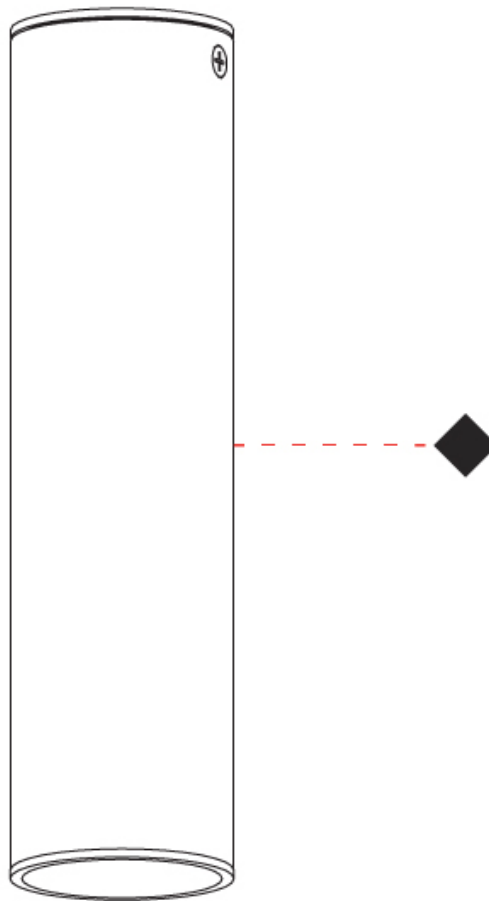

HAUL - CEILING SURFACE

D92105R9-

PROJECT _____

TYPE _____

SPECIFIER _____

QUANTITY _____

DATE _____