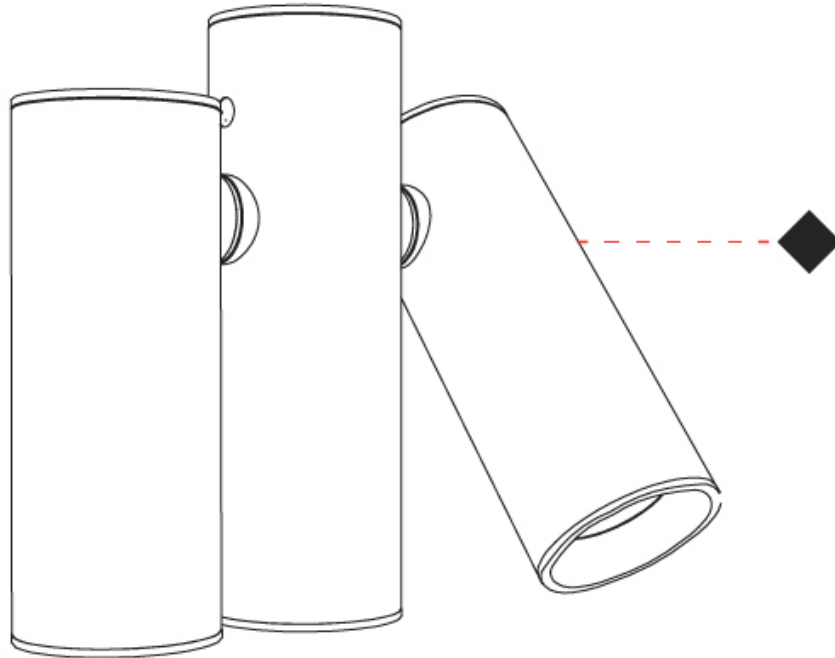

GENERAL

Series: Haul
Subseries: Haul 1 Light
Brand: Milan
Division: Design
Mounting Type: Surface
Mounting Location: Ceiling
Subcategory: Downlight

PHYSICAL

Shape: Cylinder
Diameter (mm): 55
Diameter (in): 2 ³/₁₆
Height (mm): 127
Height (in): 5
Max. Overall Height (mm): 199
Max. Overall Height (in): 7 ¹³/₁₆
Extension (mm): 72
Extension (in): 2 ¹³/₁₆
Light Distribution: Adjustable / Direct
[Fixture Finish: MWL / MBQ](#)
Fixture Material: Extruded Aluminum

GENERAL

Series: Haul
Subseries: Haul 3 Light
Brand: Milan
Division: Design
Mounting Type: Surface
Mounting Location: Ceiling
Subcategory: Downlight

PHYSICAL

Shape: Cylinder
Length (mm): 130
Length (in): 5 1/8
Width (mm): 40
Width (in): 1 9/16
Height (mm): 123
Height (in): 4 13/16
Light Distribution: Adjustable / Direct
[Fixture Finish: MWL / MBQ](#)
Fixture Material: Extruded Aluminum

OPTICAL

Beam Angle: 35
Adjustability: Rotational; Tilt 300°

RATINGS AND CERTIFICATIONS

Certified By: Certified for North American Standards
IP rating: IP20

HAUL 3 LIGHT SURFACE

D92109R9-

PROJECT	_____
TYPE	_____
SPECIFIER	_____
QUANTITY	_____
DATE	_____

GENERAL

Series: Haul
Subseries: Haul 2 Light
Brand: Milan
Division: Design
Mounting Type: Surface
Mounting Location: Ceiling
Subcategory: Spots

PHYSICAL

Shape: Cylinder
Diameter (mm): 40
Diameter (in): 1 9/16
Width (mm): 85
Width (in): 3 3/8
Height (mm): 80
Height (in): 4 7/8
Light Distribution: Adjustable / Direct
Fixture Finish: MWL / MBQ
Fixture Material: Extruded Aluminum