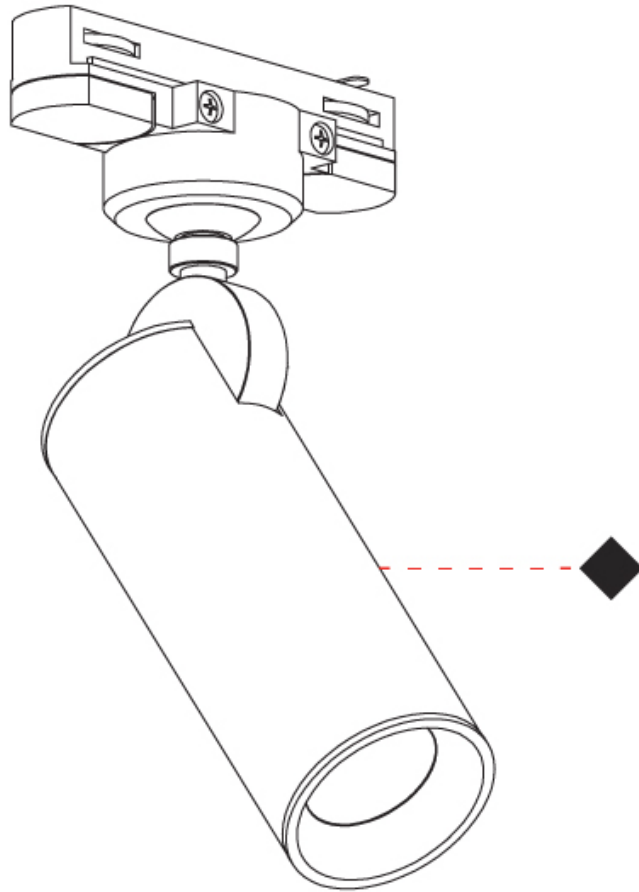

HAUL TRACK

D96072-

PROJECT
TYPE
SPECIFIER
QUANTITY
DATE

D