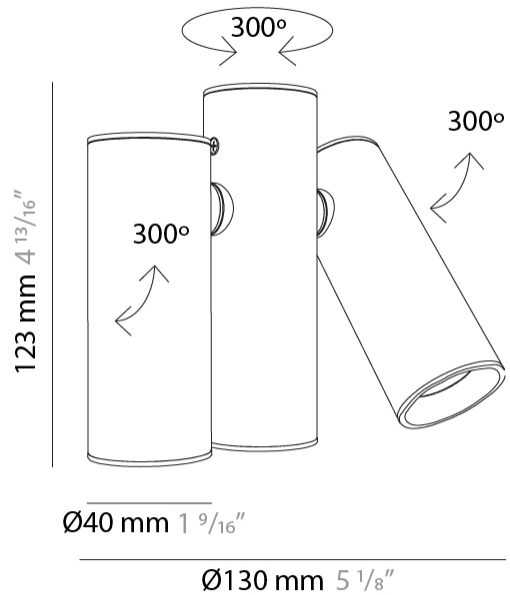

GENERAL

Series: Haul
Subseries: Haul 1 Light
Brand: Milan
Division: Design
Mounting Type: Surface
Mounting Location: Ceiling
Subcategory: Downlight

PHYSICAL

Shape: Cylinder
Diameter (mm): 55
Diameter (in): 2 ³/₁₆
Height (mm): 127
Height (in): 5
Max. Overall Height (mm): 199
Max. Overall Height (in): 7 ¹³/₁₆
Extension (mm): 72
Extension (in): 2 ¹³/₁₆
Light Distribution: Adjustable / Direct
[Fixture Finish: MWL / MBQ](#)
Fixture Material: Extruded Aluminum

GENERAL

Series: Haul
 Subseries: Haul - Ceiling
 Brand: Milan
 Division: Design
 Mounting Type: Surface
 Mounting Location: Ceiling
 Subcategory: Downlight

PHYSICAL

Shape: Cylinder
 Diameter (mm): 40
 Diameter (in): 1 9/16
 Height (mm): 153
 Height (in): 6
 Light Distribution: Direct
 Fixture Finish: MWL / MBQ
 Fixture Material: Extruded Aluminum

GENERAL

Series: Haul
Subseries: Haul 3 Light
Brand: Milan
Division: Design
Mounting Type: Surface
Mounting Location: Ceiling
Subcategory: Downlight

PHYSICAL

Shape: Cylinder
Length (mm): 130
Length (in): 5 1/8
Width (mm): 40
Width (in): 1 9/16
Height (mm): 123
Height (in): 4 13/16
Light Distribution: Adjustable / Direct
[Fixture Finish: MWL / MBQ](#)
Fixture Material: Extruded Aluminum

OPTICAL

Beam Angle: 35
Adjustability: Rotational; Tilt 300°

RATINGS AND CERTIFICATIONS

Certified By: Certified for North American Standards
IP rating: IP20

HAUL 3 LIGHT SURFACE

D92109R9-

PROJECT	_____
TYPE	_____
SPECIFIER	_____
QUANTITY	_____
DATE	_____