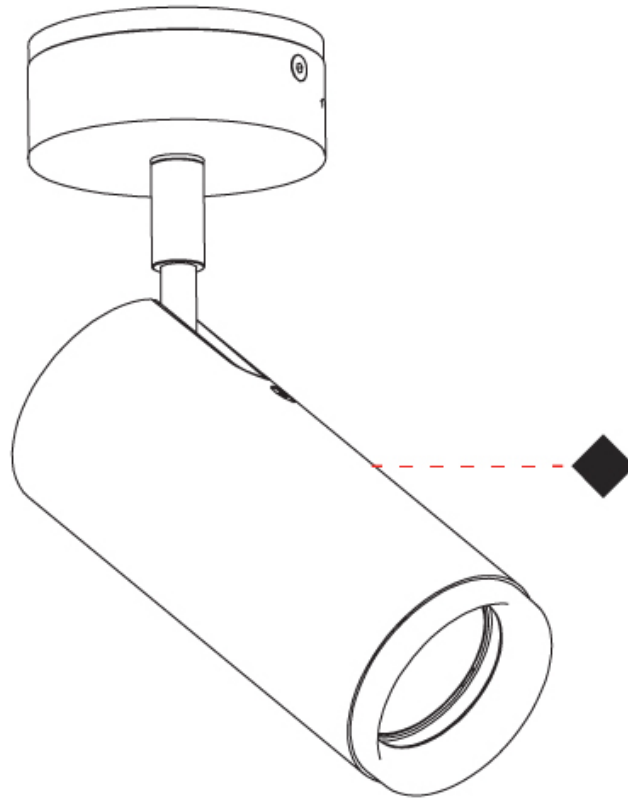

HAUL 1 LIGHT SURFACE

D92102R9-

PROJECT _____

TYPE _____

SPECIFIER _____

QUANTITY _____

DATE _____

D