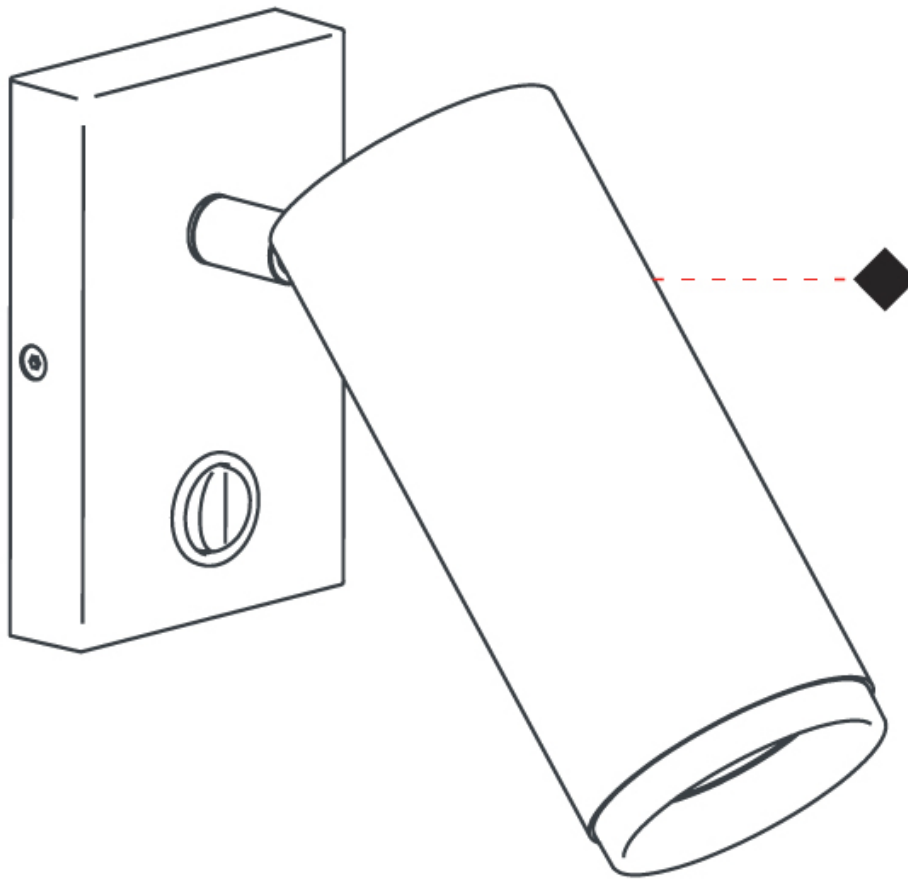

OPTICAL

Beam Angle: 35
 Adjustability: Rotational 300°; Tilt 90°

RATINGS AND CERTIFICATIONS

Certified By: Certified for North American Standards
 IP rating: IP20

HAUL - WALL SURFACE

D93203R9-

PROJECT	_____
TYPE	_____
SPECIFIER	_____
QUANTITY	_____
DATE	_____

GENERAL

Series: Haul
 Brand: Milan
 Division: Design
 Mounting Type: Surface
 Mounting Location: Wall
 Subcategory: Spots

PHYSICAL

Shape: Cylinder
 Diameter (mm): 55
 Diameter (in): 1 ⁹/₁₆
 Length (mm): 70
 Length (in): 2 ³/₄
 Height (mm): 100
 Height (in): 3 ¹⁵/₁₆
 Extension (mm): 120
 Extension (in): 4 ³/₄
 Light Distribution: Adjustable / Direct
 Fixture Finish: MWL / MBQ
 Fixture Material: Extruded Aluminum