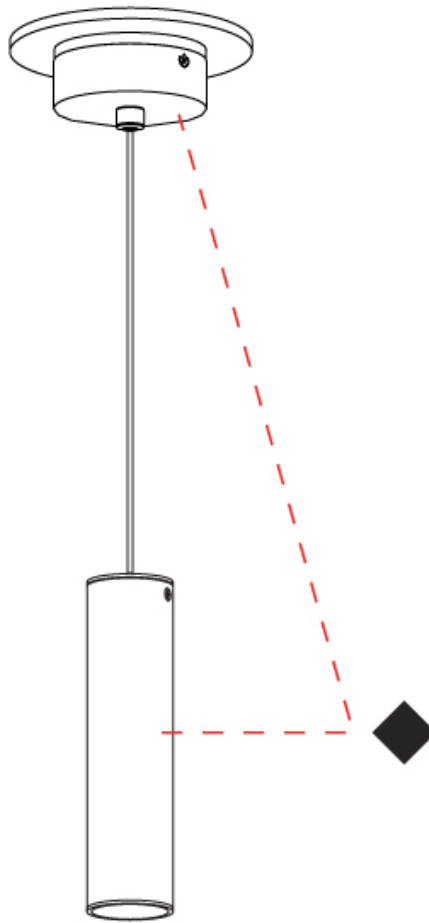

HAUL SUSPENSION

D91213-

PROJECT

TYPE

SPECIFIER

QUANTITY

DATE

D