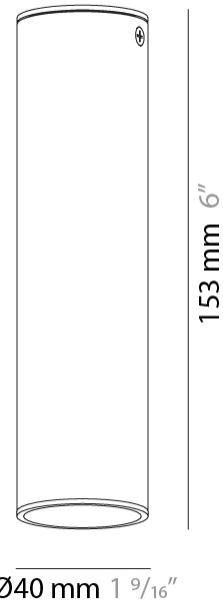

HAUL - CEILING SURFACE

D92105R9-

base number Finish
Options

1. To build a product code in our configurator select the specify button on the base model # product page
2. To build a manual product code on this datasheet choose from the options listed below in blue font and add the suffix to the base model #

GENERAL

Series: Haul
Subseries: Haul - Ceiling
Partner: Milan
Division: Design
Installation: Surface
Product Type: Downlight
Mounting Location: Ceiling
Light Distribution: Direct

PHYSICAL

Aperture Sizes - Downlights: 1"
Shape: Cylinder
Diameter (mm): 40
Diameter (in): 1 9/16
Height (mm): 153
Height (in): 6
Fixture Finish: MWL / MBQ
Fixture Material: Extruded Aluminum

ELECTRICAL

Lamp Type: LED
Input Wattage (W): 5
Dimming: Electronic Low Voltage Dimming
Input Voltage (V): 120Vac Direct Line

LED

Number of LEDs: 1
Color Temperature (°K): 3000
Max. Delivered Lumen (lm): 500
CRI: >90 CRI
Lamp Life (hrs): 50000

OPTICAL

Beam Angle: 35

RATINGS AND CERTIFICATIONS

Certified By: Certified for North American Standards
IP rating: IP20

PROJECT
TYPE
SPECIFIER
QUANTITY
DATE