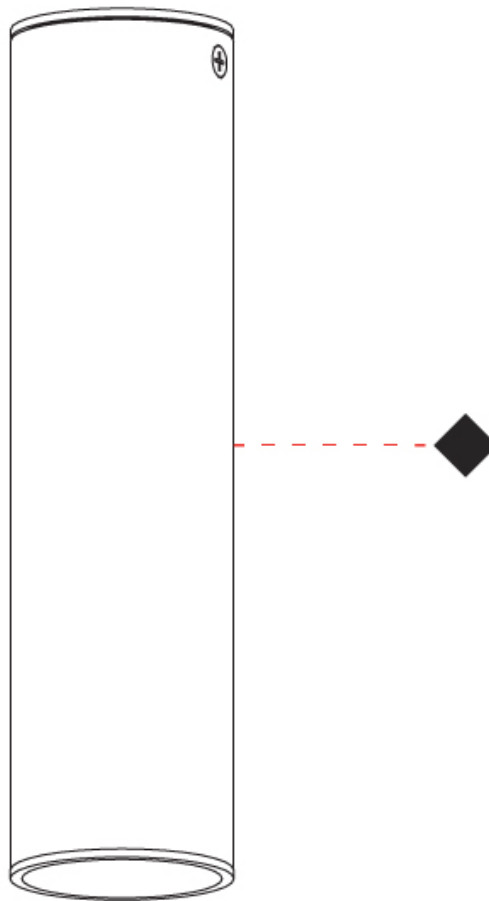

HAUL - CEILING SURFACE

D92105R9- : D92105R9-MBQ

PROJECT

TYPE

SPECIFIER

QUANTITY

DATE