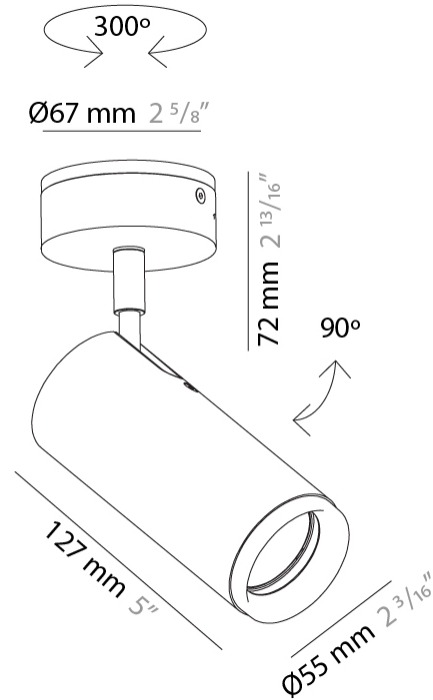

HAUL 1 LIGHT SURFACE

D92102R9-

base number Finish
Options

PROJECT
TYPE
SPECIFIER
QUANTITY
DATE

1. To build a product code in our configurator select the specify button on the base model # product page
2. To build a manual product code on this datasheet choose from the options listed below in blue font and add the suffix to the base model #

GENERAL

Series: Haul
Subseries: Haul 1 Light
Partner: Milan
Division: Design
Installation: Surface
Product Type: Downlight
Mounting Location: Ceiling
Light Distribution: Adjustable

PHYSICAL

Aperture Sizes - Downlights: 2"
Shape: Cylinder
Diameter (mm): 55
Diameter (in): 2 ³/₁₆"
Height (mm): 127
Height (in): 5
Max. Overall Height (mm): 199
Max. Overall Height (in): 7 ¹³/₁₆"
Extension (mm): 72
Extension (in): 2 ¹³/₁₆"
Fixture Finish: [MWL / MBQ](#)
Fixture Material: Extruded Aluminum

ELECTRICAL

Lamp Type: LED
Input Wattage (W): 5
Dimming: Electronic Low Voltage Dimming
Input Voltage (V): 120Vac Direct Line

LED

Number of LEDs: 1
Color Temperature (°K): 3000
Max. Delivered Lumen (lm): 500
CRI: >90 CRI
Lamp Life (hrs): 50000

OPTICAL

Beam Angle: 35°
Adjustability: Rotational 300°; Tilt 90°

RATINGS AND CERTIFICATIONS

Certified By: Certified for North American Standards
IP rating: IP20