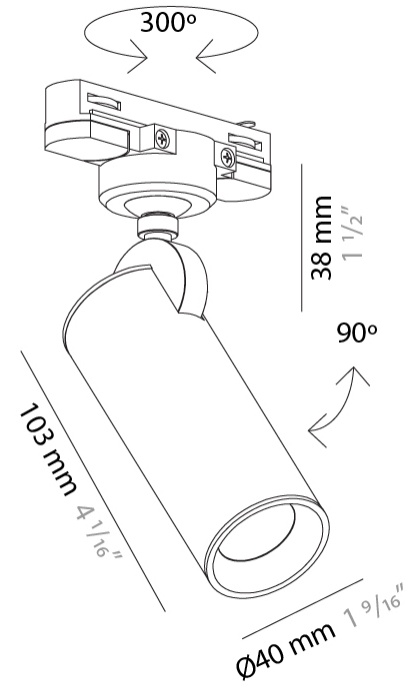

HAUL TRACK

D96072-

base number Finish
Options

PROJECT
TYPE
SPECIFIER
QUANTITY
DATE

1. To build a product code in our configurator select the specify button on the base model # product page
2. To build a manual product code on this datasheet choose from the options listed below in blue font and add the suffix to the base model #

GENERAL

Series: Haul
Partner: Milan
Division: Design
Installation: Track
Product Type: Track System Line Voltage
Mounting Location: Ceiling
Light Distribution: Adjustable

PHYSICAL

Aperture Sizes - Downlights: 1"
Shape: Cylinder
Diameter (mm): 40
Diameter (in): 1 9/16
Height (mm): 203
Height (in): 8
Max. Overall Height (mm): 1300
Max. Overall Height (in): 51 7/16
Fixture Finish: MWL / MBQ
Fixture Material: Extruded Aluminum

ELECTRICAL

Lamp Type: LED
Input Wattage (W): 5
Dimming: Electronic Low Voltage Dimming
Input Voltage (V): 120Vac Direct Line

LED

Color Temperature (°K): 3000
Max. Delivered Lumen (lm): 500
CRI: >90 CRI
Lamp Life (hrs): 50000

OPTICAL

Reflector°: 35
Beam Angle: 35

RATINGS AND CERTIFICATIONS

Certified By: Certified for North American Standards
IP rating: IP20