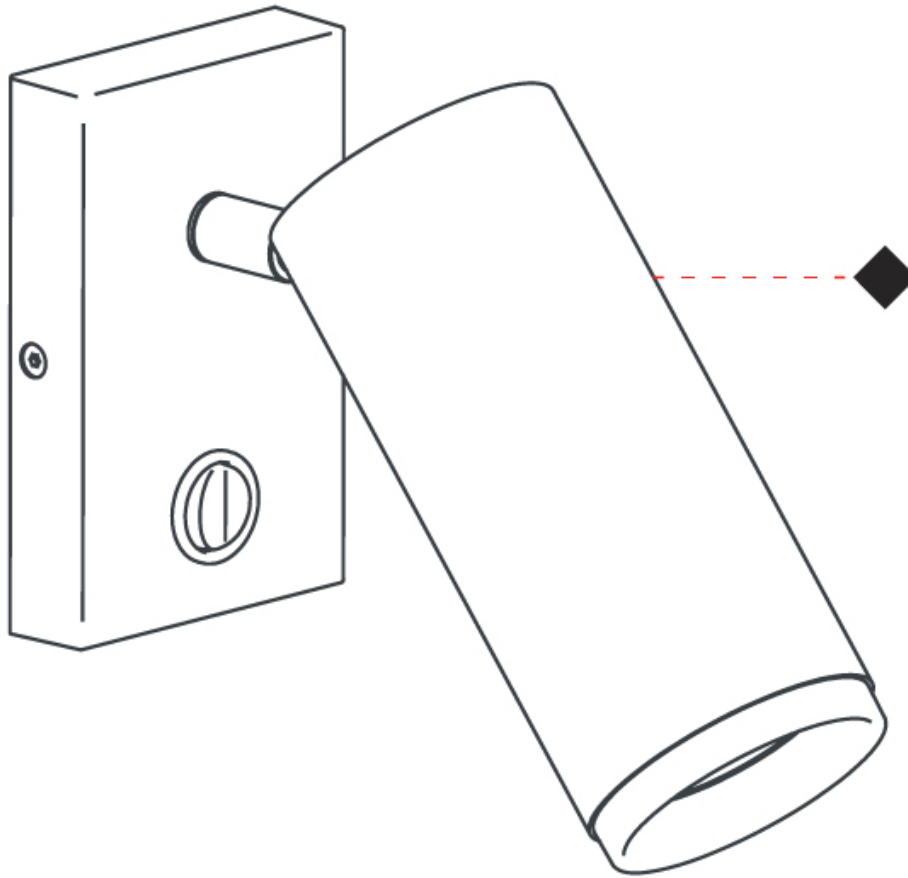

HAUL - WALL SURFACE

D93203R9- : D93203R9-MWL

PROJECT	_____
TYPE	_____
SPECIFIER	_____
QUANTITY	_____
DATE	_____

D