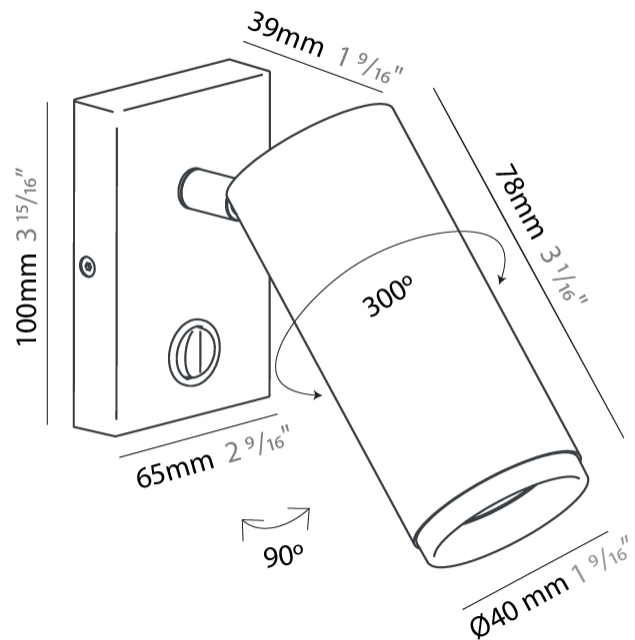

PROJECT	
TYPE	
SPECIFIER	
QUANTITY	
DATE	

HAUL - WALL SURFACE

D93203R9-

base number Finish
Options

1. To build a product code in our configurator select the specify button on the base model # product page
2. To build a manual product code on this datasheet choose from the options listed below in blue font and add the suffix to the base model #

GENERAL

Series: Haul
Subseries: Haul - Wall
Partner: Milan
Division: Design
Installation: Surface
Product Type: Wall Surface
Mounting Location: Wall
Light Distribution: Adjustable

PHYSICAL

Shape: Cylinder
Diameter (mm): 40
Diameter (in): 1 ⁹/₁₆
Length (mm): 65
Length (in): 2 ⁹/₁₆
Height (mm): 100
Height (in): 3 ¹⁵/₁₆
Extension (mm): 78
Extension (in): 3 ¹/₁₆
Fixture Finish: [MWL / MBQ](#)
Fixture Material: Extruded Aluminum

ELECTRICAL

Lamp Type: LED
Input Wattage (W): 5
Dimming: Electronic Low Voltage Dimming
Input Voltage (V): 120Vac Direct Line

LED

Number of LEDs: 1
Color Temperature (°K): 3000
Max. Delivered Lumen (lm): 500
CRI: >90 CRI
Lamp Life (hrs): 50000

OPTICAL

Beam Angle: 35
Adjustability: Rotational 300°; Tilt 90°

RATINGS AND CERTIFICATIONS

Certified By: Certified for North American Standards
IP rating: IP20