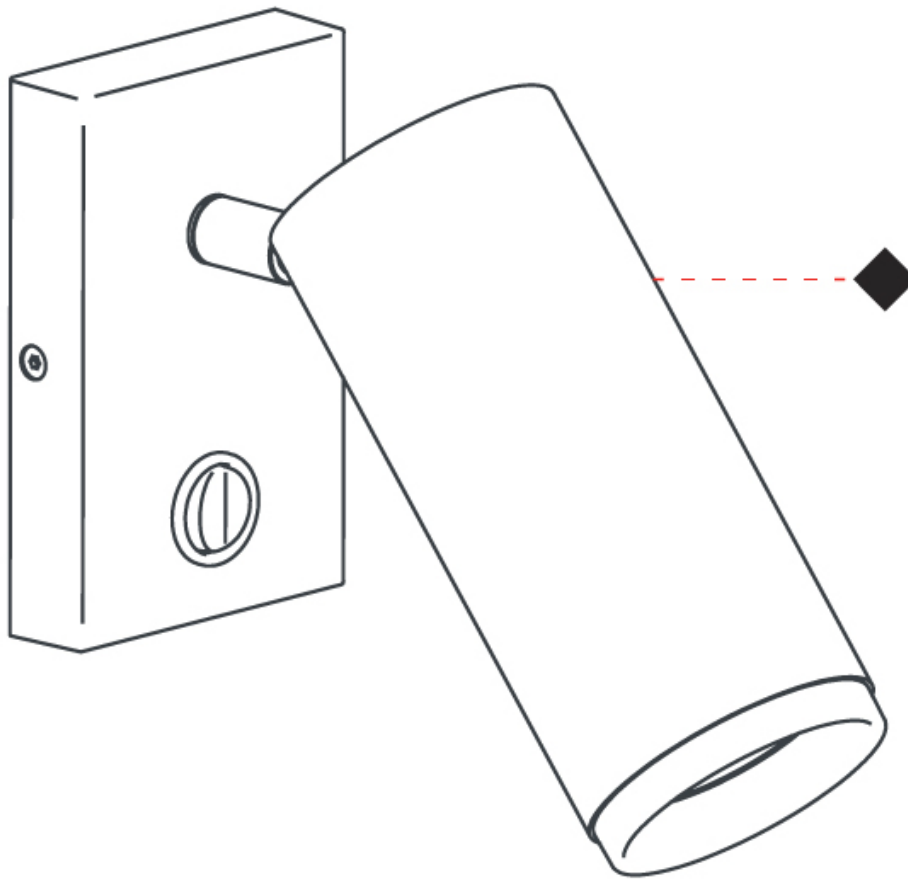

GENERAL

Series: Haul
Subseries: Haul 2 Light
Partner: Milan
Division: Design
Installation: Surface
Product Type: Spots
Mounting Location: Ceiling
Light Distribution: Adjustable

PHYSICAL

Aperture Sizes - Downlights: 1"
Shape: Cylinder
Diameter (mm): 40
Diameter (in): 1 ⁹/₁₆
Width (mm): 85
Width (in): 3 ³/₈
Height (mm): 80
Height (in): 4 ⁷/₈
[Fixture Finish: MWL / MBQ](#)
Fixture Material: Extruded Aluminum

GENERAL

Series: Haul
 Subseries: Haul - Wall
 Partner: Milan
 Division: Design
 Installation: Surface
 Product Type: Wall Surface
 Mounting Location: Wall
 Light Distribution: Adjustable

PHYSICAL

Shape: Cylinder
 Diameter (mm): 40
 Diameter (in): 1 9/16
 Length (mm): 65
 Length (in): 2 9/16
 Height (mm): 100
 Height (in): 3 15/16
 Extension (mm): 78
 Extension (in): 3 1/16
 Weight (kg): 1.4
 Weight (lbs): 2.999
 Fixture Material: Extruded Aluminum

OPTICAL

Adjustability: Rotational 300°; Tilt 90°

RATINGS AND CERTIFICATIONS

Certified By: CSA Certified to UL and CSA Standards
 IP rating: IP20

HAUL - WALL SURFACE

D93203R9- : D93203R9-MWL

PROJECT	_____
TYPE	_____
SPECIFIER	_____
QUANTITY	_____
DATE	_____