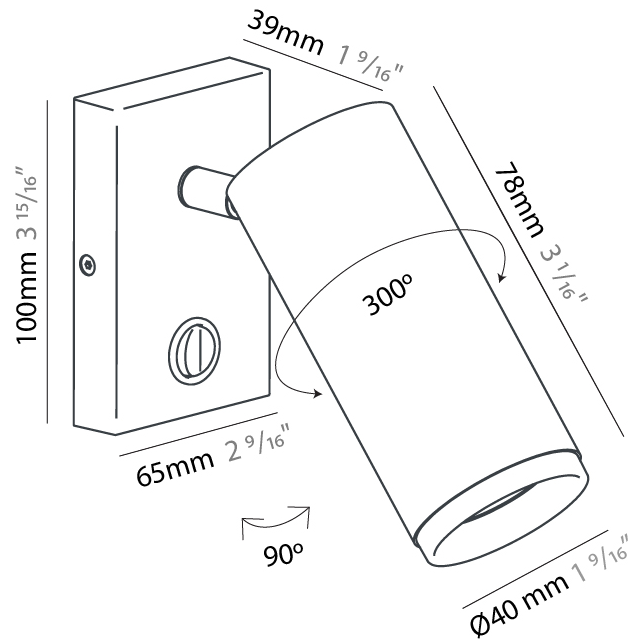

PROJECT	
TYPE	
SPECIFIER	
QUANTITY	
DATE	

HAUL - WALL SURFACE

D93203R9- : D93203R9-MWL

base number

1. To build a product code in our configurator select the specify button on the base model # product page
2. To build a manual product code on this datasheet choose from the options listed below in blue font and add the suffix to the base model #

GENERAL

Series: Haul
Subseries: Haul - Wall
Partner: Milan
Division: Design
Installation: Surface
Product Type: Wall Surface
Mounting Location: Wall
Light Distribution: Adjustable

PHYSICAL

Shape: Cylinder
Diameter (mm): 40
Diameter (in): 1 9/16
Length (mm): 65
Length (in): 2 9/16
Height (mm): 100
Height (in): 3 15/16
Extension (mm): 78
Extension (in): 3 1/16
Weight (kg): 1.4
Weight (lbs): 2.999
Fixture Material: Extruded Aluminum

ELECTRICAL

Lamp Type: LED
Input Wattage (W): 5
Dimming: Electronic Low Voltage Dimming
Input Voltage (V): 120Vac Direct Line

LED

Number of LEDs: 1
Color Temperature (°K): 3000
Max. Delivered Lumen (lm): 500
CRI: >90 CRI
Lamp Life (hrs): 50000

OPTICAL

Adjustability: Rotational 300°; Tilt 90°

RATINGS AND CERTIFICATIONS

Certified By: CSA Certified to UL and CSA Standards
IP rating: IP20