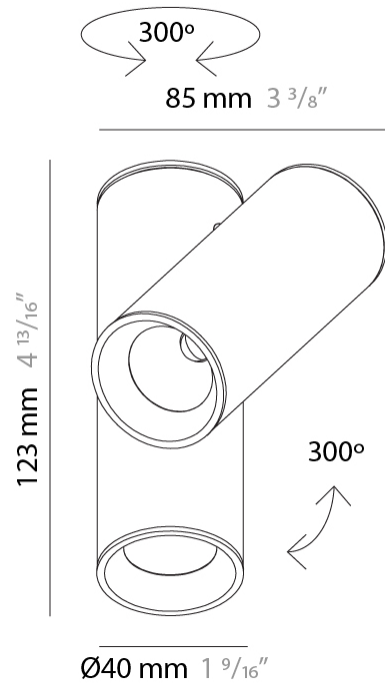

PROJECT	_____
TYPE	_____
SPECIFIER	_____
QUANTITY	_____
DATE	_____

HAUL 2 LIGHT SURFACE

D92192R9-

base number   Finish
Options

1. To build a product code in our configurator select the specify button on the base model # product page
2. To build a manual product code on this datasheet choose from the options listed below in blue font and add the suffix to the base model #

GENERAL

Series: Haul
Subseries: Haul 2 Light
Partner: Milan
Division: Design
Installation: Surface
Product Type: Spots
Mounting Location: Ceiling
Light Distribution: Adjustable

PHYSICAL

Aperture Sizes - Downlights: 1"
Shape: Cylinder
Diameter (mm): 40
Diameter (in): 1 ⁹/₁₆
Width (mm): 85
Width (in): 3 ³/₈
Height (mm): 80
Height (in): 4 ⁷/₈
[Fixture Finish: MWL / MBQ](#)
Fixture Material: Extruded Aluminum

ELECTRICAL

Lamp Type: LED
Input Wattage (W): 10
Total Output Wattage (W): 8
Dimming: Electronic Low Voltage Dimming
Input Voltage (V): 120Vac Direct Line

LED

Number of LEDs: 2
Color Temperature (°K): 3000
Max. Delivered Lumen (lm): 1000
CRI: >90 CRI
Lamp Life (hrs): 50000

OPTICAL

Beam Angle: 35
Adjustability: Rotational; Tilt 300°

RATINGS AND CERTIFICATIONS

Certified By: Certified for North American Standards
IP rating: IP20