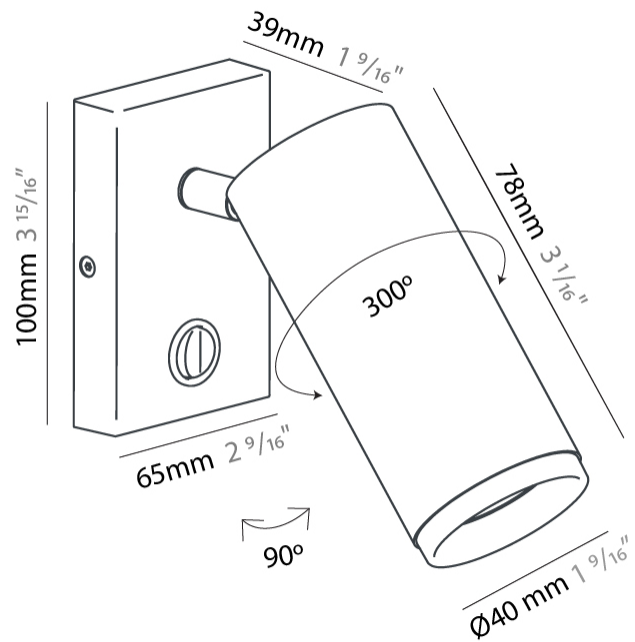

PROJECT	_____
TYPE	_____
SPECIFIER	_____
QUANTITY	_____
DATE	_____

HAUL - WALL SURFACE

D93203R9-

base number _____
Finish Options _____

1. To build a product code in our configurator select the specify button on the base model # product page
2. To build a manual product code on this datasheet choose from the options listed below in blue font and add the suffix to the base model #

GENERAL

Series: Haul
Subseries: Haul - Wall
Partner: Milan
Division: Design
Installation: Surface
Product Type: Wall Surface
Mounting Location: Wall
Light Distribution: Adjustable

PHYSICAL

Shape: Cylinder
Diameter (mm): 40
Diameter (in): 1 ⁹/₁₆
Length (mm): 65
Length (in): 2 ⁹/₁₆
Height (mm): 100
Height (in): 3 ¹⁵/₁₆
Extension (mm): 78
Extension (in): 3 ¹/₁₆
Fixture Finish: [MWL / MBQ](#)
Fixture Material: Extruded Aluminum

ELECTRICAL

Lamp Type: LED
Input Wattage (W): 5
Dimming: Electronic Low Voltage Dimming
Input Voltage (V): 120Vac Direct Line

LED

Number of LEDs: 1
Color Temperature (°K): 3000
Max. Delivered Lumen (lm): 500
CRI: >90 CRI
Lamp Life (hrs): 50000

OPTICAL

Beam Angle: 35
Adjustability: Rotational 300°; Tilt 90°

RATINGS AND CERTIFICATIONS

Certified By: Certified for North American Standards
IP rating: IP20