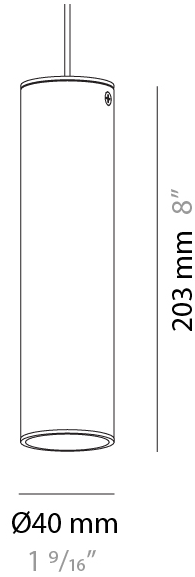

PROJECT
TYPE
SPECIFIER
QUANTITY
DATE

HAUL TRACK

D96070- : D96070-MBL

base number

1. To build a product code in our configurator select the specify button on the base model # product page
2. To build a manual product code on this datasheet choose from the options listed below in blue font and add the suffix to the base model #

GENERAL

Series: Haul
Partner: Milan
Division: Design
Installation: Track
Product Type: Track System Line Voltage
Mounting Location: Ceiling
Light Distribution: Direct

PHYSICAL

Shape: Cylinder
Diameter (mm): 40
Height (mm): 203
Max. Overall Height (mm): 1300
Max. Overall Height (in): 51 ³/₁₆
Fixture Material: Extruded Aluminum

ELECTRICAL

Lamp Type: LED
Total Output Wattage (W): 5
Driver Included: No
Input Voltage (V): 120

LED

Color Temperature (°K): 3000
Nominal Lumen (lm): 500
CRI: >90 CRI

OPTICAL

RATINGS AND CERTIFICATIONS

Certified By: Certified for North American Standards
IP rating: IP20