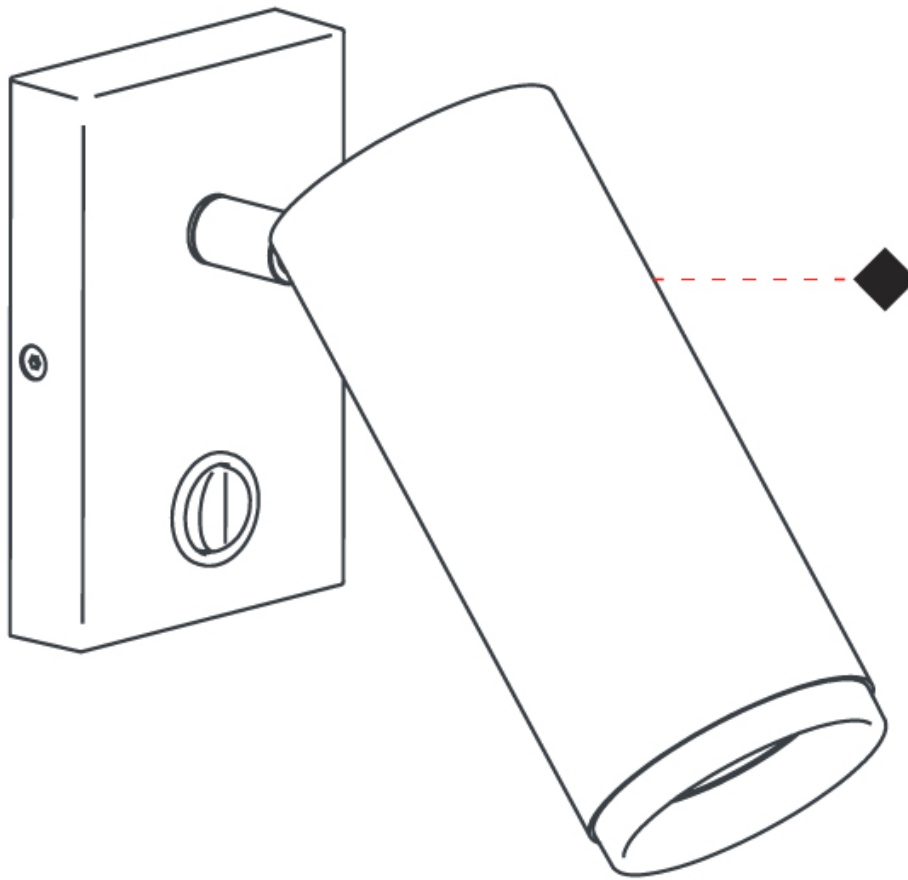

GENERAL

Series: Haul
 Subseries: Haul - Ceiling
 Partner: Milan
 Division: Design
 Installation: Surface
 Product Type: Downlight
 Mounting Location: Ceiling
 Light Distribution: Direct

PHYSICAL

Shape: Cylinder
 Diameter (mm): 40
 Diameter (in): 1 9/16
 Height (mm): 153
 Height (in): 6
 Weight (kg): 1.4
 Weight (lbs): 2.999
 Fixture Finish: Matte Black Lacquer
 Fixture Material: Extruded Aluminum

GENERAL

Series: Haul
 Subseries: Haul - Wall
 Partner: Milan
 Division: Design
 Installation: Surface
 Product Type: Wall Surface
 Mounting Location: Wall
 Light Distribution: Adjustable

PHYSICAL

Shape: Cylinder
 Diameter (mm): 40
 Diameter (in): 1 ⁹/₁₆
 Length (mm): 65
 Length (in): 2 ⁹/₁₆
 Height (mm): 100
 Height (in): 3 ¹⁵/₁₆
 Extension (mm): 78
 Extension (in): 3 ¹/₁₆
 Fixture Finish: [MWL / MBQ](#)
 Fixture Material: Extruded Aluminum

OPTICAL

Beam Angle: 35
 Adjustability: Rotational 300°; Tilt 90°

RATINGS AND CERTIFICATIONS

Certified By: Certified for North American Standards
 IP rating: IP20

HAUL - WALL SURFACE

D93203R9-

PROJECT	_____
TYPE	_____
SPECIFIER	_____
QUANTITY	_____
DATE	_____

GENERAL

Series: Haul
 Subseries: Haul - Wall
 Partner: Milan
 Division: Design
 Installation: Surface
 Product Type: Wall Surface
 Mounting Location: Wall
 Light Distribution: Adjustable

PHYSICAL

Shape: Cylinder
 Diameter (mm): 40
 Diameter (in): 1 9/16
 Length (mm): 65
 Length (in): 2 9/16
 Height (mm): 100
 Height (in): 3 15/16
 Extension (mm): 78
 Extension (in): 3 1/16
 Weight (kg): 1.4
 Weight (lbs): 2.999
 Fixture Material: Extruded Aluminum