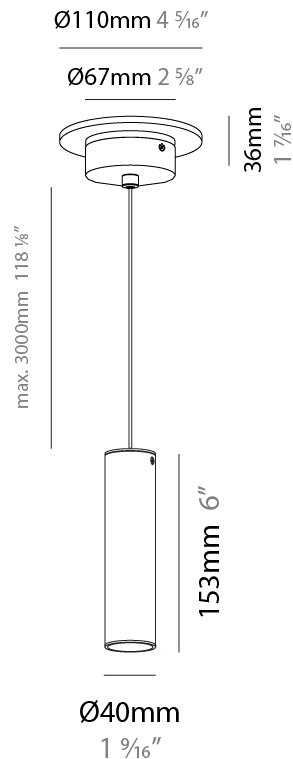

HAUL SUSPENSION

D91213-

base number   Finish
Options

1. To build a product code in our configurator select the specify button on the base model # product page
2. To build a manual product code on this datasheet choose from the options listed below in blue font and add the suffix to the base model #

GENERAL

Series: Haul
Partner: Milan
Division: Design
Installation: Suspension
Product Type: Pendant
Mounting Location: Ceiling
Light Distribution: Direct

PHYSICAL

Shape: Cylinder
Diameter (mm): 40
Diameter (in): 1 9/16
Height (mm): 153
Height (in): 6
Max. Overall Height (mm): 2153
Max. Overall Height (in): 84 3/4
Fixture Finish: MWL / MBQ
Fixture Material: Extruded Aluminum
Cable Details: 2900mm Cable

ELECTRICAL

Number of Lamps: 1
Lamp Type: LED Retrofit
Max. Wattage Per Lamp (W): 5
Input Voltage (V): 120

LED

Number of LEDs: 1
Color Temperature (°K): 2700
Max. Delivered Lumen (lm): 500
CRI: >90 CRI

OPTICAL

RATINGS AND CERTIFICATIONS

Certified By: Certified for North American Standards
IP rating: IP20

PROJECT	_____
TYPE	_____
SPECIFIER	_____
QUANTITY	_____
DATE	_____