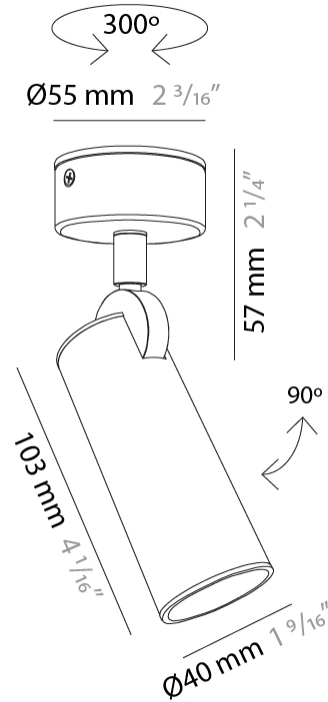

HAUL - CEILING SURFACE

D92247-

base number   Finish
Options

PROJECT	_____
TYPE	_____
SPECIFIER	_____
QUANTITY	_____
DATE	_____

1. To build a product code in our configurator select the specify button on the base model # product page
2. To build a manual product code on this datasheet choose from the options listed below in blue font and add the suffix to the base model #

GENERAL

Series: Haul _____
Subseries: Haul - Ceiling _____
Partner: Milan _____
Division: Design _____
Installation: Surface _____
Product Type: Spots _____
Mounting Location: Ceiling _____
Light Distribution: Adjustable _____

PHYSICAL

Aperture Sizes - Downlights: 1" _____
Shape: Cylinder _____
Diameter (mm): 40 _____
Diameter (in): 1 ⁹/₁₆ _____
Length (mm): 98 _____
Length (in): 3 ⁷/₁₈ _____
Height (mm): 160 _____
Height (in): 6 ³/₁₆ _____
Fixture Finish: MWL / MBQ _____
Fixture Material: Extruded Aluminum _____

ELECTRICAL

Lamp Type: LED _____
Input Wattage (W): 5 _____
Dimming: Electronic Low Voltage Dimming _____
Input Voltage (V): 120Vac Direct Line _____

LED

Number of LEDs: 1 _____
Color Temperature (°K): 3000 _____
Max. Delivered Lumen (lm): 500 _____
CRI: >90 CRI _____
Lamp Life (hrs): 50000 _____

OPTICAL

Beam Angle: 35 _____
Adjustability: Rotational 300°; Tilt 90° _____

RATINGS AND CERTIFICATIONS

Certified By: Certified for North American Standards _____
IP rating: IP20 _____