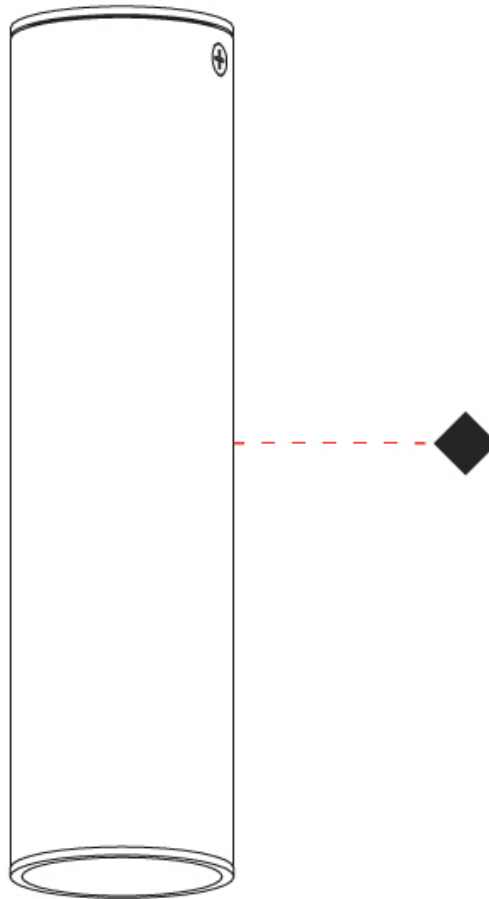

HAUL - CEILING SURFACE

D92105R9- : D92105R9-MBQ

PROJECT

TYPE

SPECIFIER

QUANTITY

DATE