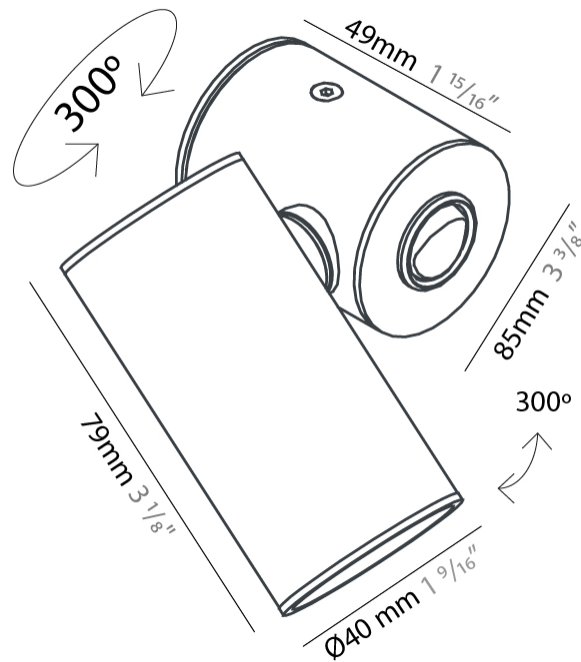

PROJECT	_____
TYPE	_____
SPECIFIER	_____
QUANTITY	_____
DATE	_____

HAUL - WALL SURFACE

D93244-

base number   Finish
Options

1. To build a product code in our configurator select the specify button on the base model # product page
2. To build a manual product code on this datasheet choose from the options listed below in blue font and add the suffix to the base model #

GENERAL

Series: Haul _____
Subseries: Haul - Wall _____
Partner: Milan _____
Division: Design _____
Installation: Surface _____
Product Type: Wall Surface _____
Mounting Location: Wall _____
Light Distribution: Adjustable _____

PHYSICAL

Shape: Cylinder _____
Diameter (mm): 40 _____
Diameter (in): 1 ⁹/₁₆ _____
Length (mm): 85 _____
Length (in): 3 ³/₈ _____
Extension (mm): 120 _____
Extension (in): 4 ³/₄ _____
Fixture Finish: MWL / MBQ _____
Fixture Material: Extruded Aluminum _____

ELECTRICAL

Lamp Type: LED _____
Input Wattage (W): 5 _____
Dimming: Electronic Low Voltage Dimming _____
Input Voltage (V): 120Vac Direct Line _____

LED

Number of LEDs: 1 _____
Color Temperature (°K): 3000 _____
Max. Delivered Lumen (lm): 500 _____
CRI: >90 CRI _____
Lamp Life (hrs): 50000 _____

OPTICAL

Beam Angle: 35 _____

RATINGS AND CERTIFICATIONS

Certified By: Certified for North American Standards _____
IP rating: IP20 _____