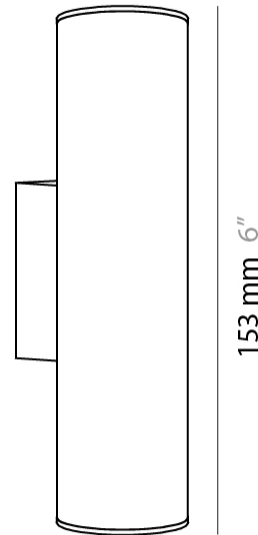

PROJECT
TYPE
SPECIFIER
QUANTITY
DATE

HAUL - WALL SURFACE

D93136R9-

base number Finish
Options

1. To build a product code in our configurator select the specify button on the base model # product page
2. To build a manual product code on this datasheet choose from the options listed below in blue font and add the suffix to the base model #

GENERAL

Series: Haul
Subseries: Haul - Wall
Partner: Milan
Division: Design
Installation: Surface
Product Type: Wall Surface
Mounting Location: Wall
Light Distribution: Direct / Indirect

PHYSICAL

Shape: Cylinder
Diameter (mm): 40
Diameter (in): 1 ⁹/₁₆
Height (mm): 153
Height (in): 6
Extension (mm): 61
Extension (in): 2 ³/₈
Fixture Finish: MWL / MBQ
Fixture Material: Extruded Aluminum

ELECTRICAL

Lamp Type: LED
Input Wattage (W): 10
Dimming: Electronic Low Voltage Dimming
Input Voltage (V): 120Vac Direct Line

LED

Number of LEDs: 2
Color Temperature (°K): 3000
Max. Delivered Lumen (lm): 1000
CRI: >90 CRI
Lamp Life (hrs): 50000

OPTICAL

Beam Angle: 35

RATINGS AND CERTIFICATIONS

Certified By: Certified for North American Standards
IP rating: IP20

61 mm 2 ³/₈"

Ø40 mm 1 ⁹/₁₆"