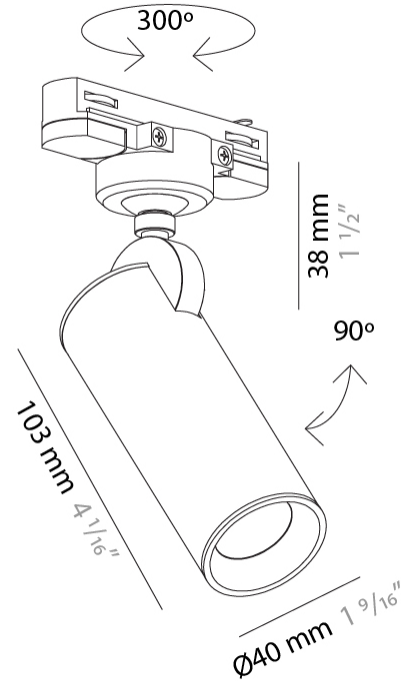

PROJECT	_____
TYPE	_____
SPECIFIER	_____
QUANTITY	_____
DATE	_____

HAUL TRACK

D96072-

base number   Finish
Options

1. To build a product code in our configurator select the specify button on the base model # product page
2. To build a manual product code on this datasheet choose from the options listed below in blue font and add the suffix to the base model #

GENERAL

Series: Haul
Partner: Milan
Division: Design
Installation: Track
Product Type: Track System Line Voltage
Mounting Location: Ceiling
Light Distribution: Adjustable

PHYSICAL

Aperture Sizes - Downlights: 1"
Shape: Cylinder
Diameter (mm): 40
Diameter (in): 1 9/16
Height (mm): 203
Height (in): 8
Max. Overall Height (mm): 1300
Max. Overall Height (in): 51 7/16
Fixture Finish: MWL / MBQ
Fixture Material: Extruded Aluminum

ELECTRICAL

Lamp Type: LED
Input Wattage (W): 5
Dimming: Electronic Low Voltage Dimming
Input Voltage (V): 120Vac Direct Line

LED

Color Temperature (°K): 3000
Max. Delivered Lumen (lm): 500
CRI: >90 CRI
Lamp Life (hrs): 50000

OPTICAL

Reflector°: 35
Beam Angle: 35

RATINGS AND CERTIFICATIONS

Certified By: Certified for North American Standards
IP rating: IP20