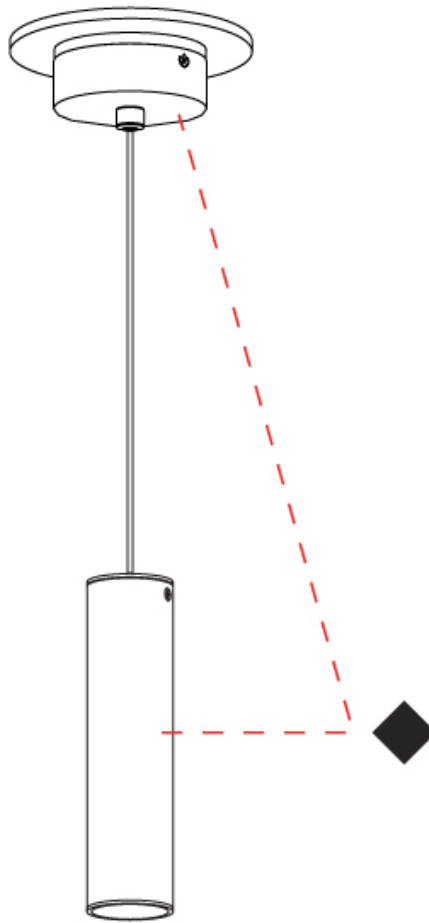

HAUL SUSPENSION

D91213-

PROJECT _____

TYPE _____

SPECIFIER _____

QUANTITY _____

DATE _____

D