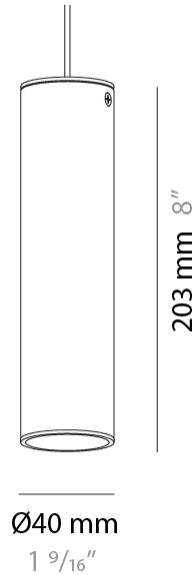

PROJECT
TYPE
SPECIFIER
QUANTITY
DATE

HAUL TRACK

D96070-

base number   Finish
Options

1. To build a product code in our configurator select the specify button on the base model # product page
2. To build a manual product code on this datasheet choose from the options listed below in blue font and add the suffix to the base model #

GENERAL

Series: Haul
Partner: Milan
Division: Design
Installation: Track
Product Type: Track System Line Voltage
Mounting Location: Ceiling
Light Distribution: Direct

PHYSICAL

Aperture Sizes - Downlights: 1"
Shape: Cylinder
Diameter (mm): 40
Diameter (in): 1 9/16
Height (mm): 203
Height (in): 8
Max. Overall Height (mm): 1300
Max. Overall Height (in): 51 7/16
Fixture Finish: MWL / MBQ
Fixture Material: Extruded Aluminum

ELECTRICAL

Lamp Type: LED
Input Wattage (W): 5
Dimming: Electronic Low Voltage Dimming
Input Voltage (V): 120Vac Direct Line

LED

Number of LEDs: 1
Color Temperature (°K): 3000
Max. Delivered Lumen (lm): 500
CRI: >90 CRI
Lamp Life (hrs): 50000

OPTICAL

Reflector°: 35
Beam Angle: 35

RATINGS AND CERTIFICATIONS

Certified By: Certified for North American Standards
IP rating: IP20