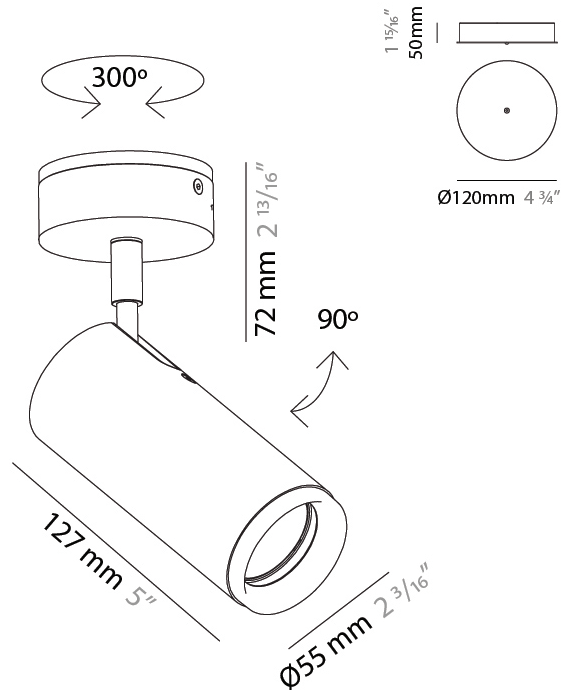

PROJECT	
TYPE	
SPECIFIER	
QUANTITY	
DATE	

HAUL - WALL SURFACE

D93243-

base number   Finish
Options

1. To build a product code in our configurator select the specify button on the base model # product page
2. To build a manual product code on this datasheet choose from the options listed below in blue font and add the suffix to the base model #

GENERAL

Series: Haul
Subseries: Haul - Wall
Brand: Milan
Division: Design
Mounting Type: Surface
Mounting Location: Wall
Subcategory: On/Off Switch

PHYSICAL

Shape: Cylinder
Diameter (mm): 55
Diameter (in): 1 ⁹/₁₆
Length (mm): 83
Length (in): 3 ¹/₄
Height (mm): 100
Height (in): 3 ¹⁵/₁₆
Extension (mm): 120
Extension (in): 4 ³/₄
Light Distribution: Adjustable / Direct
Fixture Finish: MWL / MBQ
Fixture Material: Extruded Aluminum

ELECTRICAL

Lamp Type: LED
Input Wattage (W): 7
Dimming: Electronic Low Voltage Dimming
Input Voltage (V): 120Vac Direct Line

LED

Number of LEDs: 1
Color Temperature (°K): 3000
Max. Delivered Lumen (lm): 665
CRI: >90 CRI
Lamp Life (hrs): 50000

OPTICAL

Beam Angle: 35

RATINGS AND CERTIFICATIONS

Certified By: Certified for North American Standards
IP rating: IP20