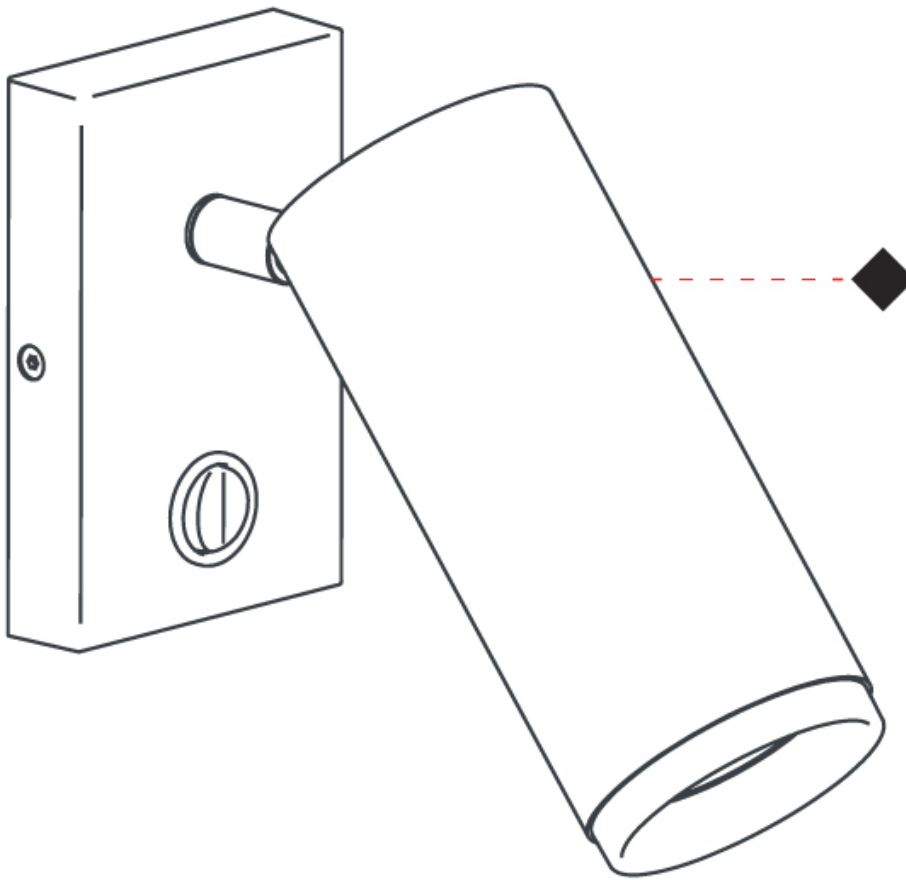

HAUL SURFACE

D93242-

PROJECT	_____
TYPE	_____
SPECIFIER	_____
QUANTITY	_____
DATE	_____

D