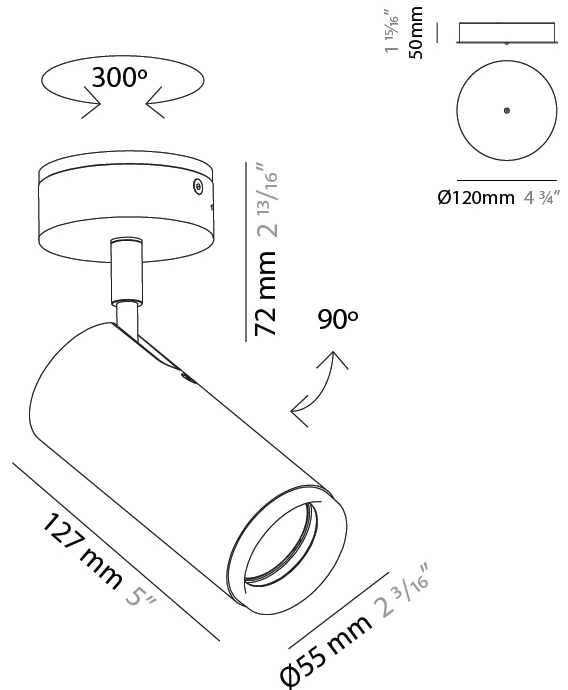

PROJECT	
TYPE	
SPECIFIER	
QUANTITY	
DATE	

HAUL SURFACE

D93242-

base number   Finish
Options

1. To build a product code in our configurator select the specify button on the base model # product page
2. To build a manual product code on this datasheet choose from the options listed below in blue font and add the suffix to the base model #

GENERAL

Series: Haul
Brand: Milan
Division: Design
Mounting Type: Surface
Mounting Location: Wall
Subcategory: Spots

PHYSICAL

Shape: Cylinder
Diameter (mm): 55
Diameter (in): 1 ⁹/₁₆
Length (mm): 70
Length (in): 2 ³/₄
Height (mm): 100
Height (in): 3 ¹⁵/₁₆
Extension (mm): 120
Extension (in): 4 ³/₄
Light Distribution: Adjustable / Direct
Fixture Finish: MWL / MBQ
Fixture Material: Extruded Aluminum

ELECTRICAL

Number of Lamps: 1
Lamp Type: LED Retrofit
Lamp Shape: MR16
Bulb Included: Bulb Not Included
Max. Wattage Per Lamp (W): 4
Lamp Base: GU10
Input Voltage (V): 120

LED

CRI: >90 CRI

OPTICAL

RATINGS AND CERTIFICATIONS

Certified By: Certified for North American Standards
IP rating: IP20