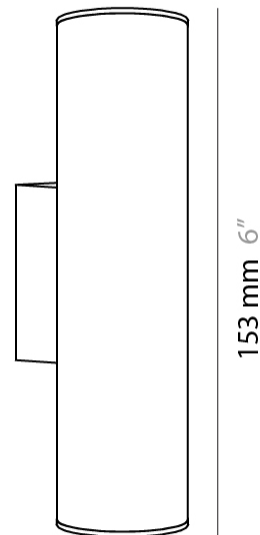

PROJECT
TYPE
SPECIFIER
QUANTITY
DATE

HAUL - WALL SURFACE

D93136R9-

base number Finish
Options

1. To build a product code in our configurator select the specify button on the base model # product page
2. To build a manual product code on this datasheet choose from the options listed below in blue font and add the suffix to the base model #

GENERAL

Series: Haul
Subseries: Haul - Wall
Partner: Milan
Division: Design
Installation: Surface
Product Type: Wall Surface
Mounting Location: Wall
Light Distribution: Direct / Indirect

PHYSICAL

Shape: Cylinder
Diameter (mm): 40
Diameter (in): 1 ⁹/₁₆
Height (mm): 153
Height (in): 6
Extension (mm): 61
Extension (in): 2 ³/₈
Fixture Finish: MWL / MBQ
Fixture Material: Extruded Aluminum

ELECTRICAL

Lamp Type: LED
Input Wattage (W): 10
Dimming: Electronic Low Voltage Dimming
Input Voltage (V): 120Vac Direct Line

LED

Number of LEDs: 2
Color Temperature (°K): 3000
Max. Delivered Lumen (lm): 1000
CRI: >90 CRI
Lamp Life (hrs): 50000

OPTICAL

Beam Angle: 35

RATINGS AND CERTIFICATIONS

Certified By: Certified for North American Standards
IP rating: IP20

61 mm 2 ³/₈"

Ø40 mm 1 ⁹/₁₆"