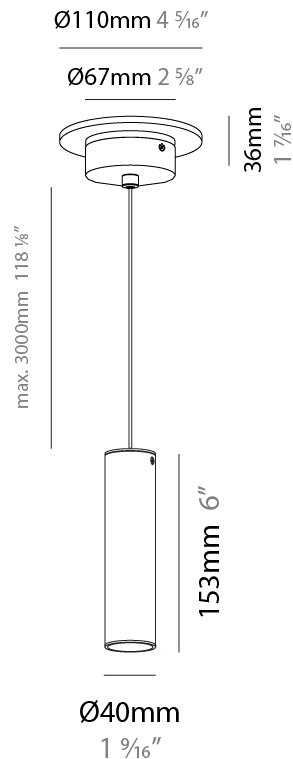

HAUL SUSPENSION

D91213-

base number   Finish
Options

1. To build a product code in our configurator select the specify button on the base model # product page
2. To build a manual product code on this datasheet choose from the options listed below in blue font and add the suffix to the base model #

GENERAL

Series: Haul
Partner: Milan
Division: Design
Installation: Suspension
Product Type: Pendant
Mounting Location: Ceiling
Light Distribution: Direct

PHYSICAL

Shape: Cylinder
Diameter (mm): 40
Diameter (in): 1 5/16
Height (mm): 153
Height (in): 6
Max. Overall Height (mm): 2153
Max. Overall Height (in): 84 3/4
Fixture Finish: MWL / MBQ
Fixture Material: Extruded Aluminum
Cable Details: 2900mm Cable

ELECTRICAL

Number of Lamps: 1
Lamp Type: LED Retrofit
Max. Wattage Per Lamp (W): 5
Input Voltage (V): 120

LED

Number of LEDs: 1
Color Temperature (°K): 2700
Max. Delivered Lumen (lm): 500
CRI: >90 CRI

OPTICAL

RATINGS AND CERTIFICATIONS

Certified By: Certified for North American Standards
IP rating: IP20

PROJECT	_____
TYPE	_____
SPECIFIER	_____
QUANTITY	_____
DATE	_____