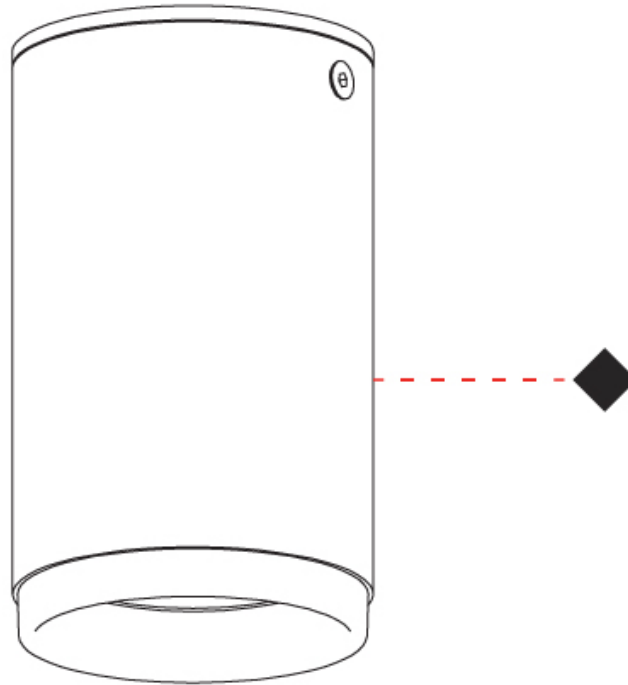

GENERAL

Series: Haul
 Subseries: Haul - Ceiling
 Brand: Milan
 Division: Design
 Mounting Type: Surface
 Mounting Location: Ceiling
 Subcategory: Downlight

PHYSICAL

Shape: Cylinder
 Diameter (mm): 55
 Diameter (in): 2 ³/₁₆
 Height (mm): 93
 Height (in): 3 ¹¹/₁₆
 Light Distribution: Direct
 Fixture Finish: MWL / MBQ
 Fixture Material: Extruded Aluminum

OPTICAL

Beam Angle: 35

RATINGS AND CERTIFICATIONS

Certified By: Certified for North American Standards
 IP rating: IP20

HAUL - CEILING SURFACE

D92249-

PROJECT
TYPE
SPECIFIER
QUANTITY
DATE

PROJECT
TYPE
SPECIFIER
QUANTITY
DATE