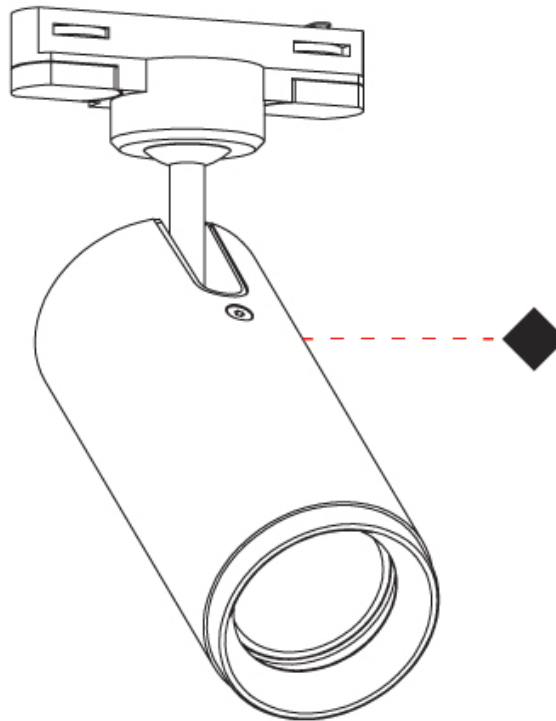

HAUL TRACK

D96073-

PROJECT _____

TYPE _____

SPECIFIER _____

QUANTITY _____

DATE _____

D