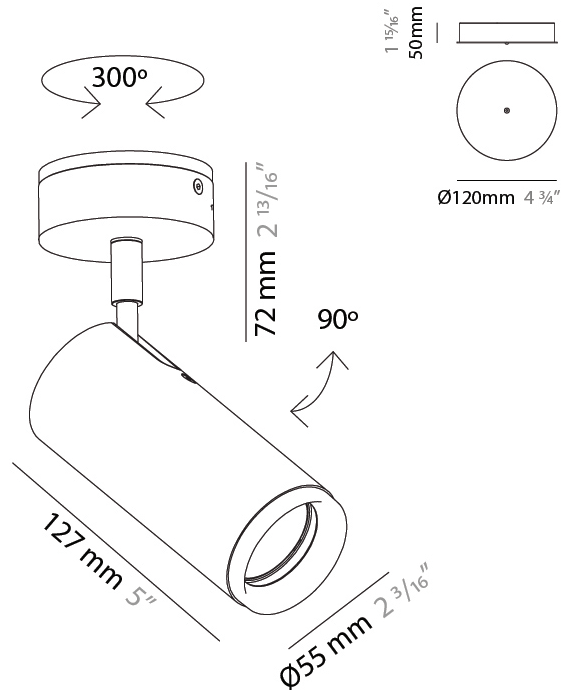

GENERAL

Series: Haul
Subseries: Haul 1 Light
Brand: Milan
Division: Design
Mounting Type: Surface
Mounting Location: Ceiling
Subcategory: Downlight

PHYSICAL

Shape: Cylinder
Diameter (mm): 55
Diameter (in): 2 ³/₁₆
Height (mm): 127
Height (in): 5
Max. Overall Height (mm): 199
Max. Overall Height (in): 7 ¹³/₁₆
Extension (mm): 72
Extension (in): 2 ¹³/₁₆
Light Distribution: Adjustable / Direct
[Fixture Finish: MWL / MBQ](#)
Fixture Material: Extruded Aluminum

OPTICAL

Beam Angle: 35
Adjustability: Rotational 300°; Tilt 90°

RATINGS AND CERTIFICATIONS

Certified By: Certified for North American Standards
IP rating: IP20

HAUL 1 LIGHT SURFACE

D92102R9-

PROJECT _____

TYPE _____

GENERAL

Series: Haul
 Subseries: Haul - Ceiling
 Brand: Milan
 Division: Design
 Mounting Type: Surface
 Mounting Location: Ceiling
 Subcategory: Downlight

PHYSICAL

Shape: Cylinder
 Diameter (mm): 55
 Diameter (in): 2 ³/₁₆
 Height (mm): 93
 Height (in): 3 ¹¹/₁₆
 Light Distribution: Direct
 Fixture Finish: MWL / MBQ
 Fixture Material: Extruded Aluminum

GENERAL

Series: Haul
 Subseries: Haul - Ceiling
 Brand: Milan
 Division: Design
 Mounting Type: Surface
 Mounting Location: Ceiling
 Subcategory: Downlight

PHYSICAL

Shape: Cylinder
 Diameter (mm): 55
 Diameter (in): 2 ³/₁₆
 Height (mm): 210
 Height (in): 8 ¹/₄
 Light Distribution: Direct
 Fixture Finish: MWL / MBQ
 Fixture Material: Extruded Aluminum