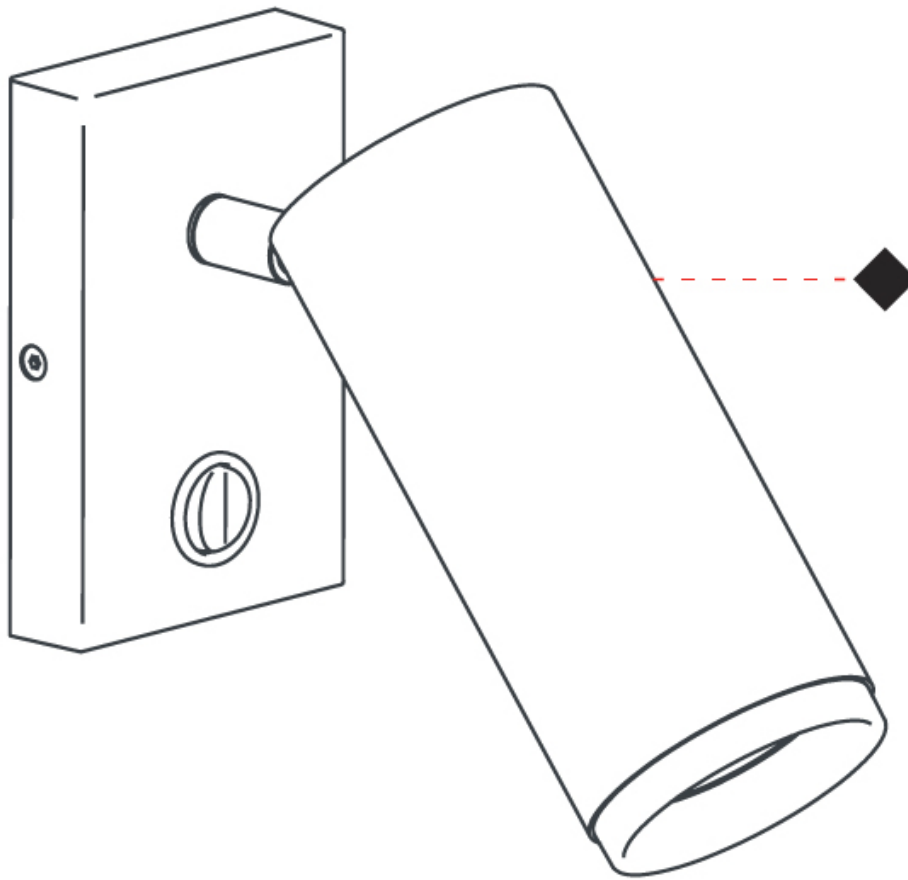

GENERAL

Series: Haul
Subseries: Haul 1 Light
Brand: Milan
Division: Design
Mounting Type: Surface
Mounting Location: Ceiling
Subcategory: Downlight

PHYSICAL

Shape: Cylinder
Diameter (mm): 55
Diameter (in): 2 ³/₁₆
Height (mm): 127
Height (in): 5
Max. Overall Height (mm): 199
Max. Overall Height (in): 7 ¹³/₁₆
Extension (mm): 72
Extension (in): 2 ¹³/₁₆
Light Distribution: Adjustable / Direct
[Fixture Finish: MWL / MBQ](#)
Fixture Material: Extruded Aluminum

GENERAL

Series: Haul
 Subseries: Haul - Ceiling
 Brand: Milan
 Division: Design
 Mounting Type: Surface
 Mounting Location: Ceiling
 Subcategory: Downlight

PHYSICAL

Shape: Cylinder
 Diameter (mm): 55
 Diameter (in): 2 ³/₁₆
 Height (mm): 93
 Height (in): 3 ¹¹/₁₆
 Light Distribution: Direct
 Fixture Finish: MWL / MBQ
 Fixture Material: Extruded Aluminum

GENERAL

Series: Haul
 Subseries: Haul - Wall
 Brand: Milan
 Division: Design
 Mounting Type: Surface
 Mounting Location: Wall
 Subcategory: On/Off Switch

PHYSICAL

Shape: Cylinder
 Diameter (mm): 55
 Diameter (in): 1 9/16
 Length (mm): 83
 Length (in): 3 1/4
 Height (mm): 100
 Height (in): 3 15/16
 Extension (mm): 120
 Extension (in): 4 3/4
 Light Distribution: Adjustable / Direct
 Fixture Finish: [MWL](#) / [MBQ](#)
 Fixture Material: Extruded Aluminum

OPTICAL

Beam Angle: 35

RATINGS AND CERTIFICATIONS

Certified By: Certified for North American Standards
 IP rating: IP20

HAUL - WALL SURFACE

D93243-

PROJECT	_____
TYPE	_____
SPECIFIER	_____
QUANTITY	_____
DATE	_____