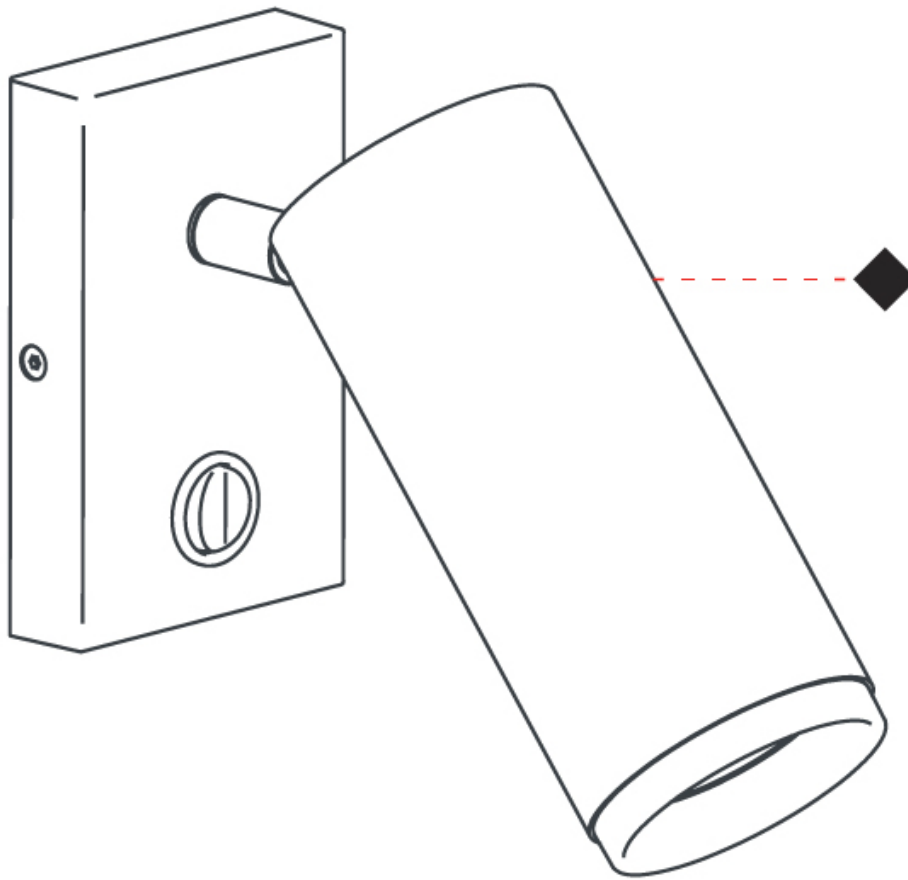

HAUL SURFACE

D93242-

PROJECT	_____
TYPE	_____
SPECIFIER	_____
QUANTITY	_____
DATE	_____

D