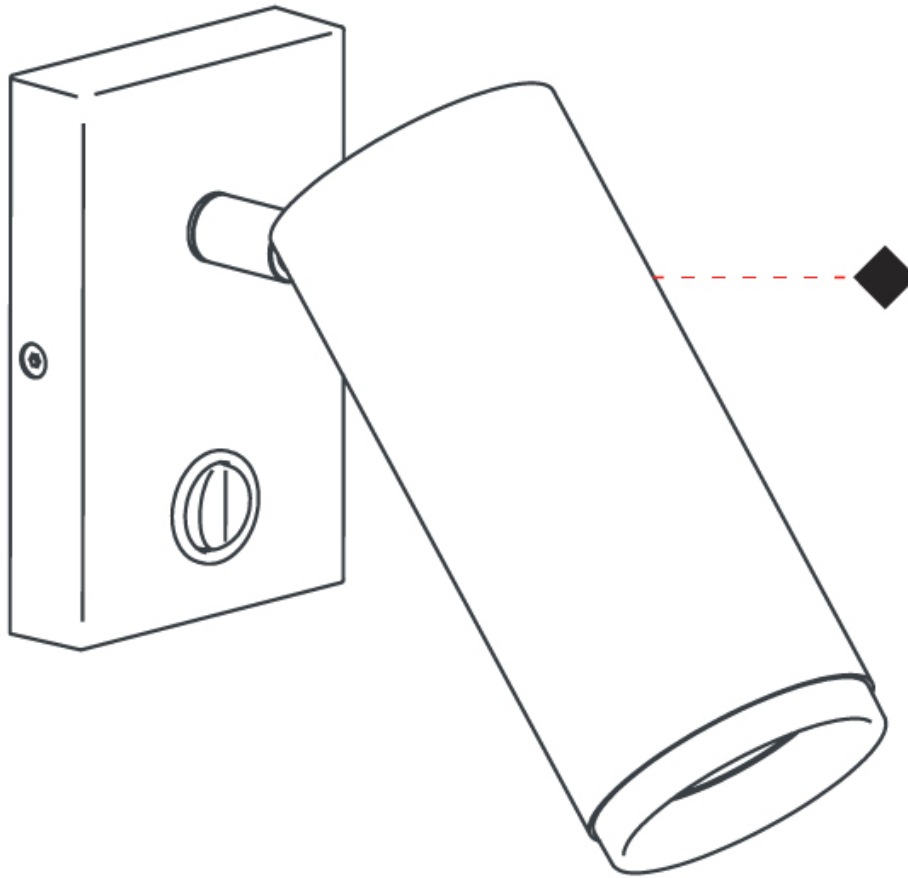

HAUL - WALL SURFACE

D93243-

PROJECT	_____
TYPE	_____
SPECIFIER	_____
QUANTITY	_____
DATE	_____

D