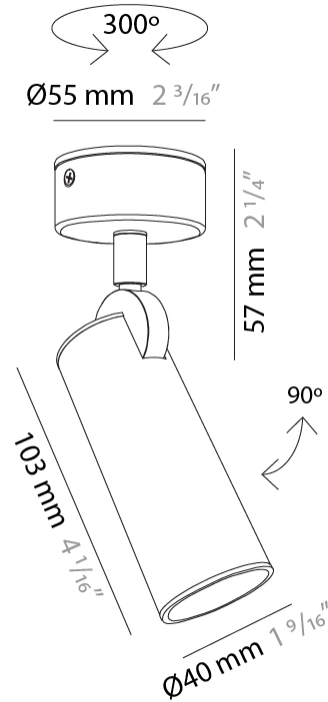

HAUL - CEILING SURFACE

D92247-

base number   Finish
Options

1. To build a product code in our configurator select the specify button on the base model # product page
2. To build a manual product code on this datasheet choose from the options listed below in blue font and add the suffix to the base model #

GENERAL

Series: Haul
Subseries: Haul - Ceiling
Brand: Milan
Division: Design
Mounting Type: Surface
Mounting Location: Ceiling
Subcategory: Spots

PHYSICAL

Shape: Cylinder
Diameter (mm): 40
Diameter (in): 1 9/16
Length (mm): 98
Length (in): 3 7/8
Height (mm): 160
Height (in): 6 5/16
Light Distribution: Adjustable / Direct
Fixture Finish: MWL / MBQ
Fixture Material: Extruded Aluminum

ELECTRICAL

Lamp Type: LED
Input Wattage (W): 5
Dimming: Electronic Low Voltage Dimming
Input Voltage (V): 120Vac Direct Line

LED

Number of LEDs: 1
Color Temperature (°K): 3000
Max. Delivered Lumen (lm): 500
CRI: >90 CRI
Lamp Life (hrs): 50000

OPTICAL

Beam Angle: 35
Adjustability: Rotational 300°; Tilt 90°

RATINGS AND CERTIFICATIONS

Certified By: Certified for North American Standards
IP rating: IP20

PROJECT	_____
TYPE	_____
SPECIFIER	_____
QUANTITY	_____
DATE	_____