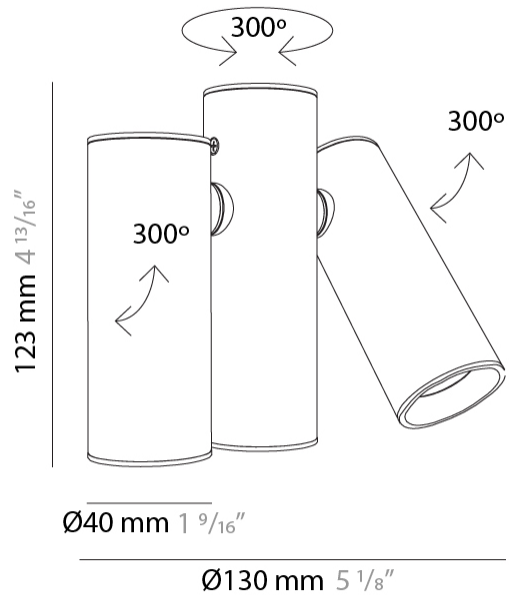

GENERAL

Series: Haul
Subseries: Haul 1 Light
Brand: Milan
Division: Design
Mounting Type: Surface
Mounting Location: Ceiling
Subcategory: Downlight

PHYSICAL

Shape: Cylinder
Diameter (mm): 55
Diameter (in): 2 ³/₁₆
Height (mm): 127
Height (in): 5
Max. Overall Height (mm): 199
Max. Overall Height (in): 7 ¹³/₁₆
Extension (mm): 72
Extension (in): 2 ¹³/₁₆
Light Distribution: Adjustable / Direct
[Fixture Finish: MWL / MBQ](#)
Fixture Material: Extruded Aluminum

GENERAL

Series: Haul
Subseries: Haul - Ceiling
Brand: Milan
Division: Design
Mounting Type: Surface
Mounting Location: Ceiling
Subcategory: Downlight

PHYSICAL

Shape: Cylinder
Diameter (mm): 40
Diameter (in): 1 9/16
Height (mm): 153
Height (in): 6
Light Distribution: Direct
[Fixture Finish: MWL / MBQ](#)
Fixture Material: Extruded Aluminum

GENERAL

Series: Haul
Subseries: Haul 3 Light
Brand: Milan
Division: Design
Mounting Type: Surface
Mounting Location: Ceiling
Subcategory: Downlight

PHYSICAL

Shape: Cylinder
Length (mm): 130
Length (in): 5 1/8
Width (mm): 40
Width (in): 1 9/16
Height (mm): 123
Height (in): 4 13/16
Light Distribution: Adjustable / Direct
[Fixture Finish: MWL / MBQ](#)
Fixture Material: Extruded Aluminum

OPTICAL

Beam Angle: 35
Adjustability: Rotational; Tilt 300°

RATINGS AND CERTIFICATIONS

Certified By: Certified for North American Standards
IP rating: IP20

HAUL 3 LIGHT SURFACE

D92109R9-

PROJECT

TYPE