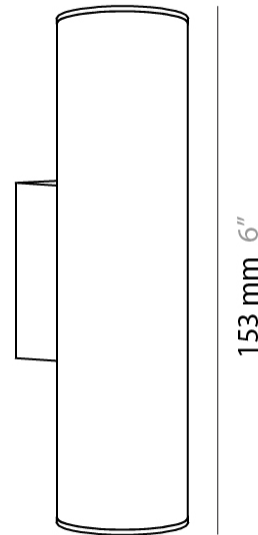

GENERAL

Series: Haul
 Subseries: Haul - Ceiling
 Brand: Milan
 Division: Design
 Mounting Type: Surface
 Mounting Location: Ceiling
 Subcategory: Downlight

PHYSICAL

Shape: Cylinder
 Diameter (mm): 55
 Diameter (in): 2 ³/₁₆
 Height (mm): 210
 Height (in): 8 ¹/₄
 Light Distribution: Direct
 Fixture Finish: MWL / MBQ
 Fixture Material: Extruded Aluminum

GENERAL

Series: Haul
Subseries: Haul - Wall
Brand: Milan
Division: Design
Mounting Type: Surface
Mounting Location: Wall
Subcategory: Up/Down Light

PHYSICAL

Shape: Cylinder
Diameter (mm): 40
Diameter (in): 1 ⁹/₁₆
Height (mm): 153
Height (in): 6
Extension (mm): 61
Extension (in): 2 ³/₈
Light Distribution: Direct / Indirect
Fixture Finish: MWL / MBQ
Fixture Material: Extruded Aluminum

OPTICAL

Beam Angle: 35

RATINGS AND CERTIFICATIONS

Certified By: Certified for North American Standards
IP rating: IP20

PROJECT
TYPE
SPECIFIER
QUANTITY
DATE

61 mm 2 ³/₈"

Ø40 mm 1 ⁹/₁₆"

HAUL - WALL SURFACE

Shape: Cylinder _____
 Diameter (mm): 40 _____
 Diameter (in): 1 9/16 _____
 Length (mm): 65 _____
 Length (in): 2 9/16 _____
 Height (mm): 100 _____
 Height (in): 3 15/16 _____
 Extension (mm): 78 _____
 Extension (in): 3 1/16 _____
 Light Distribution: Adjustable / Direct _____
 Fixture Finish: [MWL / MBQ](#) _____
 Fixture Material: Extruded Aluminum _____