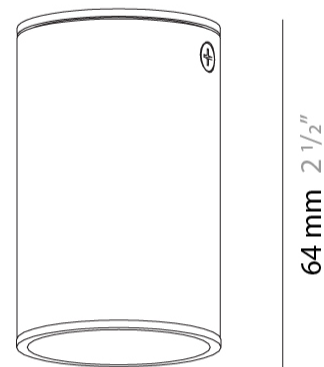

GENERAL

Series: Haul
Subseries: Haul 1 Light
Brand: Milan
Division: Design
Mounting Type: Surface
Mounting Location: Ceiling
Subcategory: Downlight

PHYSICAL

Shape: Cylinder
Diameter (mm): 55
Diameter (in): 2 ³/₁₆
Height (mm): 127
Height (in): 5
Max. Overall Height (mm): 199
Max. Overall Height (in): 7 ¹³/₁₆
Extension (mm): 72
Extension (in): 2 ¹³/₁₆
Light Distribution: Adjustable / Direct
[Fixture Finish: MWL / MBQ](#)
Fixture Material: Extruded Aluminum

GENERAL

Series: Haul
Subseries: Haul - Ceiling
Brand: Milan
Division: Design
Mounting Type: Surface
Mounting Location: Ceiling
Subcategory: Downlight

PHYSICAL

Shape: Cylinder
Diameter (mm): 40
Diameter (in): 1 9/16
Height (mm): 153
Height (in): 6
Light Distribution: Direct
[Fixture Finish: MWL / MBQ](#)
Fixture Material: Extruded Aluminum

GENERAL

Series: Haul
 Subseries: Haul - Ceiling
 Brand: Milan
 Division: Design
 Mounting Type: Surface
 Mounting Location: Ceiling
 Subcategory: Downlight

PHYSICAL

Shape: Cylinder
 Diameter (mm): 40
 Diameter (in): 1 9/16
 Height (mm): 64
 Height (in): 2 1/2
 Light Distribution: Direct
 Fixture Finish: MWL / MBQ
 Fixture Material: Extruded Aluminum

OPTICAL

Beam Angle: 35

RATINGS AND CERTIFICATIONS

Certified By: Certified for North American Standards
 IP rating: IP20

Ø40 mm 1 9/16"

64 mm 2 1/2"

HAUL - CEILING SURFACE

D92248-