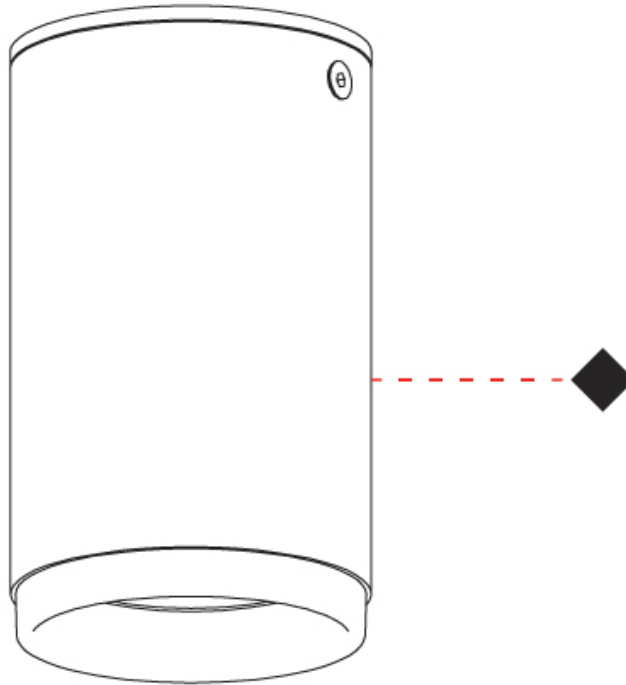

HAUL - CEILING SURFACE

D92249-

PROJECT

TYPE

SPECIFIER

QUANTITY

DATE