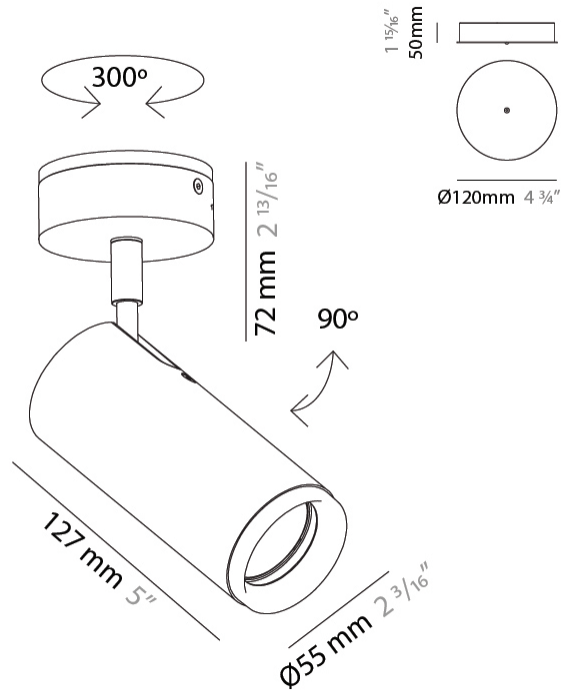

PROJECT	_____
TYPE	_____
SPECIFIER	_____
QUANTITY	_____
DATE	_____

HAUL SURFACE

D93242-

base number   Finish
Options

1. To build a product code in our configurator select the specify button on the base model # product page
2. To build a manual product code on this datasheet choose from the options listed below in blue font and add the suffix to the base model #

GENERAL

Series: Haul
Brand: Milan
Division: Design
Mounting Type: Surface
Mounting Location: Wall
Subcategory: Spots

PHYSICAL

Shape: Cylinder
Diameter (mm): 55
Diameter (in): 1 9/16
Length (mm): 70
Length (in): 2 3/4
Height (mm): 100
Height (in): 3 15/16
Extension (mm): 120
Extension (in): 4 3/4
Light Distribution: Adjustable / Direct
Fixture Finish: MWL / MBQ
Fixture Material: Extruded Aluminum

ELECTRICAL

Number of Lamps: 1
Lamp Type: LED Retrofit
Lamp Shape: MR16
Bulb Included: Bulb Not Included
Max. Wattage Per Lamp (W): 4
Lamp Base: GU10
Input Voltage (V): 120

LED

CRI: >90 CRI

OPTICAL

RATINGS AND CERTIFICATIONS

Certified By: Certified for North American Standards
IP rating: IP20