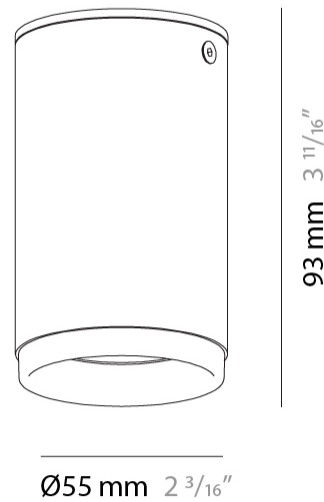

PROJECT	_____
TYPE	_____
SPECIFIER	_____
QUANTITY	_____
DATE	_____

HAUL - CEILING SURFACE

D92249-

base number   Finish
Options

1. To build a product code in our configurator select the specify button on the base model # product page
2. To build a manual product code on this datasheet choose from the options listed below in blue font and add the suffix to the base model #

GENERAL

Series: Haul
Subseries: Haul - Ceiling
Brand: Milan
Division: Design
Mounting Type: Surface
Mounting Location: Ceiling
Subcategory: Downlight

PHYSICAL

Shape: Cylinder
Diameter (mm): 55
Diameter (in): 2 ³/₁₆
Height (mm): 93
Height (in): 3 ¹¹/₁₆
Light Distribution: Direct
Fixture Finish: MWL / MBQ
Fixture Material: Extruded Aluminum

ELECTRICAL

Lamp Type: LED
Input Wattage (W): 7
Dimming: Electronic Low Voltage Dimming
Input Voltage (V): 120Vac Direct Line

LED

Number of LEDs: 1
Color Temperature (°K): 3000
Max. Delivered Lumen (lm): 655
CRI: >90 CRI
Lamp Life (hrs): 50000

OPTICAL

Beam Angle: 35

RATINGS AND CERTIFICATIONS

Certified By: Certified for North American Standards
IP rating: IP20