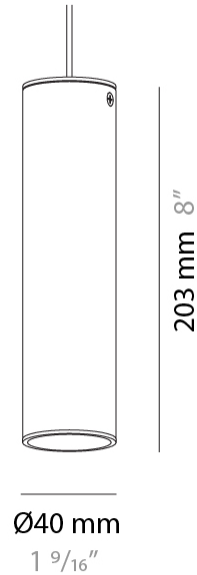

PROJECT
TYPE
SPECIFIER
QUANTITY
DATE

HAUL TRACK

D96070-

base number   Finish
Options

1. To build a product code in our configurator select the specify button on the base model # product page
2. To build a manual product code on this datasheet choose from the options listed below in blue font and add the suffix to the base model #

GENERAL

Series: Haul
Brand: Milan
Division: Design
Mounting Type: Track
Mounting Location: Ceiling
Subcategory: Spots

PHYSICAL

Shape: Cylinder
Diameter (mm): 40
Diameter (in): 1 9/16
Height (mm): 203
Height (in): 8
Max. Overall Height (mm): 1300
Max. Overall Height (in): 51 3/16
Light Distribution: Direct
Fixture Finish: MWL / MBQ
Fixture Material: Extruded Aluminum

ELECTRICAL

Lamp Type: LED
Input Wattage (W): 5
Dimming: Electronic Low Voltage Dimming
Input Voltage (V): 120Vac Direct Line

LED

Number of LEDs: 1
Color Temperature (°K): 3000
Max. Delivered Lumen (lm): 500
CRI: >90 CRI
Lamp Life (hrs): 50000

OPTICAL

Reflector°: 35
Beam Angle: 35

RATINGS AND CERTIFICATIONS

Certified By: Certified for North American Standards
IP rating: IP20