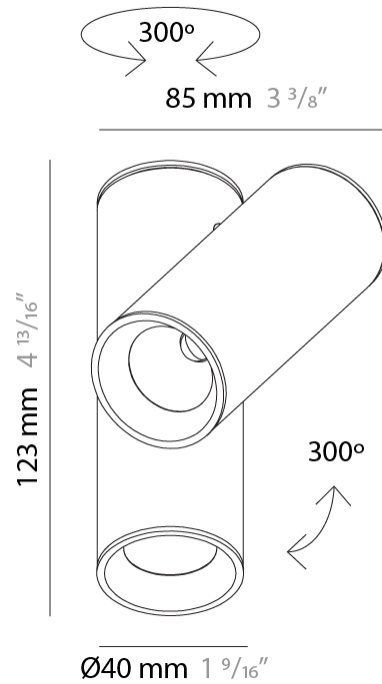

PROJECT	_____
TYPE	_____
SPECIFIER	_____
QUANTITY	_____
DATE	_____

HAUL 2 LIGHT SURFACE

D92192R9-

base number Finish
Options

1. To build a product code in our configurator select the specify button on the base model # product page
2. To build a manual product code on this datasheet choose from the options listed below in blue font and add the suffix to the base model #

GENERAL

Series: Haul
Subseries: Haul 2 Light
Brand: Milan
Division: Design
Mounting Type: Surface
Mounting Location: Ceiling
Subcategory: Spots

PHYSICAL

Shape: Cylinder
Diameter (mm): 40
Diameter (in): 1 9/16
Width (mm): 85
Width (in): 3 3/8
Height (mm): 80
Height (in): 4 7/8
Light Distribution: Adjustable / Direct
[Fixture Finish: MWL / MBQ](#)
Fixture Material: Extruded Aluminum

ELECTRICAL

Lamp Type: LED
Input Wattage (W): 10
Total Output Wattage (W): 8
Dimming: Electronic Low Voltage Dimming
Input Voltage (V): 120Vac Direct Line

LED

Number of LEDs: 2
Color Temperature (°K): 3000
Max. Delivered Lumen (lm): 1000
CRI: >90 CRI
Lamp Life (hrs): 50000

OPTICAL

Beam Angle: 35
Adjustability: Rotational; Tilt 300°

RATINGS AND CERTIFICATIONS

Certified By: Certified for North American Standards
IP rating: IP20