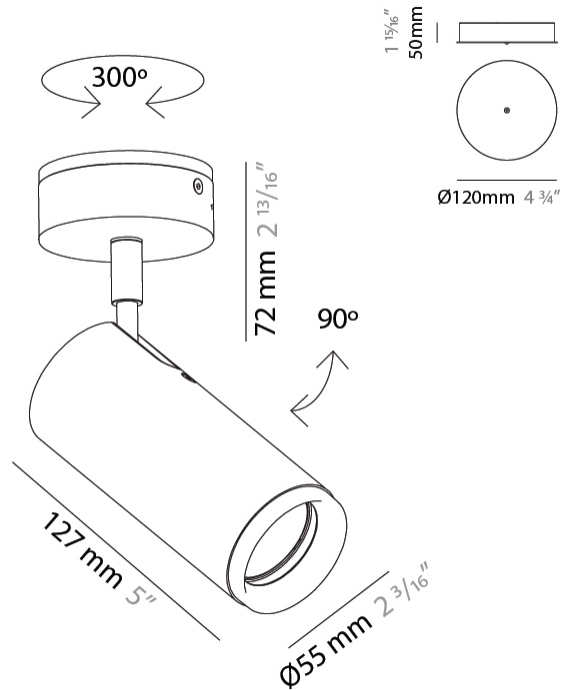

PROJECT	_____
TYPE	_____
SPECIFIER	_____
QUANTITY	_____
DATE	_____

HAUL - WALL SURFACE

D93243-

base number   Finish
Options

1. To build a product code in our configurator select the specify button on the base model # product page
2. To build a manual product code on this datasheet choose from the options listed below in blue font and add the suffix to the base model #

GENERAL

Series: Haul
Subseries: Haul - Wall
Brand: Milan
Division: Design
Mounting Type: Surface
Mounting Location: Wall
Subcategory: On/Off Switch

PHYSICAL

Shape: Cylinder
Diameter (mm): 55
Diameter (in): 1 ⁹/₁₆
Length (mm): 83
Length (in): 3 ¹/₄
Height (mm): 100
Height (in): 3 ¹⁵/₁₆
Extension (mm): 120
Extension (in): 4 ³/₄
Light Distribution: Adjustable / Direct
Fixture Finish: [MWL](#) / [MBQ](#)
Fixture Material: Extruded Aluminum

ELECTRICAL

Lamp Type: LED
Input Wattage (W): 7
Dimming: Electronic Low Voltage Dimming
Input Voltage (V): 120Vac Direct Line

LED

Number of LEDs: 1
Color Temperature (°K): 3000
Max. Delivered Lumen (lm): 665
CRI: >90 CRI
Lamp Life (hrs): 50000

OPTICAL

Beam Angle: 35

RATINGS AND CERTIFICATIONS

Certified By: Certified for North American Standards
IP rating: IP20