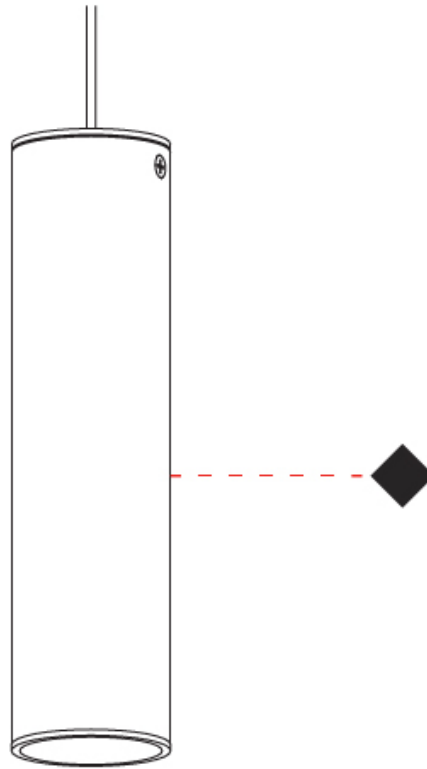

HAUL TRACK

D96070-

PROJECT

TYPE

SPECIFIER

QUANTITY

DATE

D