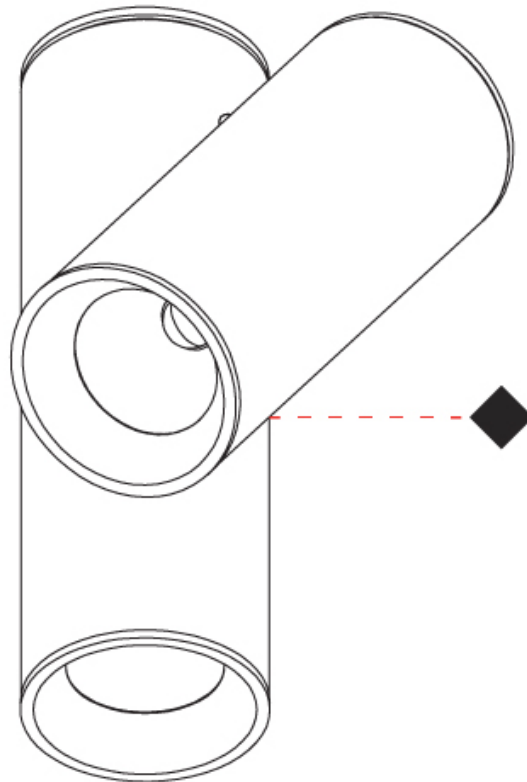

HAUL 2 LIGHT SURFACE

D92192R9-

PROJECT

TYPE

SPECIFIER

QUANTITY

DATE

D