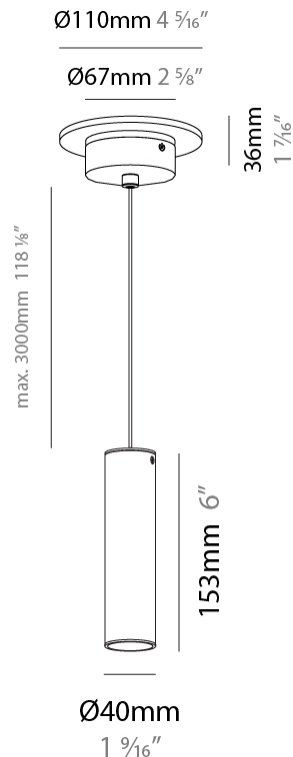

PROJECT	
TYPE	
SPECIFIER	
QUANTITY	
DATE	

HAUL SUSPENSION

D91213-

base number   Finish
Options

1. To build a product code in our configurator select the specify button on the base model # product page
2. To build a manual product code on this datasheet choose from the options listed below in blue font and add the suffix to the base model #

GENERAL

Series: Haul
Partner: Milan
Division: Design
Installation: Suspension
Product Type: Pendant
Mounting Location: Ceiling
Light Distribution: Direct

PHYSICAL

Shape: Cylinder
Diameter (mm): 40
Diameter (in): 1 5/16
Height (mm): 153
Height (in): 6
Max. Overall Height (mm): 2153
Max. Overall Height (in): 84 3/4
Fixture Finish: MWL / MBQ
Fixture Material: Extruded Aluminum
Cable Details: 2900mm Cable

ELECTRICAL

Number of Lamps: 1
Lamp Type: LED Retrofit
Max. Wattage Per Lamp (W): 5
Input Voltage (V): 120

LED

Number of LEDs: 1
Color Temperature (°K): 2700
Max. Delivered Lumen (lm): 500
CRI: >90 CRI

OPTICAL

RATINGS AND CERTIFICATIONS

Certified By: Certified for North American Standards
IP rating: IP20