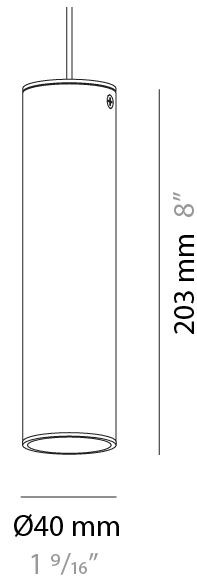

PROJECT
TYPE
SPECIFIER
QUANTITY
DATE

HAUL TRACK

D96070- : D96070-MBL

base number

1. To build a product code in our configurator select the specify button on the base model # product page
2. To build a manual product code on this datasheet choose from the options listed below in blue font and add the suffix to the base model #

GENERAL

Series: Haul
Partner: Milan
Division: Design
Installation: Track
Product Type: Track System Line Voltage
Mounting Location: Ceiling
Light Distribution: Direct

PHYSICAL

Shape: Cylinder
Diameter (mm): 40
Height (mm): 203
Max. Overall Height (mm): 1300
Max. Overall Height (in): 51 ³/₁₆
Fixture Material: Extruded Aluminum

ELECTRICAL

Lamp Type: LED
Total Output Wattage (W): 5
Driver Included: No
Input Voltage (V): 120

LED

Color Temperature (°K): 3000
Nominal Lumen (lm): 500
CRI: >90 CRI

OPTICAL

RATINGS AND CERTIFICATIONS

Certified By: Certified for North American Standards
IP rating: IP20