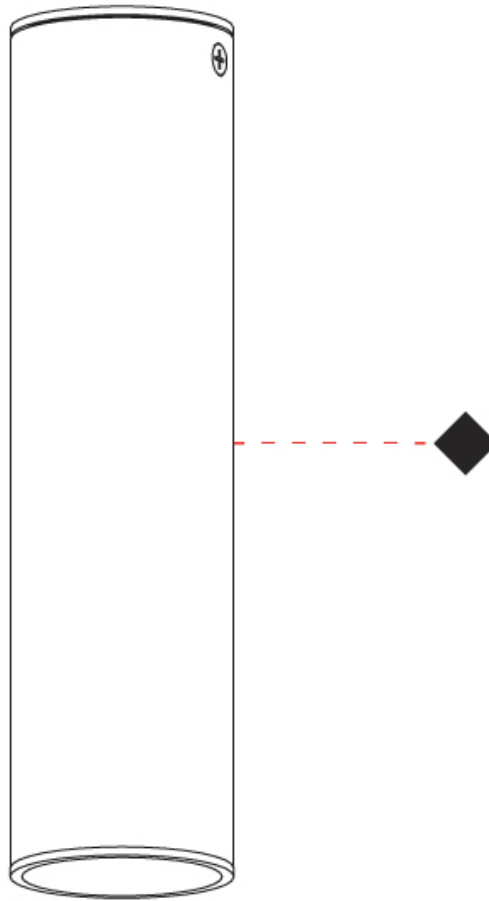

HAUL - CEILING SURFACE

D92105R9-

PROJECT _____

TYPE _____

SPECIFIER _____

QUANTITY _____

DATE _____