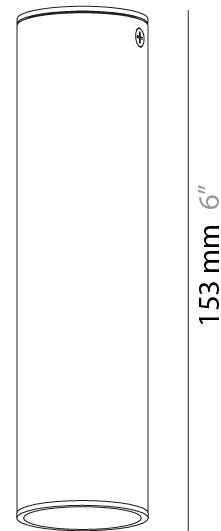

PROJECT
TYPE
SPECIFIER
QUANTITY
DATE

HAUL - CEILING SURFACE

D92105R9- : D92105R9-MBQ

base number

1. To build a product code in our configurator select the specify button on the base model # product page
2. To build a manual product code on this datasheet choose from the options listed below in blue font and add the suffix to the base model #

GENERAL

Series: Haul
Subseries: Haul - Ceiling
Partner: Milan
Division: Design
Installation: Surface
Product Type: Downlight
Mounting Location: Ceiling
Light Distribution: Direct

PHYSICAL

Shape: Cylinder
Diameter (mm): 40
Diameter (in): 1 9/16
Height (mm): 153
Height (in): 6
Weight (kg): 1.4
Weight (lbs): 2.999
Fixture Finish: Matte Black Lacquer
Fixture Material: Extruded Aluminum

ELECTRICAL

Lamp Type: LED
Input Wattage (W): 5
Dimming: Electronic Low Voltage Dimming
Input Voltage (V): 120Vac Direct Line

LED

Number of LEDs: 1
Color Temperature (°K): 3000
Max. Delivered Lumen (lm): 500
CRI: >90 CRI
Lamp Life (hrs): 50000

OPTICAL

RATINGS AND CERTIFICATIONS

Certified By: CSA Certified to UL and CSA Standards
IP rating: IP20

Ø40 mm 1 9/16"

153 mm 6"