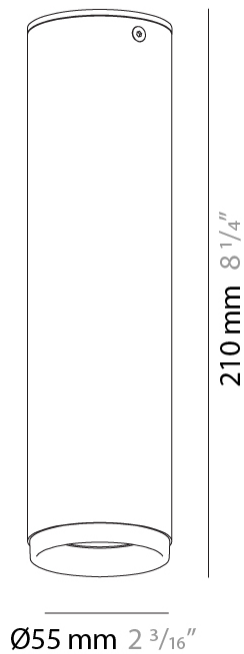

PROJECT
TYPE
SPECIFIER
QUANTITY
DATE

HAUL - CEILING SURFACE

D92250-

base number   Finish
Options

1. To build a product code in our configurator select the specify button on the base model # product page
2. To build a manual product code on this datasheet choose from the options listed below in blue font and add the suffix to the base model #

GENERAL

Series: Haul
Subseries: Haul - Ceiling
Brand: Milan
Division: Design
Mounting Type: Surface
Mounting Location: Ceiling
Subcategory: Downlight

PHYSICAL

Shape: Cylinder
Diameter (mm): 55
Diameter (in): 2 ³/₁₆
Height (mm): 210
Height (in): 8 ¹/₄
Light Distribution: Direct
Fixture Finish: [MWL / MBQ](#)
Fixture Material: Extruded Aluminum

ELECTRICAL

Lamp Type: LED
Input Wattage (W): 7
Dimming: Electronic Low Voltage Dimming
Input Voltage (V): 120Vac Direct Line

LED

Number of LEDs: 1
Color Temperature (°K): 3000
Max. Delivered Lumen (lm): 655
CRI: >90 CRI
Lamp Life (hrs): 50000

OPTICAL

Beam Angle: 35

RATINGS AND CERTIFICATIONS

Certified By: Certified for North American Standards
IP rating: IP20