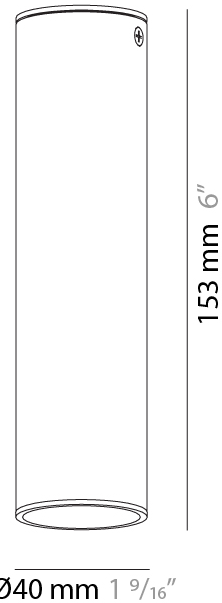

PROJECT
TYPE
SPECIFIER
QUANTITY
DATE

HAUL - CEILING SURFACE

D92105R9-

base number Finish
Options

1. To build a product code in our configurator select the specify button on the base model # product page
2. To build a manual product code on this datasheet choose from the options listed below in blue font and add the suffix to the base model #

GENERAL

Series: Haul
Subseries: Haul - Ceiling
Brand: Milan
Division: Design
Mounting Type: Surface
Mounting Location: Ceiling
Subcategory: Downlight

PHYSICAL

Shape: Cylinder
Diameter (mm): 40
Diameter (in): 1 9/16
Height (mm): 153
Height (in): 6
Light Distribution: Direct
Fixture Finish: MWL / MBQ
Fixture Material: Extruded Aluminum

ELECTRICAL

Lamp Type: LED
Input Wattage (W): 5
Dimming: Electronic Low Voltage Dimming
Input Voltage (V): 120Vac Direct Line

LED

Number of LEDs: 1
Color Temperature (°K): 3000
Max. Delivered Lumen (lm): 500
CRI: >90 CRI
Lamp Life (hrs): 50000

OPTICAL

Beam Angle: 35

RATINGS AND CERTIFICATIONS

Certified By: Certified for North American Standards
IP rating: IP20