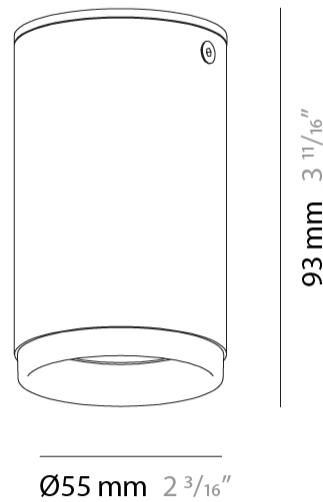

HAUL - CEILING SURFACE

D92249-

base number _____
Finish
Options _____

1. To build a product code in our configurator select the specify button on the base model # product page
2. To build a manual product code on this datasheet choose from the options listed below in blue font and add the suffix to the base model #

GENERAL

Series: Haul _____
Subseries: Haul - Ceiling _____
Brand: Milan _____
Division: Design _____
Mounting Type: Surface _____
Mounting Location: Ceiling _____
Subcategory: Downlight _____

PHYSICAL

Shape: Cylinder _____
Diameter (mm): 55 _____
Diameter (in): 2 ³/₁₆ _____
Height (mm): 93 _____
Height (in): 3 ¹¹/₁₆ _____
Light Distribution: Direct _____
Fixture Finish: MWL / MBQ _____
Fixture Material: Extruded Aluminum _____

ELECTRICAL

Lamp Type: LED _____
Input Wattage (W): 7 _____
Dimming: Electronic Low Voltage Dimming _____
Input Voltage (V): 120Vac Direct Line _____

LED

Number of LEDs: 1 _____
Color Temperature (°K): 3000 _____
Max. Delivered Lumen (lm): 655 _____
CRI: >90 CRI _____
Lamp Life (hrs): 50000 _____

OPTICAL

Beam Angle: 35 _____

RATINGS AND CERTIFICATIONS

Certified By: Certified for North American Standards _____
IP rating: IP20 _____