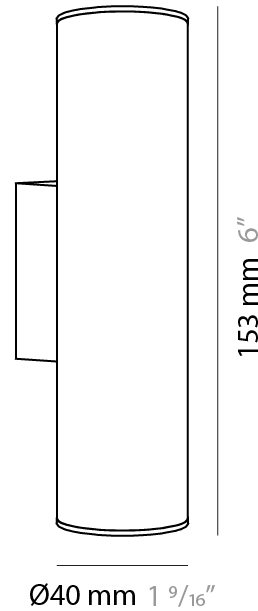

Shape: Cylinder
 Diameter (mm): 40
 Diameter (in): 1 ⁹/₁₆
 Height (mm): 153
 Height (in): 6
 Extension (mm): 61
 Extension (in): 2 ³/₈
 Fixture Finish: MWL / MBQ
 Fixture Material: Extruded Aluminum

ELECTRICAL

OPTICAL

Beam Angle: 35

RATINGS AND CERTIFICATIONS

Certified By: Certified for North American Standards
 IP rating: IP20

61 mm 2 ³/₈"

HAUL - WALL SURFACE

D93136R9-

PROJECT

GENERAL

Series: Haul
 Subseries: Haul - Wall
 Partner: Milan
 Division: Design
 Installation: Surface
 Product Type: Wall Surface
 Mounting Location: Wall
 Light Distribution: Adjustable

PHYSICAL

Shape: Cylinder
 Diameter (mm): 40
 Diameter (in): 1 ⁹/₁₆
 Length (mm): 65
 Length (in): 2 ⁹/₁₆
 Height (mm): 100
 Height (in): 3 ¹⁵/₁₆
 Extension (mm): 78
 Extension (in): 3 ¹/₁₆
 Fixture Finish: [MWL / MBQ](#)
 Fixture Material: Extruded Aluminum

GENERAL

Series: Haul
 Subseries: Haul - Wall
 Partner: Milan
 Division: Design
 Installation: Surface
 Product Type: Wall Surface
 Mounting Location: Wall
 Light Distribution: Adjustable

PHYSICAL

Shape: Cylinder
 Diameter (mm): 40
 Diameter (in): 1 9/16
 Length (mm): 65
 Length (in): 2 9/16
 Height (mm): 100
 Height (in): 3 15/16
 Extension (mm): 78
 Extension (in): 3 1/16
 Weight (kg): 1.4
 Weight (lbs): 2.999
 Fixture Material: Extruded Aluminum