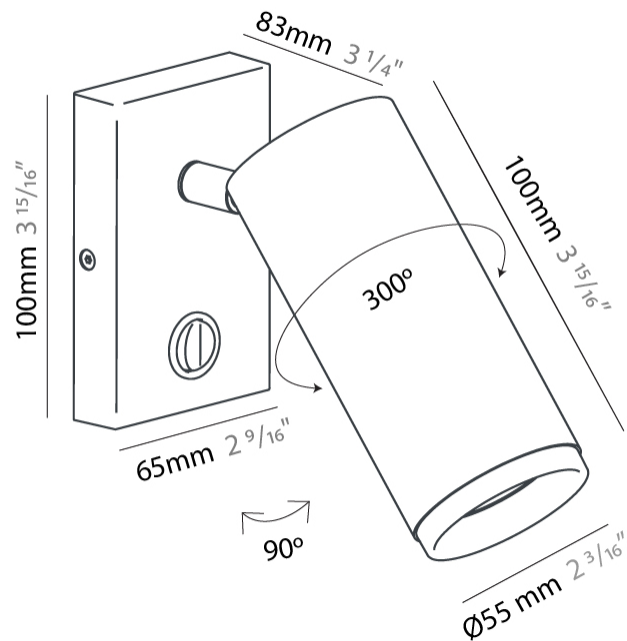

PROJECT	_____
TYPE	_____
SPECIFIER	_____
QUANTITY	_____
DATE	_____

HAUL SURFACE

D93242-

base number   Finish
Options

1. To build a product code in our configurator select the specify button on the base model # product page
2. To build a manual product code on this datasheet choose from the options listed below in blue font and add the suffix to the base model #

GENERAL

Series: Haul
Partner: Milan
Division: Design
Installation: Surface
Product Type: Spots
Mounting Location: Wall
Light Distribution: Adjustable

PHYSICAL

Shape: Cylinder
Diameter (mm): 55
Diameter (in): 1 ⁹/₁₆
Length (mm): 70
Length (in): 2 ³/₄
Height (mm): 100
Height (in): 3 ¹⁵/₁₆
Extension (mm): 120
Extension (in): 4 ³/₄
Fixture Finish: MWL / MBQ
Fixture Material: Extruded Aluminum

ELECTRICAL

Number of Lamps: 1
Lamp Type: LED Retrofit
Lamp Shape: MR16
Bulb Included: Bulb Not Included
Max. Wattage Per Lamp (W): 4
Lamp Base: GU10
Input Voltage (V): 120

LED

CRI: >90 CRI

OPTICAL

RATINGS AND CERTIFICATIONS

Certified By: Certified for North American Standards
IP rating: IP20