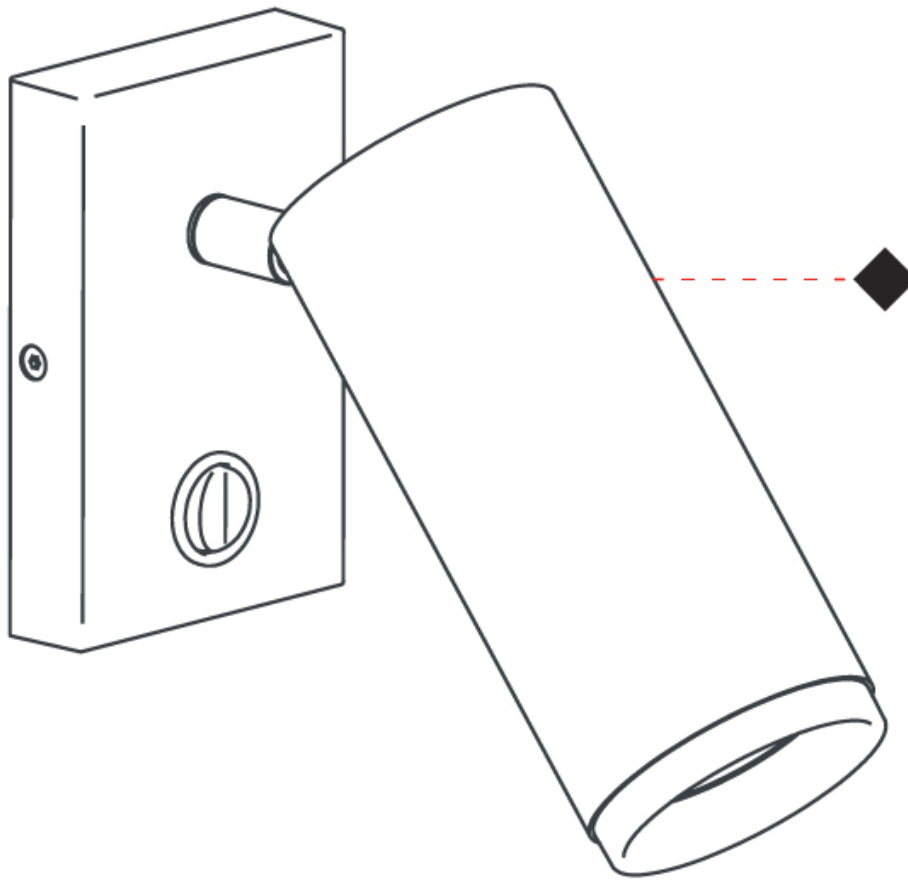

GENERAL

Series: Haul
 Subseries: Haul - Wall
 Partner: Milan
 Division: Design
 Installation: Surface
 Product Type: Wall Surface
 Mounting Location: Wall
 Light Distribution: Adjustable

PHYSICAL

Shape: Cylinder
 Diameter (mm): 40
 Diameter (in): 1 9/16
 Length (mm): 65
 Length (in): 2 9/16
 Height (mm): 100
 Height (in): 3 15/16
 Extension (mm): 78
 Extension (in): 3 1/16
 Weight (kg): 1.4
 Weight (lbs): 2.999
 Fixture Material: Extruded Aluminum

OPTICAL

Adjustability: Rotational 300°; Tilt 90°

RATINGS AND CERTIFICATIONS

Certified By: CSA Certified to UL and CSA Standards
 IP rating: IP20

HAUL - WALL SURFACE

D93203R9- : D93203R9-MWL

PROJECT	_____
TYPE	_____
SPECIFIER	_____
QUANTITY	_____
DATE	_____

GENERAL

Series: Haul
 Partner: Milan
 Division: Design
 Installation: Surface
 Product Type: Spots
 Mounting Location: Wall
 Light Distribution: Adjustable

PHYSICAL

Shape: Cylinder
 Diameter (mm): 55
 Diameter (in): 1 ⁹/₁₆
 Length (mm): 70
 Length (in): 2 ³/₄
 Height (mm): 100
 Height (in): 3 ¹⁵/₁₆
 Extension (mm): 120
 Extension (in): 4 ³/₄
 Fixture Finish: MWL / MBQ
 Fixture Material: Extruded Aluminum