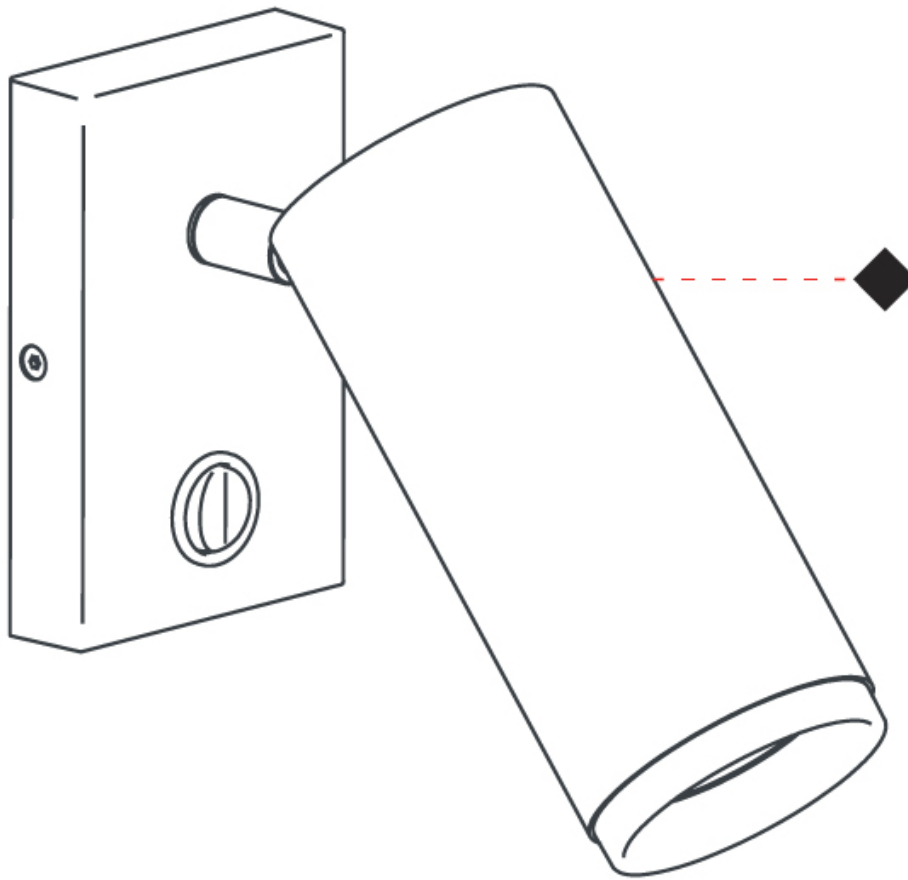

GENERAL

Series: Haul
 Subseries: Haul - Wall
 Partner: Milan
 Division: Design
 Installation: Surface
 Product Type: Wall Surface
 Mounting Location: Wall
 Light Distribution: Adjustable

PHYSICAL

Shape: Cylinder
 Diameter (mm): 55
 Diameter (in): 1 ⁹/₁₆
 Length (mm): 83
 Length (in): 3 ¹/₄
 Height (mm): 100
 Height (in): 3 ¹⁵/₁₆
 Extension (mm): 120
 Extension (in): 4 ³/₄
 Fixture Finish: [MWL / MBQ](#)
 Fixture Material: Extruded Aluminum

OPTICAL

Beam Angle: 35

RATINGS AND CERTIFICATIONS

Certified By: Certified for North American Standards
 IP rating: IP20

HAUL - WALL SURFACE

D93243-

PROJECT	_____
TYPE	_____
SPECIFIER	_____
QUANTITY	_____
DATE	_____