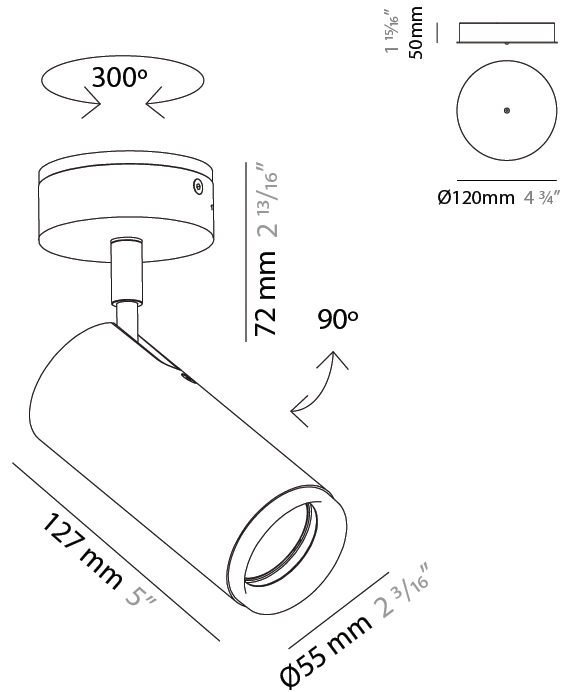

PROJECT	
TYPE	
SPECIFIER	
QUANTITY	
DATE	

HAUL SURFACE

D93242-

base number   Finish
Options

1. To build a product code in our configurator select the specify button on the base model # product page
2. To build a manual product code on this datasheet choose from the options listed below in blue font and add the suffix to the base model #

GENERAL

Series: Haul
Brand: Milan
Division: Design
Mounting Type: Surface
Mounting Location: Wall
Subcategory: Spots

PHYSICAL

Shape: Cylinder
Diameter (mm): 55
Diameter (in): 1 ⁹/₁₆
Length (mm): 70
Length (in): 2 ³/₄
Height (mm): 100
Height (in): 3 ¹⁵/₁₆
Extension (mm): 120
Extension (in): 4 ³/₄
Light Distribution: Adjustable / Direct
Fixture Finish: MWL / MBQ
Fixture Material: Extruded Aluminum

ELECTRICAL

Number of Lamps: 1
Lamp Type: LED Retrofit
Lamp Shape: MR16
Bulb Included: Bulb Not Included
Max. Wattage Per Lamp (W): 4
Lamp Base: GU10
Input Voltage (V): 120

LED

CRI: >90 CRI

OPTICAL

RATINGS AND CERTIFICATIONS

Certified By: Certified for North American Standards
IP rating: IP20