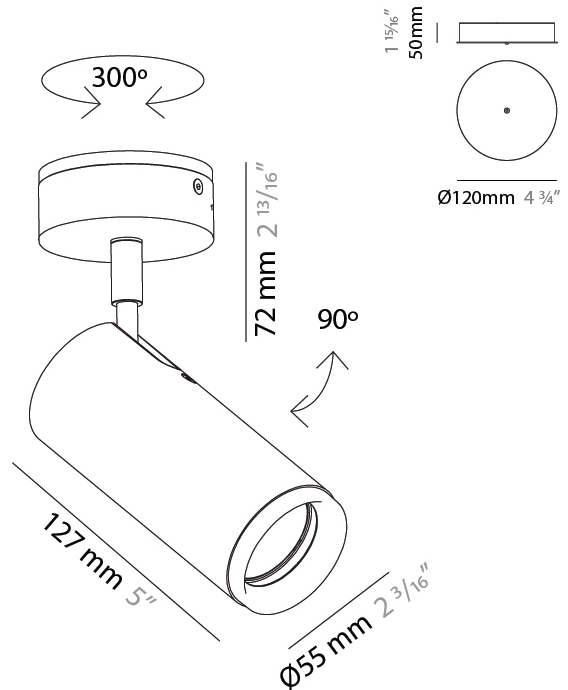

PROJECT	
TYPE	
SPECIFIER	
QUANTITY	
DATE	

HAUL 1 LIGHT SURFACE

D92102R9-

base number Finish
Options

1. To build a product code in our configurator select the specify button on the base model # product page
2. To build a manual product code on this datasheet choose from the options listed below in blue font and add the suffix to the base model #

GENERAL

Series: Haul
Subseries: Haul 1 Light
Brand: Milan
Division: Design
Mounting Type: Surface
Mounting Location: Ceiling
Subcategory: Downlight

PHYSICAL

Shape: Cylinder
Diameter (mm): 55
Diameter (in): 2 ³/₁₆
Height (mm): 127
Height (in): 5
Max. Overall Height (mm): 199
Max. Overall Height (in): 7 ¹³/₁₆
Extension (mm): 72
Extension (in): 2 ¹³/₁₆
Light Distribution: Adjustable / Direct
Fixture Finish: [MWL / MBQ](#)
Fixture Material: Extruded Aluminum

ELECTRICAL

Lamp Type: LED
Input Wattage (W): 5
Dimming: Electronic Low Voltage Dimming
Input Voltage (V): 120Vac Direct Line

LED

Number of LEDs: 1
Color Temperature (°K): 3000
Max. Delivered Lumen (lm): 500
CRI: >90 CRI
Lamp Life (hrs): 50000

OPTICAL

Beam Angle: 35
Adjustability: Rotational 300°; Tilt 90°

RATINGS AND CERTIFICATIONS

Certified By: Certified for North American Standards
IP rating: IP20