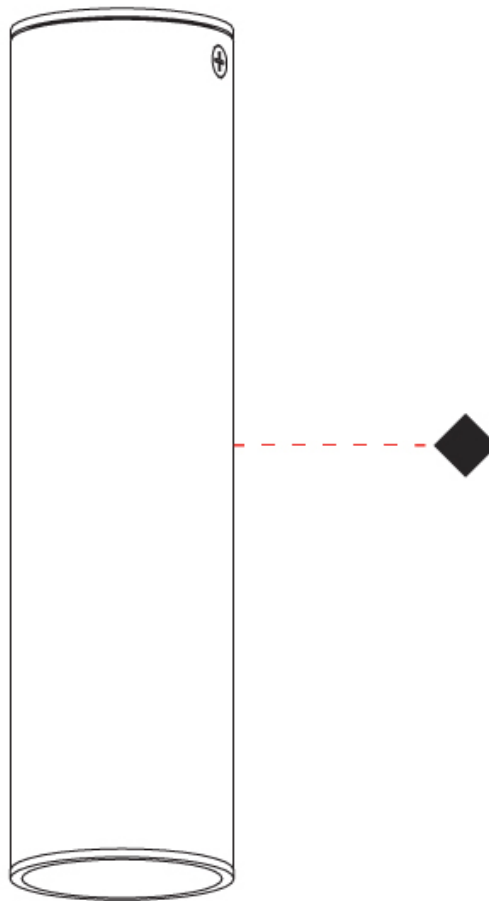

HAUL - CEILING SURFACE

D92105R9-

PROJECT

TYPE

SPECIFIER

QUANTITY

DATE