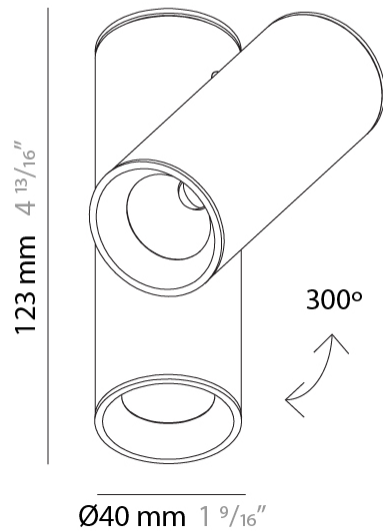

PROJECT	_____
TYPE	_____
SPECIFIER	_____
QUANTITY	_____
DATE	_____

HAUL 2 LIGHT SURFACE

D92192R9-

base number _____
Finish Options _____

1. To build a product code in our configurator select the specify button on the base model # product page
2. To build a manual product code on this datasheet choose from the options listed below in blue font and add the suffix to the base model #

GENERAL

Series: Haul _____
Subseries: Haul 2 Light _____
Brand: Milan _____
Division: Design _____
Mounting Type: Surface _____
Mounting Location: Ceiling _____
Subcategory: Spots _____

PHYSICAL

Shape: Cylinder _____
Diameter (mm): 40 _____
Diameter (in): 1 9/16 _____
Width (mm): 85 _____
Width (in): 3 3/8 _____
Height (mm): 80 _____
Height (in): 4 7/8 _____
Light Distribution: Adjustable / Direct _____
Fixture Finish: MWL / MBQ _____
Fixture Material: Extruded Aluminum _____

ELECTRICAL

Lamp Type: LED _____
Input Wattage (W): 10 _____
Total Output Wattage (W): 8 _____
Dimming: Electronic Low Voltage Dimming _____
Input Voltage (V): 120Vac Direct Line _____

LED

Number of LEDs: 2 _____
Color Temperature (°K): 3000 _____
Max. Delivered Lumen (lm): 1000 _____
CRI: >90 CRI _____
Lamp Life (hrs): 50000 _____

OPTICAL

Beam Angle: 35 _____
Adjustability: Rotational; Tilt 300° _____

RATINGS AND CERTIFICATIONS

Certified By: Certified for North American Standards _____
IP rating: IP20 _____