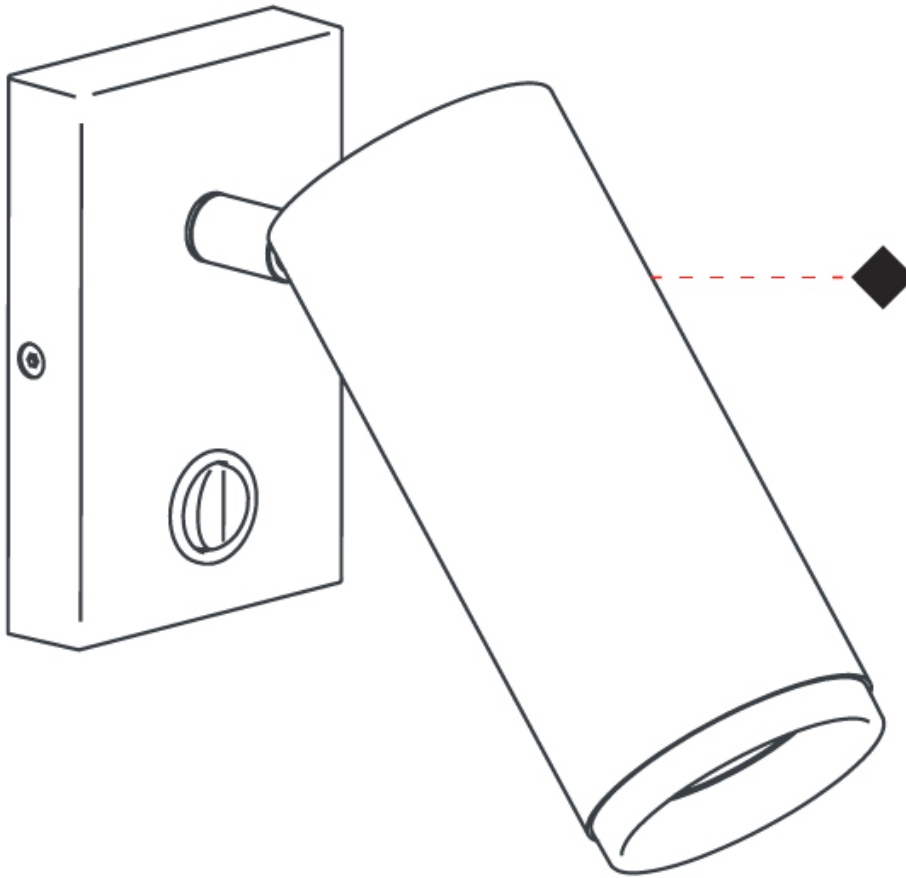

HAUL SURFACE

D93242-

PROJECT _____

TYPE _____

SPECIFIER _____

QUANTITY _____

DATE _____

D