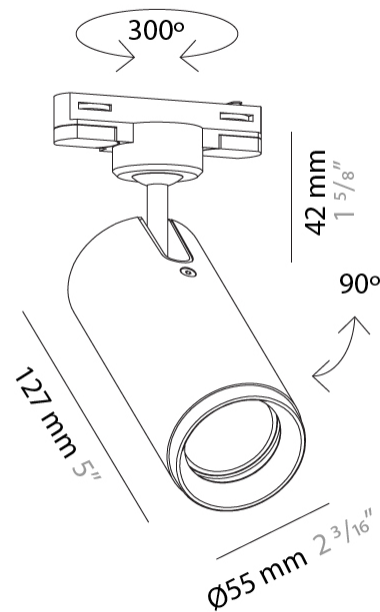

PROJECT	_____
TYPE	_____
SPECIFIER	_____
QUANTITY	_____
DATE	_____

HAUL TRACK

D96073-

base number   Finish
Options

1. To build a product code in our configurator select the specify button on the base model # product page
2. To build a manual product code on this datasheet choose from the options listed below in blue font and add the suffix to the base model #

GENERAL

Series: Haul _____
Brand: Milan _____
Division: Design _____
Mounting Type: Track _____
Mounting Location: Ceiling _____
Subcategory: Spots _____

PHYSICAL

Shape: Cylinder _____
Diameter (mm): 55 _____
Diameter (in): 2 3/16 _____
Height (mm): 203 _____
Height (in): 8 _____
Max. Overall Height (mm): 1300 _____
Max. Overall Height (in): 51 3/16 _____
Light Distribution: Direct _____
Fixture Finish: [MWL / MBQ](#) _____
Fixture Material: Extruded Aluminum _____

ELECTRICAL

Lamp Type: LED _____
Input Wattage (W): 7 _____
Dimming: Electronic Low Voltage Dimming _____
Input Voltage (V): 120Vac Direct Line _____

LED

Number of LEDs: 1 _____
Color Temperature (°K): 3000 _____
Max. Delivered Lumen (lm): 665 _____
CRI: >90 CRI _____
Lamp Life (hrs): 50000 _____

OPTICAL

Reflector°: 35 _____
Beam Angle: 35 _____

RATINGS AND CERTIFICATIONS

Certified By: Certified for North American Standards _____
IP rating: IP20 _____