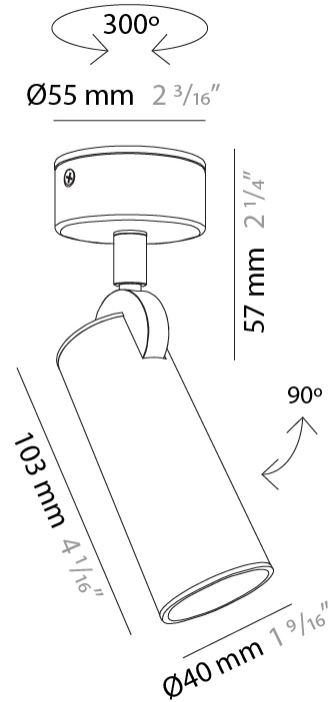

HAUL - CEILING SURFACE

D92247-

base number   Finish
Options

PROJECT	_____
TYPE	_____
SPECIFIER	_____
QUANTITY	_____
DATE	_____

1. To build a product code in our configurator select the specify button on the base model # product page
2. To build a manual product code on this datasheet choose from the options listed below in blue font and add the suffix to the base model #

GENERAL

Series: Haul _____
Subseries: Haul - Ceiling _____
Brand: Milan _____
Division: Design _____
Mounting Type: Surface _____
Mounting Location: Ceiling _____
Subcategory: Spots _____

PHYSICAL

Shape: Cylinder _____
Diameter (mm): 40 _____
Diameter (in): 1 9/16 _____
Length (mm): 98 _____
Length (in): 3 7/8 _____
Height (mm): 160 _____
Height (in): 6 5/16 _____
Light Distribution: Adjustable / Direct _____
Fixture Finish: MWL / MBQ _____
Fixture Material: Extruded Aluminum _____

ELECTRICAL

Lamp Type: LED _____
Input Wattage (W): 5 _____
Dimming: Electronic Low Voltage Dimming _____
Input Voltage (V): 120Vac Direct Line _____

LED

Number of LEDs: 1 _____
Color Temperature (°K): 3000 _____
Max. Delivered Lumen (lm): 500 _____
CRI: >90 CRI _____
Lamp Life (hrs): 50000 _____

OPTICAL

Beam Angle: 35 _____
Adjustability: Rotational 300°; Tilt 90° _____

RATINGS AND CERTIFICATIONS

Certified By: Certified for North American Standards _____
IP rating: IP20 _____