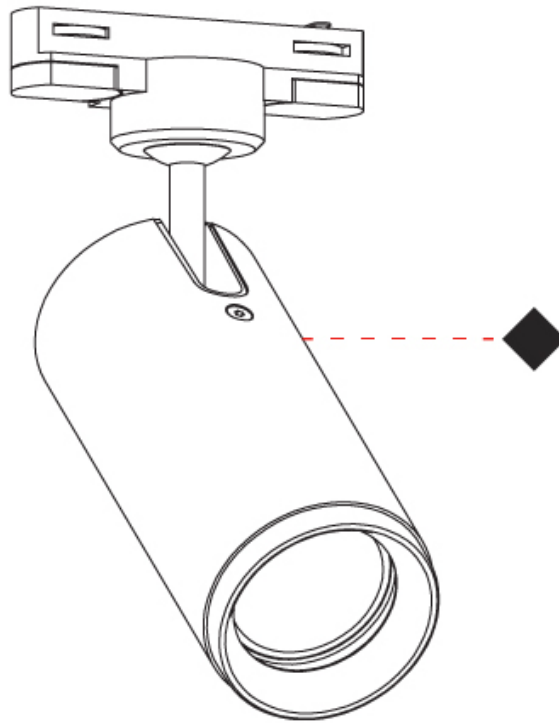

HAUL TRACK

D96073-

PROJECT

TYPE

SPECIFIER

QUANTITY

DATE

D