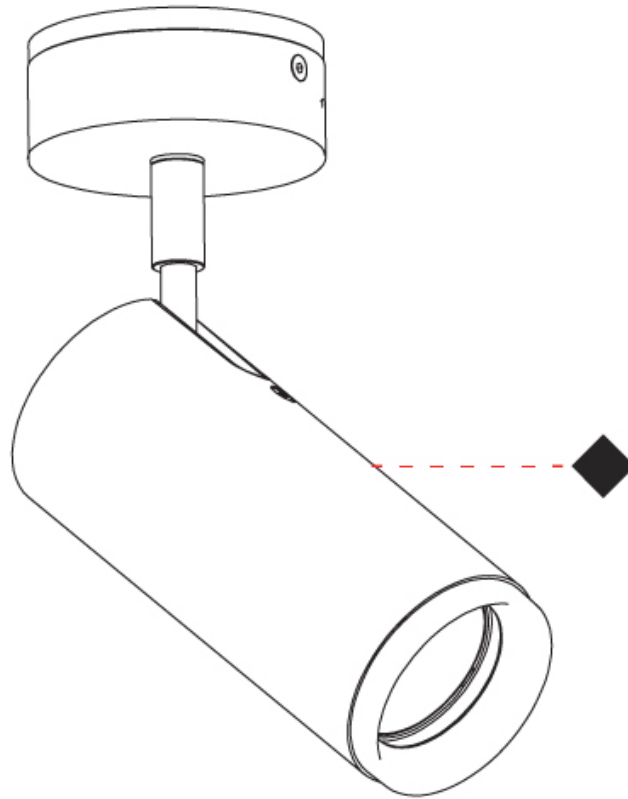

HAUL 1 LIGHT SURFACE

D92102R9-

PROJECT

TYPE

SPECIFIER

QUANTITY

DATE

D