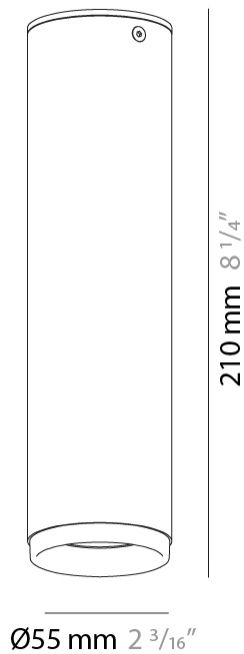

PROJECT	_____
TYPE	_____
SPECIFIER	_____
QUANTITY	_____
DATE	_____

HAUL - CEILING SURFACE

D92250-

base number   Finish
Options

1. To build a product code in our configurator select the specify button on the base model # product page
2. To build a manual product code on this datasheet choose from the options listed below in blue font and add the suffix to the base model #

GENERAL

Series: Haul
Subseries: Haul - Ceiling
Brand: Milan
Division: Design
Mounting Type: Surface
Mounting Location: Ceiling
Subcategory: Downlight

PHYSICAL

Shape: Cylinder
Diameter (mm): 55
Diameter (in): 2 ³/₁₆
Height (mm): 210
Height (in): 8 ¹/₄
Light Distribution: Direct
Fixture Finish: MWL / MBQ
Fixture Material: Extruded Aluminum

ELECTRICAL

Lamp Type: LED
Input Wattage (W): 7
Dimming: Electronic Low Voltage Dimming
Input Voltage (V): 120Vac Direct Line

LED

Number of LEDs: 1
Color Temperature (°K): 3000
Max. Delivered Lumen (lm): 655
CRI: >90 CRI
Lamp Life (hrs): 50000

OPTICAL

Beam Angle: 35

RATINGS AND CERTIFICATIONS

Certified By: Certified for North American Standards
IP rating: IP20