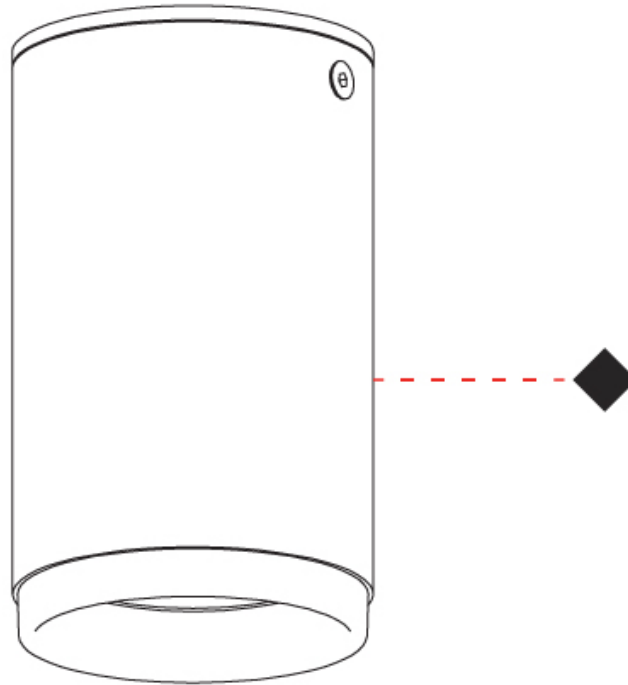

HAUL - CEILING SURFACE

D92249-

PROJECT

TYPE

SPECIFIER

QUANTITY

DATE