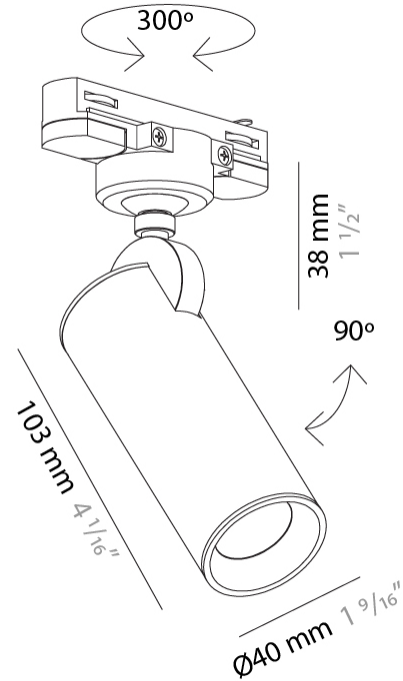

HAUL TRACK

D96072-

base number   Finish
Options

PROJECT	_____
TYPE	_____
SPECIFIER	_____
QUANTITY	_____
DATE	_____

1. To build a product code in our configurator select the specify button on the base model # product page
2. To build a manual product code on this datasheet choose from the options listed below in blue font and add the suffix to the base model #

GENERAL

Series: Haul
Brand: Milan
Division: Design
Mounting Type: Track
Mounting Location: Ceiling
Subcategory: Spots

PHYSICAL

Shape: Cylinder
Diameter (mm): 40
Diameter (in): 1 9/16
Height (mm): 203
Height (in): 8
Max. Overall Height (mm): 1300
Max. Overall Height (in): 51 3/16
Light Distribution: Direct
Fixture Finish: MWL / MBQ
Fixture Material: Extruded Aluminum

ELECTRICAL

Lamp Type: LED
Input Wattage (W): 5
Dimming: Electronic Low Voltage Dimming
Input Voltage (V): 120Vac Direct Line

LED

Color Temperature (°K): 3000
Max. Delivered Lumen (lm): 500
CRI: >90 CRI
Lamp Life (hrs): 50000

OPTICAL

Reflector°: 35
Beam Angle: 35

RATINGS AND CERTIFICATIONS

Certified By: Certified for North American Standards
IP rating: IP20