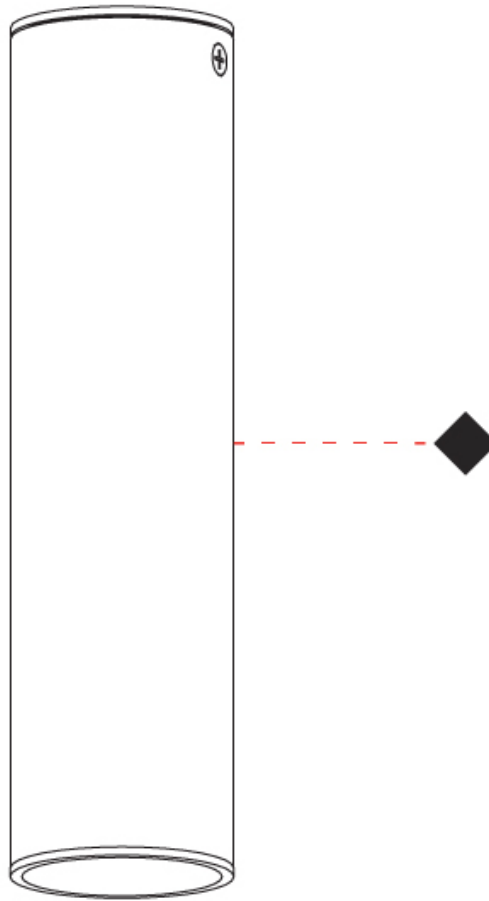

HAUL - CEILING SURFACE

D92105R9-

PROJECT

TYPE

SPECIFIER

QUANTITY

DATE