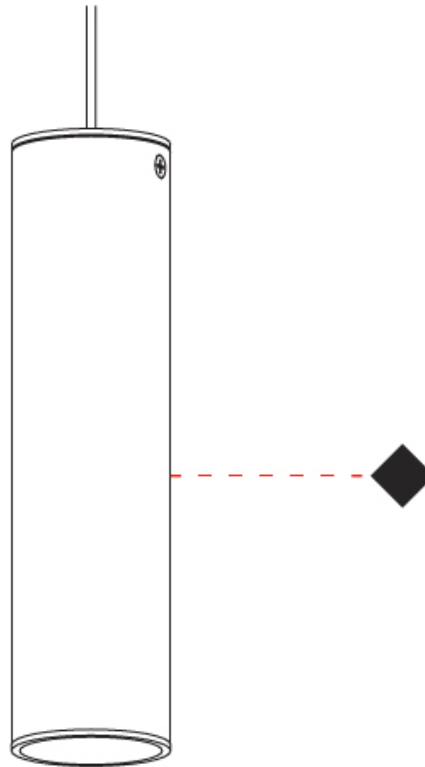

HAUL TRACK

D96070-

PROJECT

TYPE

SPECIFIER

QUANTITY

DATE

D