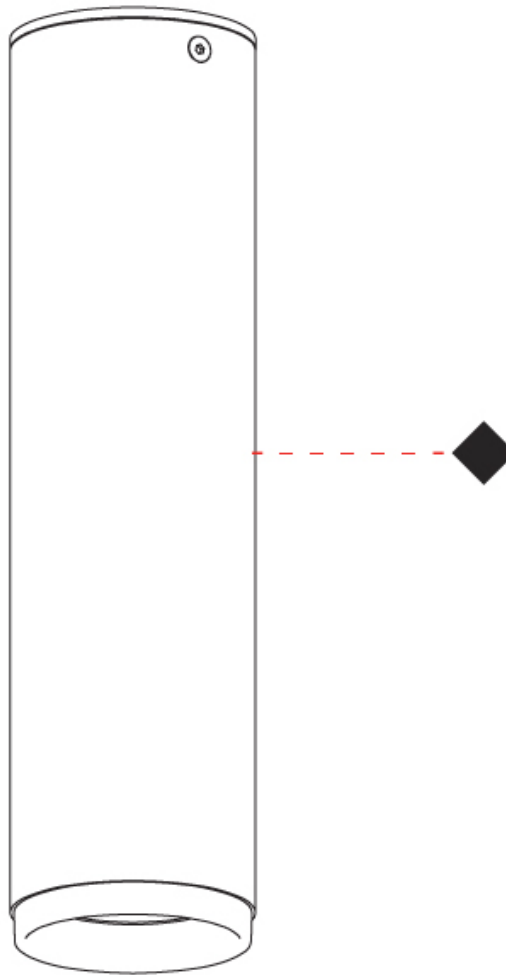

HAUL - CEILING SURFACE

D92250-

PROJECT

TYPE

SPECIFIER

QUANTITY

DATE

D