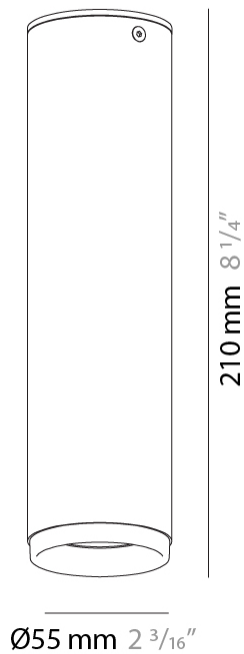

PROJECT
TYPE
SPECIFIER
QUANTITY
DATE

HAUL - CEILING SURFACE

D92250-

base number   Finish
Options

1. To build a product code in our configurator select the specify button on the base model # product page
2. To build a manual product code on this datasheet choose from the options listed below in blue font and add the suffix to the base model #

GENERAL

Series: Haul
Subseries: Haul - Ceiling
Partner: Milan
Division: Design
Installation: Surface
Product Type: Downlight
Mounting Location: Ceiling
Light Distribution: Direct

PHYSICAL

Aperture Sizes - Downlights: 2"
Shape: Cylinder
Diameter (mm): 55
Diameter (in): 2 ³/₁₆
Height (mm): 210
Height (in): 8 ¹/₄
Fixture Finish: MWL / MBQ
Fixture Material: Extruded Aluminum

ELECTRICAL

Lamp Type: LED
Input Wattage (W): 7
Dimming: Electronic Low Voltage Dimming
Input Voltage (V): 120Vac Direct Line

LED

Number of LEDs: 1
Color Temperature (°K): 3000
Max. Delivered Lumen (lm): 655
CRI: >90 CRI
Lamp Life (hrs): 50000

OPTICAL

Beam Angle: 35

RATINGS AND CERTIFICATIONS

Certified By: Certified for North American Standards
IP rating: IP20