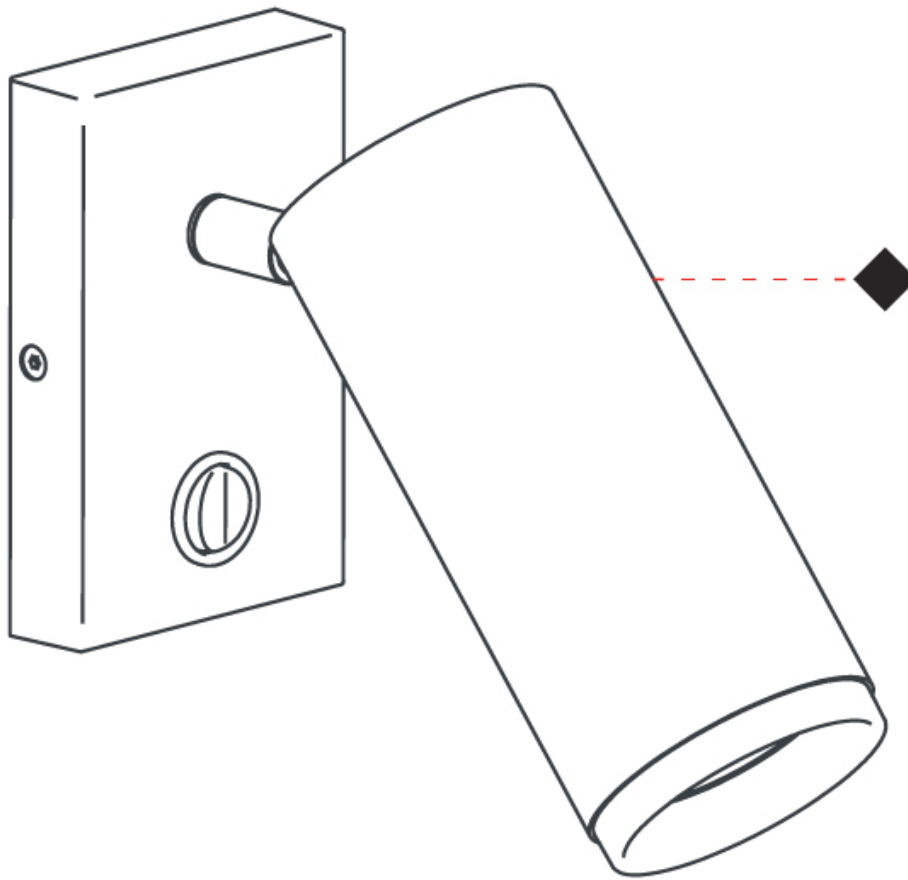

HAUL - WALL SURFACE

D93203R9- : D93203R9-MWL

PROJECT
TYPE
SPECIFIER
QUANTITY
DATE

D