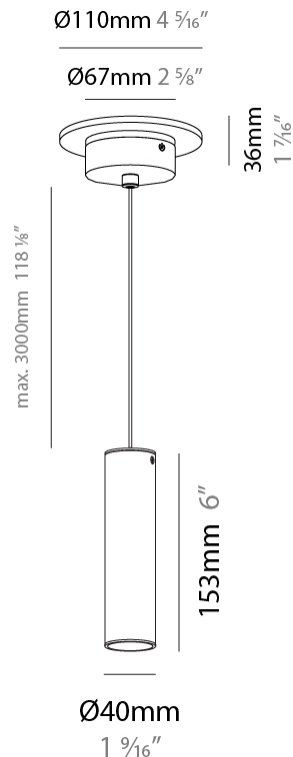

HAUL SUSPENSION

D91213-

base number   Finish
Options

1. To build a product code in our configurator select the specify button on the base model # product page
2. To build a manual product code on this datasheet choose from the options listed below in blue font and add the suffix to the base model #

GENERAL

Series: Haul
Partner: Milan
Division: Design
Installation: Suspension
Product Type: Pendant
Mounting Location: Ceiling
Light Distribution: Direct

PHYSICAL

Shape: Cylinder
Diameter (mm): 40
Diameter (in): 1 5/16
Height (mm): 153
Height (in): 6
Max. Overall Height (mm): 2153
Max. Overall Height (in): 84 3/4
Fixture Finish: MWL / MBQ
Fixture Material: Extruded Aluminum
Cable Details: 2900mm Cable

ELECTRICAL

Number of Lamps: 1
Lamp Type: LED Retrofit
Max. Wattage Per Lamp (W): 5
Input Voltage (V): 120

LED

Number of LEDs: 1
Color Temperature (°K): 2700
Max. Delivered Lumen (lm): 500
CRI: >90 CRI

OPTICAL

RATINGS AND CERTIFICATIONS

Certified By: Certified for North American Standards
IP rating: IP20

PROJECT	_____
TYPE	_____
SPECIFIER	_____
QUANTITY	_____
DATE	_____