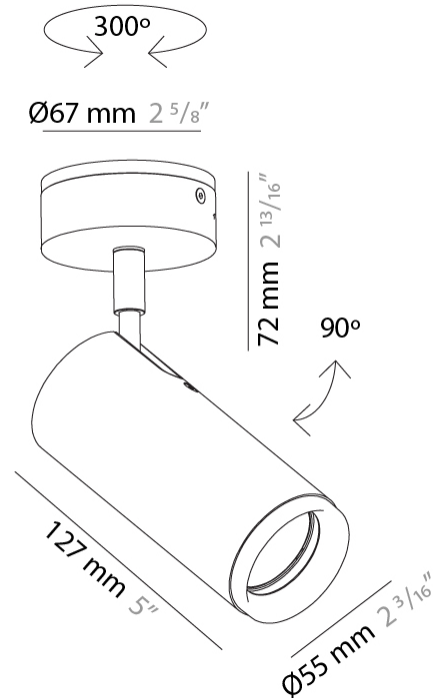

HAUL 1 LIGHT SURFACE

D92102R9-

base number _____
Finish Options _____

1. To build a product code in our configurator select the specify button on the base model # product page
2. To build a manual product code on this datasheet choose from the options listed below in blue font and add the suffix to the base model #

GENERAL

Series: Haul _____
Subseries: Haul 1 Light _____
Partner: Milan _____
Division: Design _____
Installation: Surface _____
Product Type: Downlight _____
Mounting Location: Ceiling _____
Light Distribution: Adjustable _____

PHYSICAL

Aperture Sizes - Downlights: 2" _____
Shape: Cylinder _____
Diameter (mm): 55 _____
Diameter (in): 2 ³/₁₆ _____
Height (mm): 127 _____
Height (in): 5 _____
Max. Overall Height (mm): 199 _____
Max. Overall Height (in): 7 ¹³/₁₆ _____
Extension (mm): 72 _____
Extension (in): 2 ¹³/₁₆ _____
Fixture Finish: [MWL / MBQ](#) _____
Fixture Material: Extruded Aluminum _____

ELECTRICAL

Lamp Type: LED _____
Input Wattage (W): 5 _____
Dimming: Electronic Low Voltage Dimming _____
Input Voltage (V): 120Vac Direct Line _____

LED

Number of LEDs: 1 _____
Color Temperature (°K): 3000 _____
Max. Delivered Lumen (lm): 500 _____
CRI: >90 CRI _____
Lamp Life (hrs): 50000 _____

OPTICAL

Beam Angle: 35 _____
Adjustability: Rotational 300°; Tilt 90° _____

RATINGS AND CERTIFICATIONS

Certified By: Certified for North American Standards _____
IP rating: IP20 _____