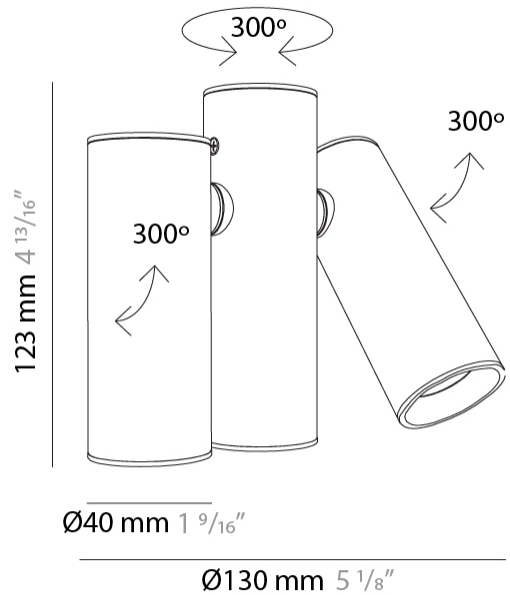

PROJECT	_____
TYPE	_____
SPECIFIER	_____
QUANTITY	_____
DATE	_____

HAUL 3 LIGHT SURFACE

D92109R9-

base number _____
Finish Options _____

1. To build a product code in our configurator select the specify button on the base model # product page
2. To build a manual product code on this datasheet choose from the options listed below in blue font and add the suffix to the base model #

GENERAL

Series: Haul
Subseries: Haul 3 Light
Partner: Milan
Division: Design
Installation: Surface
Product Type: Downlight
Mounting Location: Ceiling
Light Distribution: Adjustable

PHYSICAL

Aperture Sizes - Downlights: 1"
Shape: Cylinder
Length (mm): 130
Length (in): 5 1/8
Width (mm): 40
Width (in): 1 9/16
Height (mm): 123
Height (in): 4 13/16
Fixture Finish: MWL / MBQ
Fixture Material: Extruded Aluminum

ELECTRICAL

Lamp Type: LED
Input Wattage (W): 15
Total Output Wattage (W): 12
Dimming: Electronic Low Voltage Dimming
Input Voltage (V): 120Vac Direct Line

LED

Number of LEDs: 3
Color Temperature (°K): 3000
Max. Delivered Lumen (lm): 1500
CRI: >90 CRI
Lamp Life (hrs): 50000

OPTICAL

Beam Angle: 35
Adjustability: Rotational; Tilt 300°

RATINGS AND CERTIFICATIONS

Certified By: Certified for North American Standards
IP rating: IP20