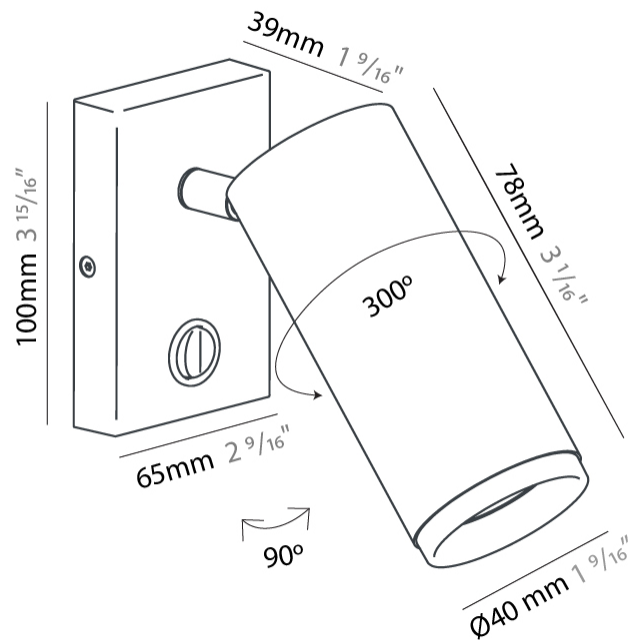

PROJECT	_____
TYPE	_____
SPECIFIER	_____
QUANTITY	_____
DATE	_____

HAUL - WALL SURFACE

D93203R9-

base number _____
Finish Options _____

1. To build a product code in our configurator select the specify button on the base model # product page
2. To build a manual product code on this datasheet choose from the options listed below in blue font and add the suffix to the base model #

GENERAL

Series: Haul
Subseries: Haul - Wall
Partner: Milan
Division: Design
Installation: Surface
Product Type: Wall Surface
Mounting Location: Wall
Light Distribution: Adjustable

PHYSICAL

Shape: Cylinder
Diameter (mm): 40
Diameter (in): 1 ⁹/₁₆
Length (mm): 65
Length (in): 2 ⁹/₁₆
Height (mm): 100
Height (in): 3 ¹⁵/₁₆
Extension (mm): 78
Extension (in): 3 ¹/₁₆
Fixture Finish: [MWL / MBQ](#)
Fixture Material: Extruded Aluminum

ELECTRICAL

Lamp Type: LED
Input Wattage (W): 5
Dimming: Electronic Low Voltage Dimming
Input Voltage (V): 120Vac Direct Line

LED

Number of LEDs: 1
Color Temperature (°K): 3000
Max. Delivered Lumen (lm): 500
CRI: >90 CRI
Lamp Life (hrs): 50000

OPTICAL

Beam Angle: 35
Adjustability: Rotational 300°; Tilt 90°

RATINGS AND CERTIFICATIONS

Certified By: Certified for North American Standards
IP rating: IP20