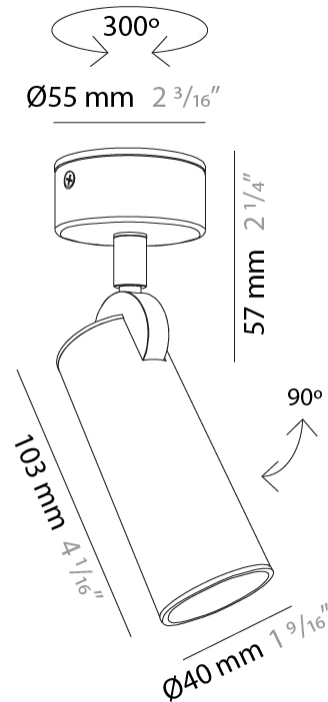

HAUL - CEILING SURFACE

D92247-

base number   Finish
Options

PROJECT	_____
TYPE	_____
SPECIFIER	_____
QUANTITY	_____
DATE	_____

1. To build a product code in our configurator select the specify button on the base model # product page
2. To build a manual product code on this datasheet choose from the options listed below in blue font and add the suffix to the base model #

GENERAL

Series: Haul _____
Subseries: Haul - Ceiling _____
Partner: Milan _____
Division: Design _____
Installation: Surface _____
Product Type: Spots _____
Mounting Location: Ceiling _____
Light Distribution: Adjustable _____

PHYSICAL

Aperture Sizes - Downlights: 1" _____
Shape: Cylinder _____
Diameter (mm): 40 _____
Diameter (in): 1 ⁹/₁₆ _____
Length (mm): 98 _____
Length (in): 3 ⁷/₁₈ _____
Height (mm): 160 _____
Height (in): 6 ³/₁₆ _____
Fixture Finish: MWL / MBQ _____
Fixture Material: Extruded Aluminum _____

ELECTRICAL

Lamp Type: LED _____
Input Wattage (W): 5 _____
Dimming: Electronic Low Voltage Dimming _____
Input Voltage (V): 120Vac Direct Line _____

LED

Number of LEDs: 1 _____
Color Temperature (°K): 3000 _____
Max. Delivered Lumen (lm): 500 _____
CRI: >90 CRI _____
Lamp Life (hrs): 50000 _____

OPTICAL

Beam Angle: 35 _____
Adjustability: Rotational 300°; Tilt 90° _____

RATINGS AND CERTIFICATIONS

Certified By: Certified for North American Standards _____
IP rating: IP20 _____