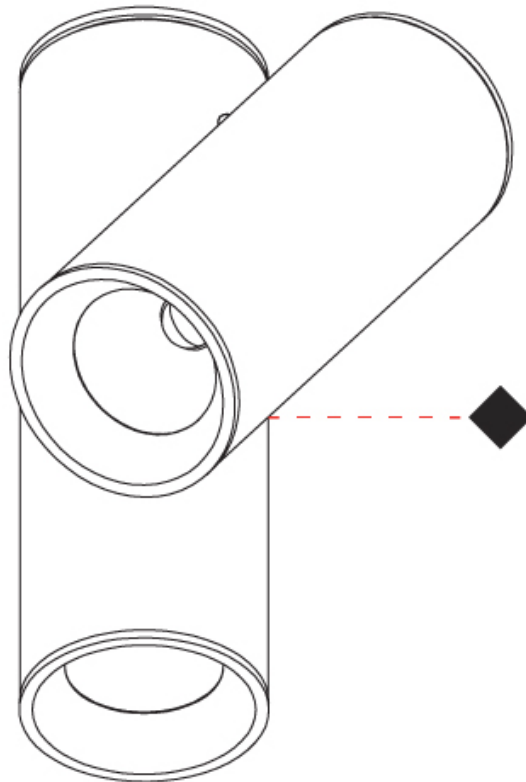

HAUL 2 LIGHT SURFACE

D92192R9-

PROJECT

TYPE

SPECIFIER

QUANTITY

DATE

D