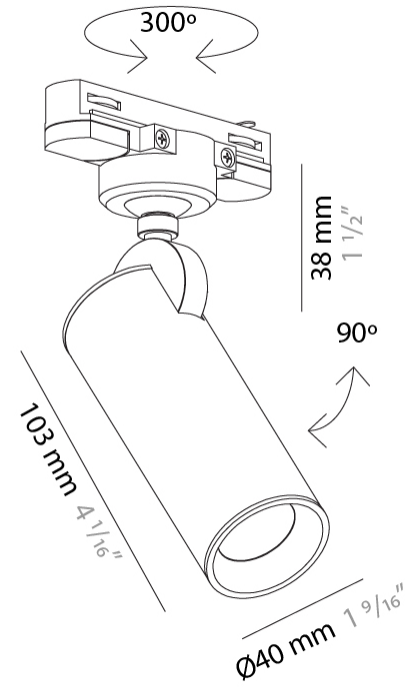

PROJECT	_____
TYPE	_____
SPECIFIER	_____
QUANTITY	_____
DATE	_____

HAUL TRACK

D96072-

base number   Finish
Options

1. To build a product code in our configurator select the specify button on the base model # product page
2. To build a manual product code on this datasheet choose from the options listed below in blue font and add the suffix to the base model #

GENERAL

Series: Haul
Partner: Milan
Division: Design
Installation: Track
Product Type: Track System Line Voltage
Mounting Location: Ceiling
Light Distribution: Adjustable

PHYSICAL

Aperture Sizes - Downlights: 1"
Shape: Cylinder
Diameter (mm): 40
Diameter (in): 1 9/16
Height (mm): 203
Height (in): 8
Max. Overall Height (mm): 1300
Max. Overall Height (in): 51 7/16
Fixture Finish: MWL / MBQ
Fixture Material: Extruded Aluminum

ELECTRICAL

Lamp Type: LED
Input Wattage (W): 5
Dimming: Electronic Low Voltage Dimming
Input Voltage (V): 120Vac Direct Line

LED

Color Temperature (°K): 3000
Max. Delivered Lumen (lm): 500
CRI: >90 CRI
Lamp Life (hrs): 50000

OPTICAL

Reflector°: 35
Beam Angle: 35

RATINGS AND CERTIFICATIONS

Certified By: Certified for North American Standards
IP rating: IP20