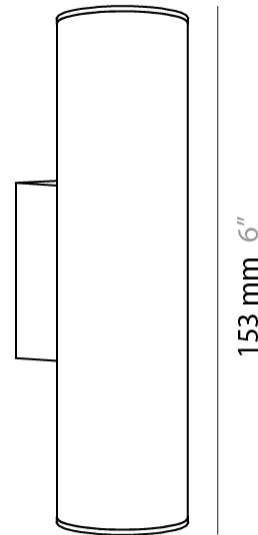

HAUL - WALL SURFACE

D93136R9-

base number Finish
Options

1. To build a product code in our configurator select the specify button on the base model # product page
2. To build a manual product code on this datasheet choose from the options listed below in blue font and add the suffix to the base model #

GENERAL

Series: Haul
Subseries: Haul - Wall
Partner: Milan
Division: Design
Installation: Surface
Product Type: Wall Surface
Mounting Location: Wall
Light Distribution: Direct / Indirect

PHYSICAL

Shape: Cylinder
Diameter (mm): 40
Diameter (in): 1 ⁹/₁₆
Height (mm): 153
Height (in): 6
Extension (mm): 61
Extension (in): 2 ³/₈
[Fixture Finish: MWL / MBQ](#)
Fixture Material: Extruded Aluminum

ELECTRICAL

Lamp Type: LED
Input Wattage (W): 10
Dimming: Electronic Low Voltage Dimming
Input Voltage (V): 120Vac Direct Line

LED

Number of LEDs: 2
Color Temperature (°K): 3000
Max. Delivered Lumen (lm): 1000
CRI: >90 CRI
Lamp Life (hrs): 50000

OPTICAL

Beam Angle: 35

RATINGS AND CERTIFICATIONS

Certified By: Certified for North American Standards
IP rating: IP20

PROJECT
TYPE
SPECIFIER
QUANTITY
DATE

61 mm 2 ³/₈"

Ø40 mm 1 ⁹/₁₆"