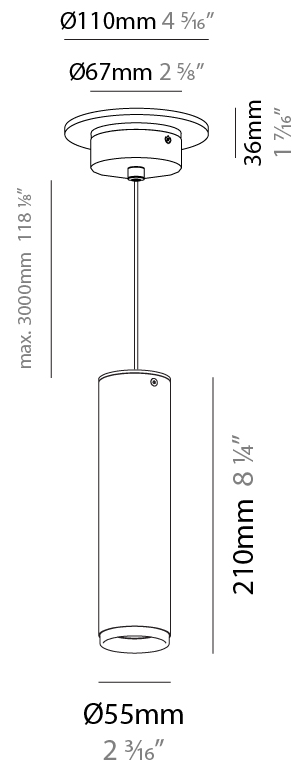

HAUL SUSPENSION

D91208-

base number   Finish
Options

1. To build a product code in our configurator select the specify button on the base model # product page
2. To build a manual product code on this datasheet choose from the options listed below in blue font and add the suffix to the base model #

GENERAL

Series: Haul
Partner: Milan
Division: Design
Installation: Suspension
Product Type: Pendant
Mounting Location: Ceiling
Light Distribution: Direct

PHYSICAL

Shape: Cylinder
Diameter (mm): 55
Diameter (in): 2 3/16
Height (mm): 210
Height (in): 8 1/4
Max. Overall Height (mm): 2210
Max. Overall Height (in): 87
Fixture Finish: MWL / MBQ
Fixture Material: Extruded Aluminum
Cable Details: 2900mm Cable

ELECTRICAL

Number of Lamps: 1
Lamp Type: LED Retrofit
Max. Wattage Per Lamp (W): 7
Lamp Base: GU10
Input Voltage (V): 120

LED

Number of LEDs: 1
Color Temperature (°K): 3000
Max. Delivered Lumen (lm): 655
CRI: >90 CRI

OPTICAL

RATINGS AND CERTIFICATIONS

Certified By: Certified for North American Standards
IP rating: IP20

PROJECT	_____
TYPE	_____
SPECIFIER	_____
QUANTITY	_____
DATE	_____