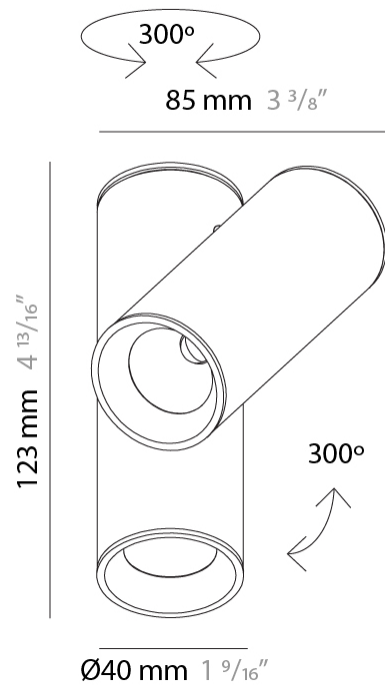

PROJECT	_____
TYPE	_____
SPECIFIER	_____
QUANTITY	_____
DATE	_____

HAUL 2 LIGHT SURFACE

D92192R9-

base number _____
Finish Options _____

1. To build a product code in our configurator select the specify button on the base model # product page
2. To build a manual product code on this datasheet choose from the options listed below in blue font and add the suffix to the base model #

GENERAL

Series: Haul _____
Subseries: Haul 2 Light _____
Partner: Milan _____
Division: Design _____
Installation: Surface _____
Product Type: Spots _____
Mounting Location: Ceiling _____
Light Distribution: Adjustable _____

PHYSICAL

Aperture Sizes - Downlights: 1" _____
Shape: Cylinder _____
Diameter (mm): 40 _____
Diameter (in): 1 ⁹/₁₆ _____
Width (mm): 85 _____
Width (in): 3 ³/₈ _____
Height (mm): 80 _____
Height (in): 4 ⁷/₈ _____
Fixture Finish: MWL / MBQ _____
Fixture Material: Extruded Aluminum _____

ELECTRICAL

Lamp Type: LED _____
Input Wattage (W): 10 _____
Total Output Wattage (W): 8 _____
Dimming: Electronic Low Voltage Dimming _____
Input Voltage (V): 120Vac Direct Line _____

LED

Number of LEDs: 2 _____
Color Temperature (°K): 3000 _____
Max. Delivered Lumen (lm): 1000 _____
CRI: >90 CRI _____
Lamp Life (hrs): 50000 _____

OPTICAL

Beam Angle: 35 _____
Adjustability: Rotational; Tilt 300° _____

RATINGS AND CERTIFICATIONS

Certified By: Certified for North American Standards _____
IP rating: IP20 _____