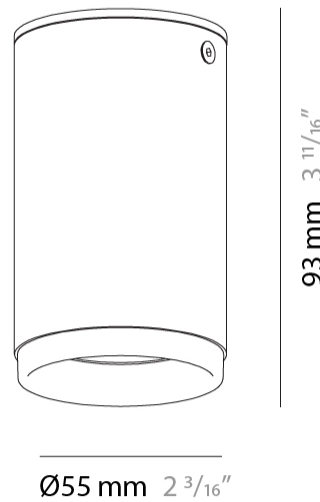

PROJECT
TYPE
SPECIFIER
QUANTITY
DATE

HAUL - CEILING SURFACE

D92249-

base number   Finish
Options

1. To build a product code in our configurator select the specify button on the base model # product page
2. To build a manual product code on this datasheet choose from the options listed below in blue font and add the suffix to the base model #

GENERAL

Series: Haul
Subseries: Haul - Ceiling
Partner: Milan
Division: Design
Installation: Surface
Product Type: Downlight
Mounting Location: Ceiling
Light Distribution: Direct

PHYSICAL

Aperture Sizes - Downlights: 2"
Shape: Cylinder
Diameter (mm): 55
Diameter (in): 2 ³/₁₆
Height (mm): 93
Height (in): 3 ¹¹/₁₆
Fixture Finish: MWL / MBQ
Fixture Material: Extruded Aluminum

ELECTRICAL

Lamp Type: LED
Input Wattage (W): 7
Dimming: Electronic Low Voltage Dimming
Input Voltage (V): 120Vac Direct Line

LED

Number of LEDs: 1
Color Temperature (°K): 3000
Max. Delivered Lumen (lm): 655
CRI: >90 CRI
Lamp Life (hrs): 50000

OPTICAL

Beam Angle: 35

RATINGS AND CERTIFICATIONS

Certified By: Certified for North American Standards
IP rating: IP20