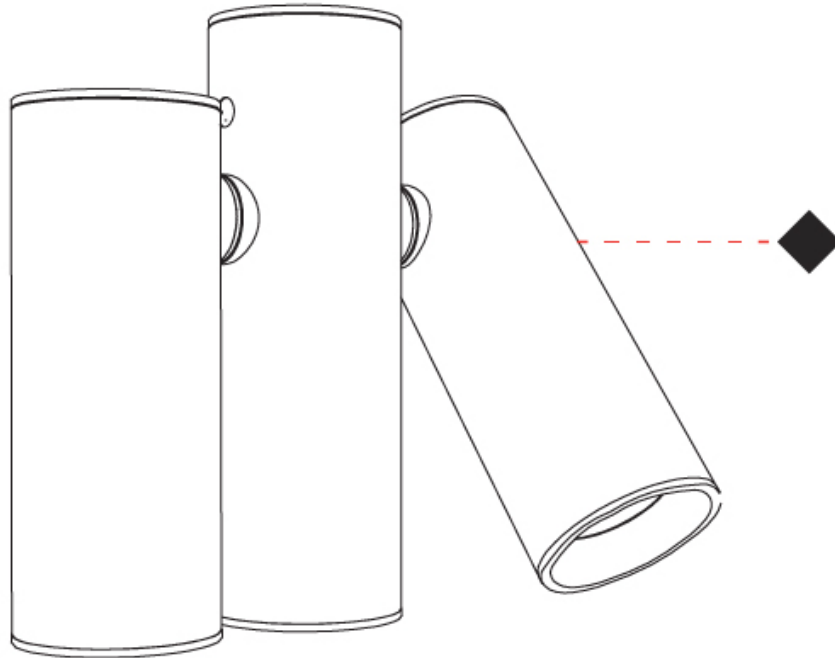

HAUL 3 LIGHT SURFACE

D92109R9-

PROJECT
TYPE
SPECIFIER
QUANTITY
DATE

D