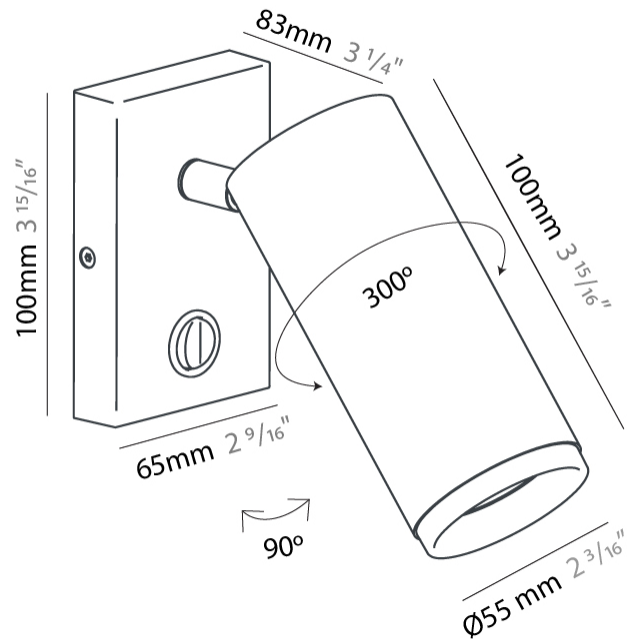

PROJECT	_____
TYPE	_____
SPECIFIER	_____
QUANTITY	_____
DATE	_____

HAUL SURFACE

D93242-

base number   Finish
Options

1. To build a product code in our configurator select the specify button on the base model # product page
2. To build a manual product code on this datasheet choose from the options listed below in blue font and add the suffix to the base model #

GENERAL

Series: Haul
Partner: Milan
Division: Design
Installation: Surface
Product Type: Spots
Mounting Location: Wall
Light Distribution: Adjustable

PHYSICAL

Shape: Cylinder
Diameter (mm): 55
Diameter (in): 1 ⁹/₁₆
Length (mm): 70
Length (in): 2 ³/₄
Height (mm): 100
Height (in): 3 ¹⁵/₁₆
Extension (mm): 120
Extension (in): 4 ³/₄
Fixture Finish: MWL / MBQ
Fixture Material: Extruded Aluminum

ELECTRICAL

Number of Lamps: 1
Lamp Type: LED Retrofit
Lamp Shape: MR16
Bulb Included: Bulb Not Included
Max. Wattage Per Lamp (W): 4
Lamp Base: GU10
Input Voltage (V): 120

LED

CRI: >90 CRI

OPTICAL

RATINGS AND CERTIFICATIONS

Certified By: Certified for North American Standards
IP rating: IP20