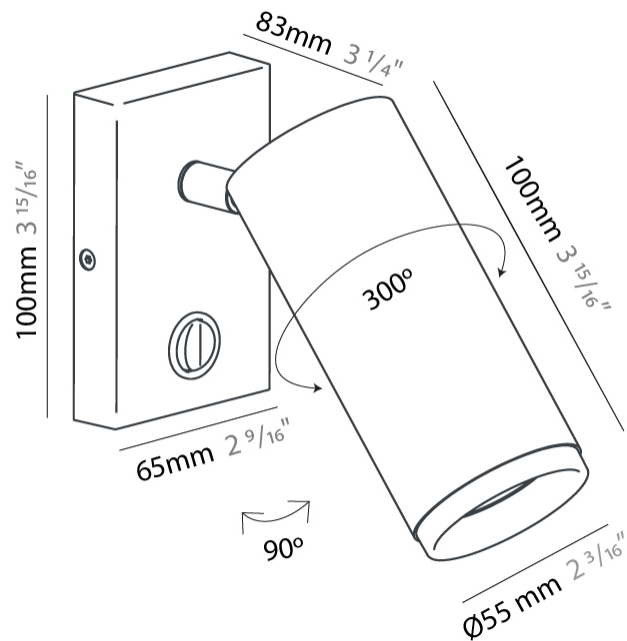

PROJECT	_____
TYPE	_____
SPECIFIER	_____
QUANTITY	_____
DATE	_____

HAUL - WALL SURFACE

D93243-

base number   Finish
Options

1. To build a product code in our configurator select the specify button on the base model # product page
2. To build a manual product code on this datasheet choose from the options listed below in blue font and add the suffix to the base model #

GENERAL

Series: Haul
Subseries: Haul - Wall
Partner: Milan
Division: Design
Installation: Surface
Product Type: Wall Surface
Mounting Location: Wall
Light Distribution: Adjustable

PHYSICAL

Shape: Cylinder
Diameter (mm): 55
Diameter (in): 1 ⁹/₁₆
Length (mm): 83
Length (in): 3 ¹/₄
Height (mm): 100
Height (in): 3 ¹⁵/₁₆
Extension (mm): 120
Extension (in): 4 ³/₄
[Fixture Finish: MWL / MBQ](#)
Fixture Material: Extruded Aluminum

ELECTRICAL

Lamp Type: LED
Input Wattage (W): 7
Dimming: Electronic Low Voltage Dimming
Input Voltage (V): 120Vac Direct Line

LED

Number of LEDs: 1
Color Temperature (°K): 3000
Max. Delivered Lumen (lm): 665
CRI: >90 CRI
Lamp Life (hrs): 50000

OPTICAL

Beam Angle: 35

RATINGS AND CERTIFICATIONS

Certified By: Certified for North American Standards
IP rating: IP20