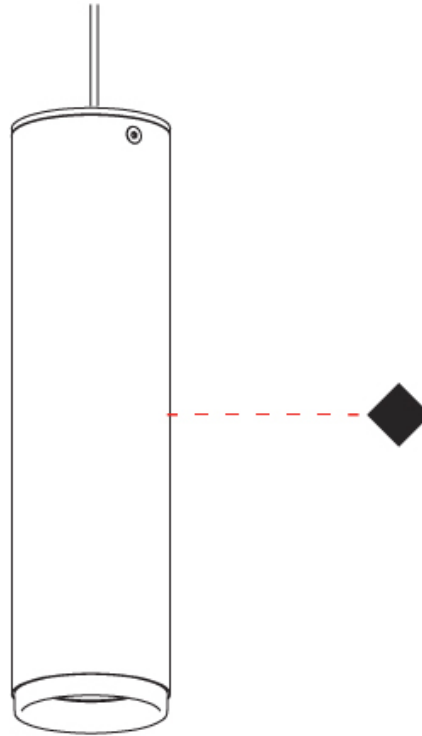

HAUL TRACK

D96071-

PROJECT _____

TYPE _____

SPECIFIER _____

QUANTITY _____

DATE _____

D