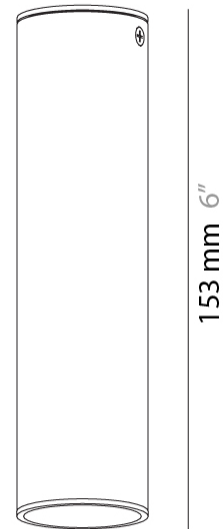

HAUL - CEILING SURFACE

D92105R9-

base number Finish
Options

1. To build a product code in our configurator select the specify button on the base model # product page
2. To build a manual product code on this datasheet choose from the options listed below in blue font and add the suffix to the base model #

GENERAL

Series: Haul
Subseries: Haul - Ceiling
Partner: Milan
Division: Design
Installation: Surface
Product Type: Downlight
Mounting Location: Ceiling
Light Distribution: Direct

PHYSICAL

Aperture Sizes - Downlights: 1"
Shape: Cylinder
Diameter (mm): 40
Diameter (in): 1 9/16
Height (mm): 153
Height (in): 6
Fixture Finish: MWL / MBQ
Fixture Material: Extruded Aluminum

ELECTRICAL

Lamp Type: LED
Input Wattage (W): 5
Dimming: Electronic Low Voltage Dimming
Input Voltage (V): 120Vac Direct Line

LED

Number of LEDs: 1
Color Temperature (°K): 3000
Max. Delivered Lumen (lm): 500
CRI: >90 CRI
Lamp Life (hrs): 50000

OPTICAL

Beam Angle: 35

RATINGS AND CERTIFICATIONS

Certified By: Certified for North American Standards
IP rating: IP20

PROJECT
TYPE
SPECIFIER
QUANTITY
DATE

Ø40 mm 1 9/16"