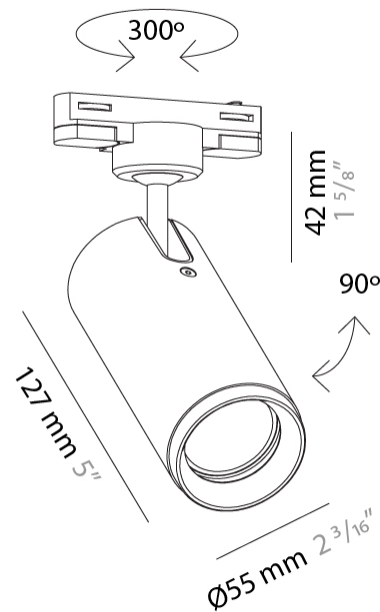

PROJECT
TYPE
SPECIFIER
QUANTITY
DATE

HAUL TRACK

D96073-

base number Finish
Options

1. To build a product code in our configurator select the specify button on the base model # product page
2. To build a manual product code on this datasheet choose from the options listed below in blue font and add the suffix to the base model #

GENERAL

Series: Haul
Partner: Milan
Division: Design
Installation: Track
Product Type: Track System Line Voltage
Mounting Location: Ceiling
Light Distribution: Adjustable

PHYSICAL

Aperture Sizes - Downlights: 2"
Shape: Cylinder
Diameter (mm): 55
Diameter (in): 2 ³/₁₆
Height (mm): 203
Height (in): 8
Max. Overall Height (mm): 1300
Max. Overall Height (in): 51 ⁷/₁₆
Fixture Finish: MWL / MBQ
Fixture Material: Extruded Aluminum

ELECTRICAL

Lamp Type: LED
Input Wattage (W): 7
Dimming: Electronic Low Voltage Dimming
Input Voltage (V): 120Vac Direct Line

LED

Number of LEDs: 1
Color Temperature (°K): 3000
Max. Delivered Lumen (lm): 665
CRI: >90 CRI
Lamp Life (hrs): 50000

OPTICAL

Reflector°: 35
Beam Angle: 35

RATINGS AND CERTIFICATIONS

Certified By: Certified for North American Standards
IP rating: IP20