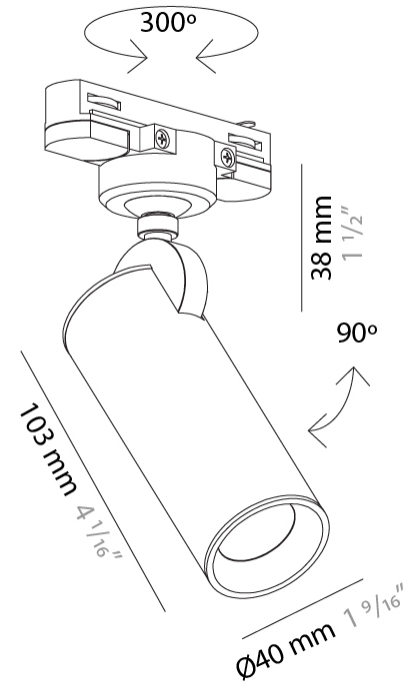

HAUL TRACK

D96072-

base number   Finish
Options

PROJECT	_____
TYPE	_____
SPECIFIER	_____
QUANTITY	_____
DATE	_____

1. To build a product code in our configurator select the specify button on the base model # product page
2. To build a manual product code on this datasheet choose from the options listed below in blue font and add the suffix to the base model #

GENERAL

Series: Haul
Partner: Milan
Division: Design
Installation: Track
Product Type: Track System Line Voltage
Mounting Location: Ceiling
Light Distribution: Adjustable

PHYSICAL

Aperture Sizes - Downlights: 1"
Shape: Cylinder
Diameter (mm): 40
Diameter (in): 1 9/16
Height (mm): 203
Height (in): 8
Max. Overall Height (mm): 1300
Max. Overall Height (in): 51 7/16
Fixture Finish: MWL / MBQ
Fixture Material: Extruded Aluminum

ELECTRICAL

Lamp Type: LED
Input Wattage (W): 5
Dimming: Electronic Low Voltage Dimming
Input Voltage (V): 120Vac Direct Line

LED

Color Temperature (°K): 3000
Max. Delivered Lumen (lm): 500
CRI: >90 CRI
Lamp Life (hrs): 50000

OPTICAL

Reflector°: 35
Beam Angle: 35

RATINGS AND CERTIFICATIONS

Certified By: Certified for North American Standards
IP rating: IP20