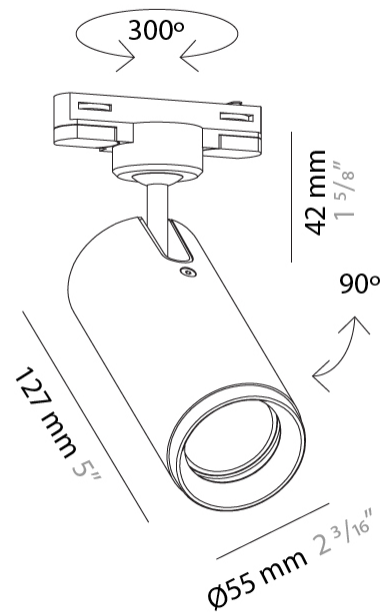

PROJECT	
TYPE	
SPECIFIER	
QUANTITY	
DATE	

HAUL TRACK

D96073-

base number   Finish
Options

1. To build a product code in our configurator select the specify button on the base model # product page
2. To build a manual product code on this datasheet choose from the options listed below in blue font and add the suffix to the base model #

GENERAL

Series: Haul
Partner: Milan
Division: Design
Installation: Track
Product Type: Track System Line Voltage
Mounting Location: Ceiling
Light Distribution: Adjustable

PHYSICAL

Aperture Sizes - Downlights: 2"
Shape: Cylinder
Diameter (mm): 55
Diameter (in): 2 ³/₁₆
Height (mm): 203
Height (in): 8
Max. Overall Height (mm): 1300
Max. Overall Height (in): 51 ⁷/₁₆
Fixture Finish: MWL / MBQ
Fixture Material: Extruded Aluminum

ELECTRICAL

Lamp Type: LED
Input Wattage (W): 7
Dimming: Electronic Low Voltage Dimming
Input Voltage (V): 120Vac Direct Line

LED

Number of LEDs: 1
Color Temperature (°K): 3000
Max. Delivered Lumen (lm): 665
CRI: >90 CRI
Lamp Life (hrs): 50000

OPTICAL

Reflector°: 35
Beam Angle: 35

RATINGS AND CERTIFICATIONS

Certified By: Certified for North American Standards
IP rating: IP20