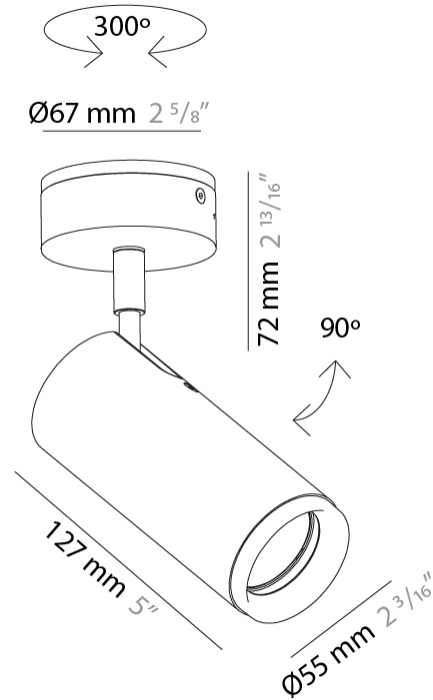

GENERAL

Series: Haul
Partner: Milan
Division: Design
Installation: Suspension
Product Type: Pendant
Mounting Location: Ceiling
Light Distribution: Direct

PHYSICAL

Shape: Cylinder
Diameter (mm): 55
Diameter (in): 2 3/16
Height (mm): 210
Height (in): 8 1/4
Max. Overall Height (mm): 2210
Max. Overall Height (in): 87
Fixture Finish: MWL / MBQ
Fixture Material: Extruded Aluminum
Cable Details: 2900mm Cable

GENERAL

Series: Haul
Partner: Milan
Division: Design
Installation: Suspension
Product Type: Pendant
Mounting Location: Ceiling
Light Distribution: Direct

PHYSICAL

Shape: Cylinder
Diameter (mm): 40
Diameter (in): 1 5/16
Height (mm): 153
Height (in): 6
Max. Overall Height (mm): 2153
Max. Overall Height (in): 84 3/4
Fixture Finish: MWL / MBQ
Fixture Material: Extruded Aluminum
Cable Details: 2900mm Cable

PHYSICAL

Aperture Sizes - Downlights: 2" _____
 Shape: Cylinder _____
 Diameter (mm): 55 _____
 Diameter (in): 2 ³/₁₆ _____
 Height (mm): 127 _____
 Height (in): 5 _____
 Max. Overall Height (mm): 199 _____
 Max. Overall Height (in): 7 ¹³/₁₆ _____
 Extension (mm): 72 _____
 Extension (in): 2 ¹³/₁₆ _____
 Fixture Finish: [MWL / MBQ](#) _____
 Fixture Material: Extruded Aluminum _____

OPTICAL

Beam Angle: 35 _____
 Adjustability: Rotational 300°; Tilt 90° _____

RATINGS AND CERTIFICATIONS

Certified By: Certified for North American Standards _____
 IP rating: IP20 _____

HAUL 1 LIGHT SURFACE