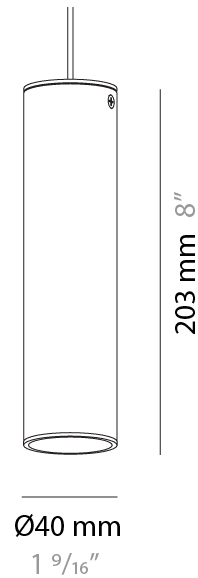

PROJECT
TYPE
SPECIFIER
QUANTITY
DATE

HAUL TRACK

D96070- : D96070-MBL

base number

1. To build a product code in our configurator select the specify button on the base model # product page
2. To build a manual product code on this datasheet choose from the options listed below in blue font and add the suffix to the base model #

GENERAL

Series: Haul
Partner: Milan
Division: Design
Installation: Track
Product Type: Track System Line Voltage
Mounting Location: Ceiling
Light Distribution: Direct

PHYSICAL

Shape: Cylinder
Diameter (mm): 40
Height (mm): 203
Max. Overall Height (mm): 1300
Max. Overall Height (in): 51 ³/₁₆
Fixture Material: Extruded Aluminum

ELECTRICAL

Lamp Type: LED
Total Output Wattage (W): 5
Driver Included: No
Input Voltage (V): 120

LED

Color Temperature (°K): 3000
Nominal Lumen (lm): 500
CRI: >90 CRI

OPTICAL

RATINGS AND CERTIFICATIONS

Certified By: Certified for North American Standards
IP rating: IP20