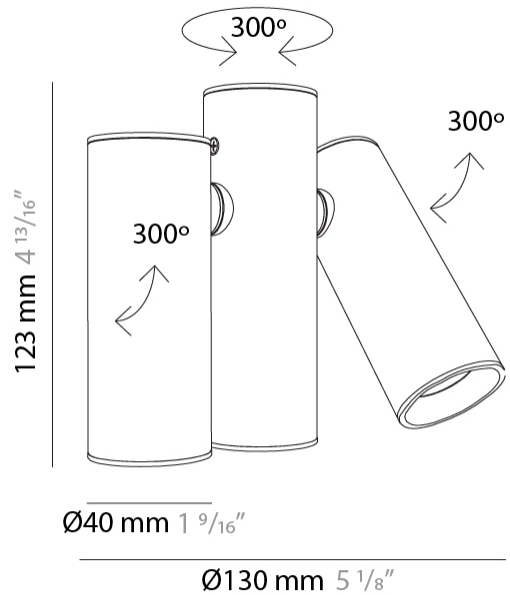

GENERAL

Series: Haul
Partner: Milan
Division: Design
Installation: Suspension
Product Type: Pendant
Mounting Location: Ceiling
Light Distribution: Direct

PHYSICAL

Shape: Cylinder
Diameter (mm): 55
Diameter (in): 2 3/16
Height (mm): 210
Height (in): 8 1/4
Max. Overall Height (mm): 2210
Max. Overall Height (in): 87
Fixture Finish: MWL / MBQ
Fixture Material: Extruded Aluminum
Cable Details: 2900mm Cable

GENERAL

Series: Haul
Partner: Milan
Division: Design
Installation: Suspension
Product Type: Pendant
Mounting Location: Ceiling
Light Distribution: Direct

PHYSICAL

Shape: Cylinder
Diameter (mm): 40
Diameter (in): 1 5/16
Height (mm): 153
Height (in): 6
Max. Overall Height (mm): 2153
Max. Overall Height (in): 84 3/4
Fixture Finish: MWL / MBQ
Fixture Material: Extruded Aluminum
Cable Details: 2900mm Cable

GENERAL

Series: Haul
 Subseries: Haul 3 Light
 Partner: Milan
 Division: Design
 Installation: Surface
 Product Type: Downlight
 Mounting Location: Ceiling
 Light Distribution: Adjustable

PHYSICAL

Aperture Sizes - Downlights: 1"
 Shape: Cylinder
 Length (mm): 130
 Length (in): 5 1/8
 Width (mm): 40
 Width (in): 1 9/16
 Height (mm): 123
 Height (in): 4 13/16
 Fixture Finish: MWL / MBQ
 Fixture Material: Extruded Aluminum

OPTICAL

Beam Angle: 35
 Adjustability: Rotational; Tilt 300°

RATINGS AND CERTIFICATIONS

Certified By: Certified for North American Standards
 IP rating: IP20

HAUL 3 LIGHT SURFACE

D92109R9-

PROJECT	_____
TYPE	_____
SPECIFIER	_____
QUANTITY	_____
DATE	_____