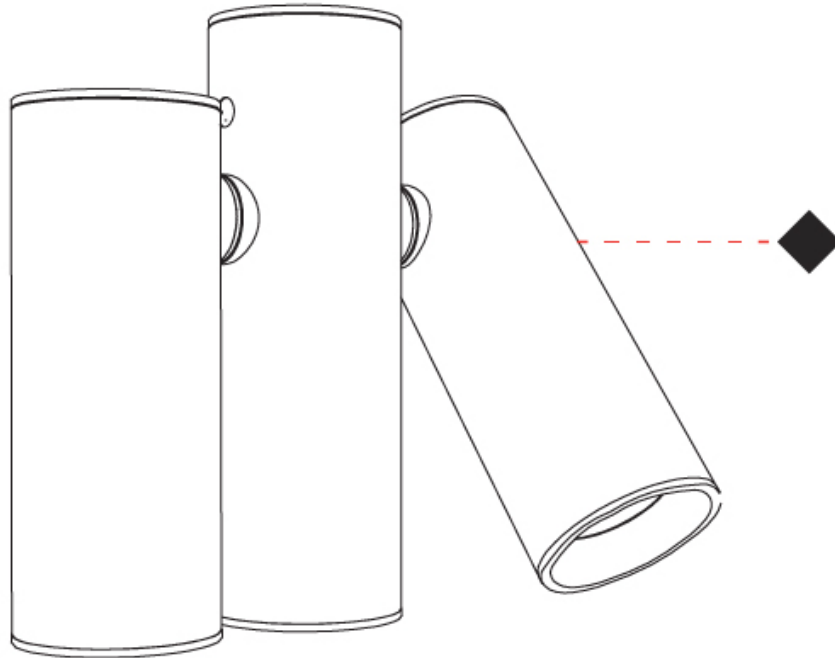

GENERAL

Series: Haul
Partner: Milan
Division: Design
Installation: Suspension
Product Type: Pendant
Mounting Location: Ceiling
Light Distribution: Direct

PHYSICAL

Shape: Cylinder
Diameter (mm): 55
Diameter (in): 2 3/16
Height (mm): 210
Height (in): 8 1/4
Max. Overall Height (mm): 2210
Max. Overall Height (in): 87
Fixture Finish: MWL / MBQ
Fixture Material: Extruded Aluminum
Cable Details: 2900mm Cable

GENERAL

Series: Haul
Partner: Milan
Division: Design
Installation: Suspension
Product Type: Pendant
Mounting Location: Ceiling
Light Distribution: Direct

PHYSICAL

Shape: Cylinder
Diameter (mm): 40
Diameter (in): 1 5/16
Height (mm): 153
Height (in): 6
Max. Overall Height (mm): 2153
Max. Overall Height (in): 84 3/4
Fixture Finish: MWL / MBQ
Fixture Material: Extruded Aluminum
Cable Details: 2900mm Cable

GENERAL

Series: Haul
 Subseries: Haul 3 Light
 Partner: Milan
 Division: Design
 Installation: Surface
 Product Type: Downlight
 Mounting Location: Ceiling
 Light Distribution: Adjustable

PHYSICAL

Aperture Sizes - Downlights: 1"
 Shape: Cylinder
 Length (mm): 130
 Length (in): 5 1/8
 Width (mm): 40
 Width (in): 1 9/16
 Height (mm): 123
 Height (in): 4 13/16
 Fixture Finish: MWL / MBQ
 Fixture Material: Extruded Aluminum

OPTICAL

Beam Angle: 35
 Adjustability: Rotational; Tilt 300°

RATINGS AND CERTIFICATIONS

Certified By: Certified for North American Standards
 IP rating: IP20

HAUL 3 LIGHT SURFACE

D92109R9-

PROJECT	_____
TYPE	_____
SPECIFIER	_____
QUANTITY	_____
DATE	_____