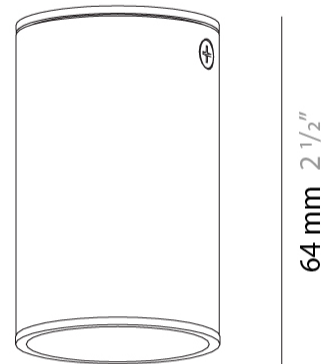

PROJECT
TYPE
SPECIFIER
QUANTITY
DATE

HAUL - CEILING SURFACE

D92248-

base number   Finish
Options

1. To build a product code in our configurator select the specify button on the base model # product page
2. To build a manual product code on this datasheet choose from the options listed below in blue font and add the suffix to the base model #

GENERAL

Series: Haul
Subseries: Haul - Ceiling
Partner: Milan
Division: Design
Installation: Surface
Product Type: Downlight
Mounting Location: Ceiling
Light Distribution: Direct

PHYSICAL

Aperture Sizes - Downlights: 1"
Shape: Cylinder
Diameter (mm): 40
Diameter (in): 1 ⁹/₁₆
Height (mm): 64
Height (in): 2 ¹/₂
Fixture Finish: MWL / MBQ
Fixture Material: Extruded Aluminum

ELECTRICAL

Lamp Type: LED
Input Wattage (W): 6
Dimming: Non-Dimmable
Driver Included: Yes
Driver Location: External
Input Voltage (V): 120
Constant Current (MA): 200

LED

Number of LEDs: 1
Color Temperature (°K): 3000
Max. Delivered Lumen (lm): 500
CRI: >90 CRI
Lamp Life (hrs): 50000

OPTICAL

Beam Angle: 35

RATINGS AND CERTIFICATIONS

Certified By: Certified for North American Standards
IP rating: IP20

Ø40 mm 1 ⁹/₁₆"