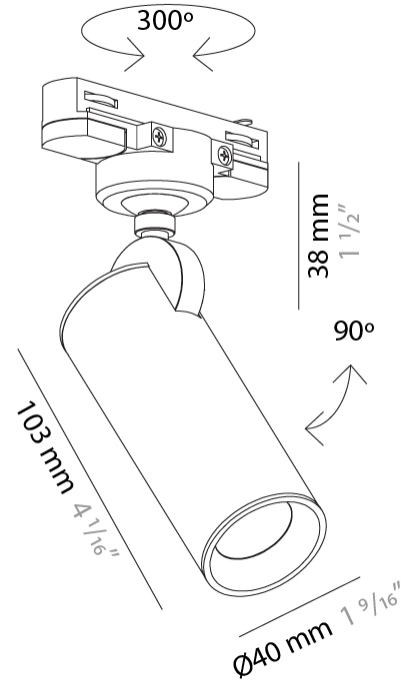

PROJECT	_____
TYPE	_____
SPECIFIER	_____
QUANTITY	_____
DATE	_____

HAUL TRACK

D96072-

base number   Finish
Options

1. To build a product code in our configurator select the specify button on the base model # product page
2. To build a manual product code on this datasheet choose from the options listed below in blue font and add the suffix to the base model #

GENERAL

Series: Haul
Brand: Milan
Division: Design
Mounting Type: Track
Mounting Location: Ceiling
Subcategory: Spots

PHYSICAL

Shape: Cylinder
Diameter (mm): 40
Diameter (in): 1 9/16
Height (mm): 203
Height (in): 8
Max. Overall Height (mm): 1300
Max. Overall Height (in): 51 3/16
Light Distribution: Direct
Fixture Finish: MWL / MBQ
Fixture Material: Extruded Aluminum

ELECTRICAL

Lamp Type: LED
Input Wattage (W): 5
Dimming: Electronic Low Voltage Dimming
Input Voltage (V): 120Vac Direct Line

LED

Color Temperature (°K): 3000
Max. Delivered Lumen (lm): 500
CRI: >90 CRI
Lamp Life (hrs): 50000

OPTICAL

Reflector°: 35
Beam Angle: 35

RATINGS AND CERTIFICATIONS

Certified By: Certified for North American Standards
IP rating: IP20