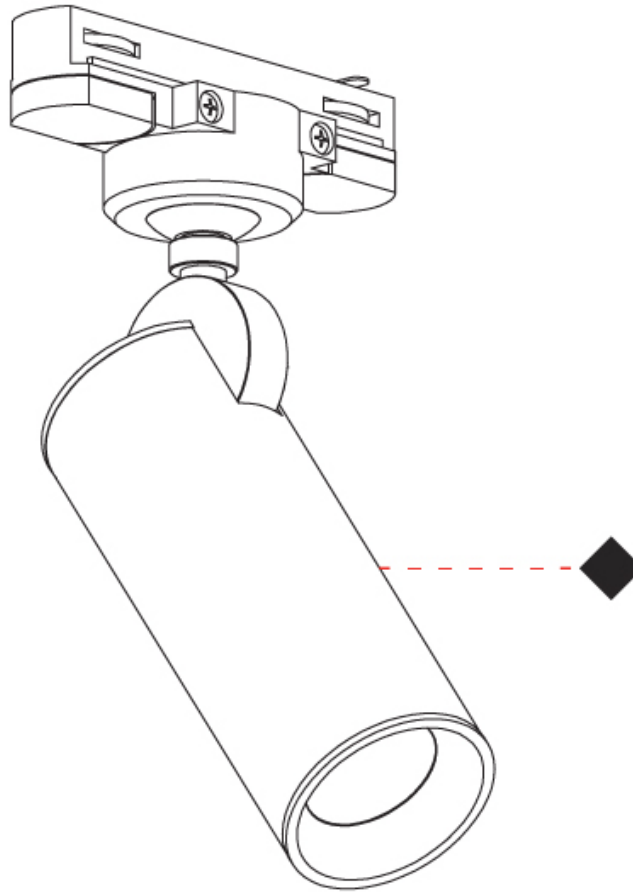

HAUL TRACK

D96072-

PROJECT
TYPE
SPECIFIER
QUANTITY
DATE

D