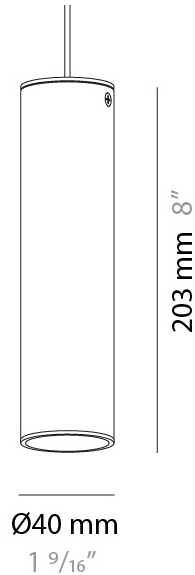

HAUL TRACK

D96070-

base number   Finish
Options

1. To build a product code in our configurator select the specify button on the base model # product page
2. To build a manual product code on this datasheet choose from the options listed below in blue font and add the suffix to the base model #

GENERAL

Series: Haul
Brand: Milan
Division: Design
Mounting Type: Track
Mounting Location: Ceiling
Subcategory: Spots

PHYSICAL

Shape: Cylinder
Diameter (mm): 40
Diameter (in): 1 ⁹/₁₆
Height (mm): 203
Height (in): 8
Max. Overall Height (mm): 1300
Max. Overall Height (in): 51 ³/₁₆
Light Distribution: Direct
[Fixture Finish: MWL / MBQ](#)
Fixture Material: Extruded Aluminum

ELECTRICAL

Lamp Type: LED
Input Wattage (W): 5
Dimming: Electronic Low Voltage Dimming
Input Voltage (V): 120Vac Direct Line

LED

Number of LEDs: 1
Color Temperature (°K): 3000
Max. Delivered Lumen (lm): 500
CRI: >90 CRI
Lamp Life (hrs): 50000

OPTICAL

Reflector°: 35
Beam Angle: 35

RATINGS AND CERTIFICATIONS

Certified By: Certified for North American Standards
IP rating: IP20