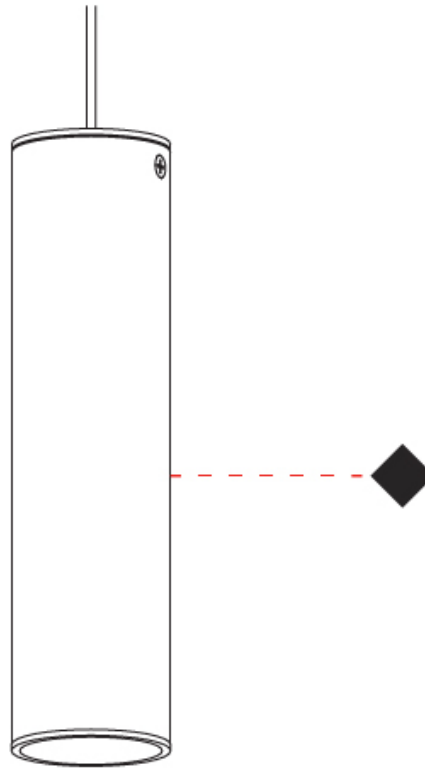

HAUL TRACK

D96070-

PROJECT

TYPE

SPECIFIER

QUANTITY

DATE

D