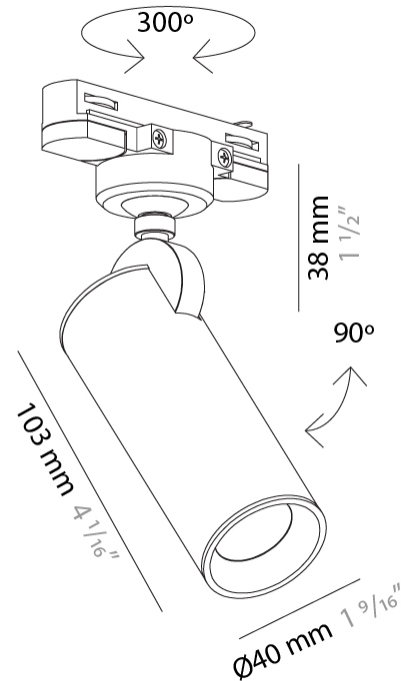

HAUL TRACK

D96072-

base number   Finish
Options

PROJECT	_____
TYPE	_____
SPECIFIER	_____
QUANTITY	_____
DATE	_____

1. To build a product code in our configurator select the specify button on the base model # product page
2. To build a manual product code on this datasheet choose from the options listed below in blue font and add the suffix to the base model #

GENERAL

Series: Haul
Brand: Milan
Division: Design
Mounting Type: Track
Mounting Location: Ceiling
Subcategory: Spots

PHYSICAL

Shape: Cylinder
Diameter (mm): 40
Diameter (in): 1 9/16
Height (mm): 203
Height (in): 8
Max. Overall Height (mm): 1300
Max. Overall Height (in): 51 3/16
Light Distribution: Direct
Fixture Finish: [MWL / MBQ](#)
Fixture Material: Extruded Aluminum

ELECTRICAL

Lamp Type: LED
Input Wattage (W): 5
Dimming: Electronic Low Voltage Dimming
Input Voltage (V): 120Vac Direct Line

LED

Color Temperature (°K): 3000
Max. Delivered Lumen (lm): 500
CRI: >90 CRI
Lamp Life (hrs): 50000

OPTICAL

Reflector°: 35
Beam Angle: 35

RATINGS AND CERTIFICATIONS

Certified By: Certified for North American Standards
IP rating: IP20