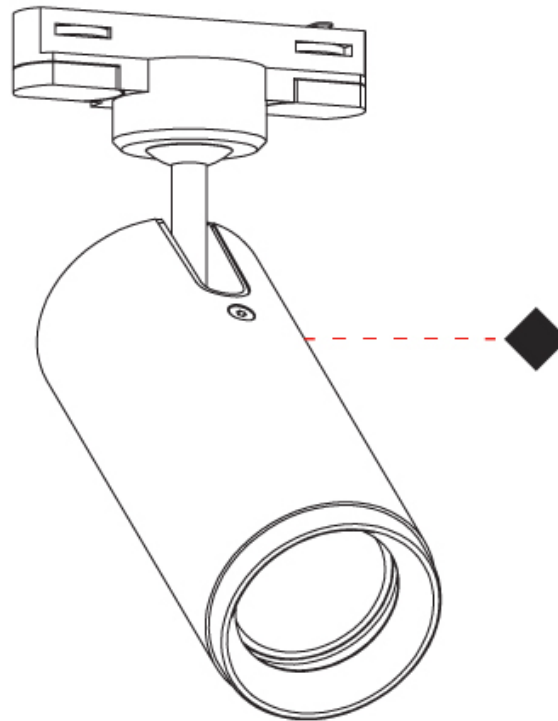

HAUL TRACK

D96073-

PROJECT

TYPE

SPECIFIER

QUANTITY

DATE

D