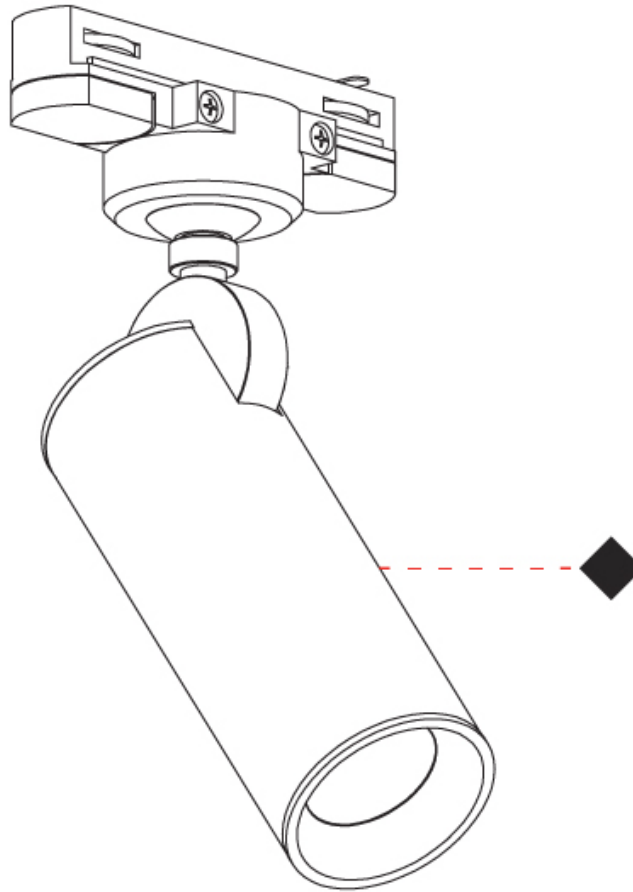

HAUL TRACK

D96072-

PROJECT _____

TYPE _____

SPECIFIER _____

QUANTITY _____

DATE _____

D