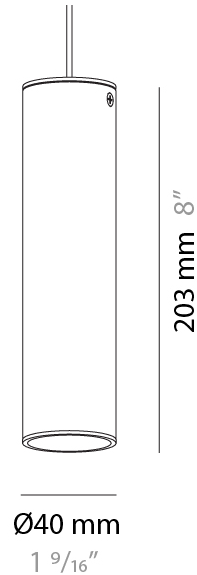

PROJECT
TYPE
SPECIFIER
QUANTITY
DATE

HAUL TRACK

D96070-

base number   Finish
Options

1. To build a product code in our configurator select the specify button on the base model # product page
2. To build a manual product code on this datasheet choose from the options listed below in blue font and add the suffix to the base model #

GENERAL

Series: Haul
Brand: Milan
Division: Design
Mounting Type: Track
Mounting Location: Ceiling
Subcategory: Spots

PHYSICAL

Shape: Cylinder
Diameter (mm): 40
Diameter (in): 1 9/16
Height (mm): 203
Height (in): 8
Max. Overall Height (mm): 1300
Max. Overall Height (in): 51 3/16
Light Distribution: Direct
Fixture Finish: MWL / MBQ
Fixture Material: Extruded Aluminum

ELECTRICAL

Lamp Type: LED
Input Wattage (W): 5
Dimming: Electronic Low Voltage Dimming
Input Voltage (V): 120Vac Direct Line

LED

Number of LEDs: 1
Color Temperature (°K): 3000
Max. Delivered Lumen (lm): 500
CRI: >90 CRI
Lamp Life (hrs): 50000

OPTICAL

Reflector°: 35
Beam Angle: 35

RATINGS AND CERTIFICATIONS

Certified By: Certified for North American Standards
IP rating: IP20