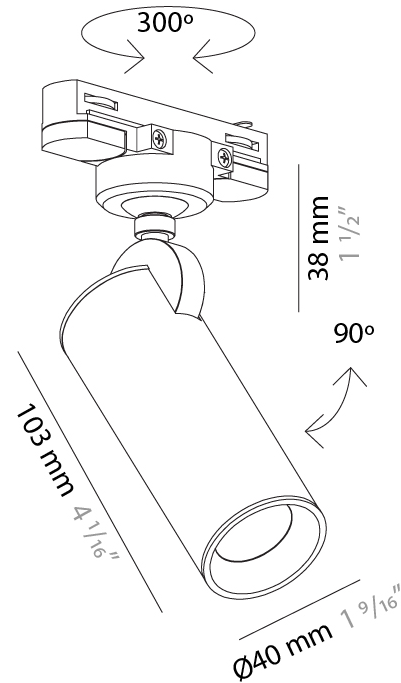

GENERAL

Series: Haul
 Partner: Milan
 Division: Design
 Installation: Track
 Product Type: Track System Line Voltage
 Mounting Location: Ceiling
 Light Distribution: Adjustable

PHYSICAL

Aperture Sizes - Downlights: 1"
 Shape: Cylinder
 Diameter (mm): 40
 Diameter (in): 1 9/16
 Height (mm): 203
 Height (in): 8
 Max. Overall Height (mm): 1300
 Max. Overall Height (in): 51 7/16
 Fixture Finish: MWL / MBQ
 Fixture Material: Extruded Aluminum

ELECTRICAL

Lamp Type: LED
 Input Wattage (W): 5
 Dimming: Electronic Low Voltage Dimming
 Input Voltage (V): 120Vac Direct Line

LED

Color Temperature (°K): 3000
 Max. Delivered Lumen (lm): 500
 CRI: >90 CRI
 Lamp Life (hrs): 50000

OPTICAL

Reflector°: 35
 Beam Angle: 35

RATINGS AND CERTIFICATIONS

Certified By: Certified for North American Standards
 IP rating: IP20

HAUL TRACK

D96072-

PROJECT _____

TYPE _____

GENERAL

Series: Haul
 Partner: Milan
 Division: Design
 Installation: Track
 Product Type: Track System Line Voltage
 Mounting Location: Ceiling
 Light Distribution: Adjustable

PHYSICAL

Aperture Sizes - Downlights: 2"
 Shape: Cylinder
 Diameter (mm): 55
 Diameter (in): 2 ³/₁₆
 Height (mm): 203
 Height (in): 8
 Max. Overall Height (mm): 1300
 Max. Overall Height (in): 51 ⁷/₁₆
 Fixture Finish: MWL / MBQ
 Fixture Material: Extruded Aluminum