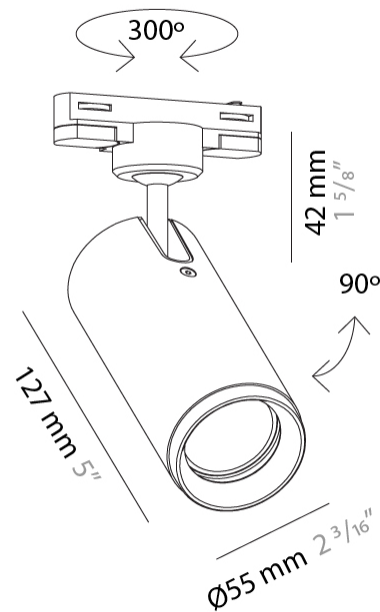

PROJECT
TYPE
SPECIFIER
QUANTITY
DATE

HAUL TRACK

D96073-

base number   Finish
Options

1. To build a product code in our configurator select the specify button on the base model # product page
2. To build a manual product code on this datasheet choose from the options listed below in blue font and add the suffix to the base model #

GENERAL

Series: Haul
Partner: Milan
Division: Design
Installation: Track
Product Type: Track System Line Voltage
Mounting Location: Ceiling
Light Distribution: Adjustable

PHYSICAL

Aperture Sizes - Downlights: 2"
Shape: Cylinder
Diameter (mm): 55
Diameter (in): 2 ³/₁₆
Height (mm): 203
Height (in): 8
Max. Overall Height (mm): 1300
Max. Overall Height (in): 51 ⁷/₁₆
Fixture Finish: MWL / MBQ
Fixture Material: Extruded Aluminum

ELECTRICAL

Lamp Type: LED
Input Wattage (W): 7
Dimming: Electronic Low Voltage Dimming
Input Voltage (V): 120Vac Direct Line

LED

Number of LEDs: 1
Color Temperature (°K): 3000
Max. Delivered Lumen (lm): 665
CRI: >90 CRI
Lamp Life (hrs): 50000

OPTICAL

Reflector°: 35
Beam Angle: 35

RATINGS AND CERTIFICATIONS

Certified By: Certified for North American Standards
IP rating: IP20