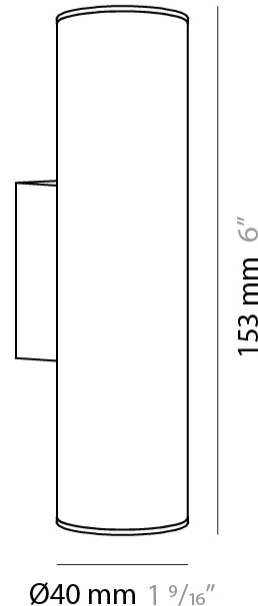

PROJECT
TYPE
SPECIFIER
QUANTITY
DATE

HAUL - WALL SURFACE

D93136R9-

base number Finish
Options

1. To build a product code in our configurator select the specify button on the base model # product page
2. To build a manual product code on this datasheet choose from the options listed below in blue font and add the suffix to the base model #

GENERAL

Series: Haul
Subseries: Haul - Wall
Partner: Milan
Division: Design
Installation: Surface
Product Type: Wall Surface
Mounting Location: Wall
Light Distribution: Direct / Indirect

PHYSICAL

Shape: Cylinder
Diameter (mm): 40
Diameter (in): 1 ⁹/₁₆
Height (mm): 153
Height (in): 6
Extension (mm): 61
Extension (in): 2 ³/₈
Fixture Finish: MWL / MBQ
Fixture Material: Extruded Aluminum

ELECTRICAL

Lamp Type: LED
Input Wattage (W): 10
Dimming: Electronic Low Voltage Dimming
Input Voltage (V): 120Vac Direct Line

LED

Number of LEDs: 2
Color Temperature (°K): 3000
Max. Delivered Lumen (lm): 1000
CRI: >90 CRI
Lamp Life (hrs): 50000

OPTICAL

Beam Angle: 35

RATINGS AND CERTIFICATIONS

Certified By: Certified for North American Standards
IP rating: IP20

61 mm 2 ³/₈"