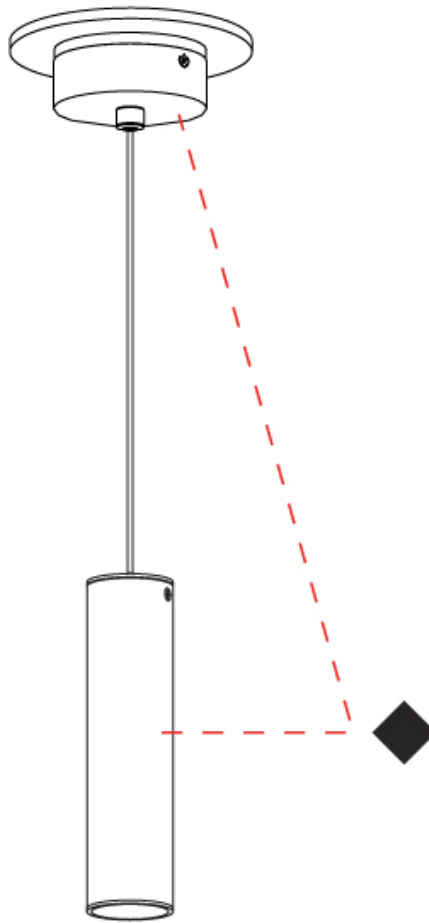

HAUL SUSPENSION

D91213-

PROJECT	_____
TYPE	_____
SPECIFIER	_____
QUANTITY	_____
DATE	_____

D