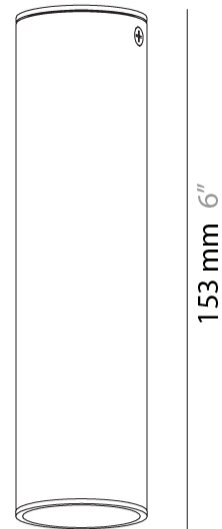

PROJECT
TYPE
SPECIFIER
QUANTITY
DATE

HAUL - CEILING SURFACE

D92105R9-

base number Finish
Options

1. To build a product code in our configurator select the specify button on the base model # product page
2. To build a manual product code on this datasheet choose from the options listed below in blue font and add the suffix to the base model #

GENERAL

Series: Haul
Subseries: Haul - Ceiling
Partner: Milan
Division: Design
Installation: Surface
Product Type: Downlight
Mounting Location: Ceiling
Light Distribution: Direct

PHYSICAL

Aperture Sizes - Downlights: 1"
Shape: Cylinder
Diameter (mm): 40
Diameter (in): 1 9/16
Height (mm): 153
Height (in): 6
Fixture Finish: MWL / MBQ
Fixture Material: Extruded Aluminum

ELECTRICAL

Lamp Type: LED
Input Wattage (W): 5
Dimming: Electronic Low Voltage Dimming
Input Voltage (V): 120Vac Direct Line

LED

Number of LEDs: 1
Color Temperature (°K): 3000
Max. Delivered Lumen (lm): 500
CRI: >90 CRI
Lamp Life (hrs): 50000

OPTICAL

Beam Angle: 35

RATINGS AND CERTIFICATIONS

Certified By: Certified for North American Standards
IP rating: IP20

Ø40 mm 1 9/16"